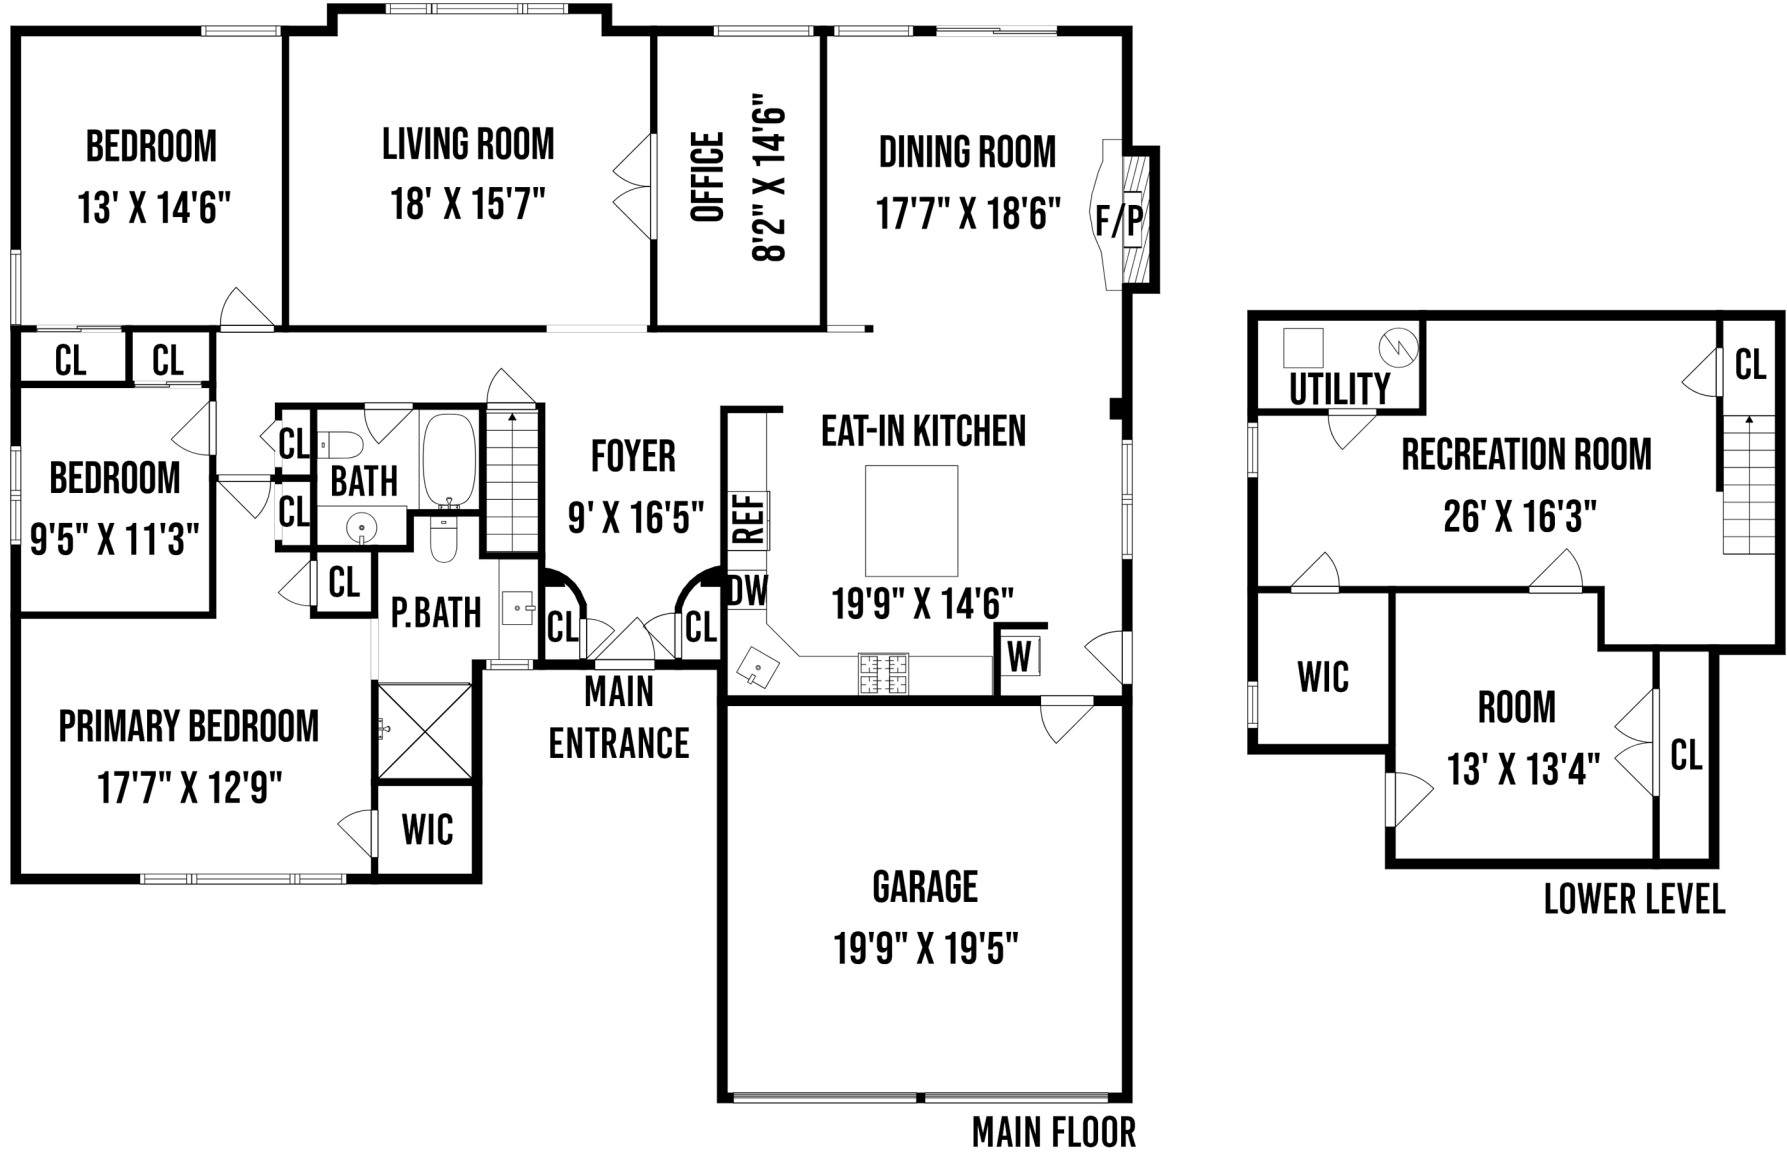

# 15 BLUFF CIRCLE HAUPPAUGE NY

PREPARED BY HOME MEDIA GROUP INC. TEL 212-731-2301

THIS FLOOR PLAN ILLUSTRATION IS AN APPROXIMATION OF EXISTING STRUCTURES AND FEATURES AND IS PROVIDED FOR CONVENIENCE ONLY WITH THE PERMISSION OF THE SELLER. ALL MEASUREMENTS ARE APPROXIMATE AND NOT GUARANTEED TO BE EXACT OR TO SCALE.