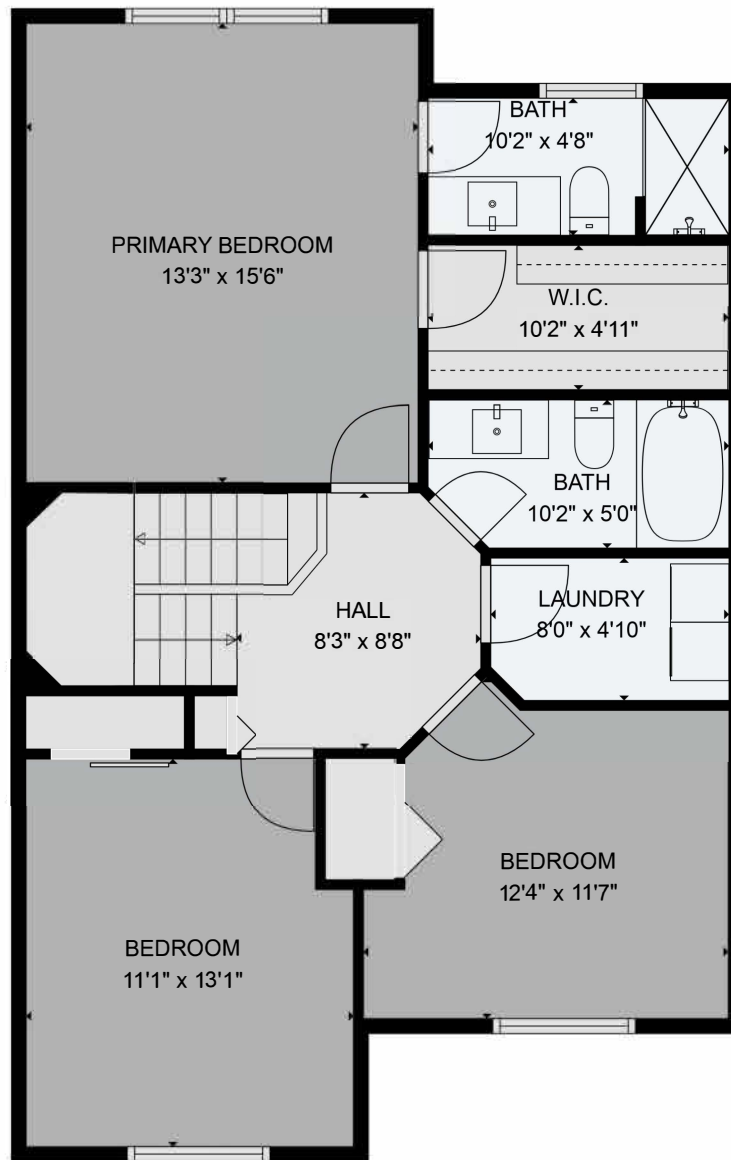

Estimated areas

FLOOR 1: 468 sq. ft
 FLOOR 2: 653 sq. ft
 FLOOR 3: 863 sq. ft
 TOTAL: 1984 sq. ft

Sizes and dimensions may have a slight variation from actual sizes. E&O Insured.

Estimated areas

FLOOR 1: 468 sq. ft

FLOOR 2: 653 sq. ft

FLOOR 3: 863 sq. ft

TOTAL: 1984 sq. ft

Sizes and dimensions may have a slight variation from actual sizes. E&O Insured.

Estimated areas

- FLOOR 1: 468 sq. ft
- FLOOR 2: 653 sq. ft
- FLOOR 3: 863 sq. ft
- TOTAL: 1984 sq. ft

Sizes and dimensions may have a slight variation from actual sizes. E&O Insured.

Estimated areas

- FLOOR 1: 468 sq. ft
- FLOOR 2: 653 sq. ft
- FLOOR 3: 863 sq. ft
- TOTAL: 1984 sq. ft

Sizes and dimensions may have a slight variation from actual sizes. E&O Insured.