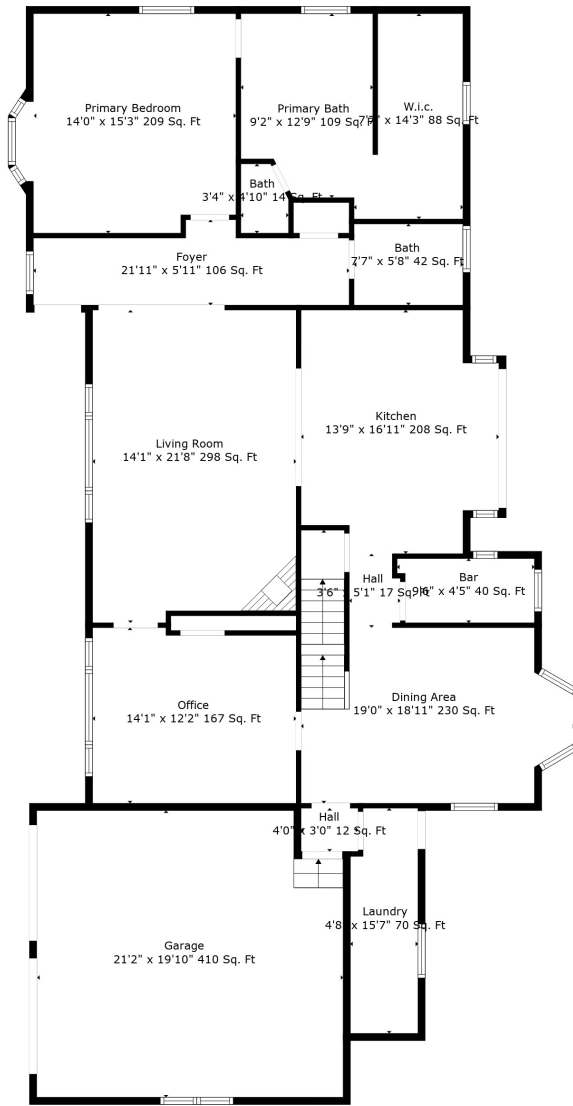

Floor 1

Floor 2

Floor 3

Total scanned area: 4907 sq. ft

Total scanned area: 4907 sq. ft

Total scanned area: 4907 sq. ft

Measurements Are Calculated By Cubicasa Technology. Deemed Highly Reliable But Not Guaranteed.

Total scanned area: 4907 sq. ft