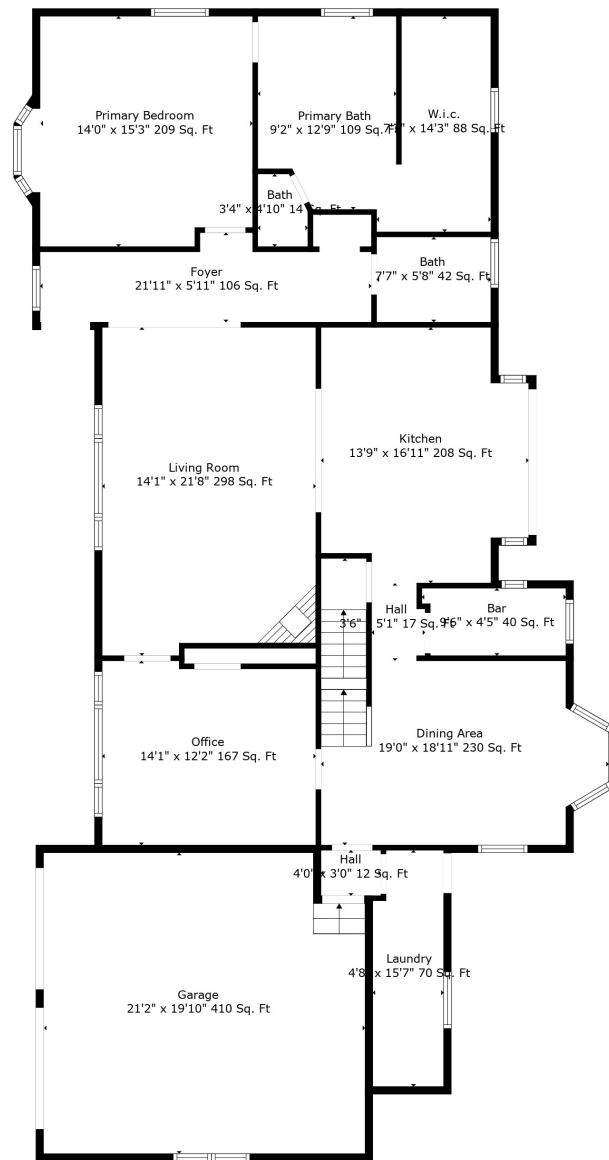

Floor 1

Floor 2

Floor 3

Total scanned area: 4907 sq. ft

Total scanned area: 4907 sq. ft

Total scanned area: 4907 sq. ft

Measurements Are Calculated By Cubicasa Technology. Deemed Highly Reliable But Not Guaranteed.

Total scanned area: 4907 sq. ft