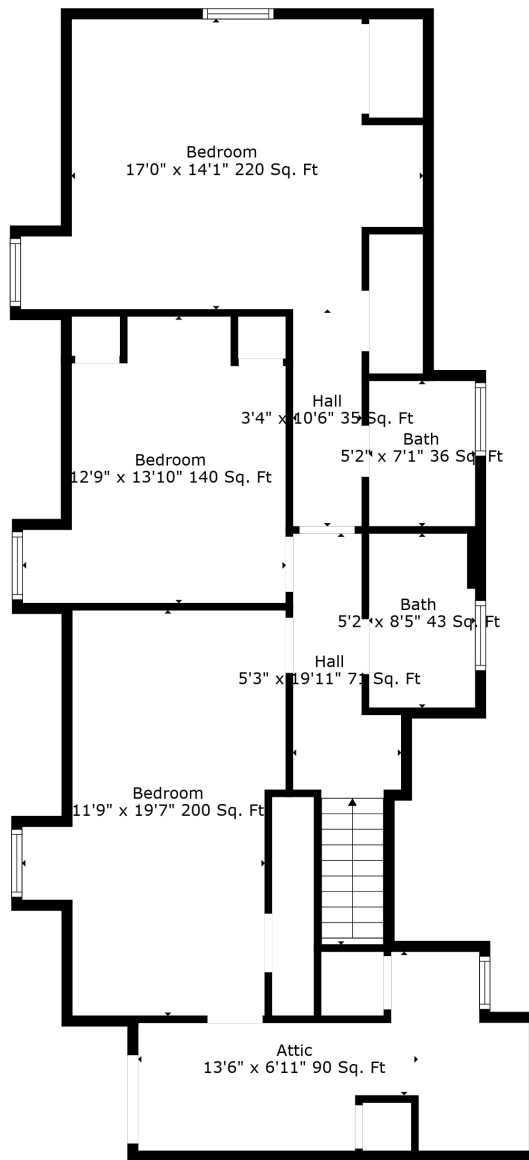

Floor 1

Floor 2

Floor 3

Total scanned area: 4907 sq. ft

Total scanned area: 4907 sq. ft

Total scanned area: 4907 sq. ft

Measurements Are Calculated By Cubicasa Technology. Deemed Highly Reliable But Not Guaranteed.

Total scanned area: 4907 sq. ft