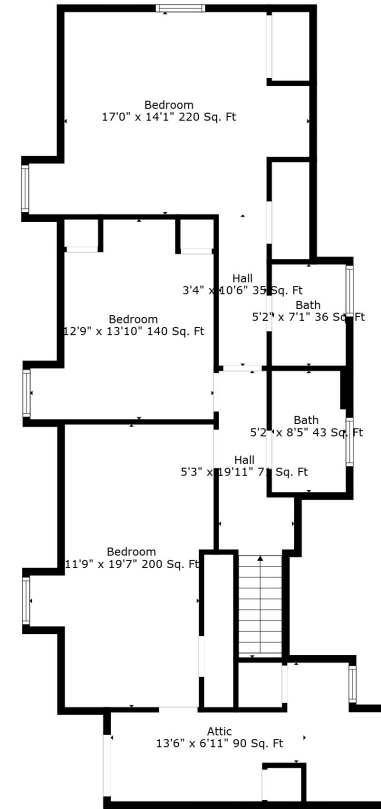

Floor 1

Floor 2

Floor 3

Total scanned area: 4907 sq. ft

Total scanned area: 4907 sq. ft

Total scanned area: 4907 sq. ft

Measurements Are Calculated By Cubicasa Technology. Deemed Highly Reliable But Not Guaranteed.

Total scanned area: 4907 sq. ft