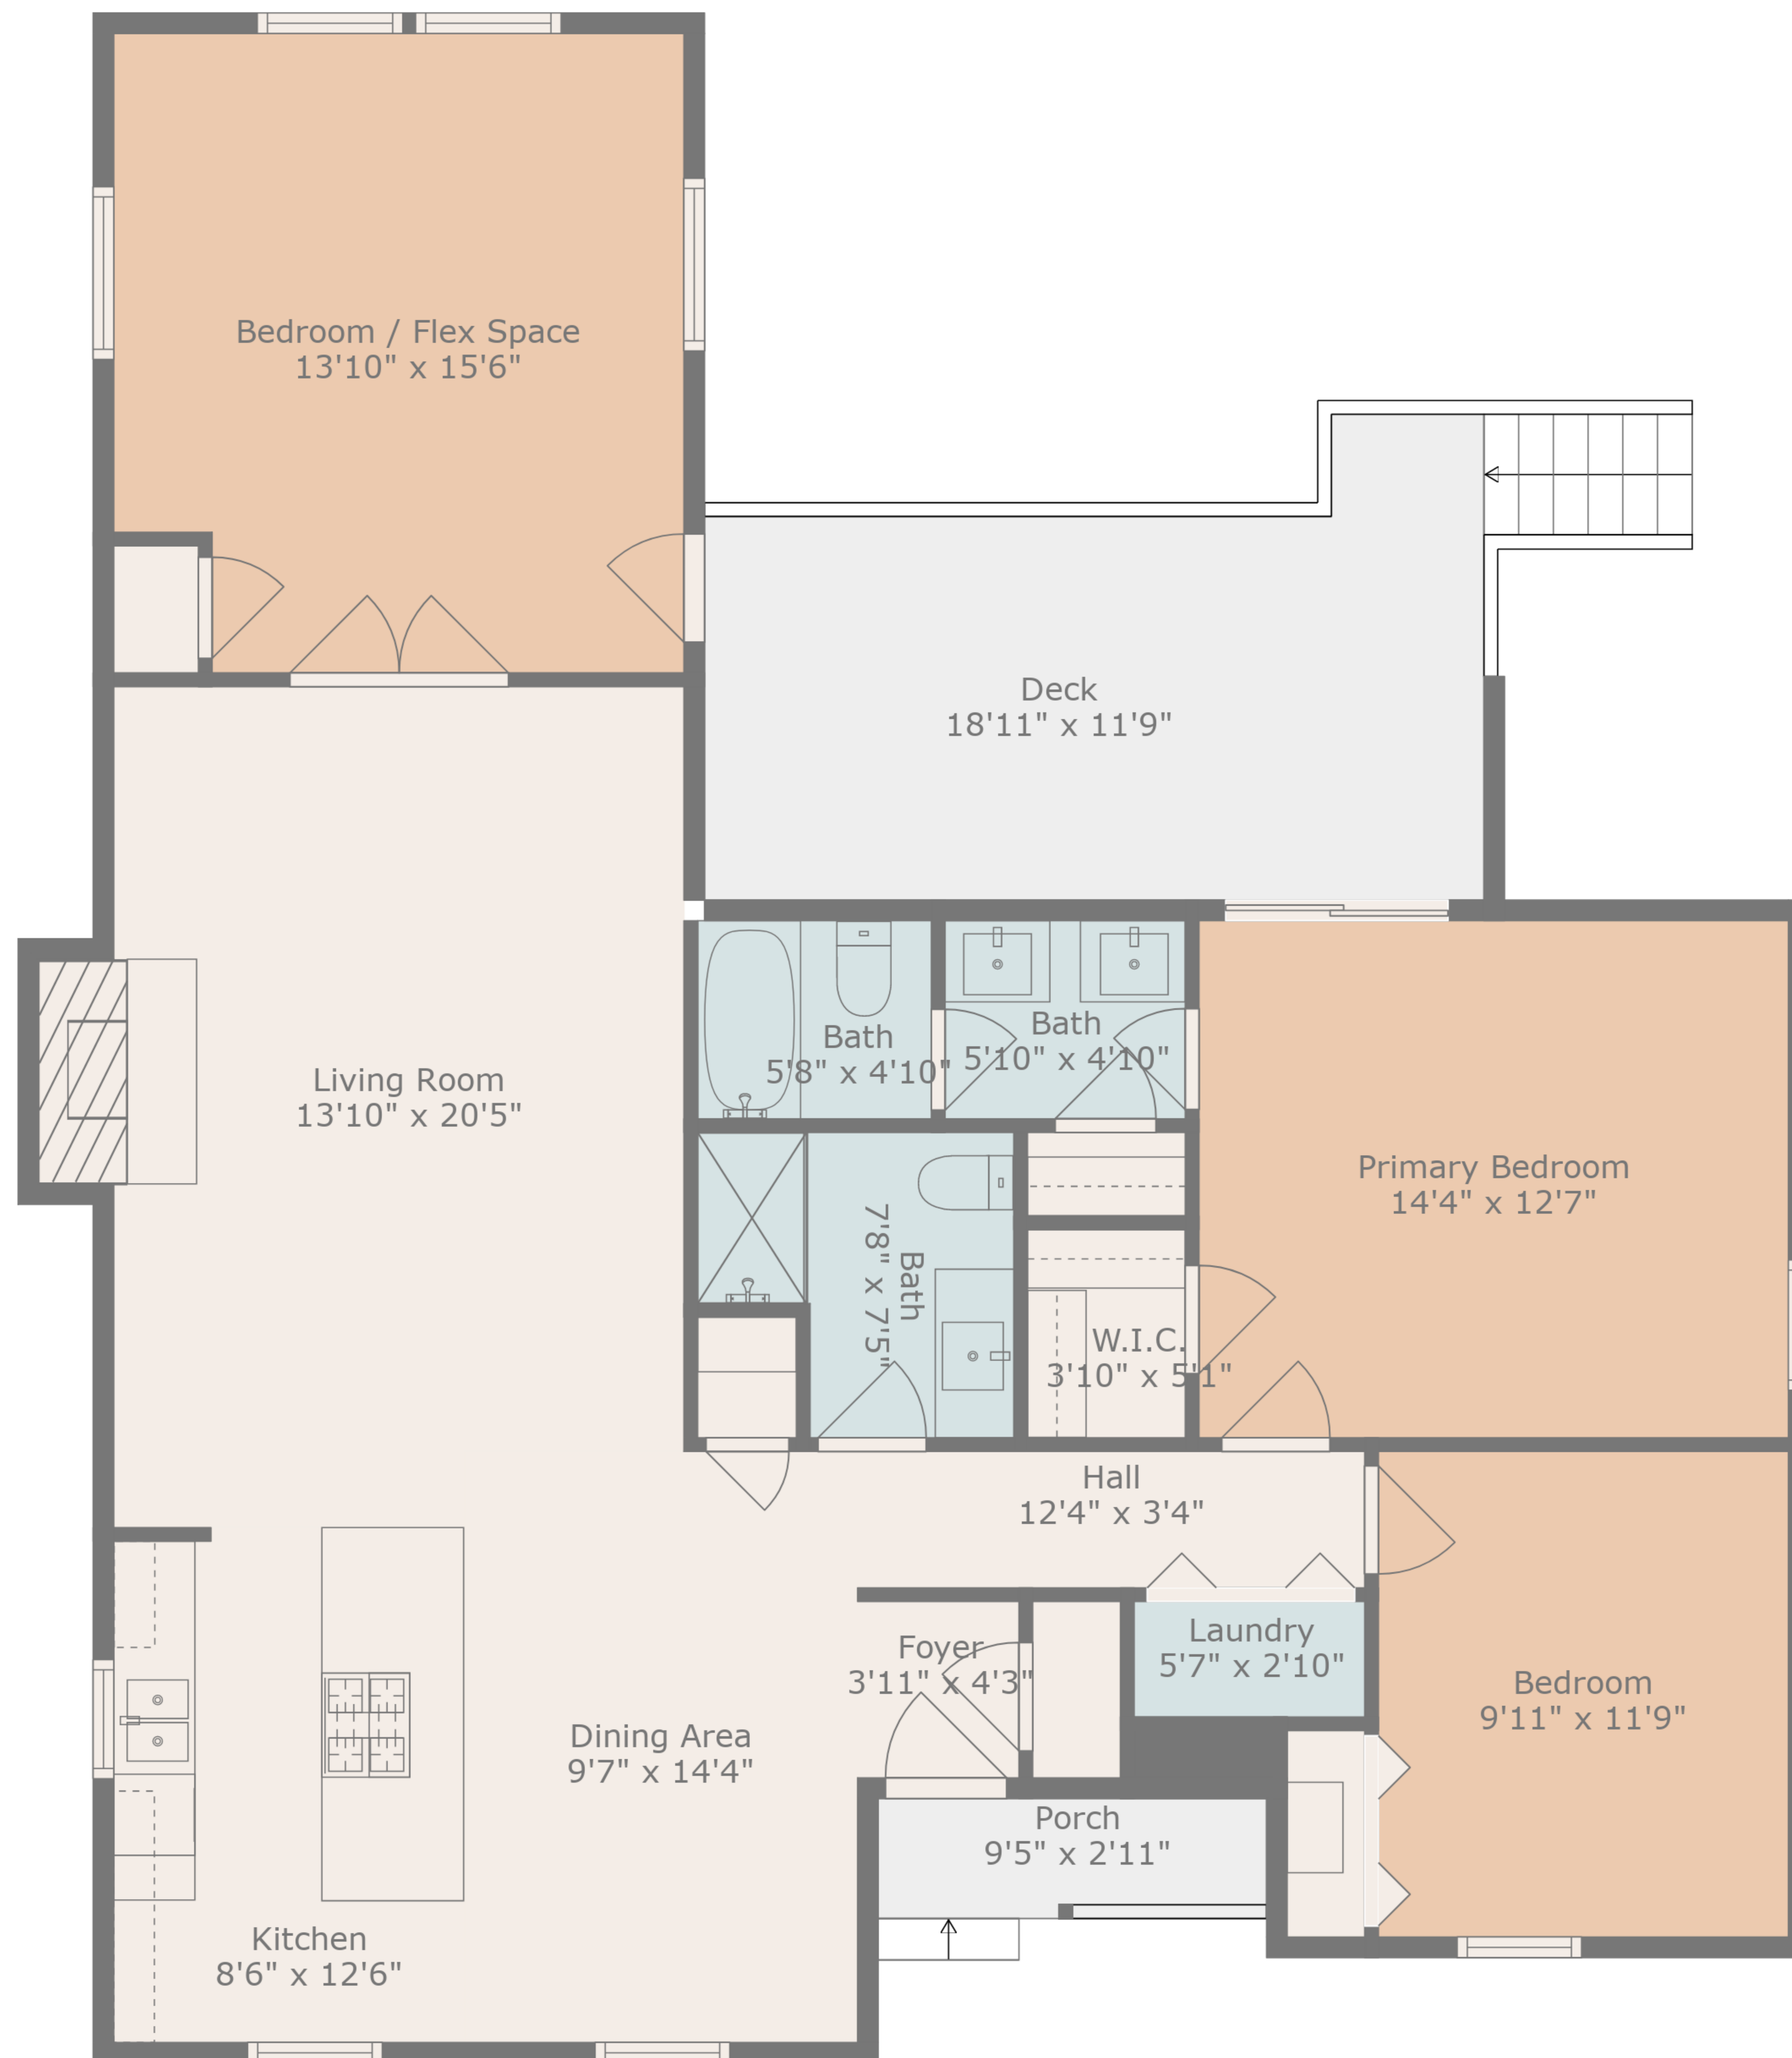

**ESTIMATED AREAS**  
 GLA FLOOR 1: 1403 sq. ft EXCLUDED AREAS 224 sq. ft  
 Total GLA 1403 sq. ft, total area 1627 sq. ft

Room Sizes Not For Sqft Calculation. All Measurements Require Professional Verification.