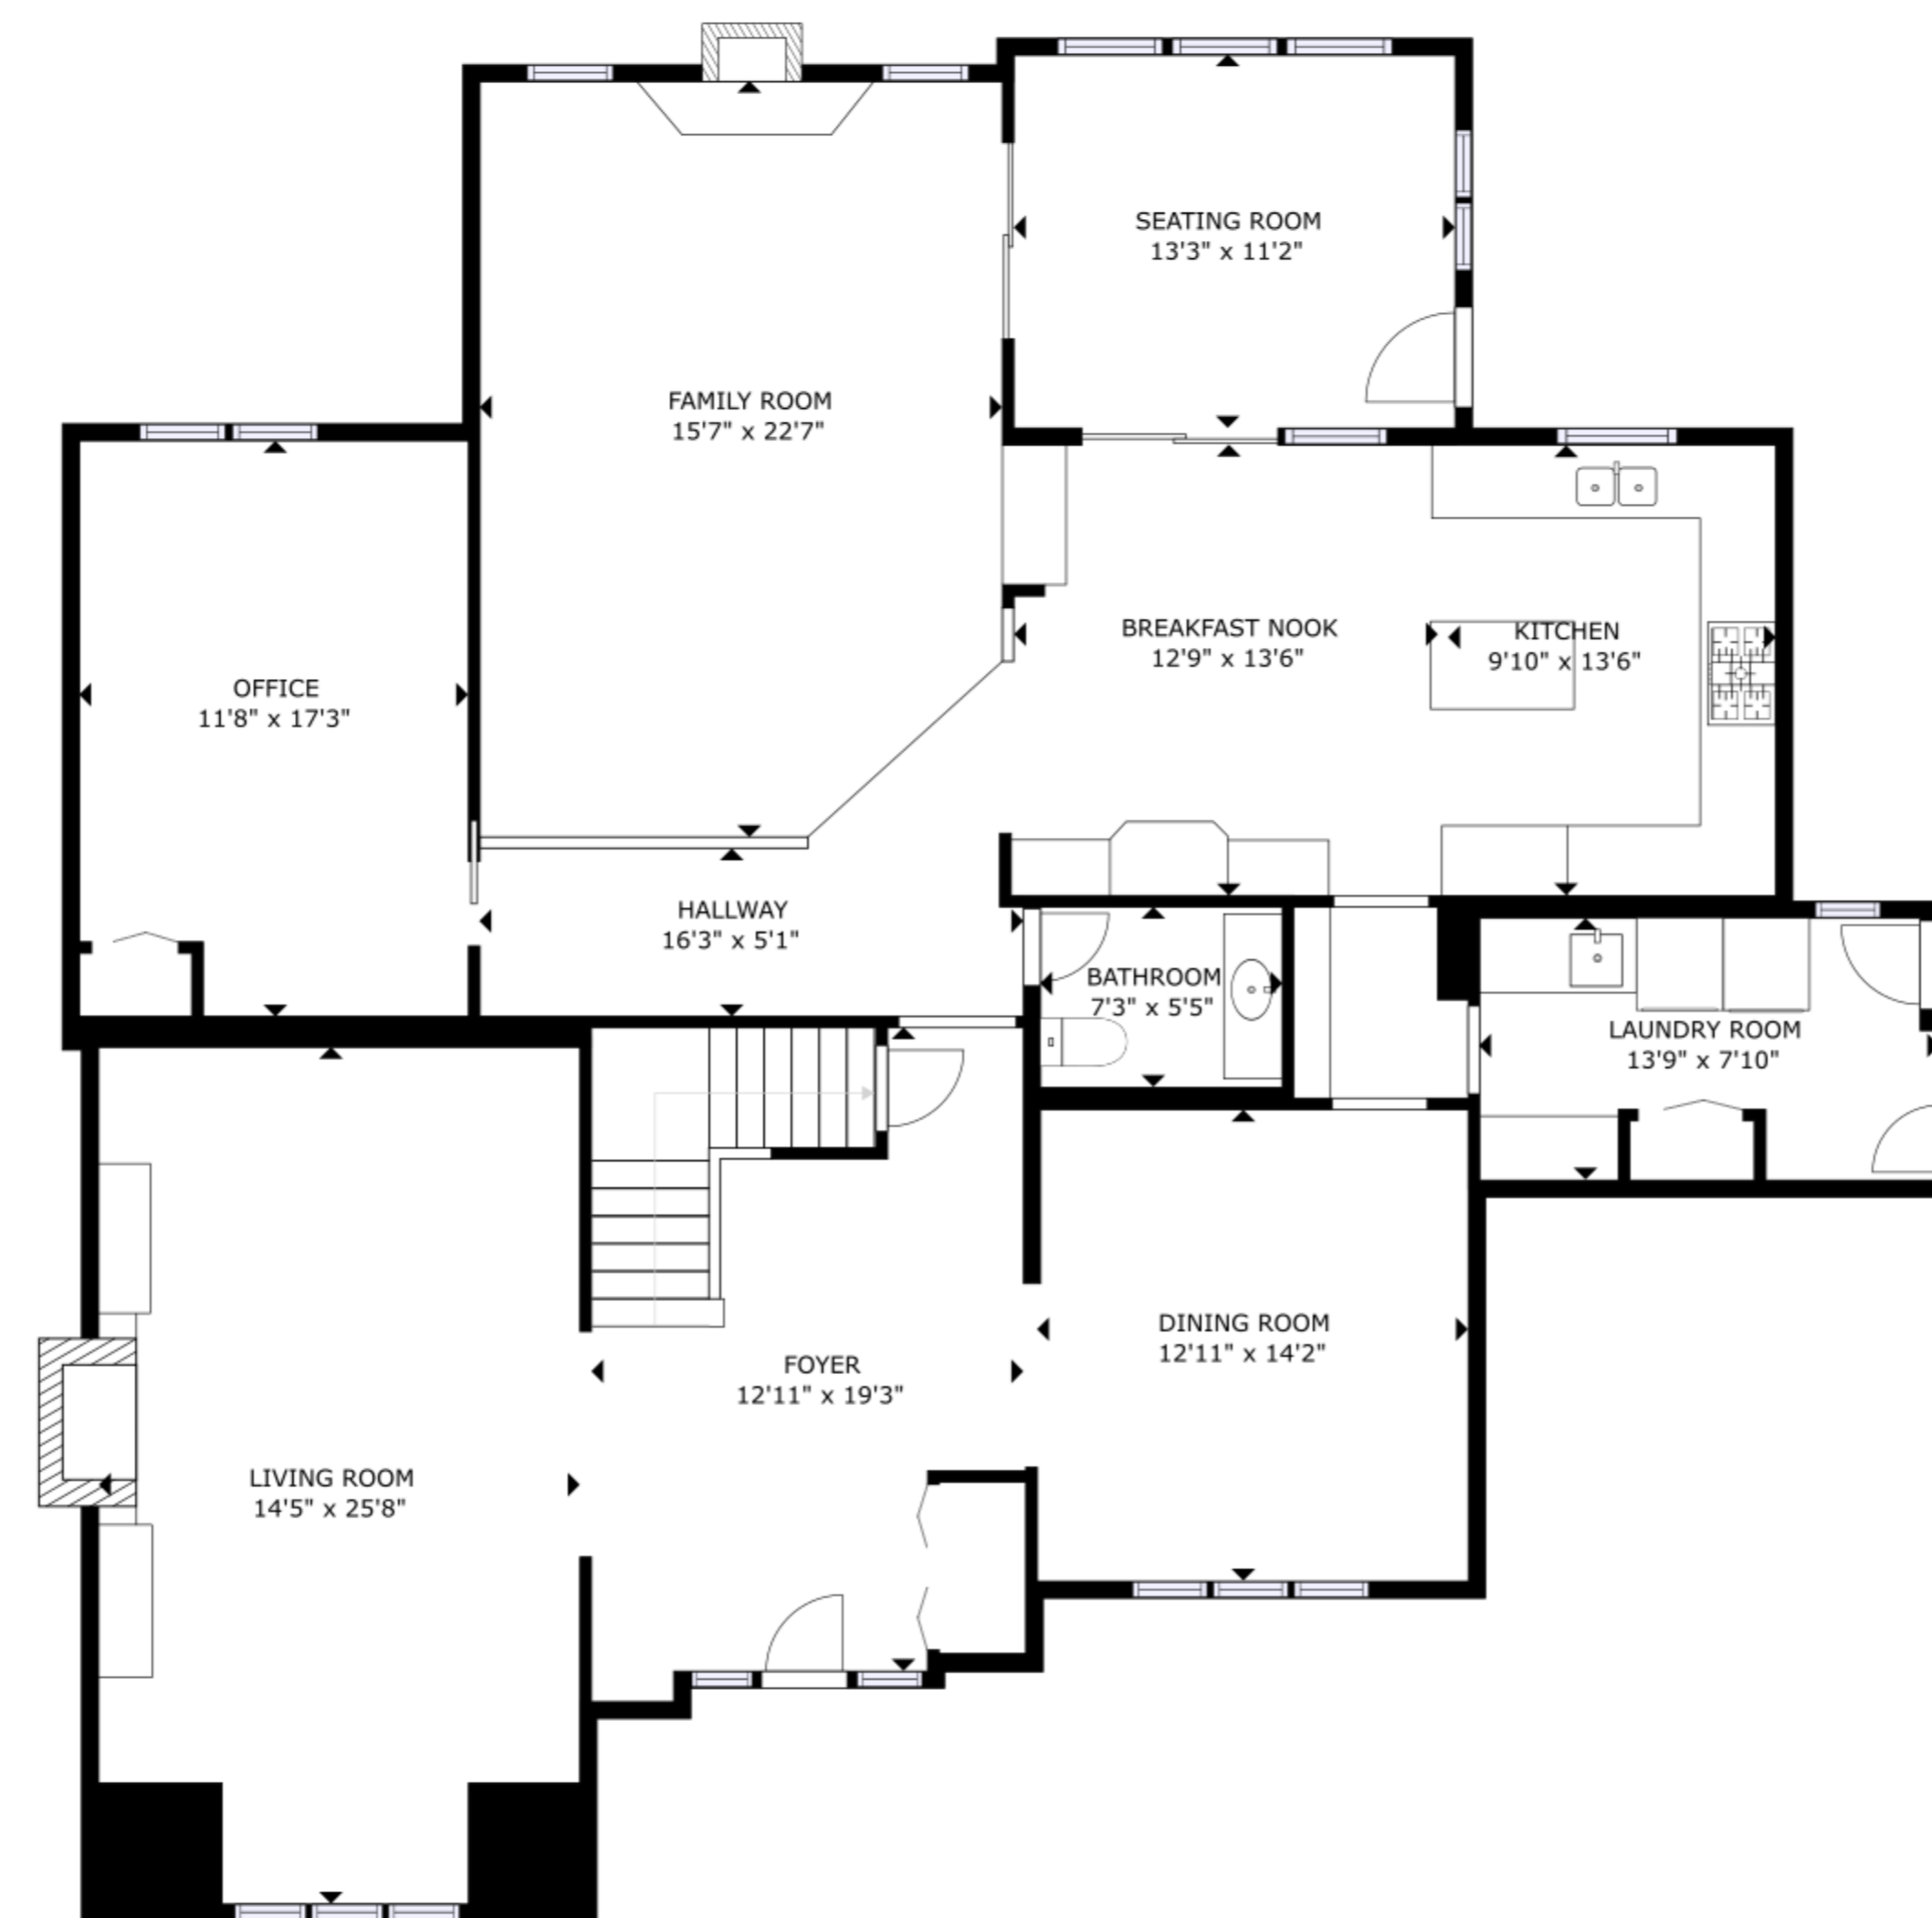

FLOOR 1

FLOOR 2

FLOOR 3

GROSS INTERNAL AREA  
 FLOOR 1: 1584 sq ft, FLOOR 2: 2139 sq ft, FLOOR 3: 1876 sq ft  
 TOTAL: 5599 sq ft  
 SIZES AND DIMENSIONS ARE APPROXIMATE, ACTUAL MAY VARY.