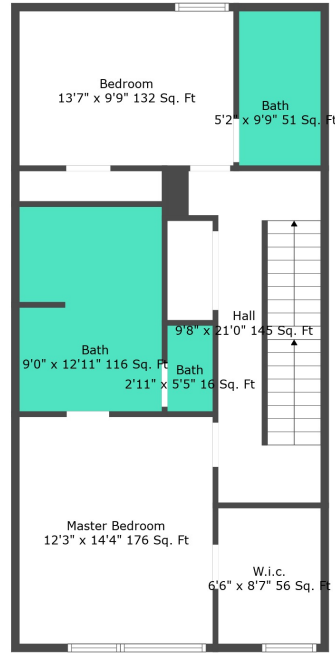

Floor 1

Floor 2

Floor 3

Total scanned area: 2862 sq. ft

Measurements Are Calculated By Cubicasa Technology. Deemed Highly Reliable But Not Guaranteed.

Total scanned area: 2862 sq. ft

Measurements Are Calculated By Cubicasa Technology. Deemed Highly Reliable But Not Guaranteed.

Total scanned area: 2862 sq. ft

Measurements Are Calculated By Cubicasa Technology. Deemed Highly Reliable But Not Guaranteed.

Total scanned area: 2862 sq. ft

Measurements Are Calculated By Cubicasa Technology. Deemed Highly Reliable But Not Guaranteed.