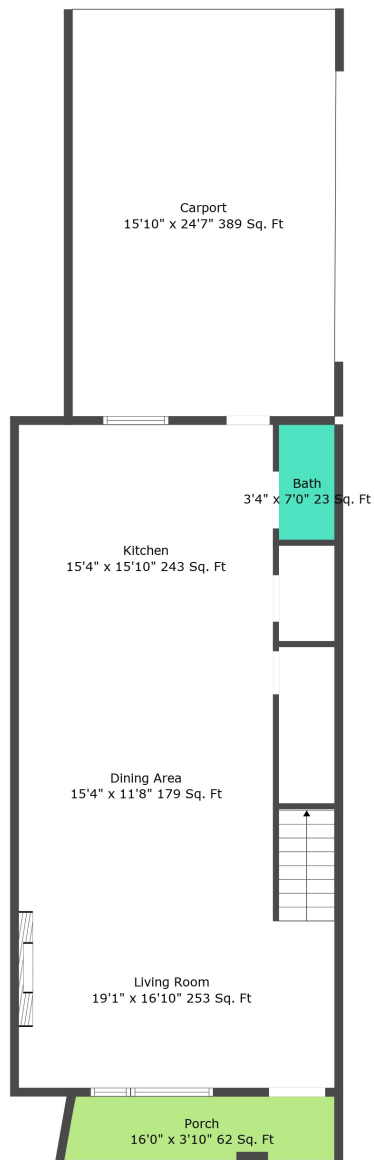

Floor 1

Floor 2

Floor 3

Total scanned area: 2862 sq. ft

Measurements Are Calculated By Cubicasa Technology. Deemed Highly Reliable But Not Guaranteed.

Total scanned area: 2862 sq. ft

Measurements Are Calculated By Cubicasa Technology. Deemed Highly Reliable But Not Guaranteed.

Total scanned area: 2862 sq. ft

Measurements Are Calculated By Cubicasa Technology. Deemed Highly Reliable But Not Guaranteed.

Total scanned area: 2862 sq. ft

Measurements Are Calculated By Cubicasa Technology. Deemed Highly Reliable But Not Guaranteed.