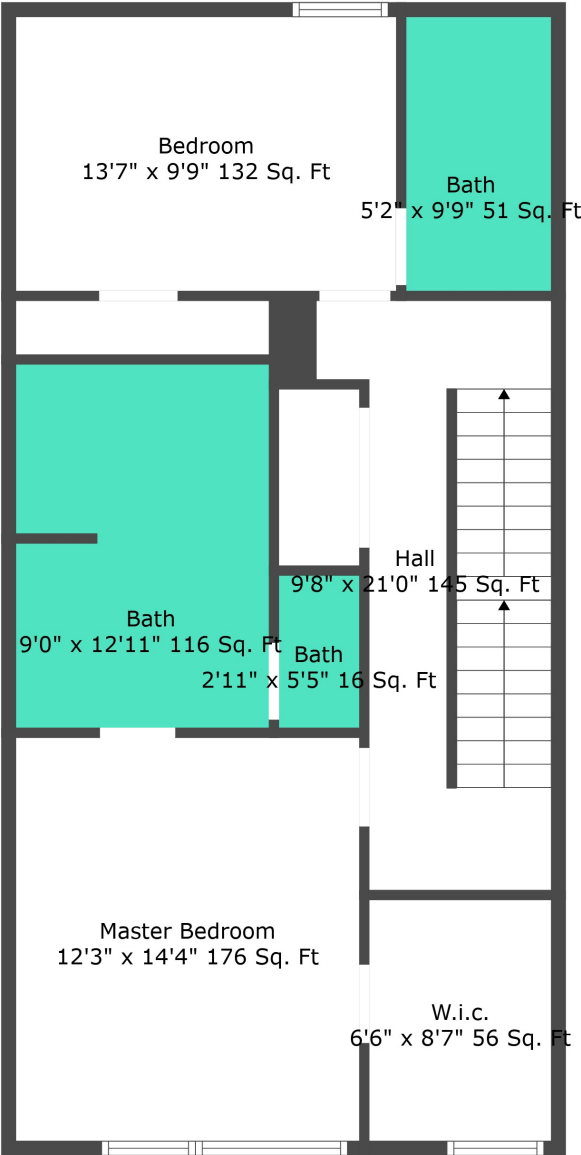

Floor 1

Floor 2

Floor 3

Total scanned area: 2862 sq. ft

Measurements Are Calculated By Cubicasa Technology. Deemed Highly Reliable But Not Guaranteed.

Total scanned area: 2862 sq. ft

Measurements Are Calculated By Cubicasa Technology. Deemed Highly Reliable But Not Guaranteed.

Total scanned area: 2862 sq. ft

Measurements Are Calculated By Cubicasa Technology. Deemed Highly Reliable But Not Guaranteed.

Total scanned area: 2862 sq. ft

Measurements Are Calculated By Cubicasa Technology. Deemed Highly Reliable But Not Guaranteed.