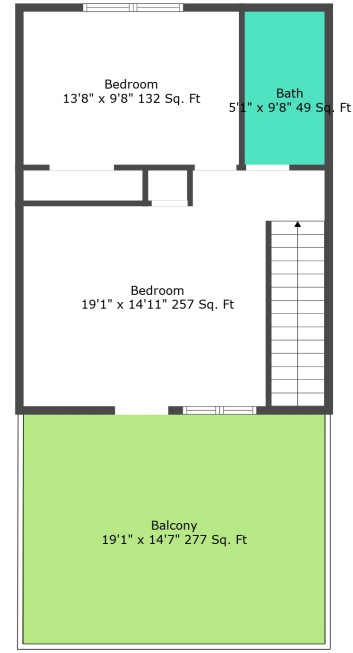

Floor 1

Floor 2

Floor 3

Total scanned area: 2862 sq. ft

Measurements Are Calculated By Cubicasa Technology. Deemed Highly Reliable But Not Guaranteed.

Total scanned area: 2862 sq. ft

Measurements Are Calculated By Cubicasa Technology. Deemed Highly Reliable But Not Guaranteed.

Total scanned area: 2862 sq. ft

Measurements Are Calculated By Cubicasa Technology. Deemed Highly Reliable But Not Guaranteed.

Total scanned area: 2862 sq. ft

Measurements Are Calculated By Cubicasa Technology. Deemed Highly Reliable But Not Guaranteed.