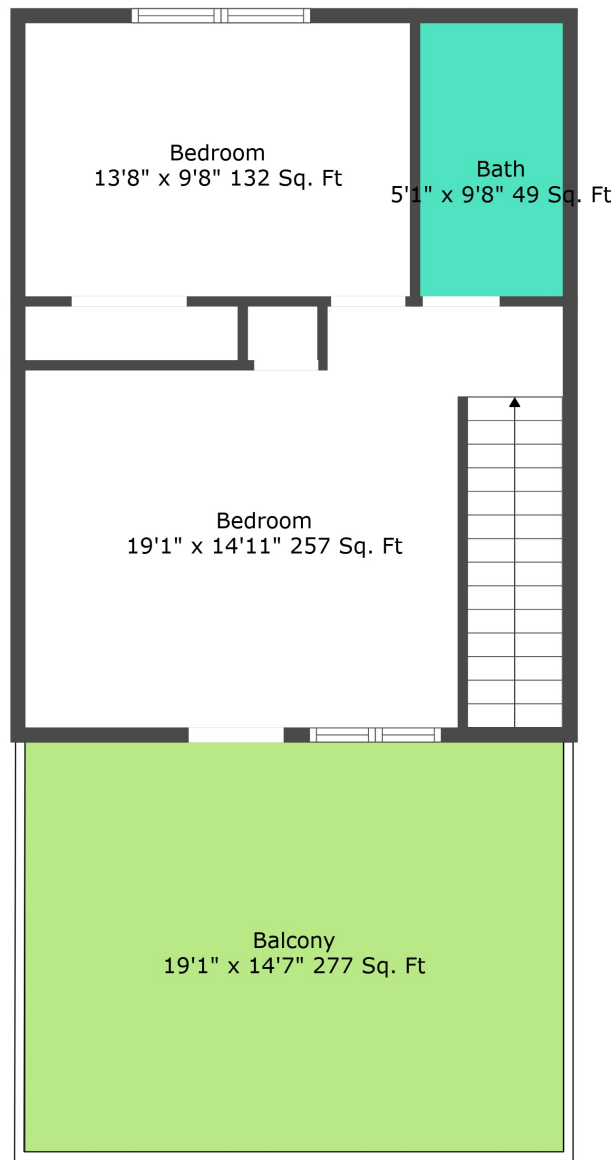

Floor 1

Floor 2

Floor 3

Total scanned area: 2862 sq. ft

Measurements Are Calculated By Cubicasa Technology. Deemed Highly Reliable But Not Guaranteed.

Total scanned area: 2862 sq. ft

Measurements Are Calculated By Cubicasa Technology. Deemed Highly Reliable But Not Guaranteed.

Total scanned area: 2862 sq. ft

Measurements Are Calculated By Cubicasa Technology. Deemed Highly Reliable But Not Guaranteed.

Total scanned area: 2862 sq. ft

Measurements Are Calculated By Cubicasa Technology. Deemed Highly Reliable But Not Guaranteed.