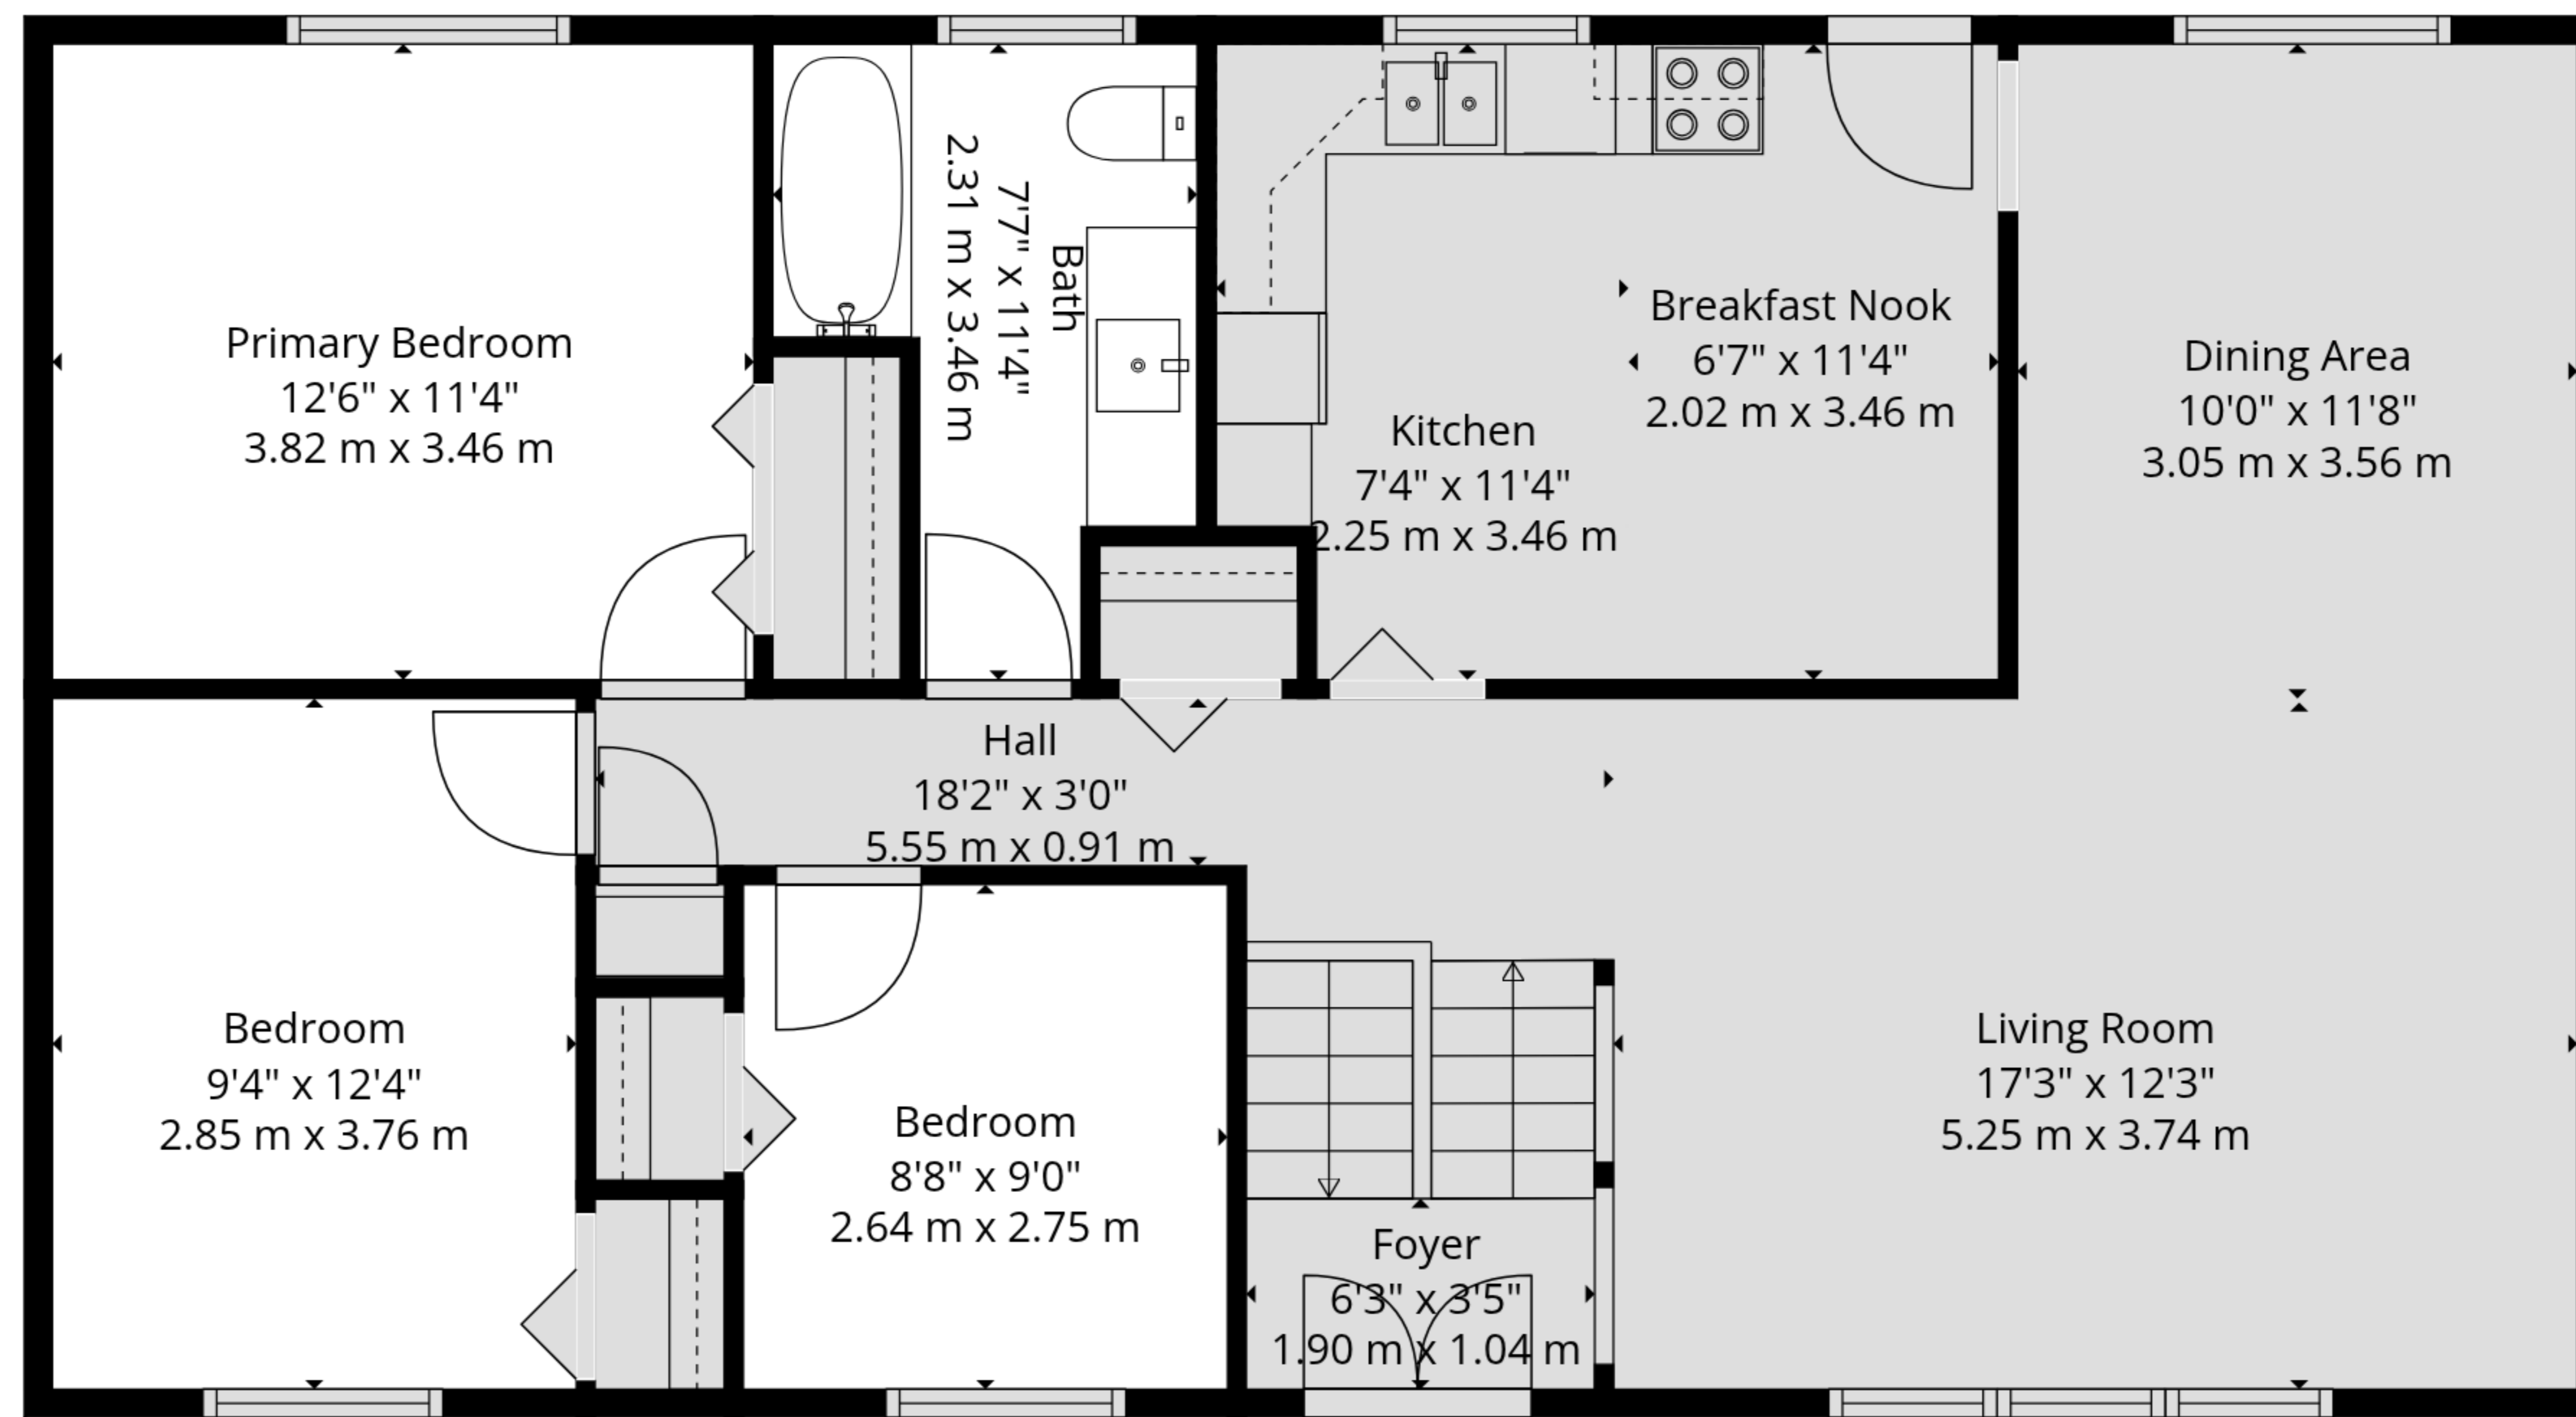

Total GLA: 1984 sq. ft, 184 m2 | Total: 2394 sq. ft, 222 m2
 1st floor: 829 sq. ft, 77 m2 (Excluded areas 410 sq. ft, 38 m2)
 2nd floor: 1155 sq. ft, 107 m2

Total GLA: 1984 sq. ft, 184 m2 | Total: 2394 sq. ft, 222 m2
 1st floor: 829 sq. ft, 77 m2 (Excluded areas 410 sq. ft, 38 m2)
 2nd floor: 1155 sq. ft, 107 m2

2nd Floor

1st Floor

Total GLA: 1984 sq. ft, 184 m2 | Total: 2394 sq. ft, 222 m2
 1st floor: 829 sq. ft, 77 m2 (Excluded areas 410 sq. ft, 38 m2)
 2nd floor: 1155 sq. ft, 107 m2