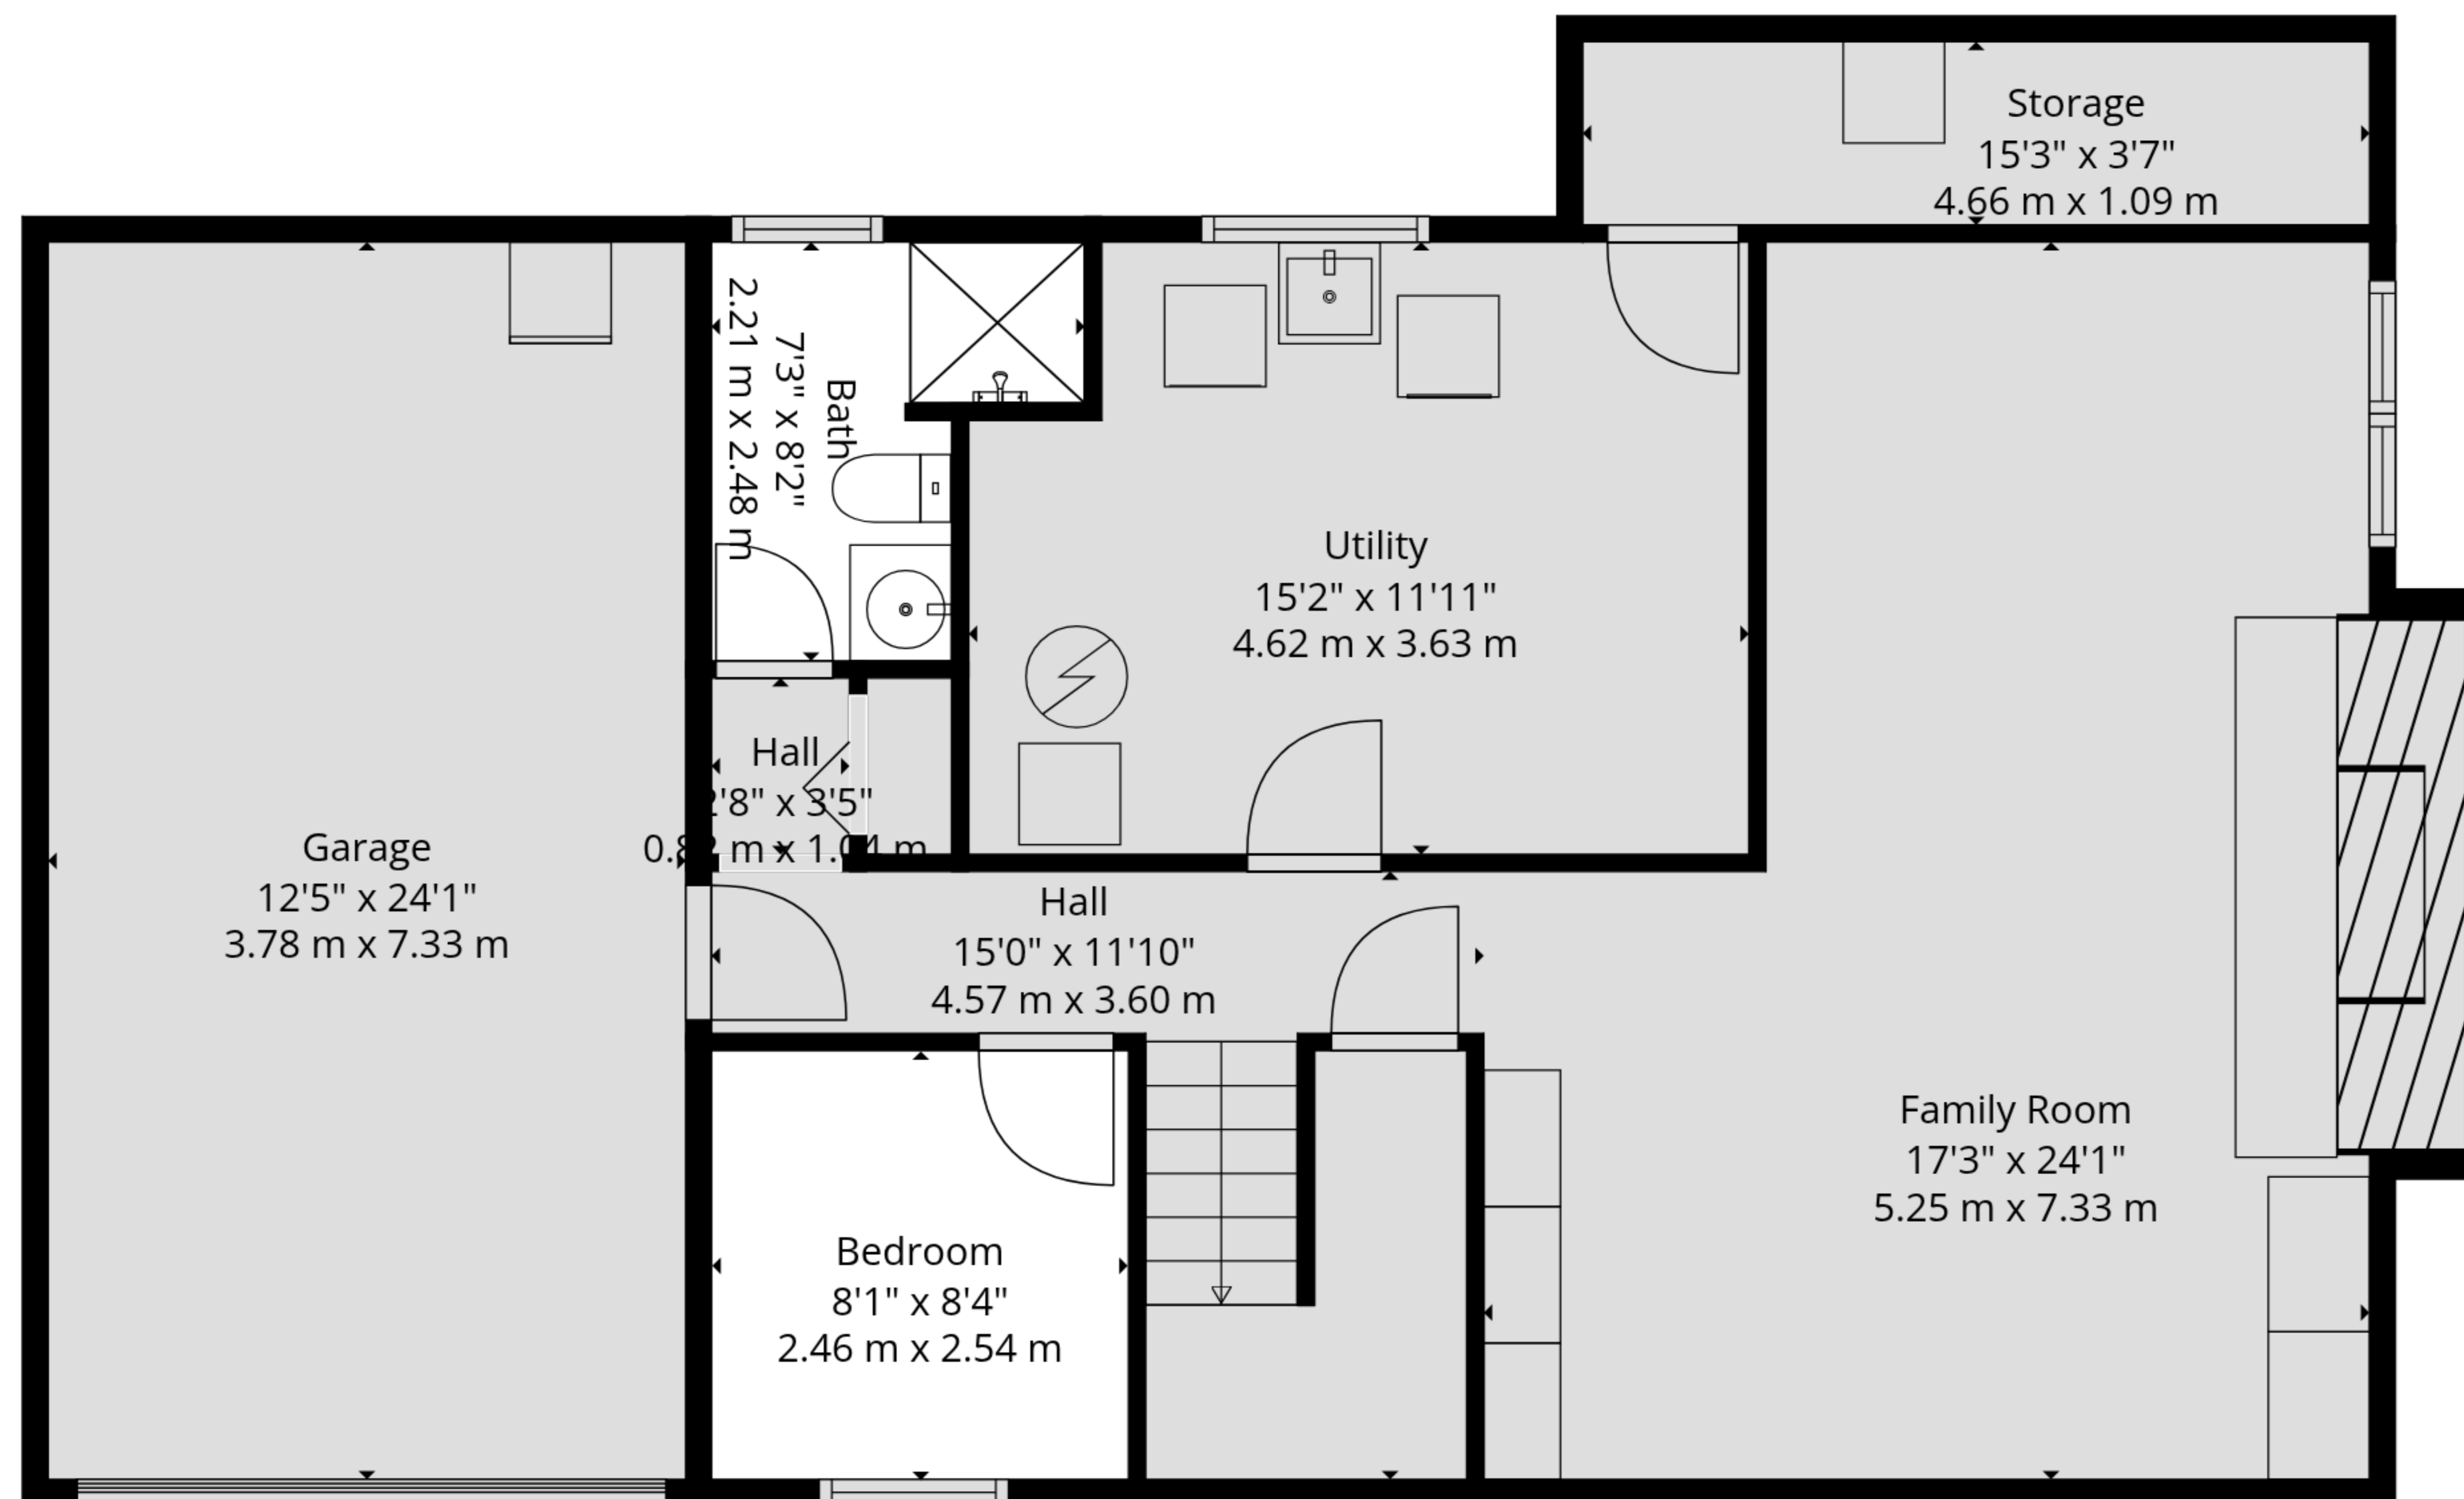

Total GLA: 1984 sq. ft, 184 m2 | Total: 2394 sq. ft, 222 m2
 1st floor: 829 sq. ft, 77 m2 (Excluded areas 410 sq. ft, 38 m2)
 2nd floor: 1155 sq. ft, 107 m2

Total GLA: 1984 sq. ft, 184 m2 | Total: 2394 sq. ft, 222 m2
 1st floor: 829 sq. ft, 77 m2 (Excluded areas 410 sq. ft, 38 m2)
 2nd floor: 1155 sq. ft, 107 m2

2nd Floor

1st Floor

Total GLA: 1984 sq. ft, 184 m2 | Total: 2394 sq. ft, 222 m2
 1st floor: 829 sq. ft, 77 m2 (Excluded areas 410 sq. ft, 38 m2)
 2nd floor: 1155 sq. ft, 107 m2