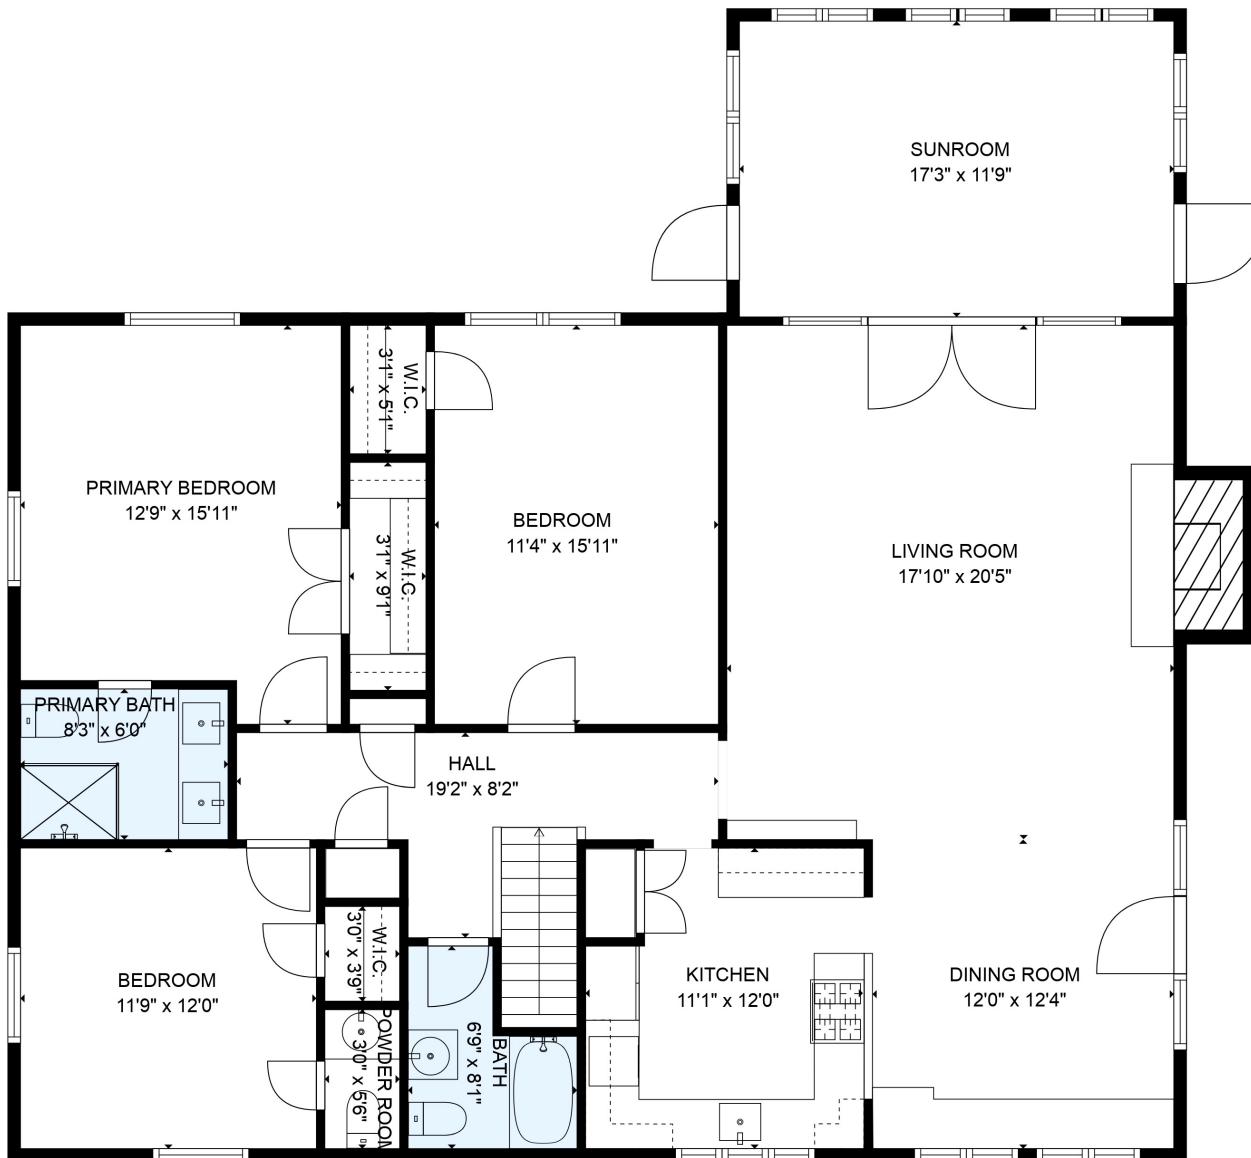

FLOOR 1

FLOOR 2

Total scanned area: 2709 sq. ft

SIZES AND DIMENSIONS ARE ESTIMATED

Total scanned area: 2709 sq. ft

SIZES AND DIMENSIONS ARE ESTIMATED