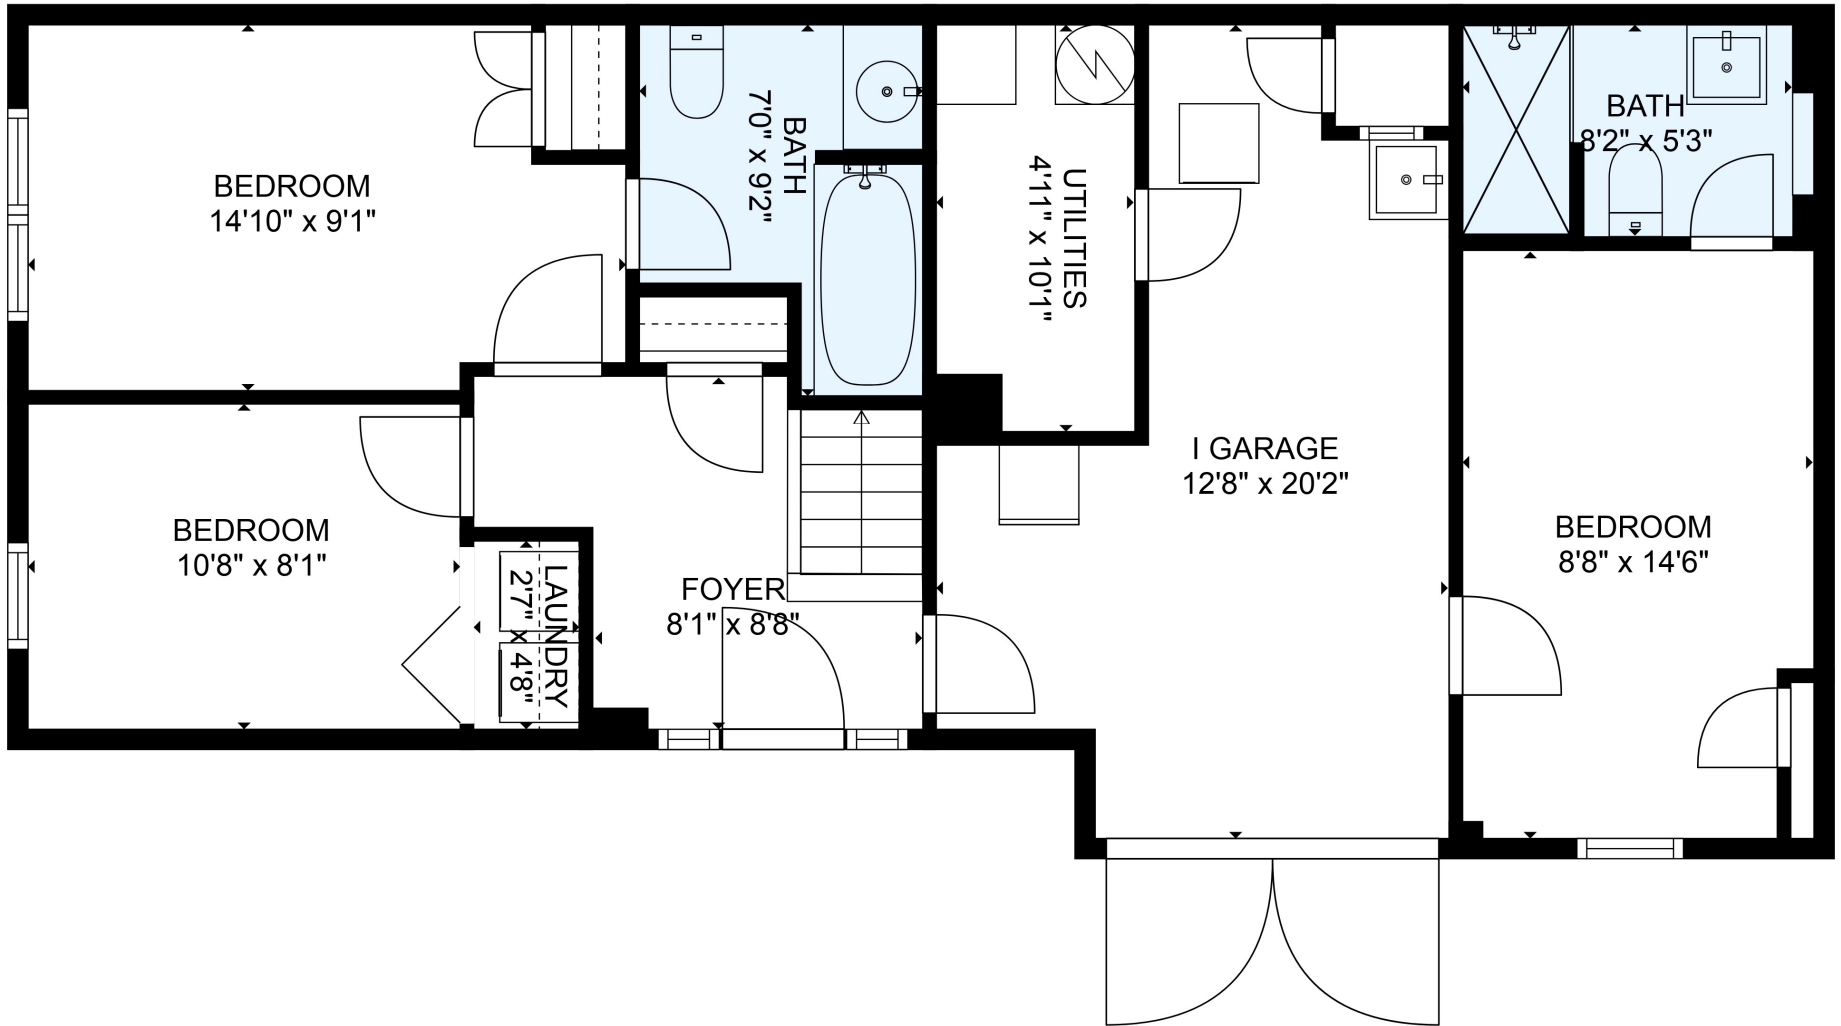

FLOOR 1

FLOOR 2

Total scanned area: 2709 sq. ft

SIZES AND DIMENSIONS ARE ESTIMATED

Total scanned area: 2709 sq. ft

SIZES AND DIMENSIONS ARE ESTIMATED