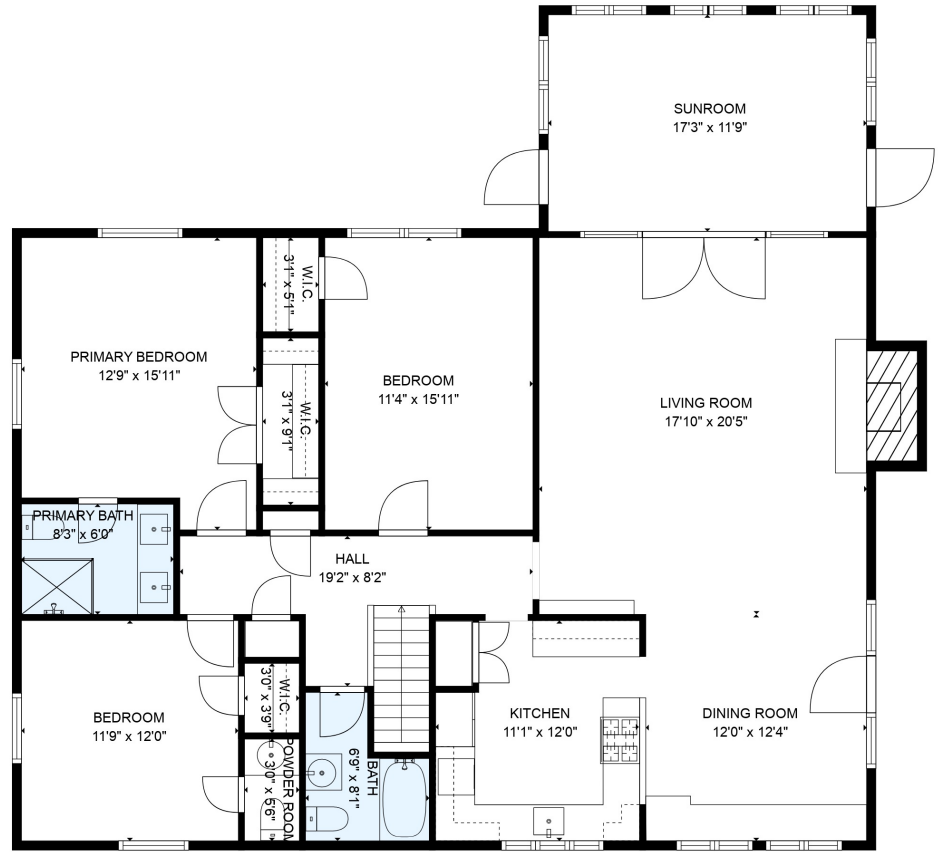

FLOOR 1

FLOOR 2

Total scanned area: 2709 sq. ft

SIZES AND DIMENSIONS ARE ESTIMATED

Total scanned area: 2709 sq. ft

SIZES AND DIMENSIONS ARE ESTIMATED