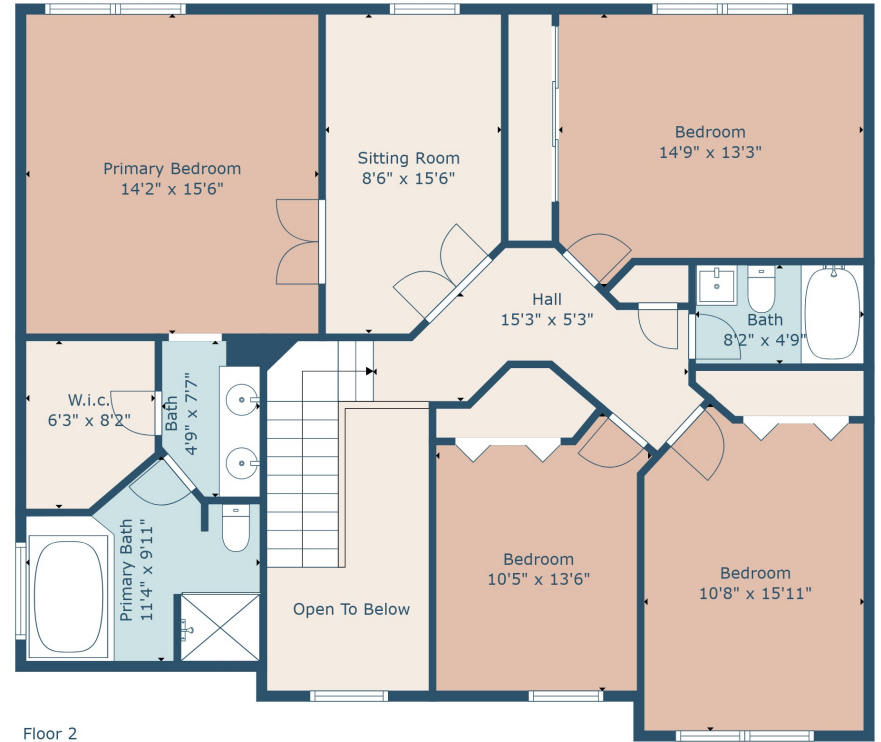

Floor 1

Floor 2

TOTAL: 2362 sq. ft
 FLOOR 1: 1102 sq. ft, FLOOR 2: 1260 sq. ft
 EXCLUDED AREAS: FIREPLACE: 7 sq. ft, OPEN TO BELOW: 79 sq. ft

Measurements Are Calculated By Cubicasa Technology. Deemed Highly Reliable But Not Guaranteed.

TOTAL: 2362 sq. ft

FLOOR 1: 1102 sq. ft, FLOOR 2: 1260 sq. ft

EXCLUDED AREAS: FIREPLACE: 7 sq. ft, OPEN TO BELOW: 79 sq. ft

Measurements Are Calculated By Cubicasa Technology. Deemed Highly Reliable But Not Guaranteed.