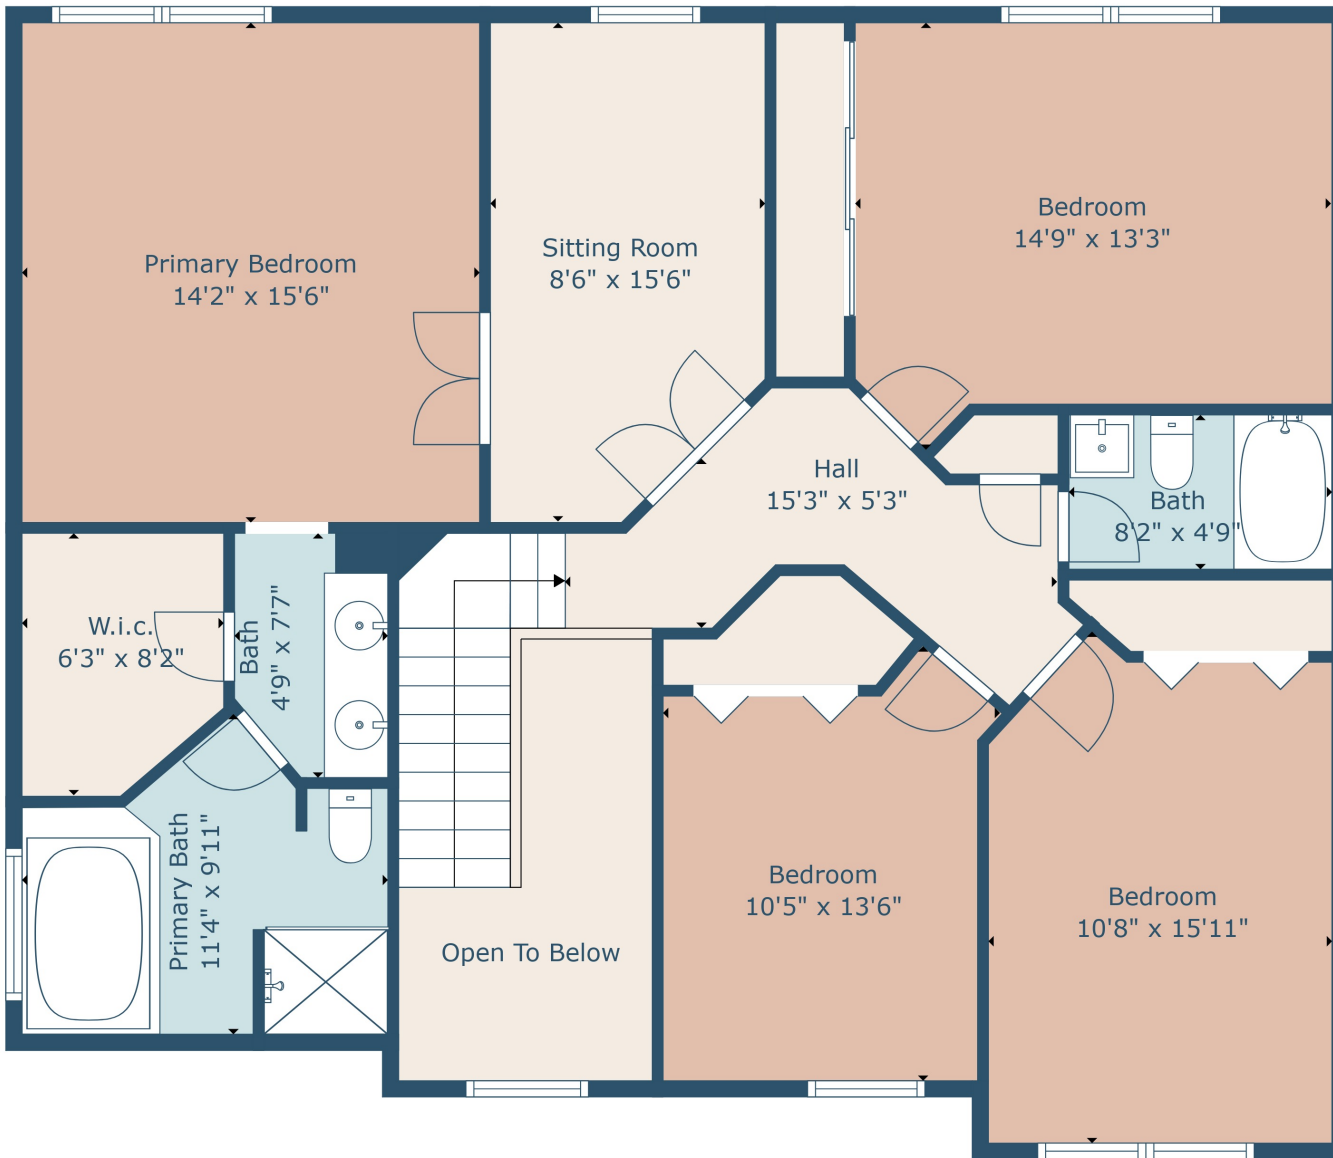

Floor 1

Floor 2

TOTAL: 2362 sq. ft
 FLOOR 1: 1102 sq. ft, FLOOR 2: 1260 sq. ft
 EXCLUDED AREAS: FIREPLACE: 7 sq. ft, OPEN TO BELOW: 79 sq. ft

Measurements Are Calculated By Cubicasa Technology. Deemed Highly Reliable But Not Guaranteed.

TOTAL: 2362 sq. ft

FLOOR 1: 1102 sq. ft, FLOOR 2: 1260 sq. ft

EXCLUDED AREAS: FIREPLACE: 7 sq. ft, OPEN TO BELOW: 79 sq. ft

Measurements Are Calculated By Cubicasa Technology. Deemed Highly Reliable But Not Guaranteed.