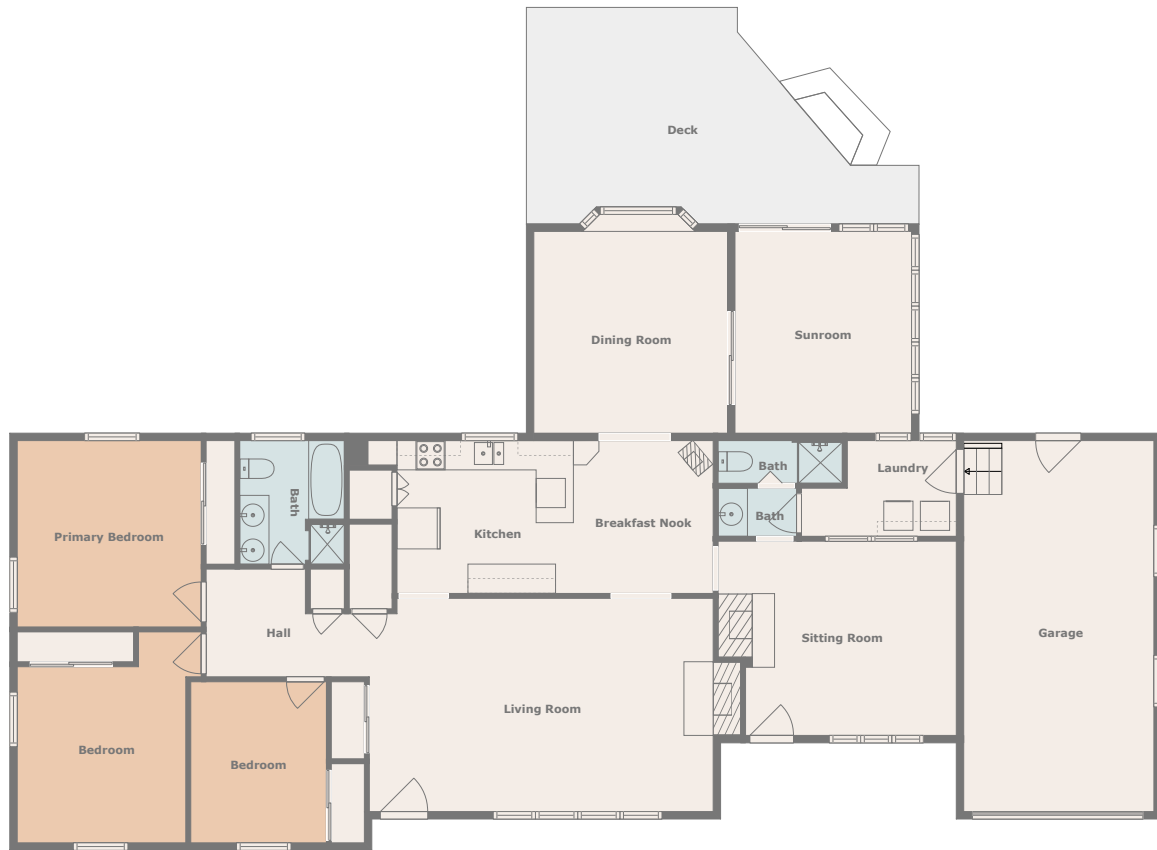

Home report

Robbins Avenue 150
Newington

Highlights

1 Kitchen

2 Living room

3 Bedroom

3 Bath

25 Doors

Floor plan

Measurements Are Calculated By Cubicasa Technology. Deemed Highly Reliable But Not Guaranteed.

Appendix 1: Data sheet

Bedroom - 3	Bedroom - Master - 1	Garage - 1
LivingRoom - 2	LivingRoom - Sitting - 1	Bath - 3
Utility - 1	Utility - Laundry - 1	Dining - 1
Room - 1	Room - Glass - 1	Nook - 1
Nook - Breakfast - 1	Kitchen - 1	Hall - 1
Outdoor - 1	Outdoor - Deck - 1	