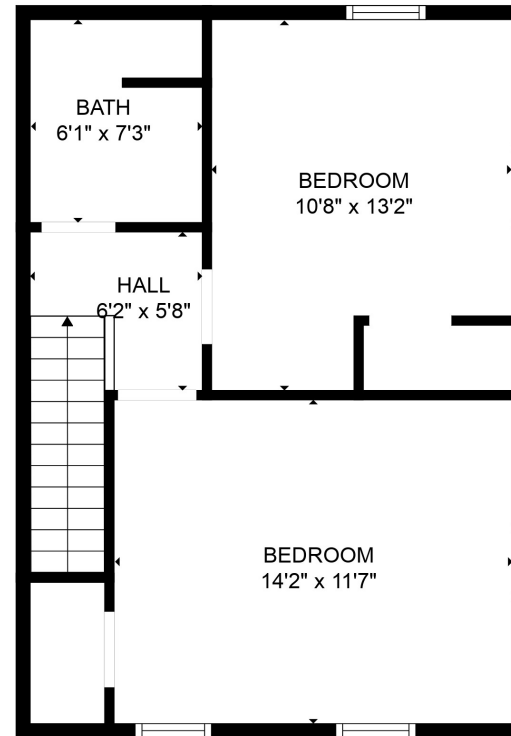

FLOOR 1

FLOOR 2

Total scanned area: 1160 sq. ft

SIZES AND DIMENSIONS ARE APPROXIMATE. ACTUAL MAY VARY.

Total scanned area: 1160 sq. ft

SIZES AND DIMENSIONS ARE APPROXIMATE. ACTUAL MAY VARY.

Total scanned area: 1160 sq. ft

SIZES AND DIMENSIONS ARE APPROXIMATE. ACTUAL MAY VARY.