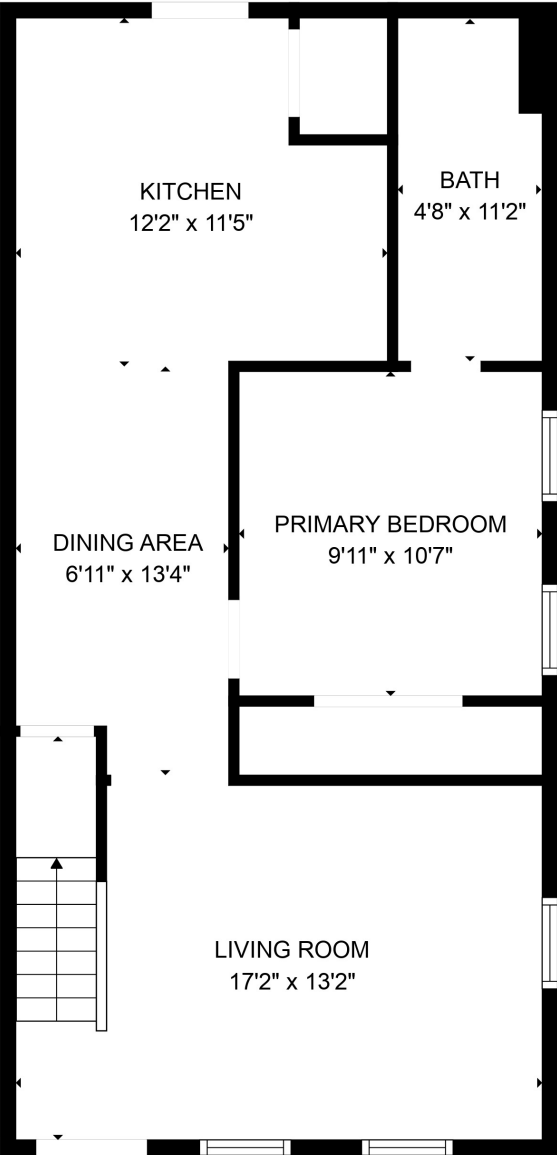

Total scanned area: 1160 sq. ft