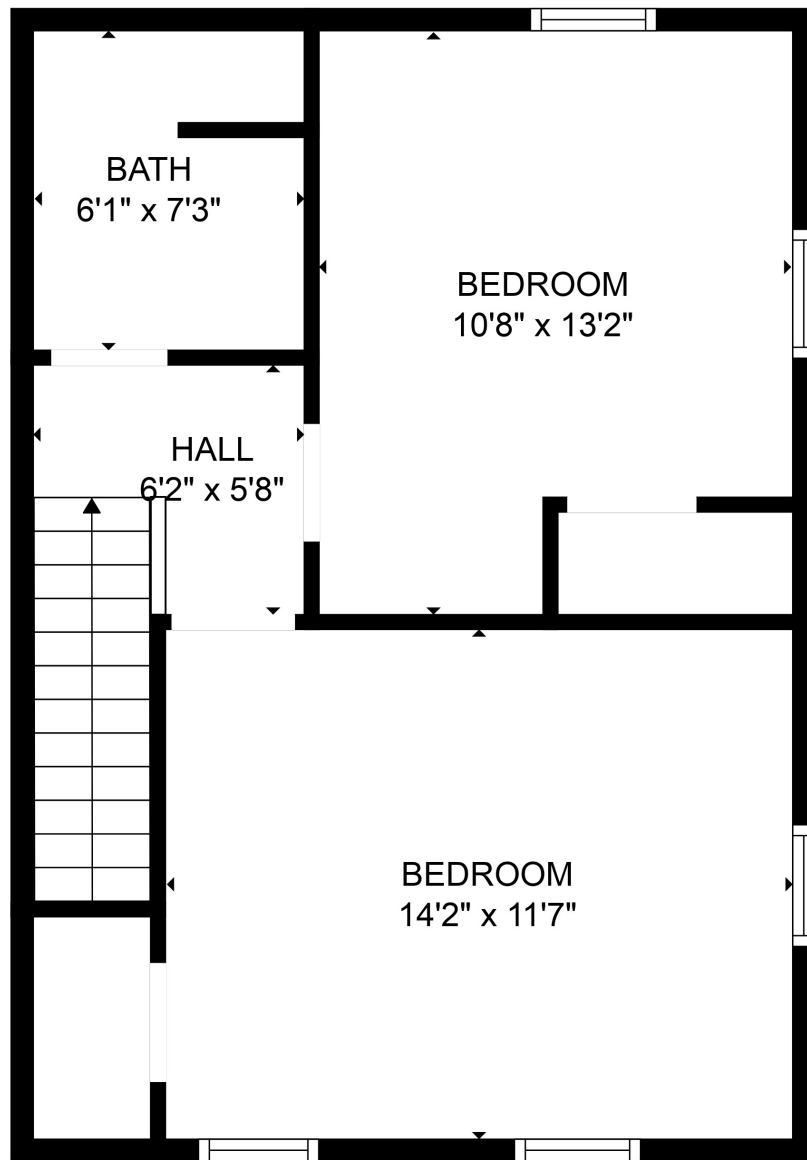

FLOOR 1

FLOOR 2

Total scanned area: 1160 sq. ft

SIZES AND DIMENSIONS ARE APPROXIMATE. ACTUAL MAY VARY.

Total scanned area: 1160 sq. ft

SIZES AND DIMENSIONS ARE APPROXIMATE. ACTUAL MAY VARY.

Total scanned area: 1160 sq. ft

SIZES AND DIMENSIONS ARE APPROXIMATE. ACTUAL MAY VARY.