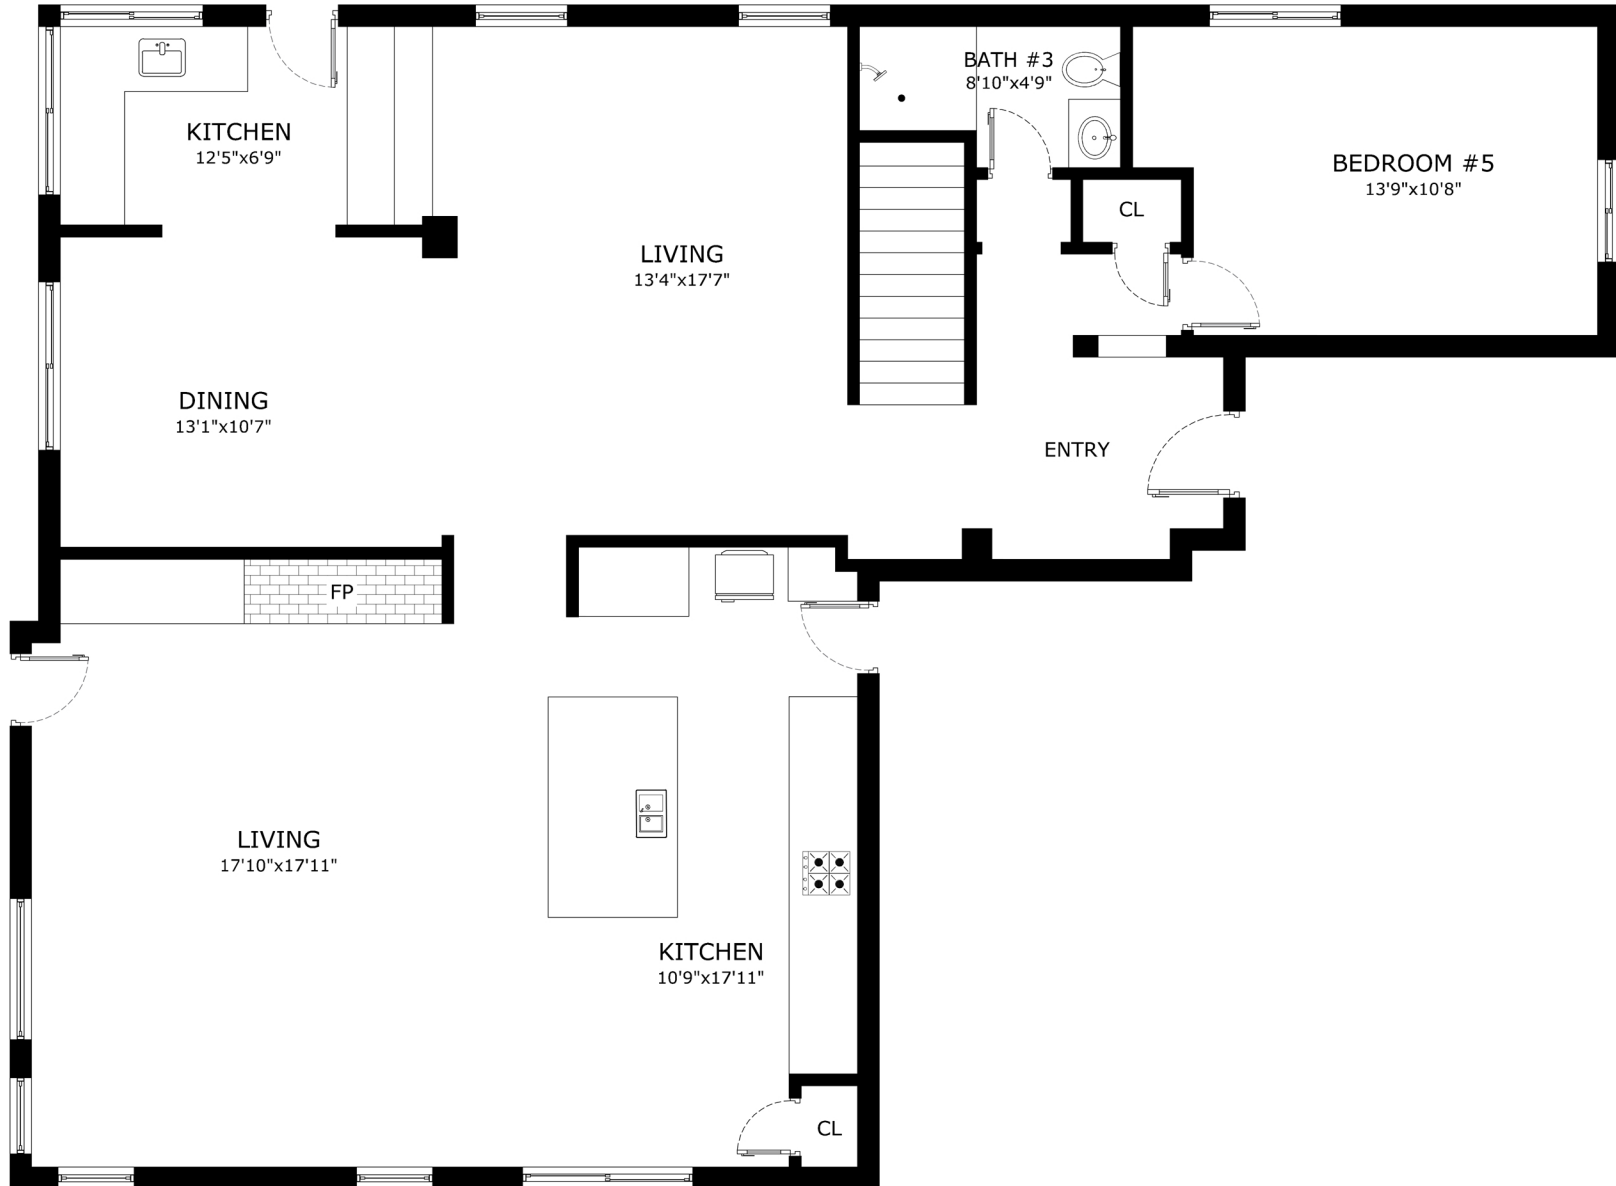

ADDRESS: 17791 Sweetgum Lane, Santa Clarita, California, 91387, United States.

## FIRST FLOOR

'This floor plan is for illustration purposes only and is not intended to provide precise layout or measurements of the home. Potential buyers should investigate these issues to their own satisfaction.'