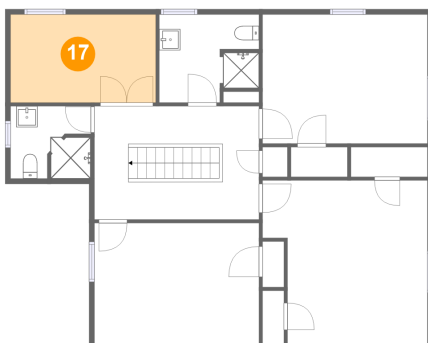

17 Floor 2 - Bedroom

Dimensions: 13'9" x 8'4"
Area: 115 sq. ft
Counted as living area: Yes

Heated: Yes
Finished: Yes
Enclosed: Yes
Contiguous: Yes
Permitted: Yes
Wet space: No
Addition: No
Conversion: No