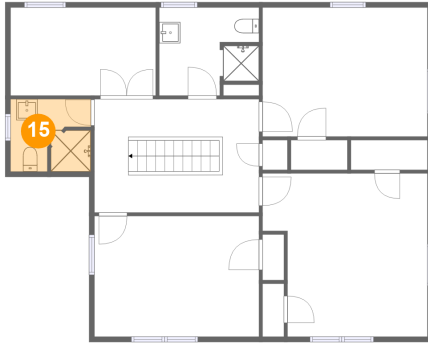

370 Rustic Ridge Road, Stuart, Patrick County, Virginia, United States, 24171

15 Floor 2 - Bath

Dimensions: 7'7" x 6'10"
Area: 50 sq. ft
Counted as living area: Yes

Heated: Yes
Finished: Yes
Enclosed: Yes
Contiguous: Yes
Permitted: Yes
Wet space: Yes
Addition: No
Conversion: No