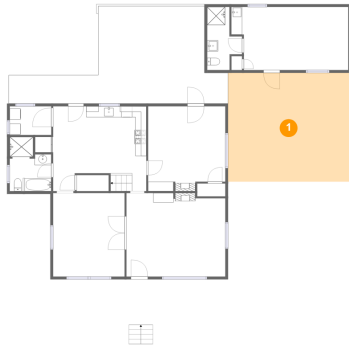

370 Rustic Ridge Road, Stuart, Patrick County, Virginia, United States, 24171

1 Floor 1 - Outdoor

Dimensions: 22'2" x 19'10"
Area: 441 sq. ft
Counted as living area: No

Heated: No
Finished: Yes
Enclosed: No
Contiguous: Yes
Permitted: Yes
Wet space: No
Addition: No
Conversion: No