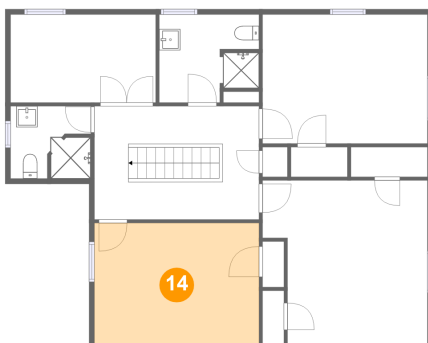

11 Floor 1 - Outdoor

Dimensions: 31'10" x 8'4"
Area: 280 sq. ft
Counted as living area: No

Heated: No
Finished: Yes
Enclosed: No
Contiguous: Yes
Permitted: Yes
Wet space: No
Addition: No
Conversion: No

**370 Rustic Ridge Road, Stuart, Patrick County,
Virginia, United States, 24171**

12 Floor 2 - Bedroom

Dimensions: 15'7" x 15'5"
Area: 218 sq. ft
Counted as living area: Yes

Heated: Yes
Finished: Yes
Enclosed: Yes
Contiguous: Yes
Permitted: Yes
Wet space: No
Addition: No
Conversion: No

Dimensions: 15'7" x 11'5"
Area: 178 sq. ft
Counted as living area: Yes

Heated: Yes
Finished: Yes
Enclosed: Yes
Contiguous: Yes
Permitted: Yes
Wet space: No
Addition: No
Conversion: No

370 Rustic Ridge Road, Stuart, Patrick County, Virginia, United States, 24171