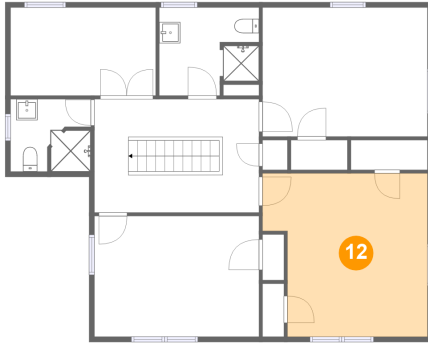

**370 Rustic Ridge Road, Stuart, Patrick County,
Virginia, United States, 24171**

12 Floor 2 - Bedroom

Dimensions: 15'7" x 15'5"
Area: 218 sq. ft
Counted as living area: Yes

Heated: Yes
Finished: Yes
Enclosed: Yes
Contiguous: Yes
Permitted: Yes
Wet space: No
Addition: No
Conversion: No