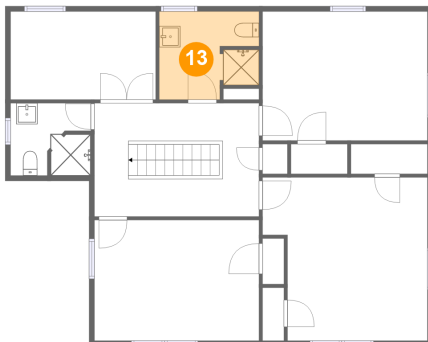

13 Floor 2 - Bath

Dimensions: 9'5" x 8'4"
Area: 72 sq. ft
Counted as living area: Yes

Heated: Yes
Finished: Yes
Enclosed: Yes
Contiguous: Yes
Permitted: Yes
Wet space: Yes
Addition: No
Conversion: No