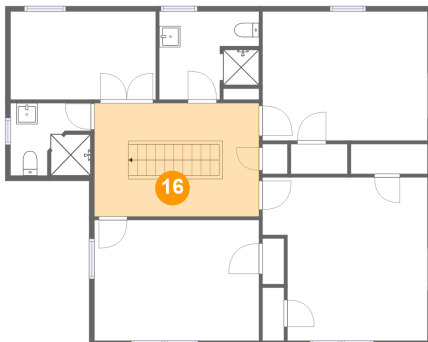

16 Floor 2 - Hall

Dimensions: 15'7" x 10'9"
Area: 167 sq. ft
Counted as living area: Yes

Heated: Yes
Finished: Yes
Enclosed: Yes
Contiguous: Yes
Permitted: Yes
Wet space: No
Addition: No
Conversion: No