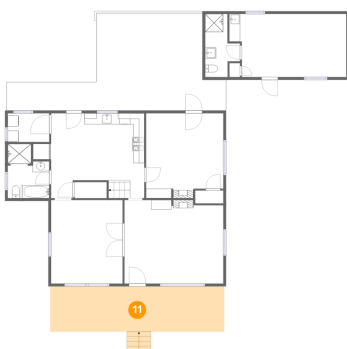

11 Floor 1 - Outdoor

Dimensions: 31'10" x 8'4"
Area: 280 sq. ft
Counted as living area: No

Heated: No
Finished: Yes
Enclosed: No
Contiguous: Yes
Permitted: Yes
Wet space: No
Addition: No
Conversion: No