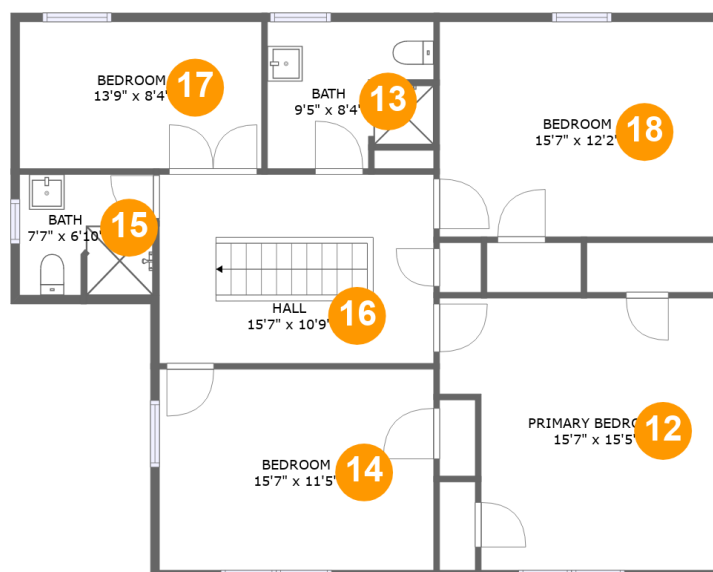

370 Rustic Ridge Road, Stuart, Patrick County, Virginia, United States, 24171

Room dimensions

Floor 2

Total sqft: 1176 Living area: 1176

#		Dimensions	sqft	Counted as living area
12	Bedroom	15'7" x 15'5"	218 sq. ft	Yes
13	Bath	9'5" x 8'4"	72 sq. ft	Yes
14	Bedroom	15'7" x 11'5"	178 sq. ft	Yes
15	Bath	7'7" x 6'10"	50 sq. ft	Yes
16	Hall	15'7" x 10'9"	167 sq. ft	Yes
17	Bedroom	13'9" x 8'4"	115 sq. ft	Yes
18	Bedroom	15'7" x 12'2"	191 sq. ft	Yes