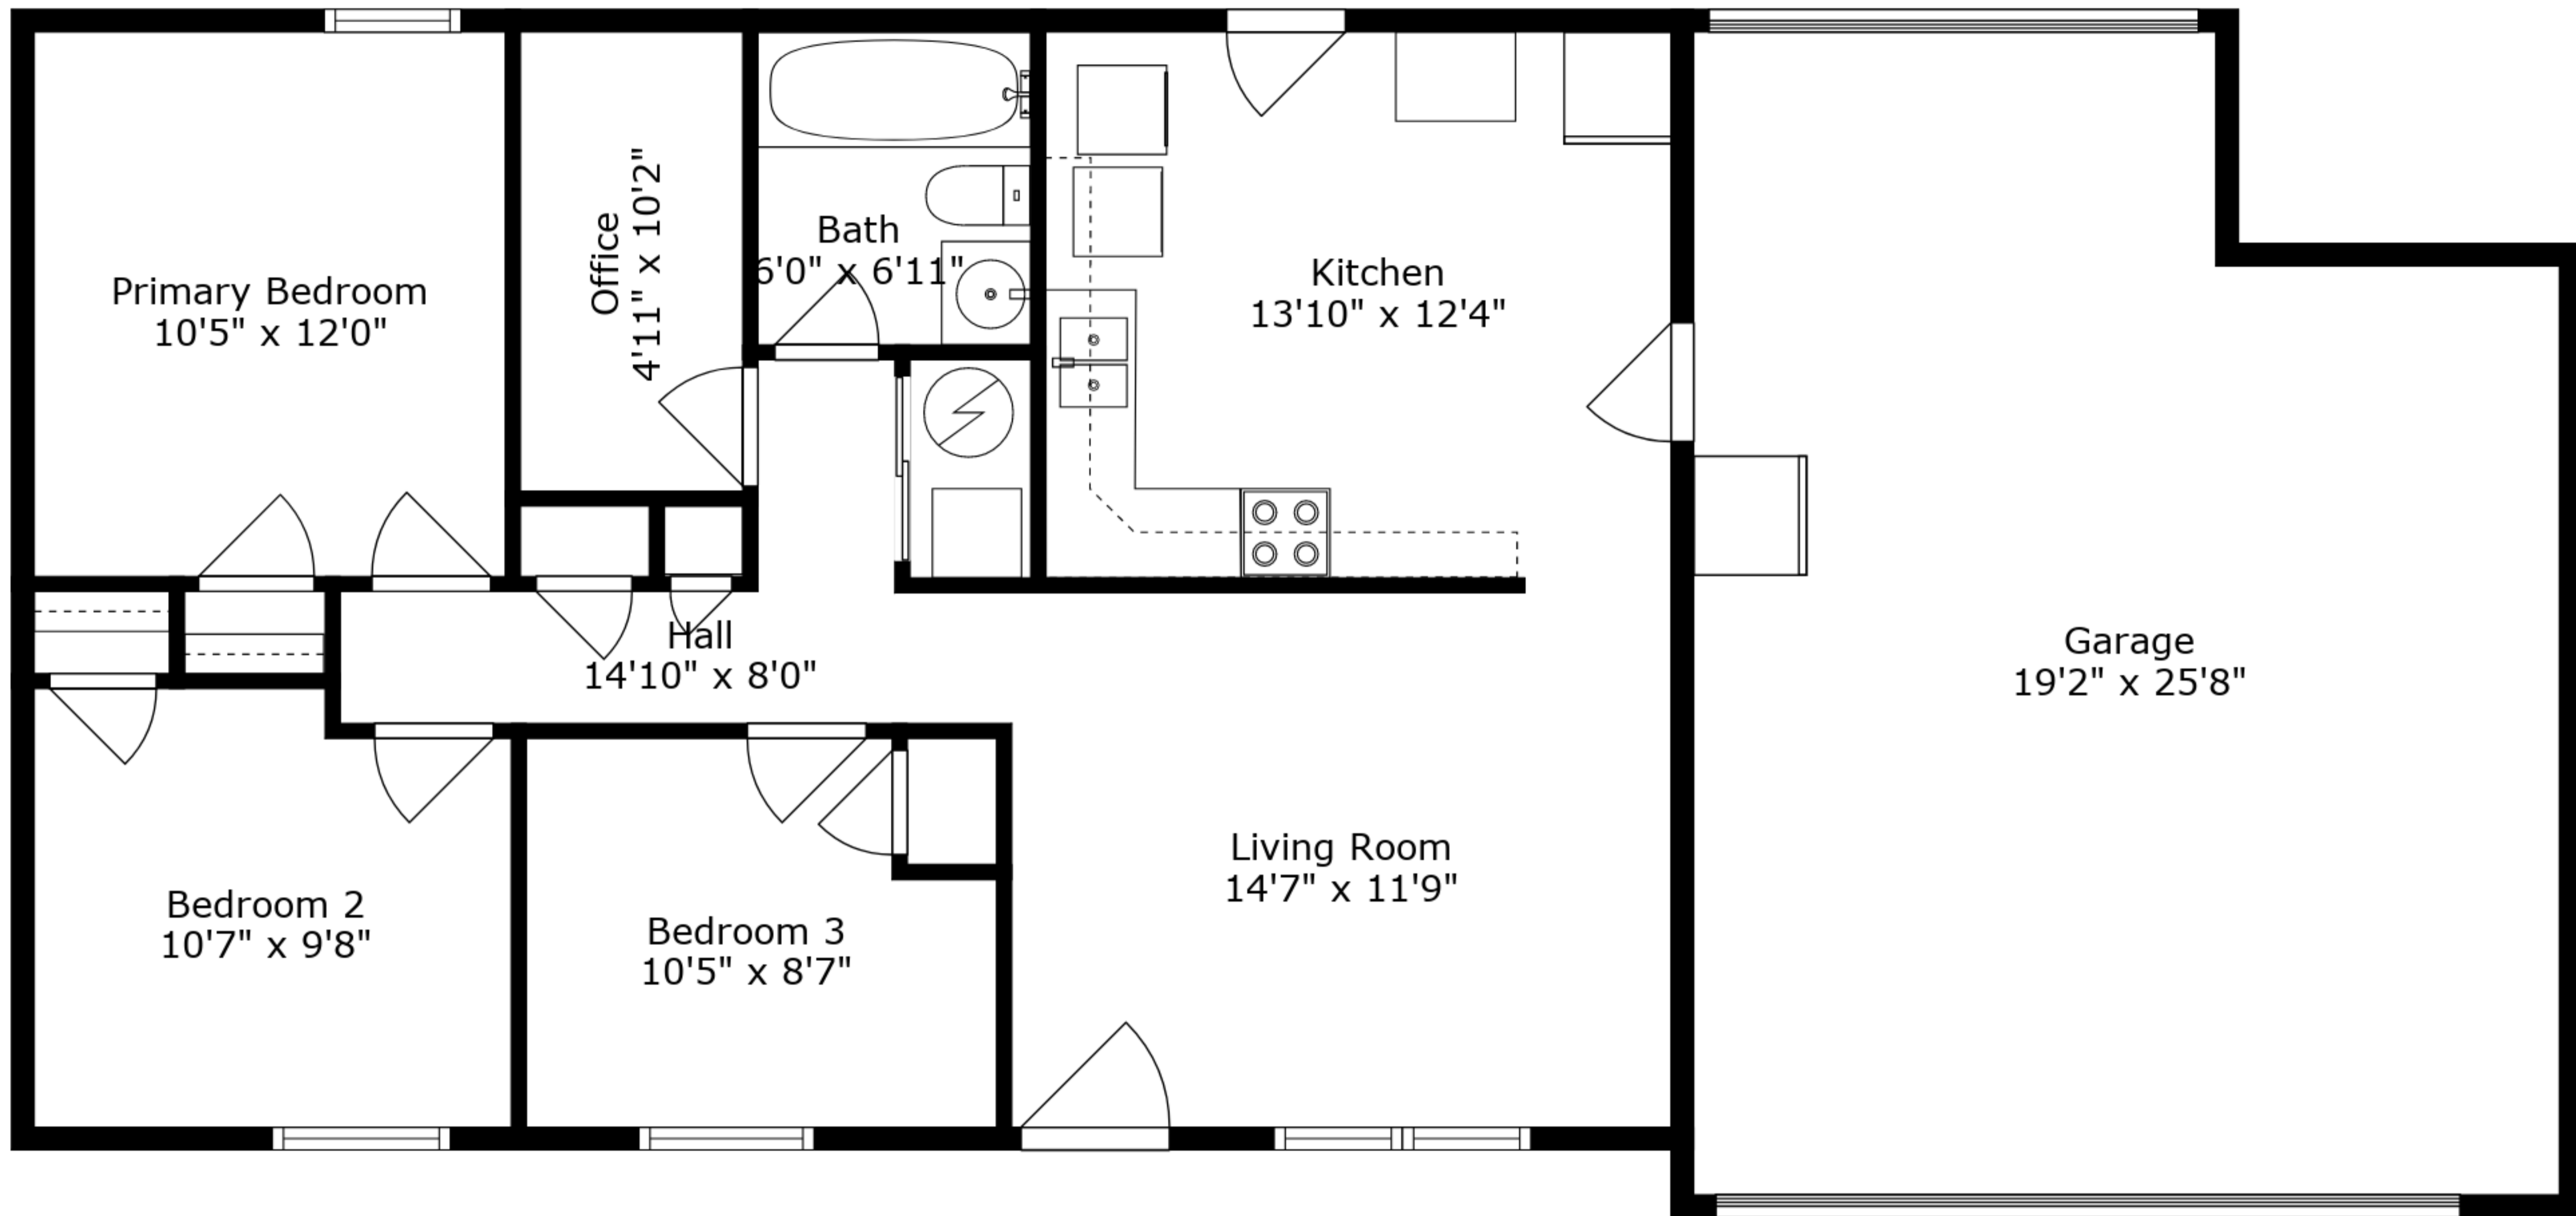

Estimated areas

GLA MAIN FLOOR: 937 sq. ft, excluded 486 sq. ft  
 Total GLA 937 sq. ft, total scanned area 1423 sq. ft

Sizes And Dimensions Are Approximate. Actual May Vary.

Estimated areas

GLA MAIN FLOOR: 937 sq. ft, excluded 486 sq. ft  
 Total GLA 937 sq. ft, total scanned area 1423 sq. ft

Sizes And Dimensions Are Approximate. Actual May Vary.