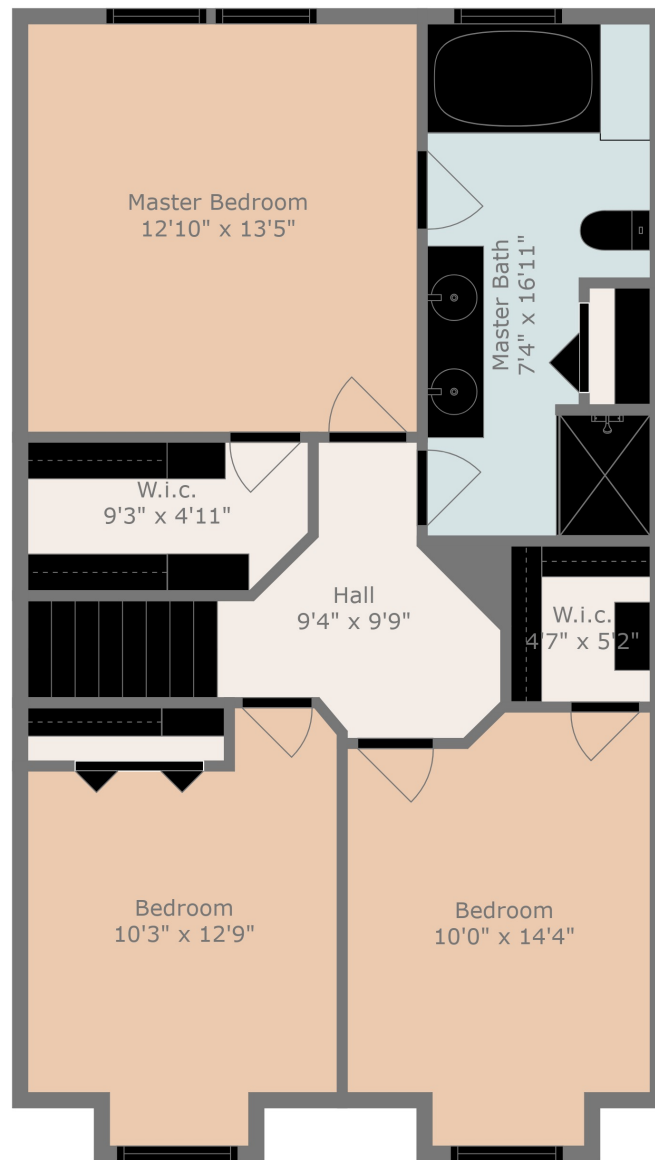

Floor 2

Floor 3

Floor 1

Total scanned area: 3450 sq. ft

Dimensions Are Deemed Highly Reliable, But Approximate. Actual Measurements May Vary.

Total scanned area: 3450 sq. ft

Dimensions Are Deemed Highly Reliable, But Approximate. Actual Measurements May Vary.

Total scanned area: 3450 sq. ft

Dimensions Are Deemed Highly Reliable, But Approximate. Actual Measurements May Vary.

Total scanned area: 3450 sq. ft

Dimensions Are Deemed Highly Reliable, But Approximate. Actual Measurements May Vary.