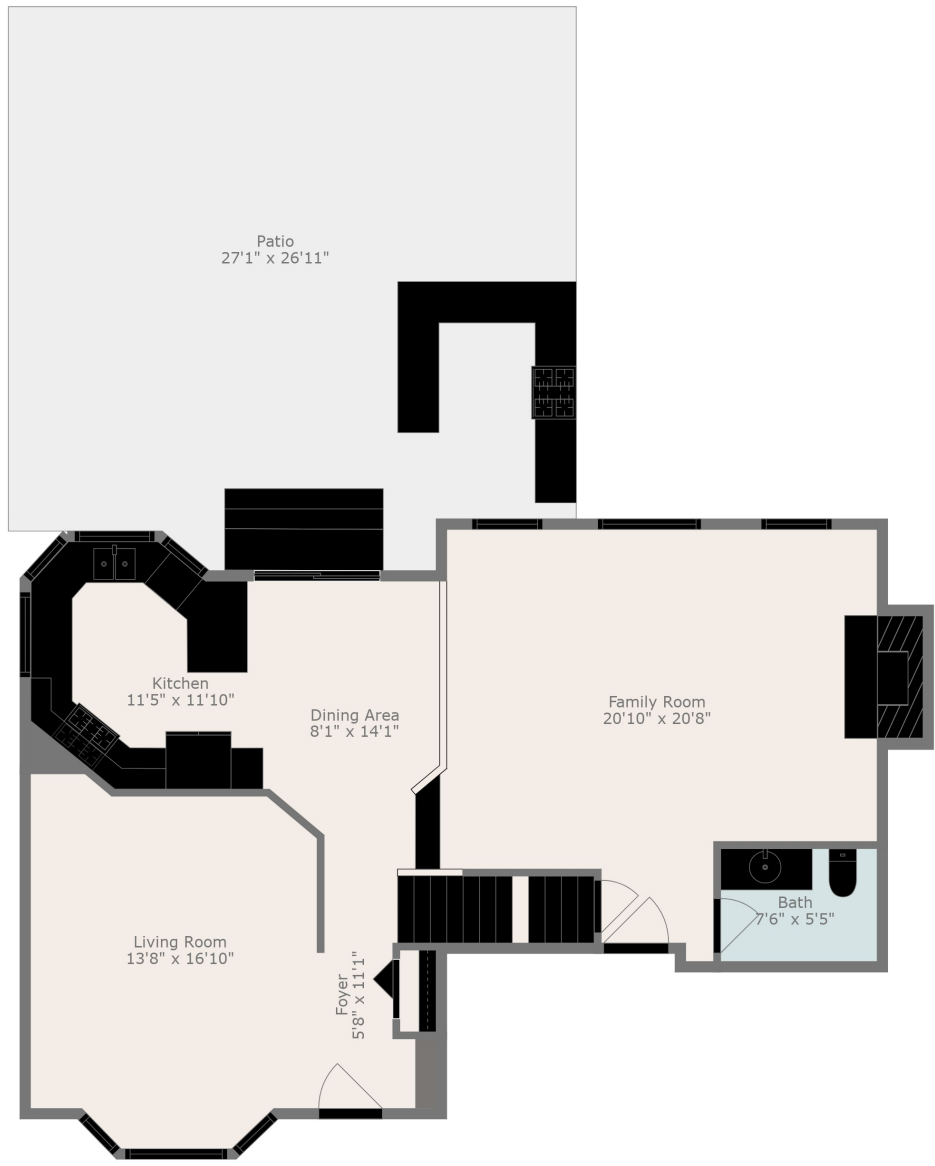

Floor 2

Floor 3

Floor 1

Total scanned area: 3450 sq. ft

Dimensions Are Deemed Highly Reliable, But Approximate. Actual Measurements May Vary.

Total scanned area: 3450 sq. ft

Dimensions Are Deemed Highly Reliable, But Approximate. Actual Measurements May Vary.

Total scanned area: 3450 sq. ft

Dimensions Are Deemed Highly Reliable, But Approximate. Actual Measurements May Vary.

Total scanned area: 3450 sq. ft

Dimensions Are Deemed Highly Reliable, But Approximate. Actual Measurements May Vary.