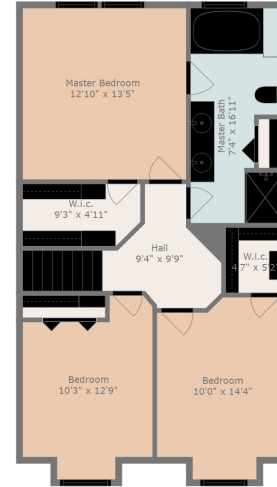

Floor 2

Floor 3

Floor 1

Total scanned area: 3450 sq. ft

Dimensions Are Deemed Highly Reliable, But Approximate. Actual Measurements May Vary.

Total scanned area: 3450 sq. ft

Dimensions Are Deemed Highly Reliable, But Approximate. Actual Measurements May Vary.

Total scanned area: 3450 sq. ft

Dimensions Are Deemed Highly Reliable, But Approximate. Actual Measurements May Vary.

Total scanned area: 3450 sq. ft

Dimensions Are Deemed Highly Reliable, But Approximate. Actual Measurements May Vary.