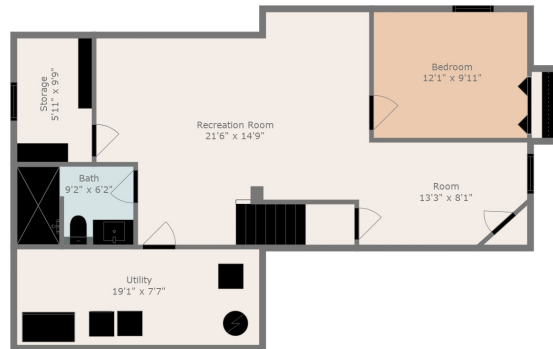

Floor 2

Floor 3

Floor 1

Total scanned area: 3450 sq. ft

Dimensions Are Deemed Highly Reliable, But Approximate. Actual Measurements May Vary.

Total scanned area: 3450 sq. ft

Dimensions Are Deemed Highly Reliable, But Approximate. Actual Measurements May Vary.

Total scanned area: 3450 sq. ft

Dimensions Are Deemed Highly Reliable, But Approximate. Actual Measurements May Vary.

Total scanned area: 3450 sq. ft

Dimensions Are Deemed Highly Reliable, But Approximate. Actual Measurements May Vary.