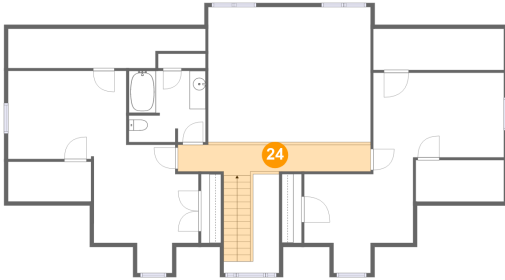

370 Greenview Drive, Rocky Mount, Franklin County, Virginia, United States, 24151

24 Floor 3 - Hall

Dimensions: 24'0" x 3'4"
Area: 128 sq. ft
Counted as Living Area: Yes

Heated: Yes
Finished: Yes
Enclosed: Yes
Contiguous: Yes
Permitted: Yes
Wet Space: No
Addition: No
Conversion: No