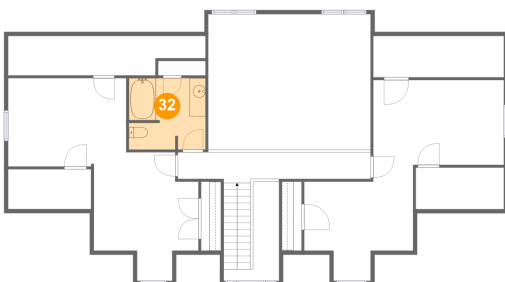

32 Floor 3 - Bath

Dimensions: 9'6" x 8'10"
Area: 83 sq. ft
Counted as Living Area: Yes

Heated: Yes
Finished: Yes
Enclosed: Yes
Contiguous: Yes
Permitted: Yes
Wet Space: Yes
Addition: No
Conversion: No