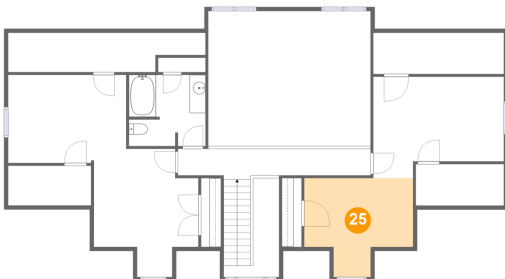

25 Floor 3 - Room

Dimensions: 13'7" x 12'4"
Area: 133 sq. ft
Counted as Living Area: No

Heated: Yes
Finished: Yes
Enclosed: Yes
Contiguous: Yes
Permitted: Yes
Wet Space: No
Addition: No
Conversion: No