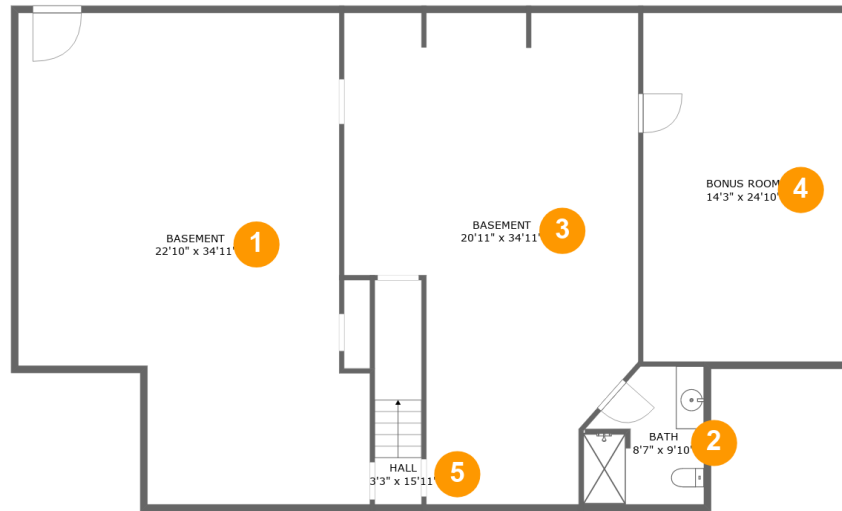

370 Greenview Drive, Rocky Mount, Franklin County, Virginia, United States, 24151

Room Dimensions

Floor 1

Total sqft: 1957

Living area: 389

#	Room name	Dimensions	Area (sqft)	Counted as Living Area
1	Basement	22'10" x 34'11"	728 sq. ft	No
2	Bath	8'7" x 9'10"	75 sq. ft	No
3	Basement	20'11" x 34'11"	602 sq. ft	No
4	Bonus Room	14'3" x 24'10"	354 sq. ft	Yes
5	Hall	3'3" x 15'11"	53 sq. ft	No

370 Greenview Drive, Rocky Mount, Franklin County, Virginia, United States, 24151

Room Dimensions

Floor 2

Total sqft: 3528

Living area: 2112

#	Room name	Dimensions	Area (sqft)	Counted as Living Area
6	Covered Patio	44'8" x 7'0"	311 sq. ft	No
7	W.i.c.	8'4" x 4'5"	37 sq. ft	Yes
8	Laundry	8'9" x 12'2"	107 sq. ft	Yes
9	Foyer	10'2" x 14'11"	117 sq. ft	Yes
10	Office	12'5" x 11'5"	125 sq. ft	Yes
11	Bath	7'1" x 7'8"	53 sq. ft	Yes
12	Bath	7'3" x 7'1"	50 sq. ft	Yes
13	Bath	8'4" x 9'10"	70 sq. ft	Yes
14	Garage	25'1" x 26'4"	661 sq. ft	No
15	Porch	52'7" x 15'0"	398 sq. ft	No
16	Hall	4'2" x 7'1"	30 sq. ft	Yes

#	Room name	Dimensions	Area (sqft)	Counted as Living Area
17	Kitchen	10'5" x 14'8"	153 sq. ft	Yes
18	Pantry	7'1" x 4'2"	30 sq. ft	Yes
19	Bedroom	15'10" x 13'4"	184 sq. ft	Yes
20	Dining Area	13'11" x 14'7"	203 sq. ft	Yes
21	Primary Bedroom	15'11" x 14'8"	233 sq. ft	Yes
22	Living Room	26'5" x 22'0"	473 sq. ft	Yes