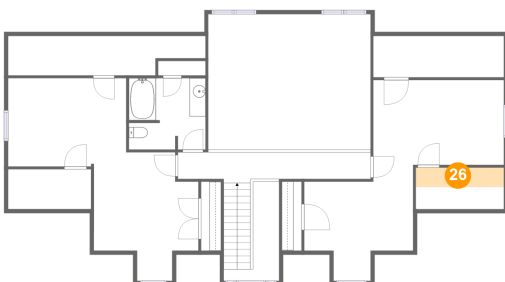

26 Floor 3 - W.i.c.

Dimensions: 11'0" x 5'2"
Area: 26 sq. ft
Counted as Living Area: Yes

Heated: Yes
Finished: Yes
Enclosed: Yes
Contiguous: Yes
Permitted: Yes
Wet Space: No
Addition: No
Conversion: No