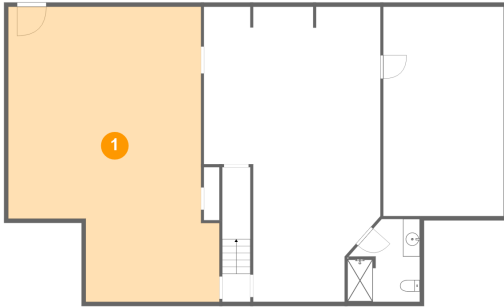

370 Greenview Drive, Rocky Mount, Franklin County, Virginia, United States, 24151

1 Floor 1 - Basement

Dimensions: 22'10" x 34'11"
Area: 728 sq. ft
Counted as Living Area: No

Heated: No
Finished: No
Enclosed: Yes
Contiguous: Yes
Permitted: Yes
Wet Space: No
Addition: No
Conversion: No