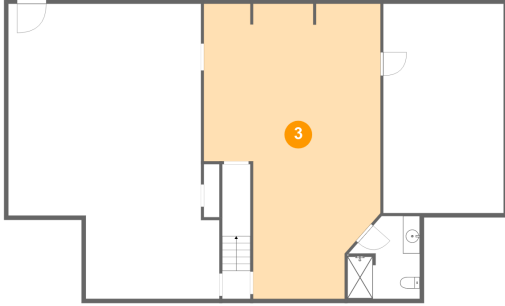

370 Greenview Drive, Rocky Mount, Franklin County, Virginia, United States, 24151

3 Floor 1 - Basement

Dimensions: 20'11" x 34'11"
Area: 602 sq. ft
Counted as Living Area: No

Heated: No
Finished: No
Enclosed: Yes
Contiguous: Yes
Permitted: Yes
Wet Space: No
Addition: No
Conversion: No