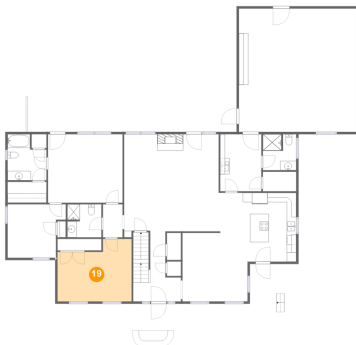

19 Floor 2 - Bedroom

Dimensions: 15'10" x 13'4"
Area: 184 sq. ft
Counted as Living Area:
Yes

Heated: Yes
Finished: Yes
Enclosed: Yes
Contiguous:
Yes
Permitted: Yes
Wet Space: No
Addition: No
Conversion: No