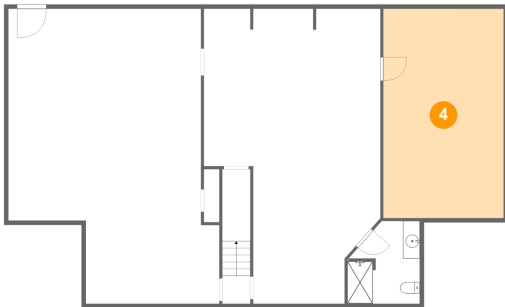

4 Floor 1 - Bonus Room

Dimensions: 14'3" x 24'10"
Area: 354 sq. ft
Counted as Living Area: Yes

Heated: Yes
Finished: Yes
Enclosed: Yes
Contiguous: Yes
Permitted: Yes
Wet Space: No
Addition: No
Conversion: No