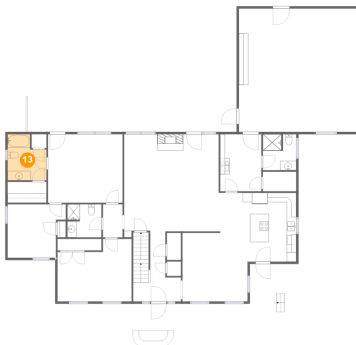

13 Floor 2 - Bath

Dimensions: 8'4" x 9'10"
Area: 70 sq. ft
Counted as Living Area:
Yes

Heated: Yes
Finished: Yes
Enclosed: Yes
Contiguous:
Yes
Permitted: Yes
Wet Space: Yes
Addition: No
Conversion: No