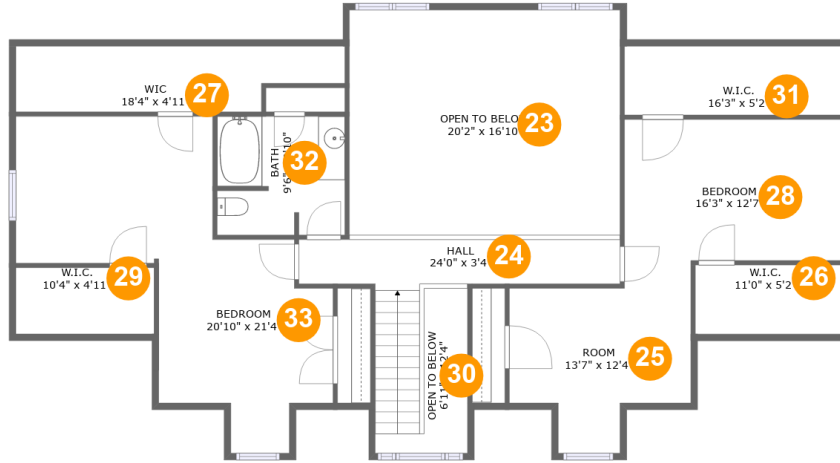

370 Greenview Drive, Rocky Mount, Franklin County, Virginia, United States, 24151

Room Dimensions

Floor 3

Total sqft: 1746

Living area: 601

#	Room name	Dimensions	Area (sqft)	Counted as Living Area
23	Open To Below	20'2" x 16'10"	339 sq. ft	No
24	Hall	24'0" x 3'4"	128 sq. ft	Yes
25	Room	13'7" x 12'4"	133 sq. ft	No
26	W.i.c.	11'0" x 5'2"	26 sq. ft	Yes
27	Wic	18'4" x 4'11"	39 sq. ft	No
28	Bedroom	16'3" x 12'7"	181 sq. ft	Yes
29	W.i.c.	10'4" x 4'11"	24 sq. ft	Yes
30	Open To Below	6'11" x 12'4"	45 sq. ft	No
31	W.i.c.	16'3" x 5'2"	37 sq. ft	Yes
32	Bath	9'6" x 8'10"	83 sq. ft	Yes
33	Bedroom	20'10" x 21'4"	318 sq. ft	No