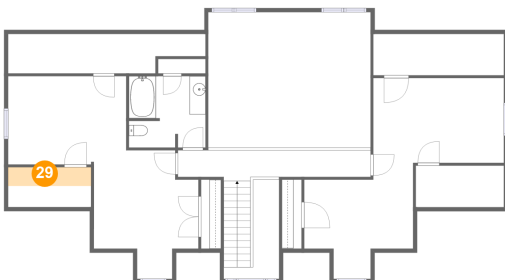

29 Floor 3 - W.i.c.

Dimensions: 10'4" x 4'11"
Area: 24 sq. ft
Counted as Living Area:
Yes

Heated: Yes
Finished: Yes
Enclosed: Yes
Contiguous:
Yes
Permitted: Yes
Wet Space: No
Addition: No
Conversion: No