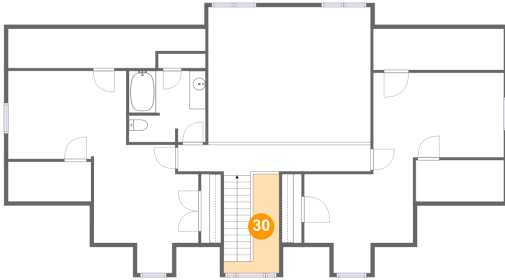

370 Greenview Drive, Rocky Mount, Franklin County, Virginia, United States, 24151

30 Floor 3 - Open To Below

Dimensions: 6'11" x 12'4"
Area: 45 sq. ft
Counted as Living Area: No

Heated: No
Finished: No
Enclosed: No
Contiguous: Yes
Permitted: No
Wet Space: No
Addition: No
Conversion: No