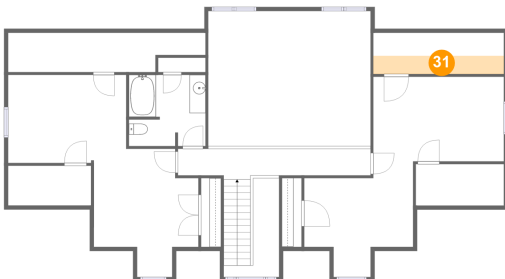

31 Floor 3 - W.i.c.

Dimensions: 16'3" x 5'2"
Area: 37 sq. ft
Counted as Living Area: Yes

Heated: Yes
Finished: Yes
Enclosed: Yes
Contiguous: Yes
Permitted: Yes
Wet Space: No
Addition: No
Conversion: No