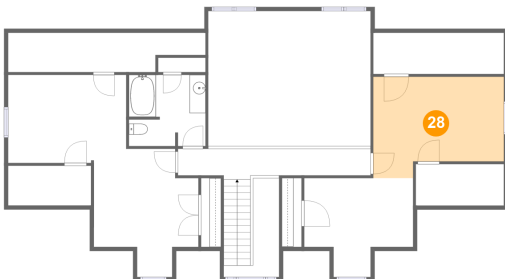

28 Floor 3 - Bedroom

Dimensions: 16'3" x 12'7"
Area: 181 sq. ft
Counted as Living Area:
Yes

Heated: Yes
Finished: Yes
Enclosed: Yes
Contiguous:
Yes
Permitted: Yes
Wet Space: No
Addition: No
Conversion: No