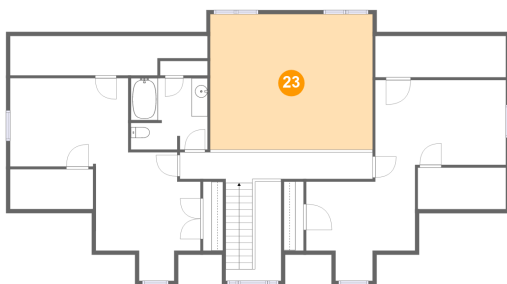

23 Floor 3 - Open To Below

Dimensions: 20'2" x 16'10"
Area: 339 sq. ft
Counted as Living Area: No

Heated: No
Finished: No
Enclosed: No
Contiguous: Yes
Permitted: No
Wet Space: No
Addition: No
Conversion: No