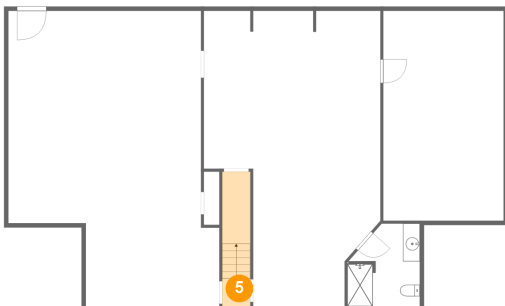

5 Floor 1 - Hall

Dimensions: 3'3" x 15'11"
Area: 53 sq. ft
Counted as Living Area: No

Heated: Yes
Finished: Yes
Enclosed: Yes
Contiguous: No
Permitted: Yes
Wet Space: No
Addition: No
Conversion: No