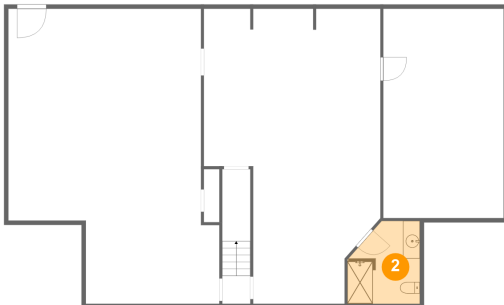

2 Floor 1 - Bath

Dimensions: 8'7" x 9'10"
Area: 75 sq. ft
Counted as Living Area: No

Heated: Yes
Finished: Yes
Enclosed: Yes
Contiguous: No
Permitted: Yes
Wet Space: Yes
Addition: No
Conversion: No