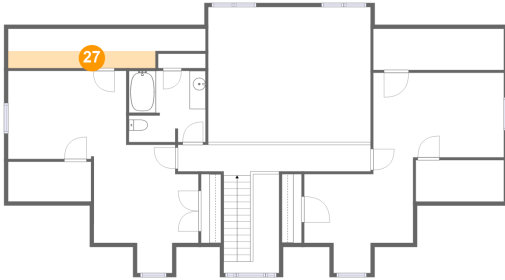

**370 Greenview Drive, Rocky Mount, Franklin
County, Virginia, United States, 24151**

27 Floor 3 - Wic

Dimensions: 18'4" x 4'11"
Area: 39 sq. ft
Counted as Living Area: No

Heated: No
Finished: No
Enclosed: Yes
Contiguous: Yes
Permitted: Yes
Wet Space: No
Addition: No
Conversion: No