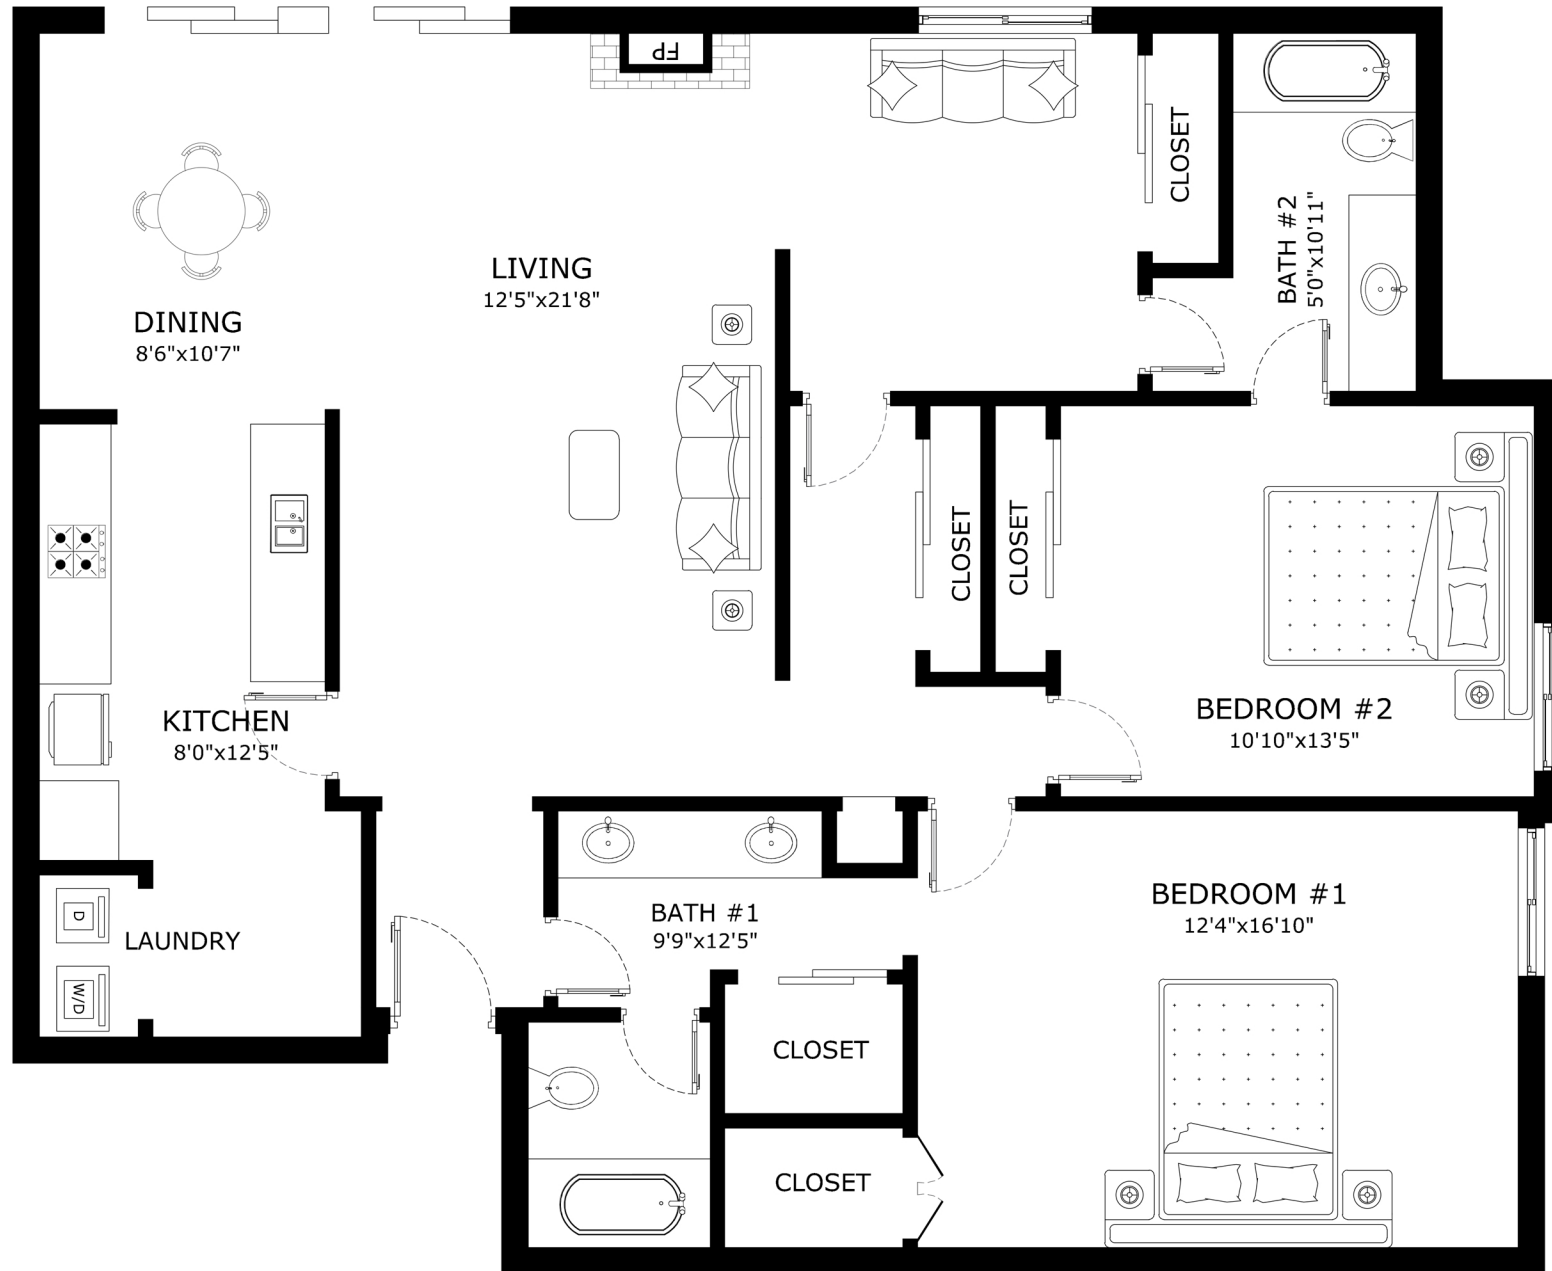

ADDRESS: 302 Philip Dr., #101, Daly City, CA, 94015, US.

MAIN LEVEL

'This floor plan is for illustration purposes only and is not intended to provide precise layout or measurements of the home. Potential buyers should investigate these issues to their own satisfaction.'