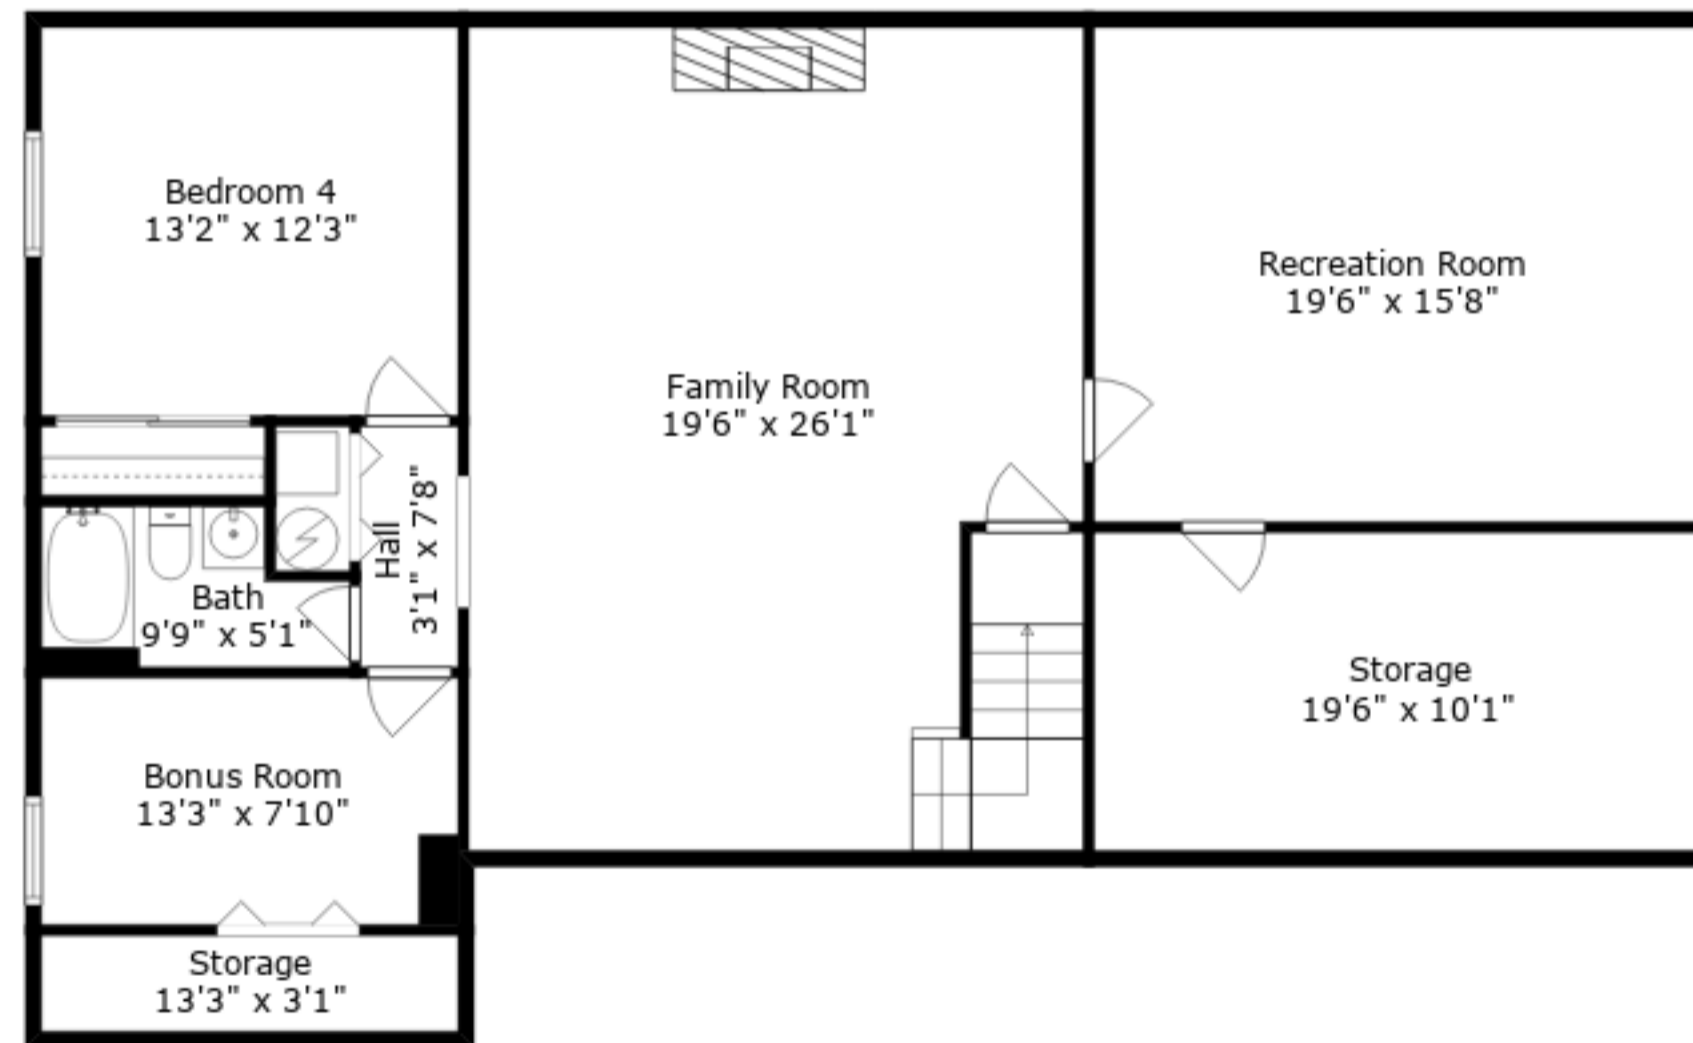

**ESTIMATED AREAS**

GLA LOWER FLOOR: 1279 sq. ft EXCLUDED AREAS 261 sq. ft  
 GLA MAIN FLOOR: 1603 sq. ft EXCLUDED AREAS 528 sq. ft  
 Total GLA 2882 sq. ft, total area 3671 sq. ft

Sizes And Dimensions Are Approximate. Actual May Vary.

Main Floor

Lower Floor

**ESTIMATED AREAS**

GLA LOWER FLOOR: 1279 sq. ft EXCLUDED AREAS 261 sq. ft  
 GLA MAIN FLOOR: 1603 sq. ft EXCLUDED AREAS 528 sq. ft  
 Total GLA 2882 sq. ft, total area 3671 sq. ft

Sizes And Dimensions Are Approximate. Actual May Vary.