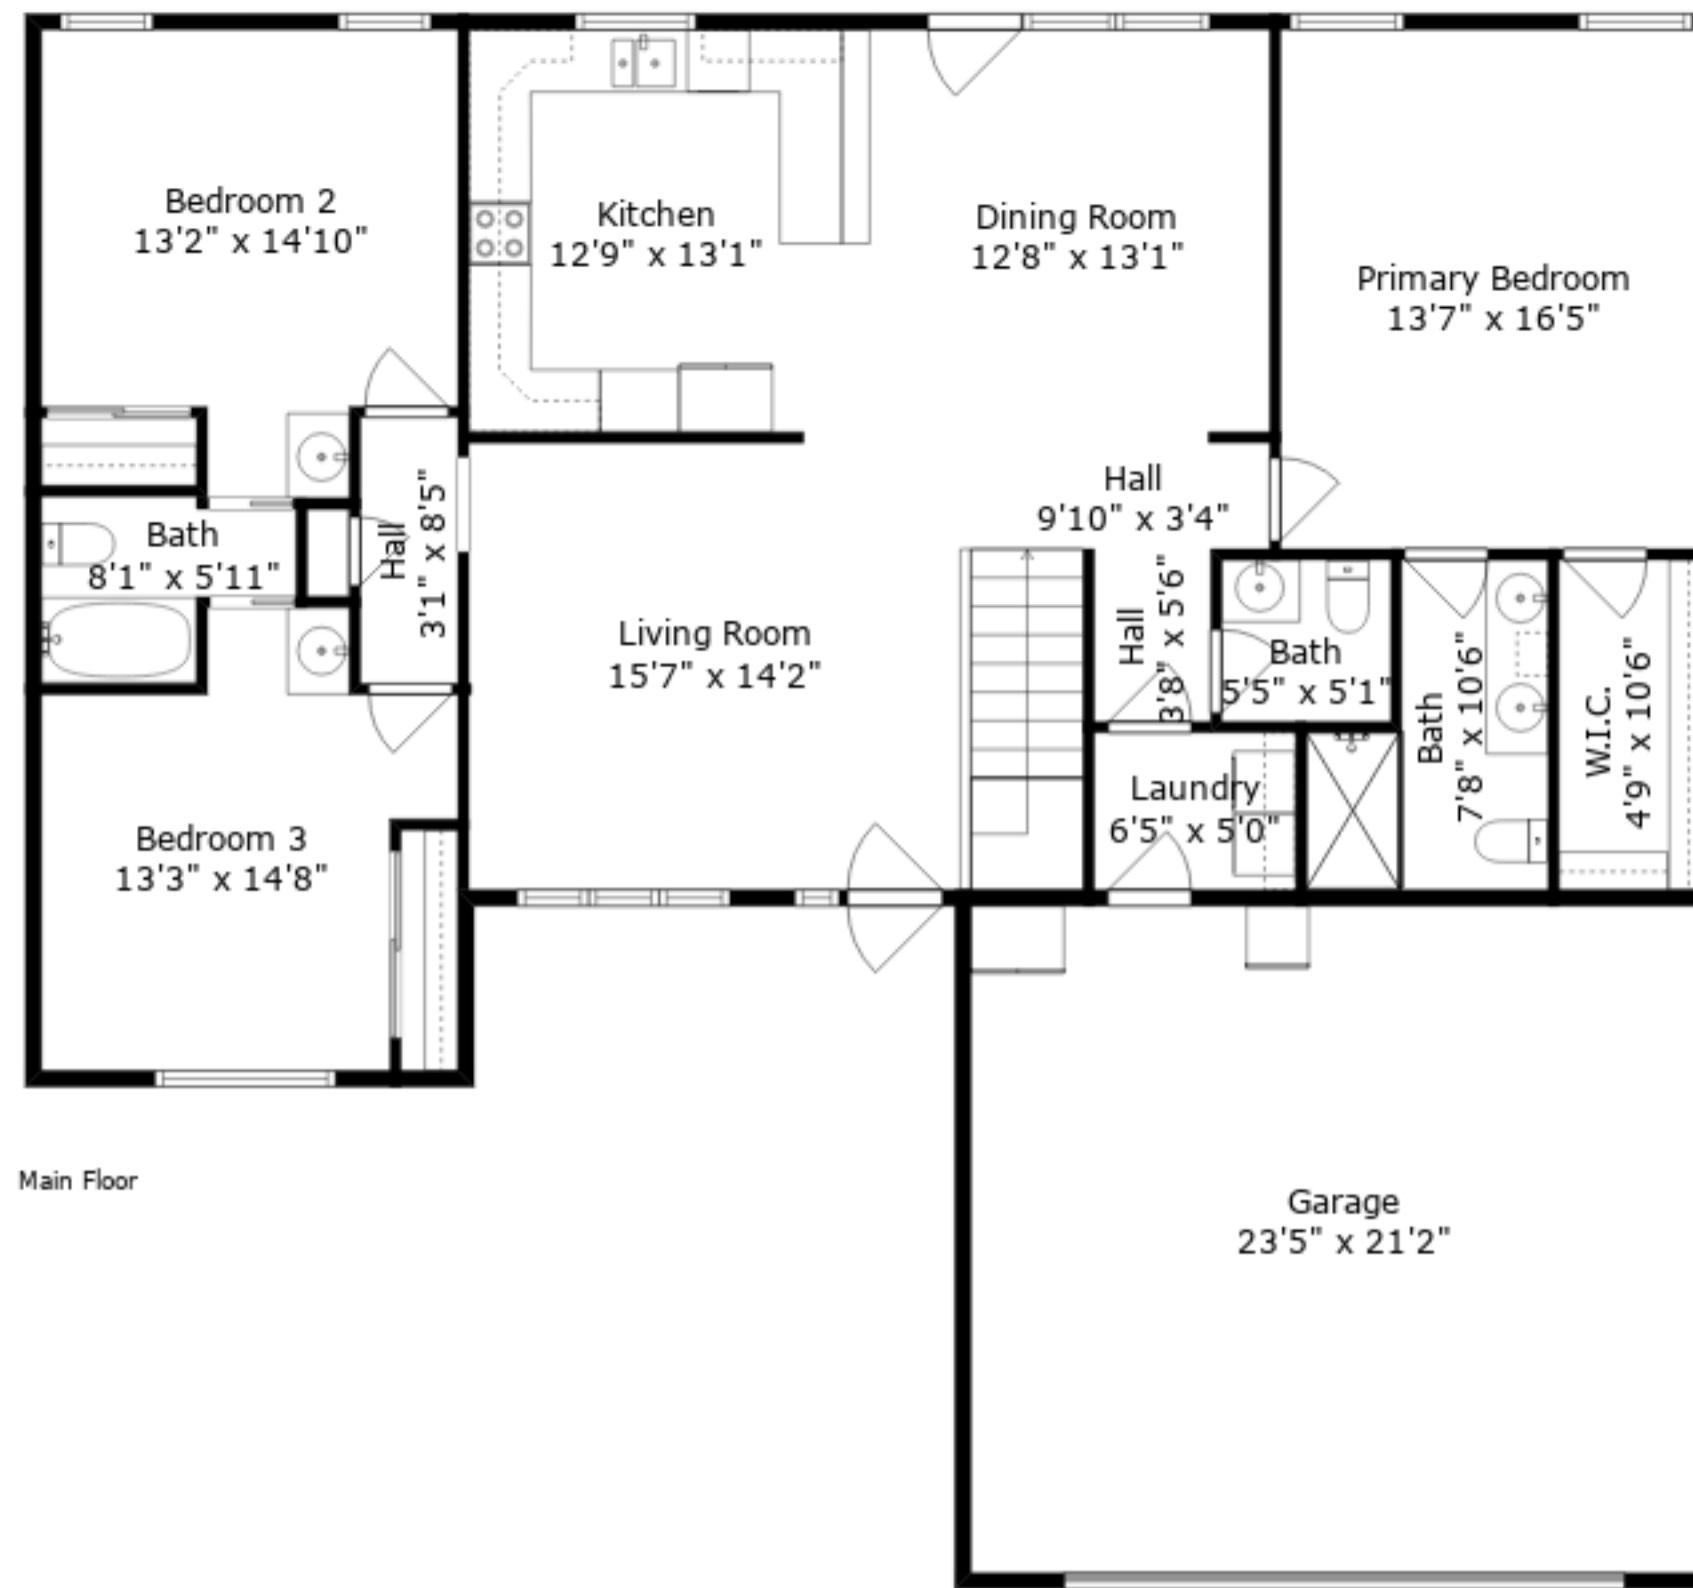

**ESTIMATED AREAS**

GLA LOWER FLOOR: 1279 sq. ft EXCLUDED AREAS 261 sq. ft  
 GLA MAIN FLOOR: 1603 sq. ft EXCLUDED AREAS 528 sq. ft  
 Total GLA 2882 sq. ft, total area 3671 sq. ft

Sizes And Dimensions Are Approximate. Actual May Vary.

Main Floor

Lower Floor

**ESTIMATED AREAS**

GLA LOWER FLOOR: 1279 sq. ft EXCLUDED AREAS 261 sq. ft  
 GLA MAIN FLOOR: 1603 sq. ft EXCLUDED AREAS 528 sq. ft  
 Total GLA 2882 sq. ft, total area 3671 sq. ft

Sizes And Dimensions Are Approximate. Actual May Vary.