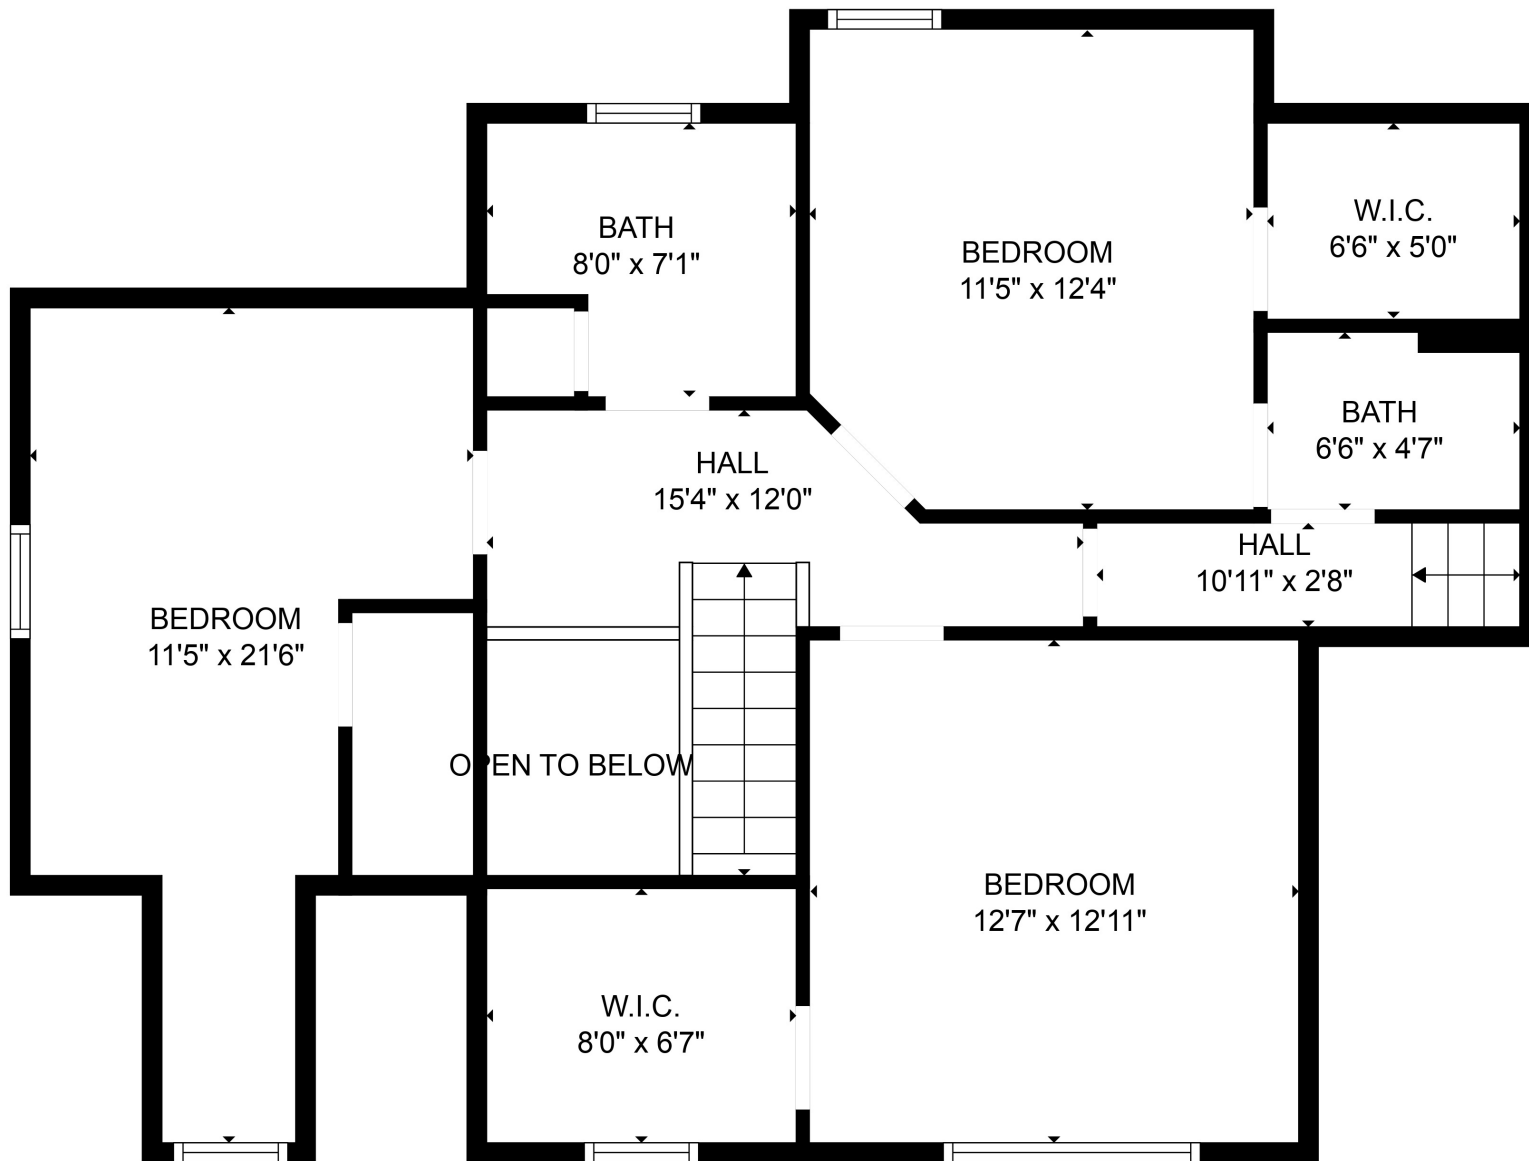

FLOOR 2

FLOOR 3

FLOOR 1

Total scanned area: 3349 sq. ft

SIZES AND DIMENSIONS ARE APPROXIMATE. ACTUAL MAY VARY.

Total scanned area: 3349 sq. ft

SIZES AND DIMENSIONS ARE APPROXIMATE. ACTUAL MAY VARY.

Total scanned area: 3349 sq. ft

SIZES AND DIMENSIONS ARE APPROXIMATE. ACTUAL MAY VARY.

Total scanned area: 3349 sq. ft

SIZES AND DIMENSIONS ARE APPROXIMATE. ACTUAL MAY VARY.