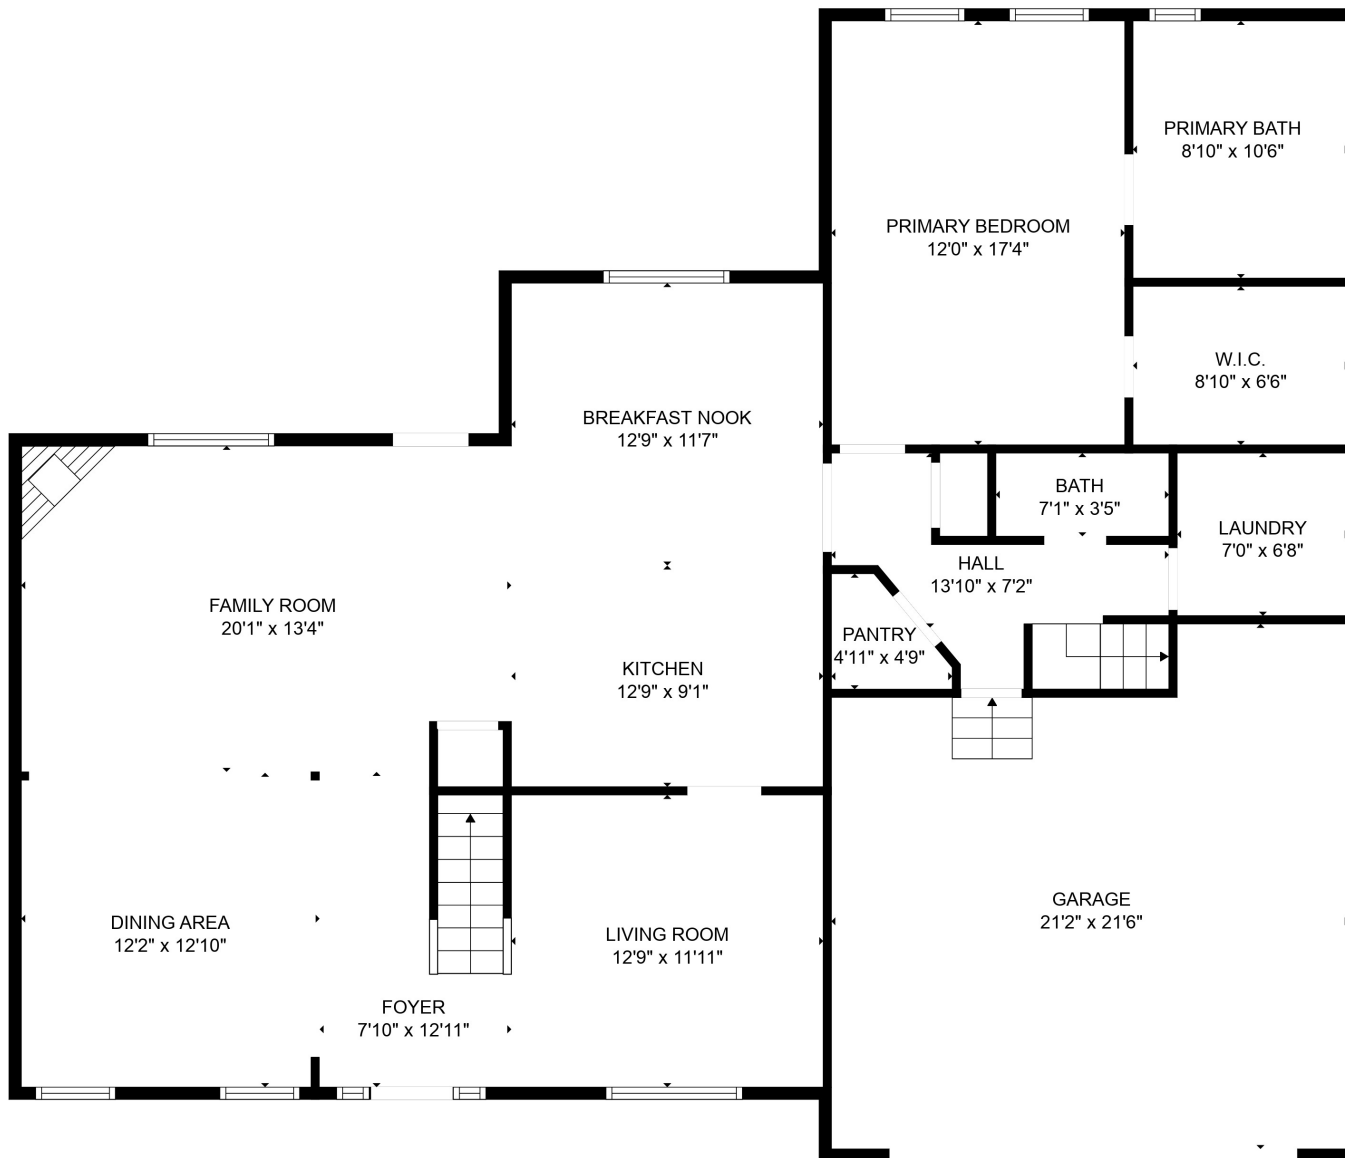

FLOOR 2

FLOOR 3

FLOOR 1

Total scanned area: 3349 sq. ft

SIZES AND DIMENSIONS ARE APPROXIMATE. ACTUAL MAY VARY.

Total scanned area: 3349 sq. ft

SIZES AND DIMENSIONS ARE APPROXIMATE. ACTUAL MAY VARY.

Total scanned area: 3349 sq. ft

SIZES AND DIMENSIONS ARE APPROXIMATE. ACTUAL MAY VARY.

Total scanned area: 3349 sq. ft

SIZES AND DIMENSIONS ARE APPROXIMATE. ACTUAL MAY VARY.