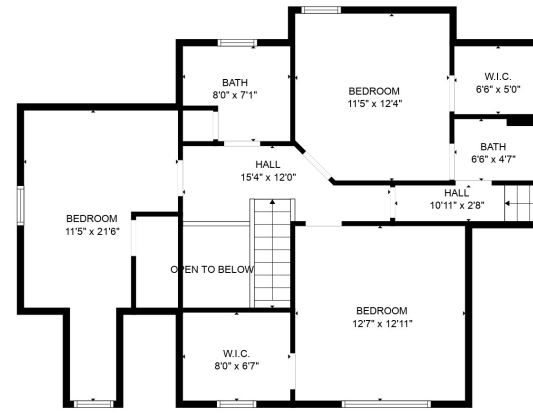

FLOOR 2

FLOOR 3

FLOOR 1

Total scanned area: 3349 sq. ft

SIZES AND DIMENSIONS ARE APPROXIMATE. ACTUAL MAY VARY.

Total scanned area: 3349 sq. ft

SIZES AND DIMENSIONS ARE APPROXIMATE. ACTUAL MAY VARY.

Total scanned area: 3349 sq. ft

SIZES AND DIMENSIONS ARE APPROXIMATE. ACTUAL MAY VARY.

Total scanned area: 3349 sq. ft

SIZES AND DIMENSIONS ARE APPROXIMATE. ACTUAL MAY VARY.