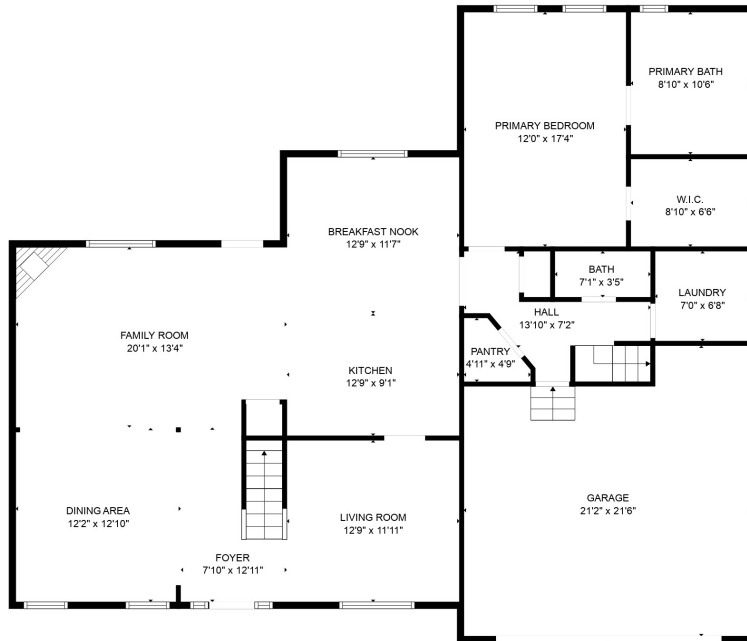

FLOOR 2

FLOOR 3

FLOOR 1

Total scanned area: 3349 sq. ft

SIZES AND DIMENSIONS ARE APPROXIMATE. ACTUAL MAY VARY.

Total scanned area: 3349 sq. ft

SIZES AND DIMENSIONS ARE APPROXIMATE. ACTUAL MAY VARY.

Total scanned area: 3349 sq. ft

SIZES AND DIMENSIONS ARE APPROXIMATE. ACTUAL MAY VARY.

Total scanned area: 3349 sq. ft

SIZES AND DIMENSIONS ARE APPROXIMATE. ACTUAL MAY VARY.