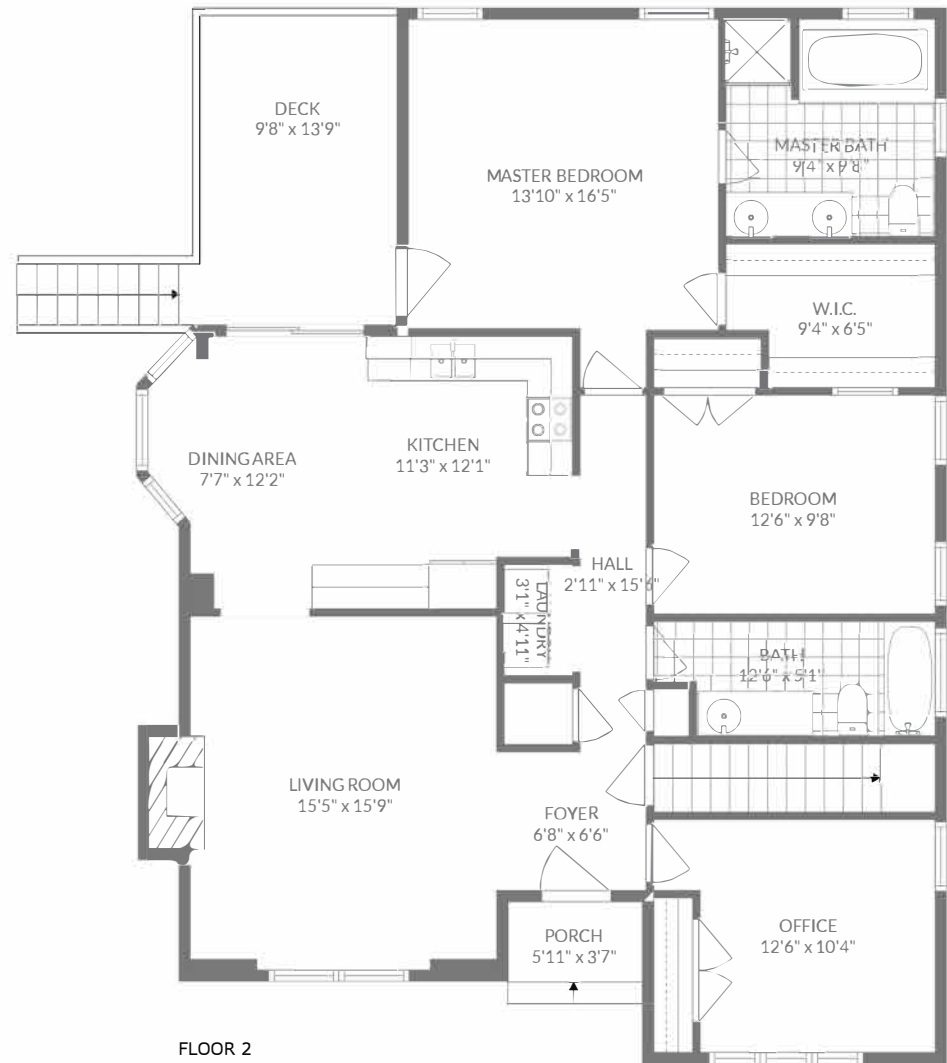

TOTAL: 2519 sq. ft

Below Ground: 1213 sq. ft, FLOOR 2: 1306 sq. ft

EXCLUDED AREAS: PATIO: 304 sq. ft, DECK: 123 sq. ft, PORCH: 22 sq. ft,
FIREPLACE: 8 sq. ft.

TOTAL: 2519 sq. ft

Below Ground: 1213 sq. ft, FLOOR 2: 1306 sq. ft

EXCLUDED AREAS: PATIO: 304 sq. ft, DECK: 123 sq. ft, PORCH: 22 sq. ft,
FIREPLACE: 8 sq. ft

TOTAL: 2519 sq. ft
 Below Ground: 1213 sq. ft, FLOOR 2: 1306 sq. ft
 EXCLUDED AREAS: PATIO: 304 sq. ft, DECK: 123 sq. ft, PORCH: 22 sq. ft,
 FIREPLACE: 8 sq. ft