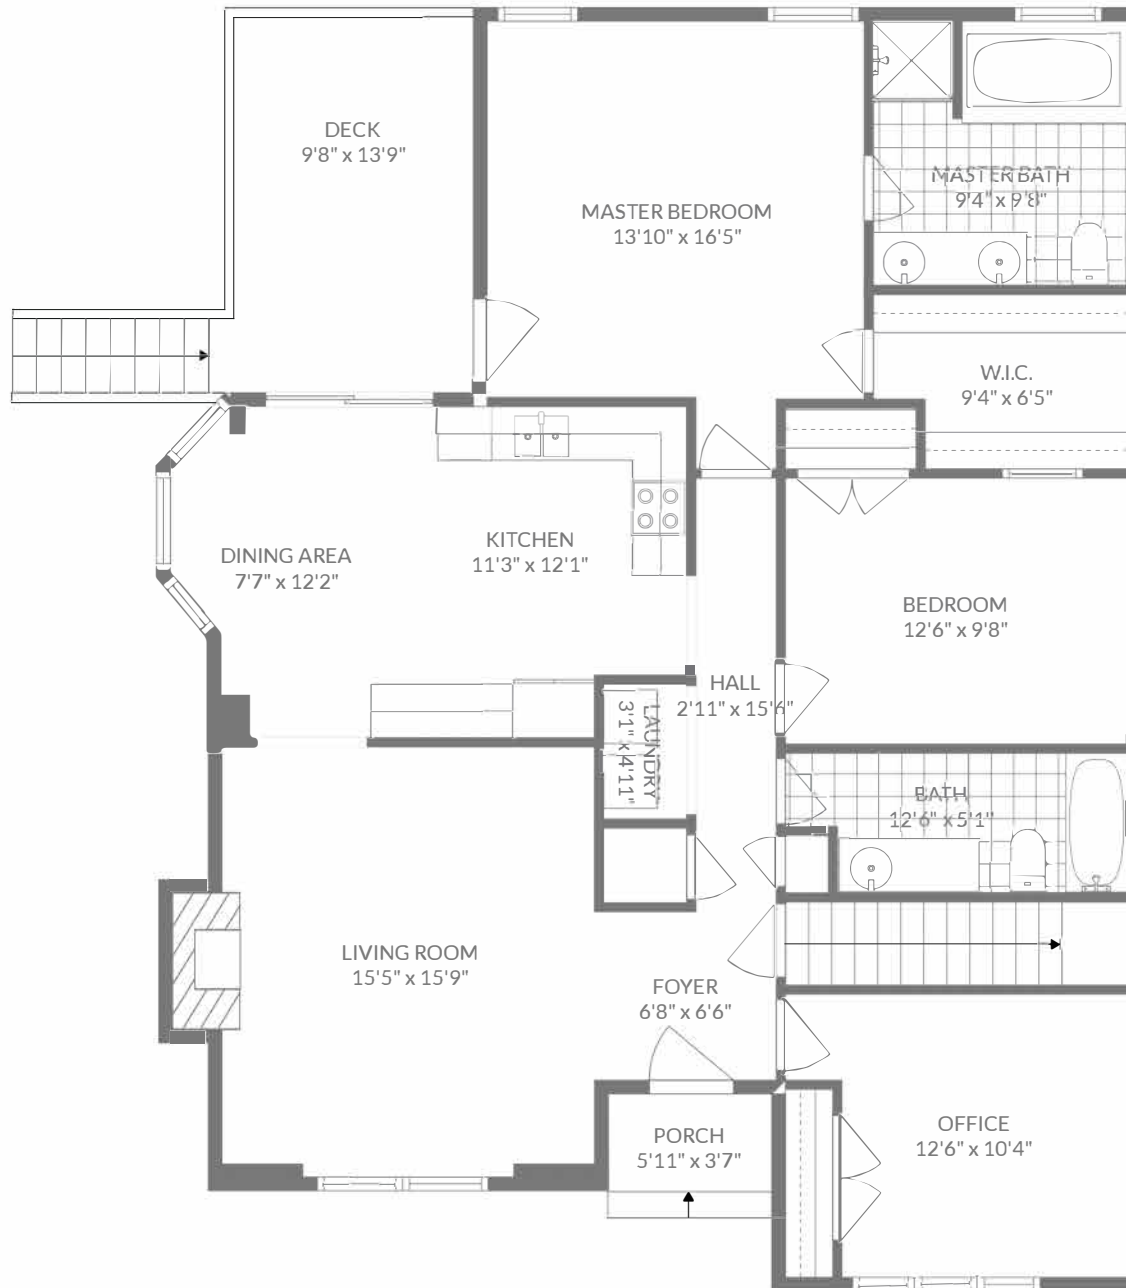

TOTAL: 2519 sq. ft

Below Ground: 1213 sq. ft, FLOOR 2: 1306 sq. ft

EXCLUDED AREAS: PATIO: 304 sq. ft, DECK: 123 sq. ft, PORCH: 22 sq. ft,
FIREPLACE: 8 sq. ft.

TOTAL: 2519 sq. ft

Below Ground: 1213 sq. ft, FLOOR 2: 1306 sq. ft

EXCLUDED AREAS: PATIO: 304 sq. ft, DECK: 123 sq. ft, PORCH: 22 sq. ft,
FIREPLACE: 8 sq. ft

TOTAL: 2519 sq. ft
 Below Ground: 1213 sq. ft, FLOOR 2: 1306 sq. ft
 EXCLUDED AREAS: PATIO: 304 sq. ft, DECK: 123 sq. ft, PORCH: 22 sq. ft,
 FIREPLACE: 8 sq. ft