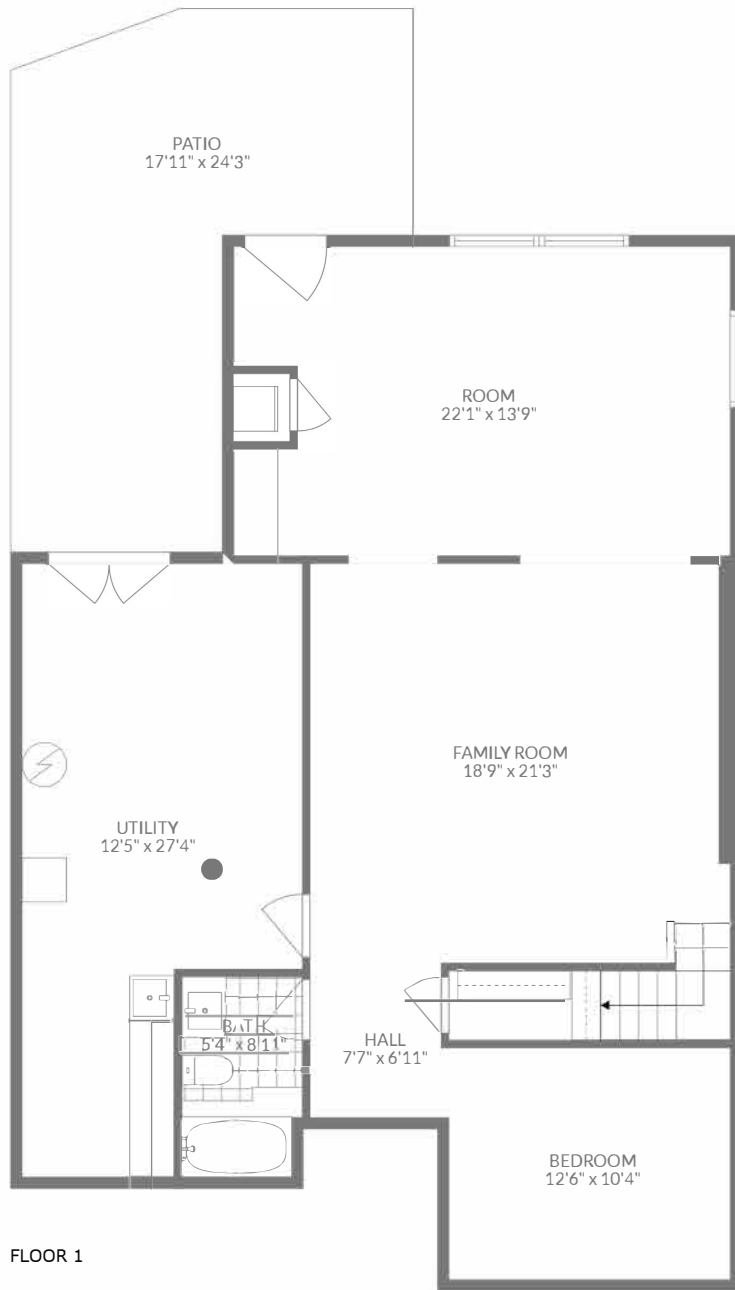

TOTAL: 2519 sq. ft

Below Ground: 1213 sq. ft, FLOOR 2: 1306 sq. ft

EXCLUDED AREAS: PATIO: 304 sq. ft, DECK: 123 sq. ft, PORCH: 22 sq. ft,
FIREPLACE: 8 sq. ft.

TOTAL: 2519 sq. ft

Below Ground: 1213 sq. ft, FLOOR 2: 1306 sq. ft

EXCLUDED AREAS: PATIO: 304 sq. ft, DECK: 123 sq. ft, PORCH: 22 sq. ft,
FIREPLACE: 8 sq. ft

TOTAL: 2519 sq. ft
 Below Ground: 1213 sq. ft, FLOOR 2: 1306 sq. ft
 EXCLUDED AREAS: PATIO: 304 sq. ft, DECK: 123 sq. ft, PORCH: 22 sq. ft,
 FIREPLACE: 8 sq. ft