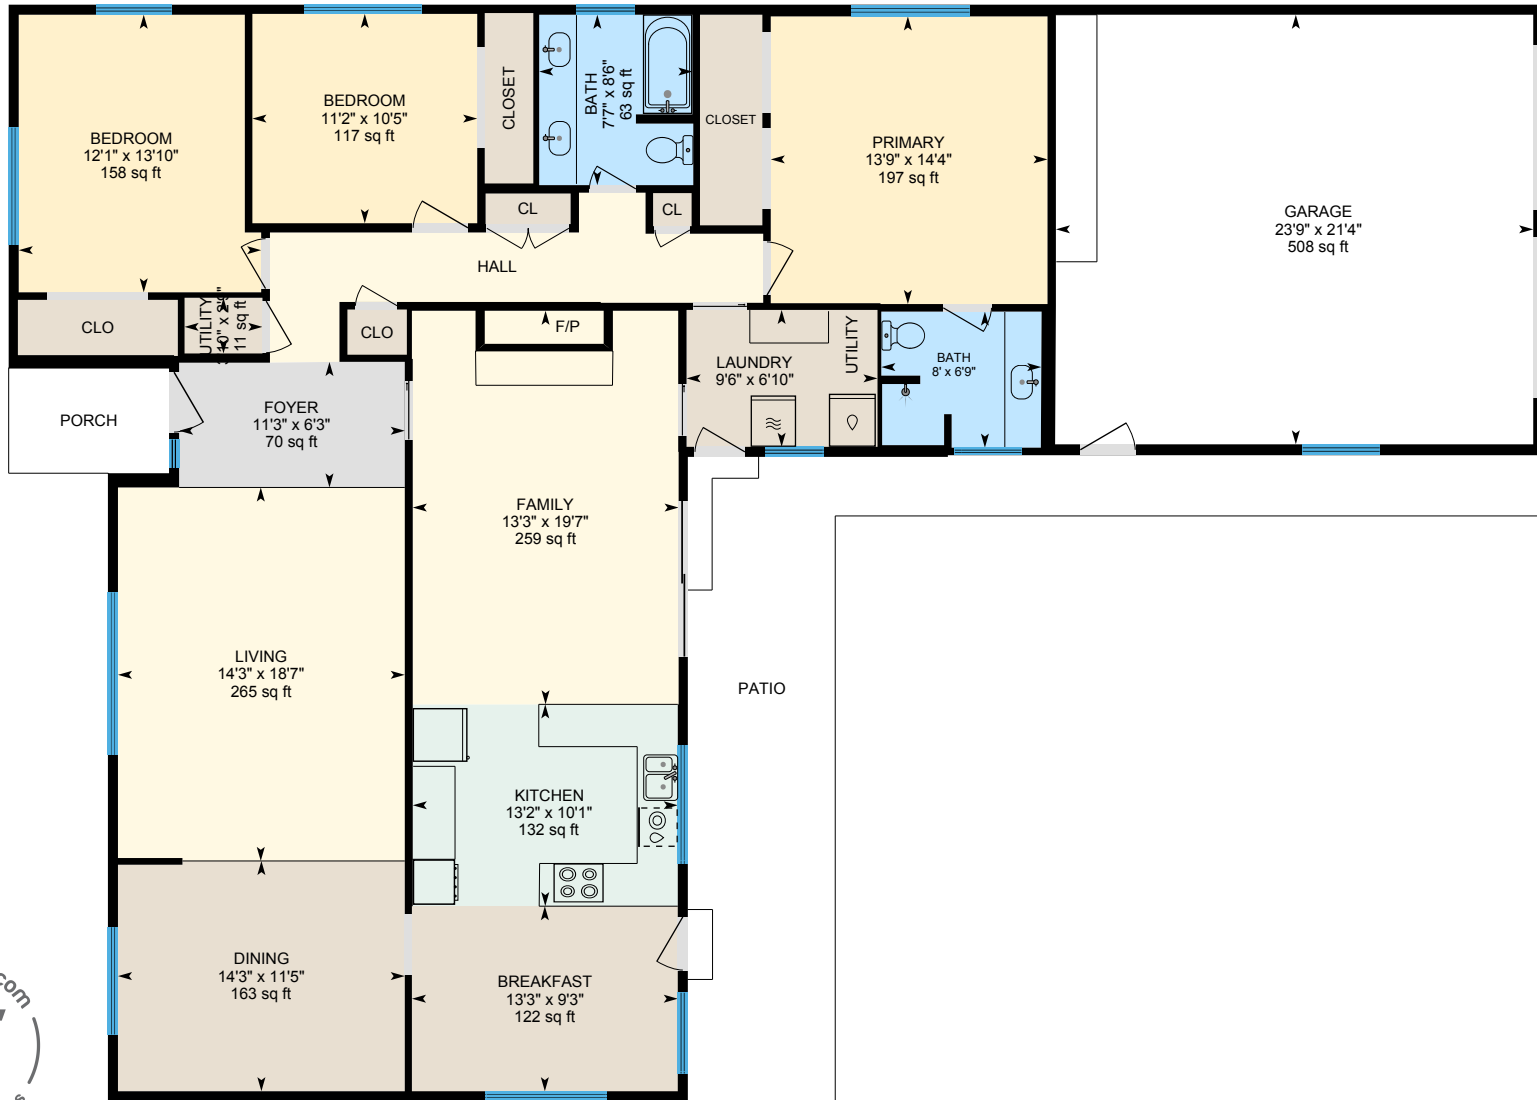

716 Dorchester Ave, Modesto, CA

Main Floor Finished Area 2057.53 sq ft
Unfinished Area 542.91 sq ft

PREPARED: 2025/01/21

White regions are excluded from total floor area in iGUIDE floor plans. All room dimensions and floor areas must be considered approximate and are subject to independent verification.