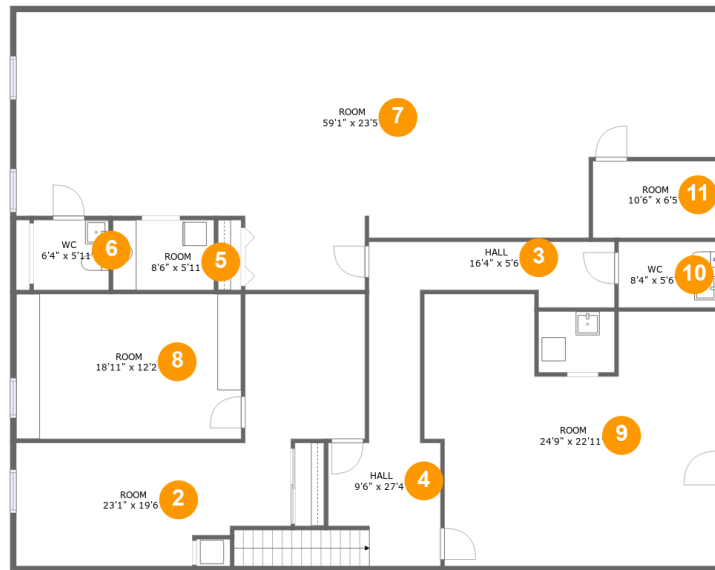

FLOOR 2

FLOOR 1

Property Summary

 **2** floors

 **2,942** total sqft

 **2** half baths

Room Dimensions

Floor 1

Total sqft: 76

Living area: 76

#	Room name	Dimensions	Area (sqft)	Counted as Living Area
1	Foyer	6'9" x 3'10"	54 sq. ft	Yes

Room Dimensions

Floor 2

Total sqft: 2866

Living area: 2310

#	Room name	Dimensions	Area (sqft)	Counted as Living Area
2	Room	23'1" x 19'6"	339 sq. ft	Yes
3	Hall	16'4" x 5'6"	76 sq. ft	Yes
4	Hall	9'6" x 27'4"	194 sq. ft	Yes
5	Room	8'6" x 5'11"	50 sq. ft	Yes
6	Wc	6'4" x 5'11"	37 sq. ft	Yes
7	Room	59'1" x 23'5"	1059 sq. ft	Yes
8	Room	18'11" x 12'2"	231 sq. ft	Yes
9	Room	24'9" x 22'11"	487 sq. ft	No
10	Wc	8'4" x 5'6"	46 sq. ft	Yes
11	Room	10'6" x 6'5"	68 sq. ft	Yes

1 Floor 1 - Foyer

Dimensions: 6'9" x 3'10"
Area: 54 sq. ft
Counted as Living Area:
Yes

Heated: Yes
Finished: Yes
Enclosed: Yes
Contiguous:
Yes
Permitted: Yes
Wet Space: No
Addition: No
Conversion: No

2 Floor 2 - Room

Dimensions: 23'1" x 19'6"
Area: 339 sq. ft
Counted as Living Area:
Yes

Heated: Yes
Finished: Yes
Enclosed: Yes
Contiguous:
Yes
Permitted: Yes
Wet Space: No
Addition: No
Conversion: No

3 Floor 2 - Hall

Dimensions: 16'4" x 5'6"
Area: 76 sq. ft
Counted as Living Area:
Yes