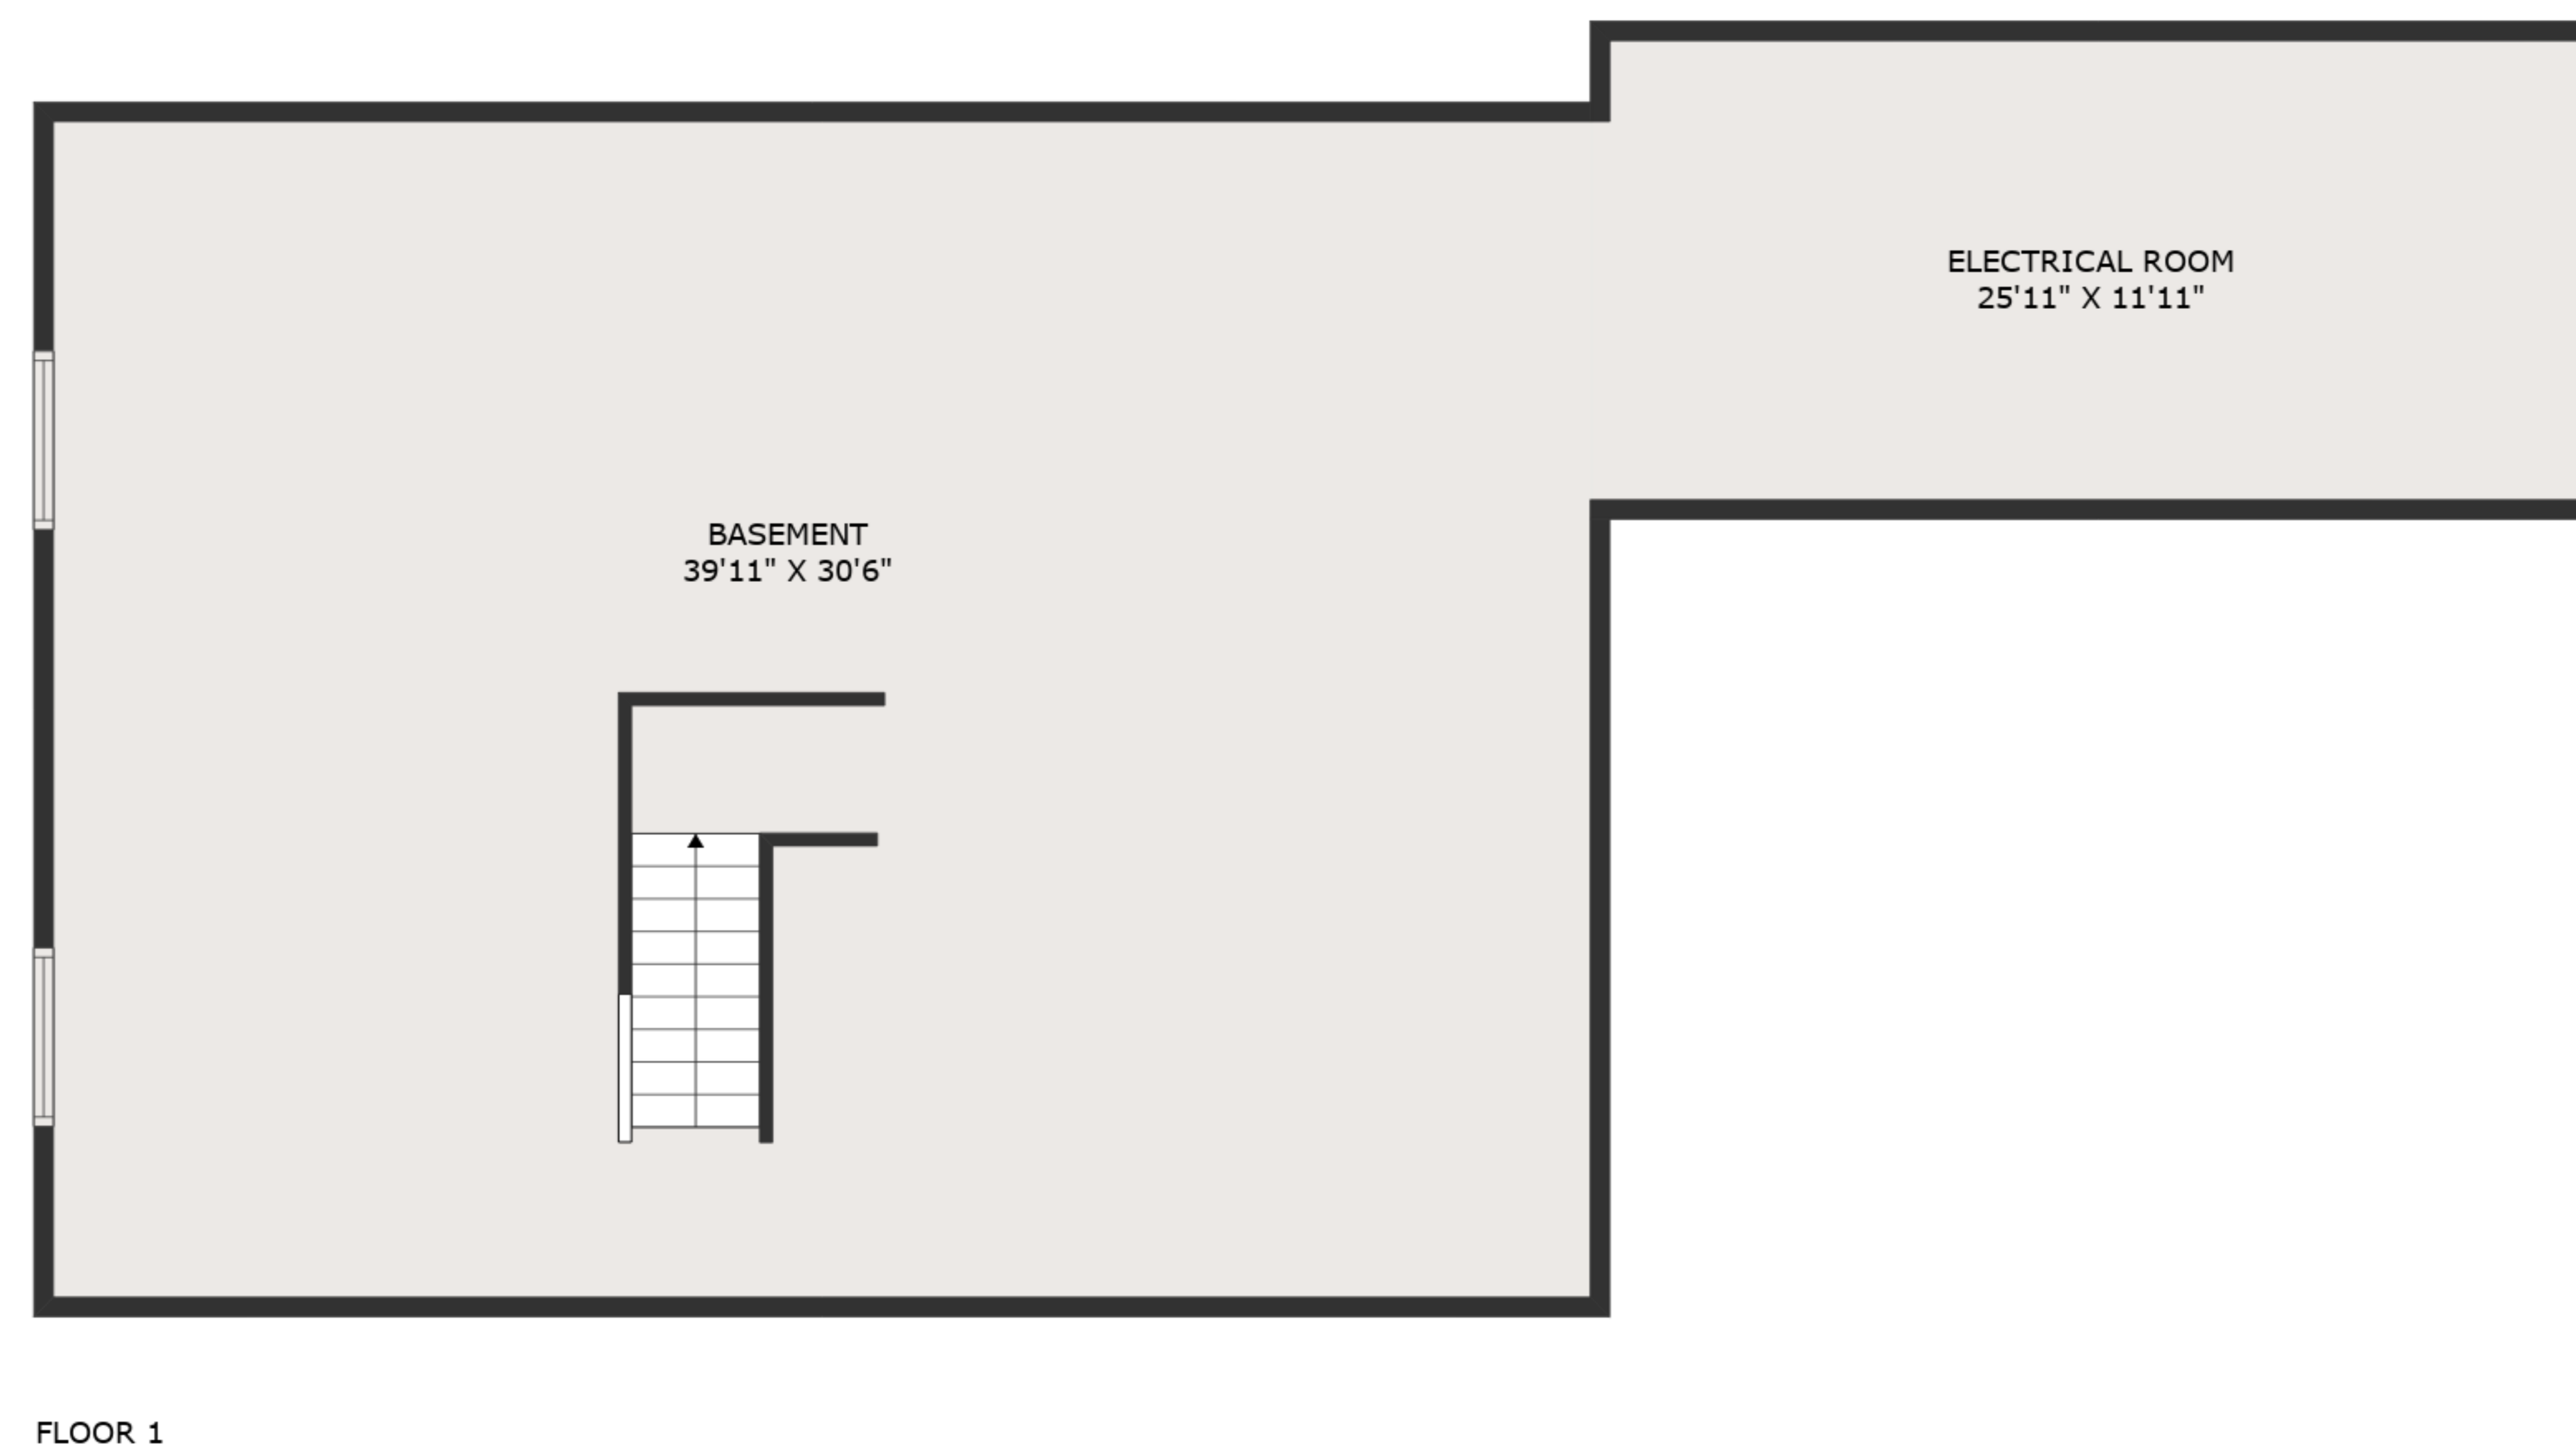

TOTAL: 3349 sq. ft

BELOW GROUND: 0 sq. ft, FLOOR 2: 1919 sq. ft, FLOOR 3: 1430 sq. ft

EXCLUDED AREAS: BASEMENT: 1217 sq. ft, ELECTRICAL ROOM: 308 sq. ft, GARAGE: 787 sq. ft

MEASUREMENTS ARE DEEMED HIGHLY RELIABLE BUT NOT GUARANTEED.