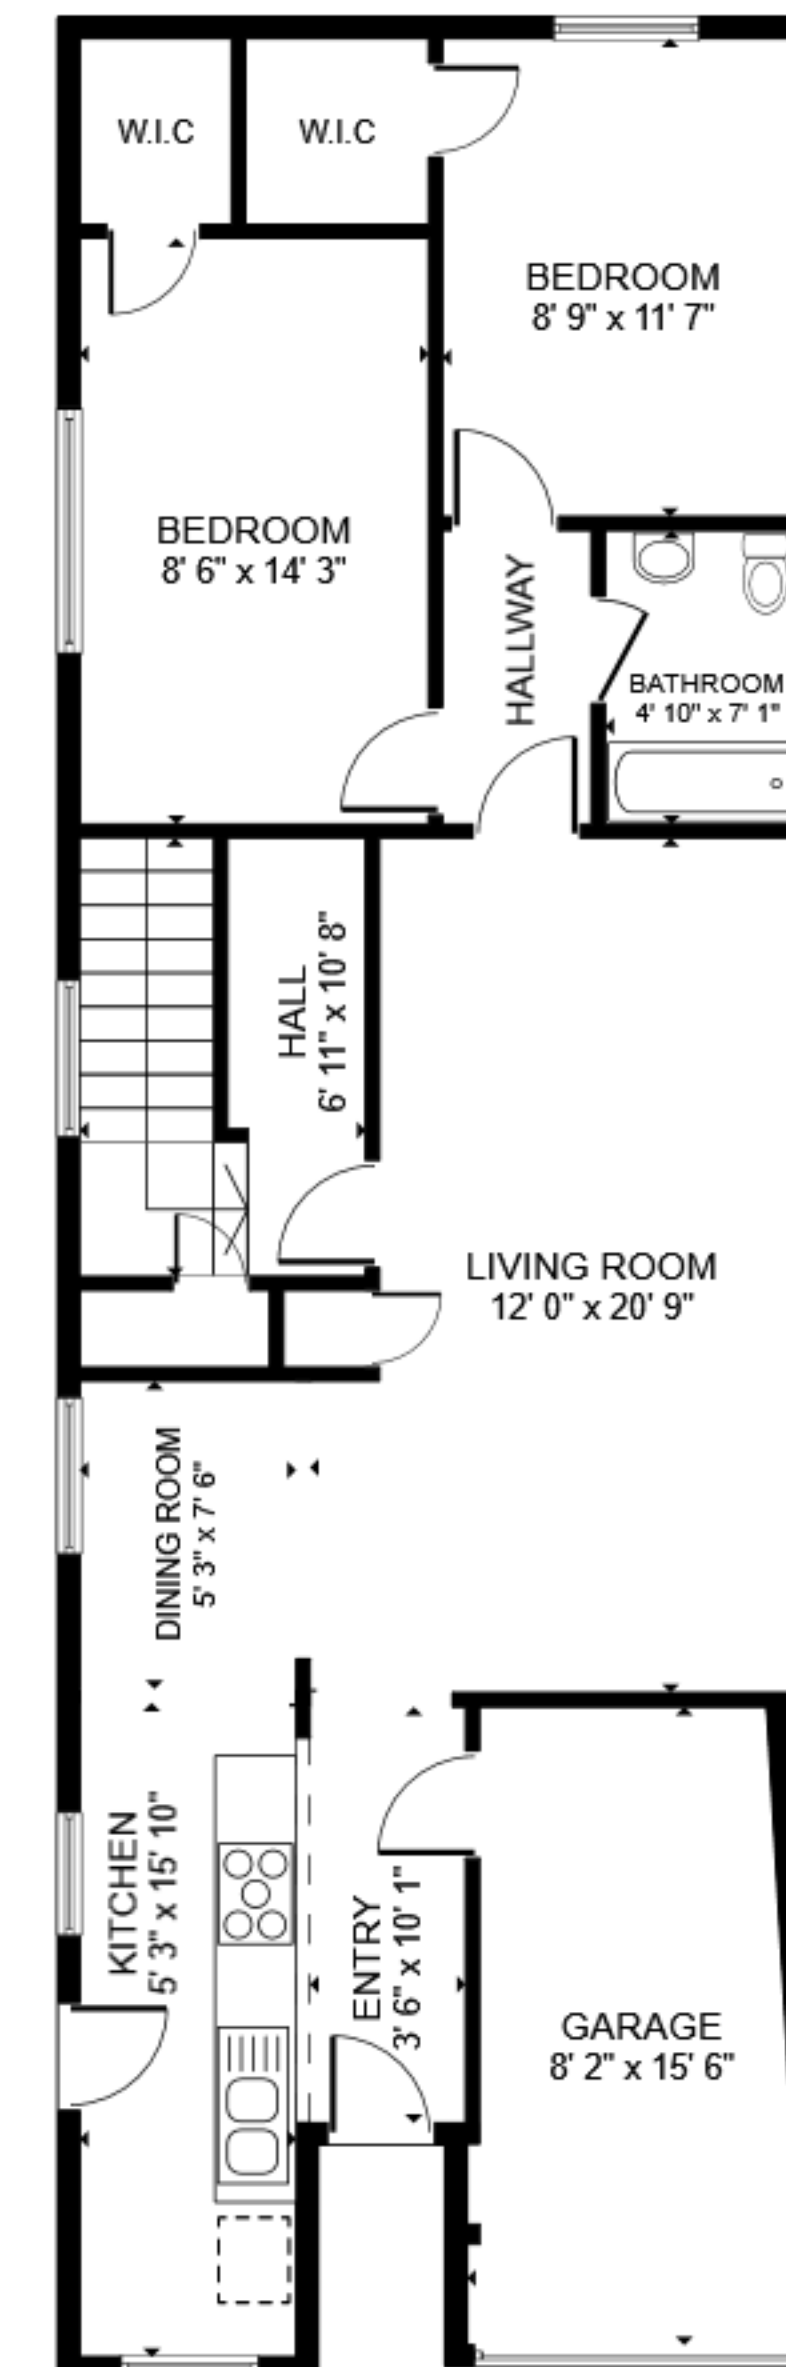

**FLOOR 1**

**FLOOR 2**

TOTAL : 1,555 sq.ft.  
 NET : 1,555 sq.ft.  
 FLOOR 1 717 sq.ft. FLOOR 2 838 sq.ft.  
 EXCLUDED AREAS : GARAGE 116 sq.ft.  
 SIZES AND DIMENSIONS ARE APPROXIMATE, ACTUAL MAY VARY.