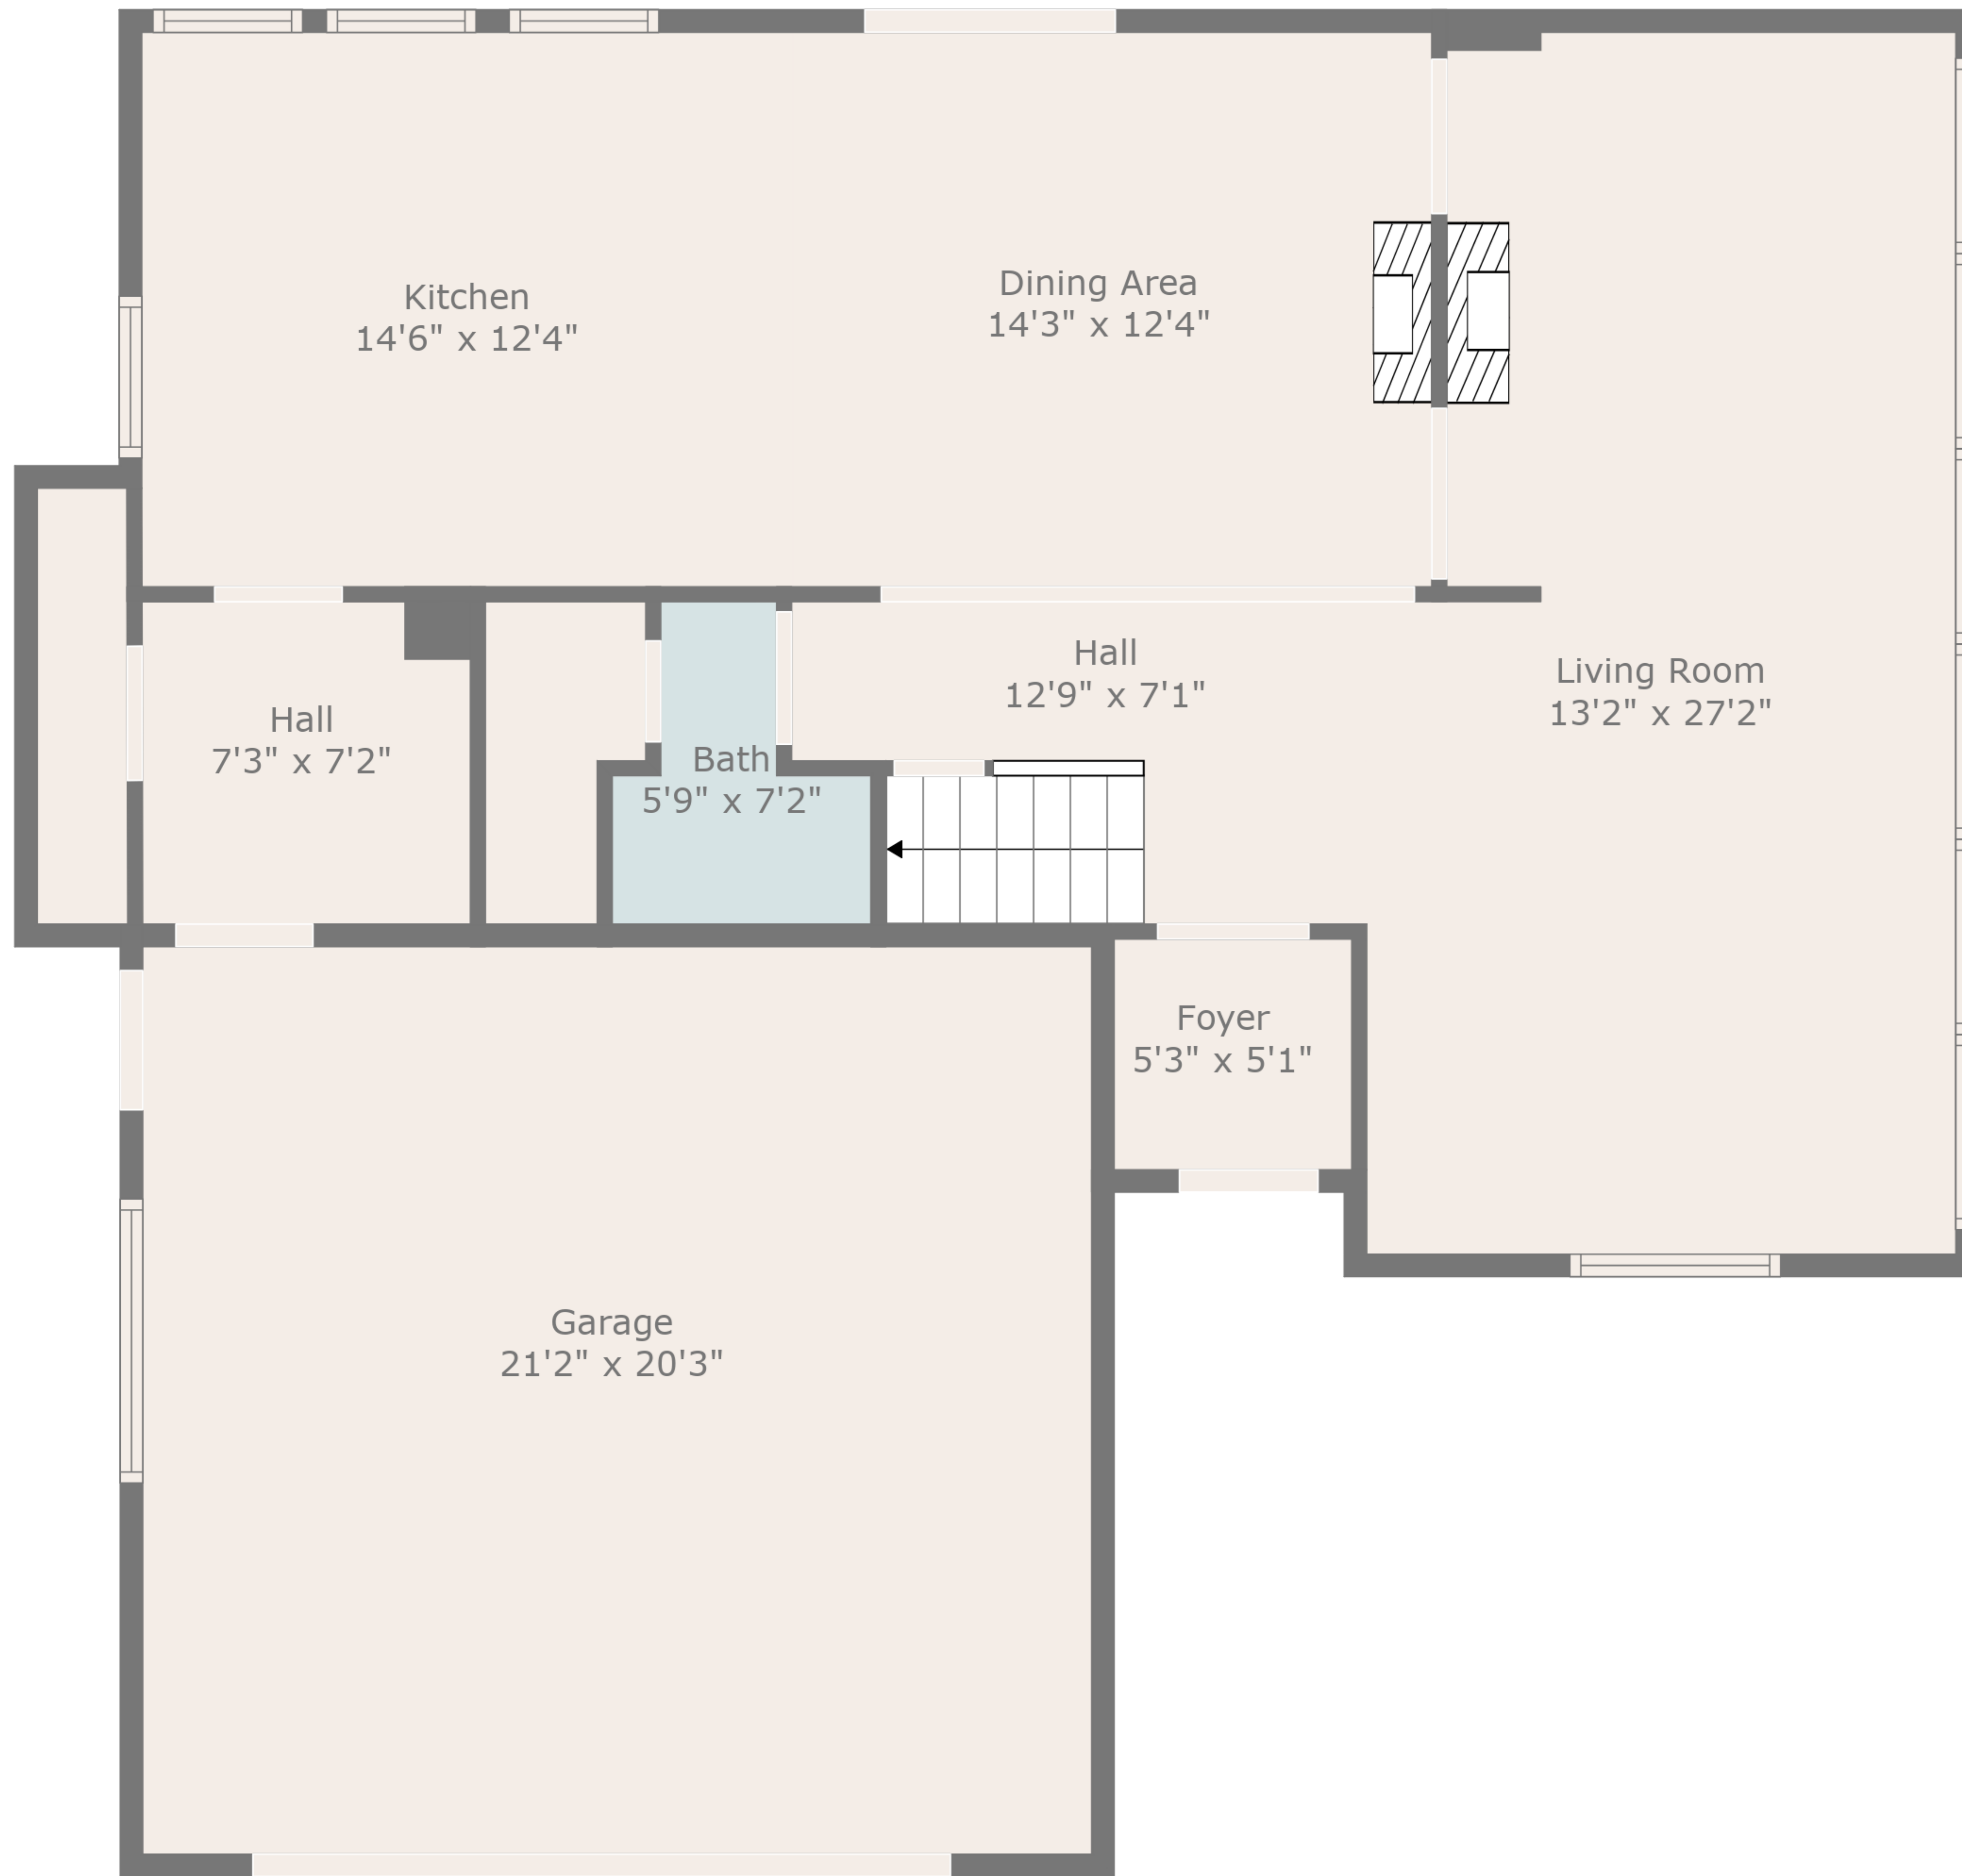

TOTAL: 2086 sq. ft

FLOOR 1: 1041 sq. ft, FLOOR 2: 1045 sq. ft

EXCLUDED AREAS: GARAGE: 439 sq. ft

TOTAL: 2086 sq. ft

FLOOR 1: 1041 sq. ft, FLOOR 2: 1045 sq. ft

EXCLUDED AREAS: GARAGE: 439 sq. ft

Floor 1

Floor 2