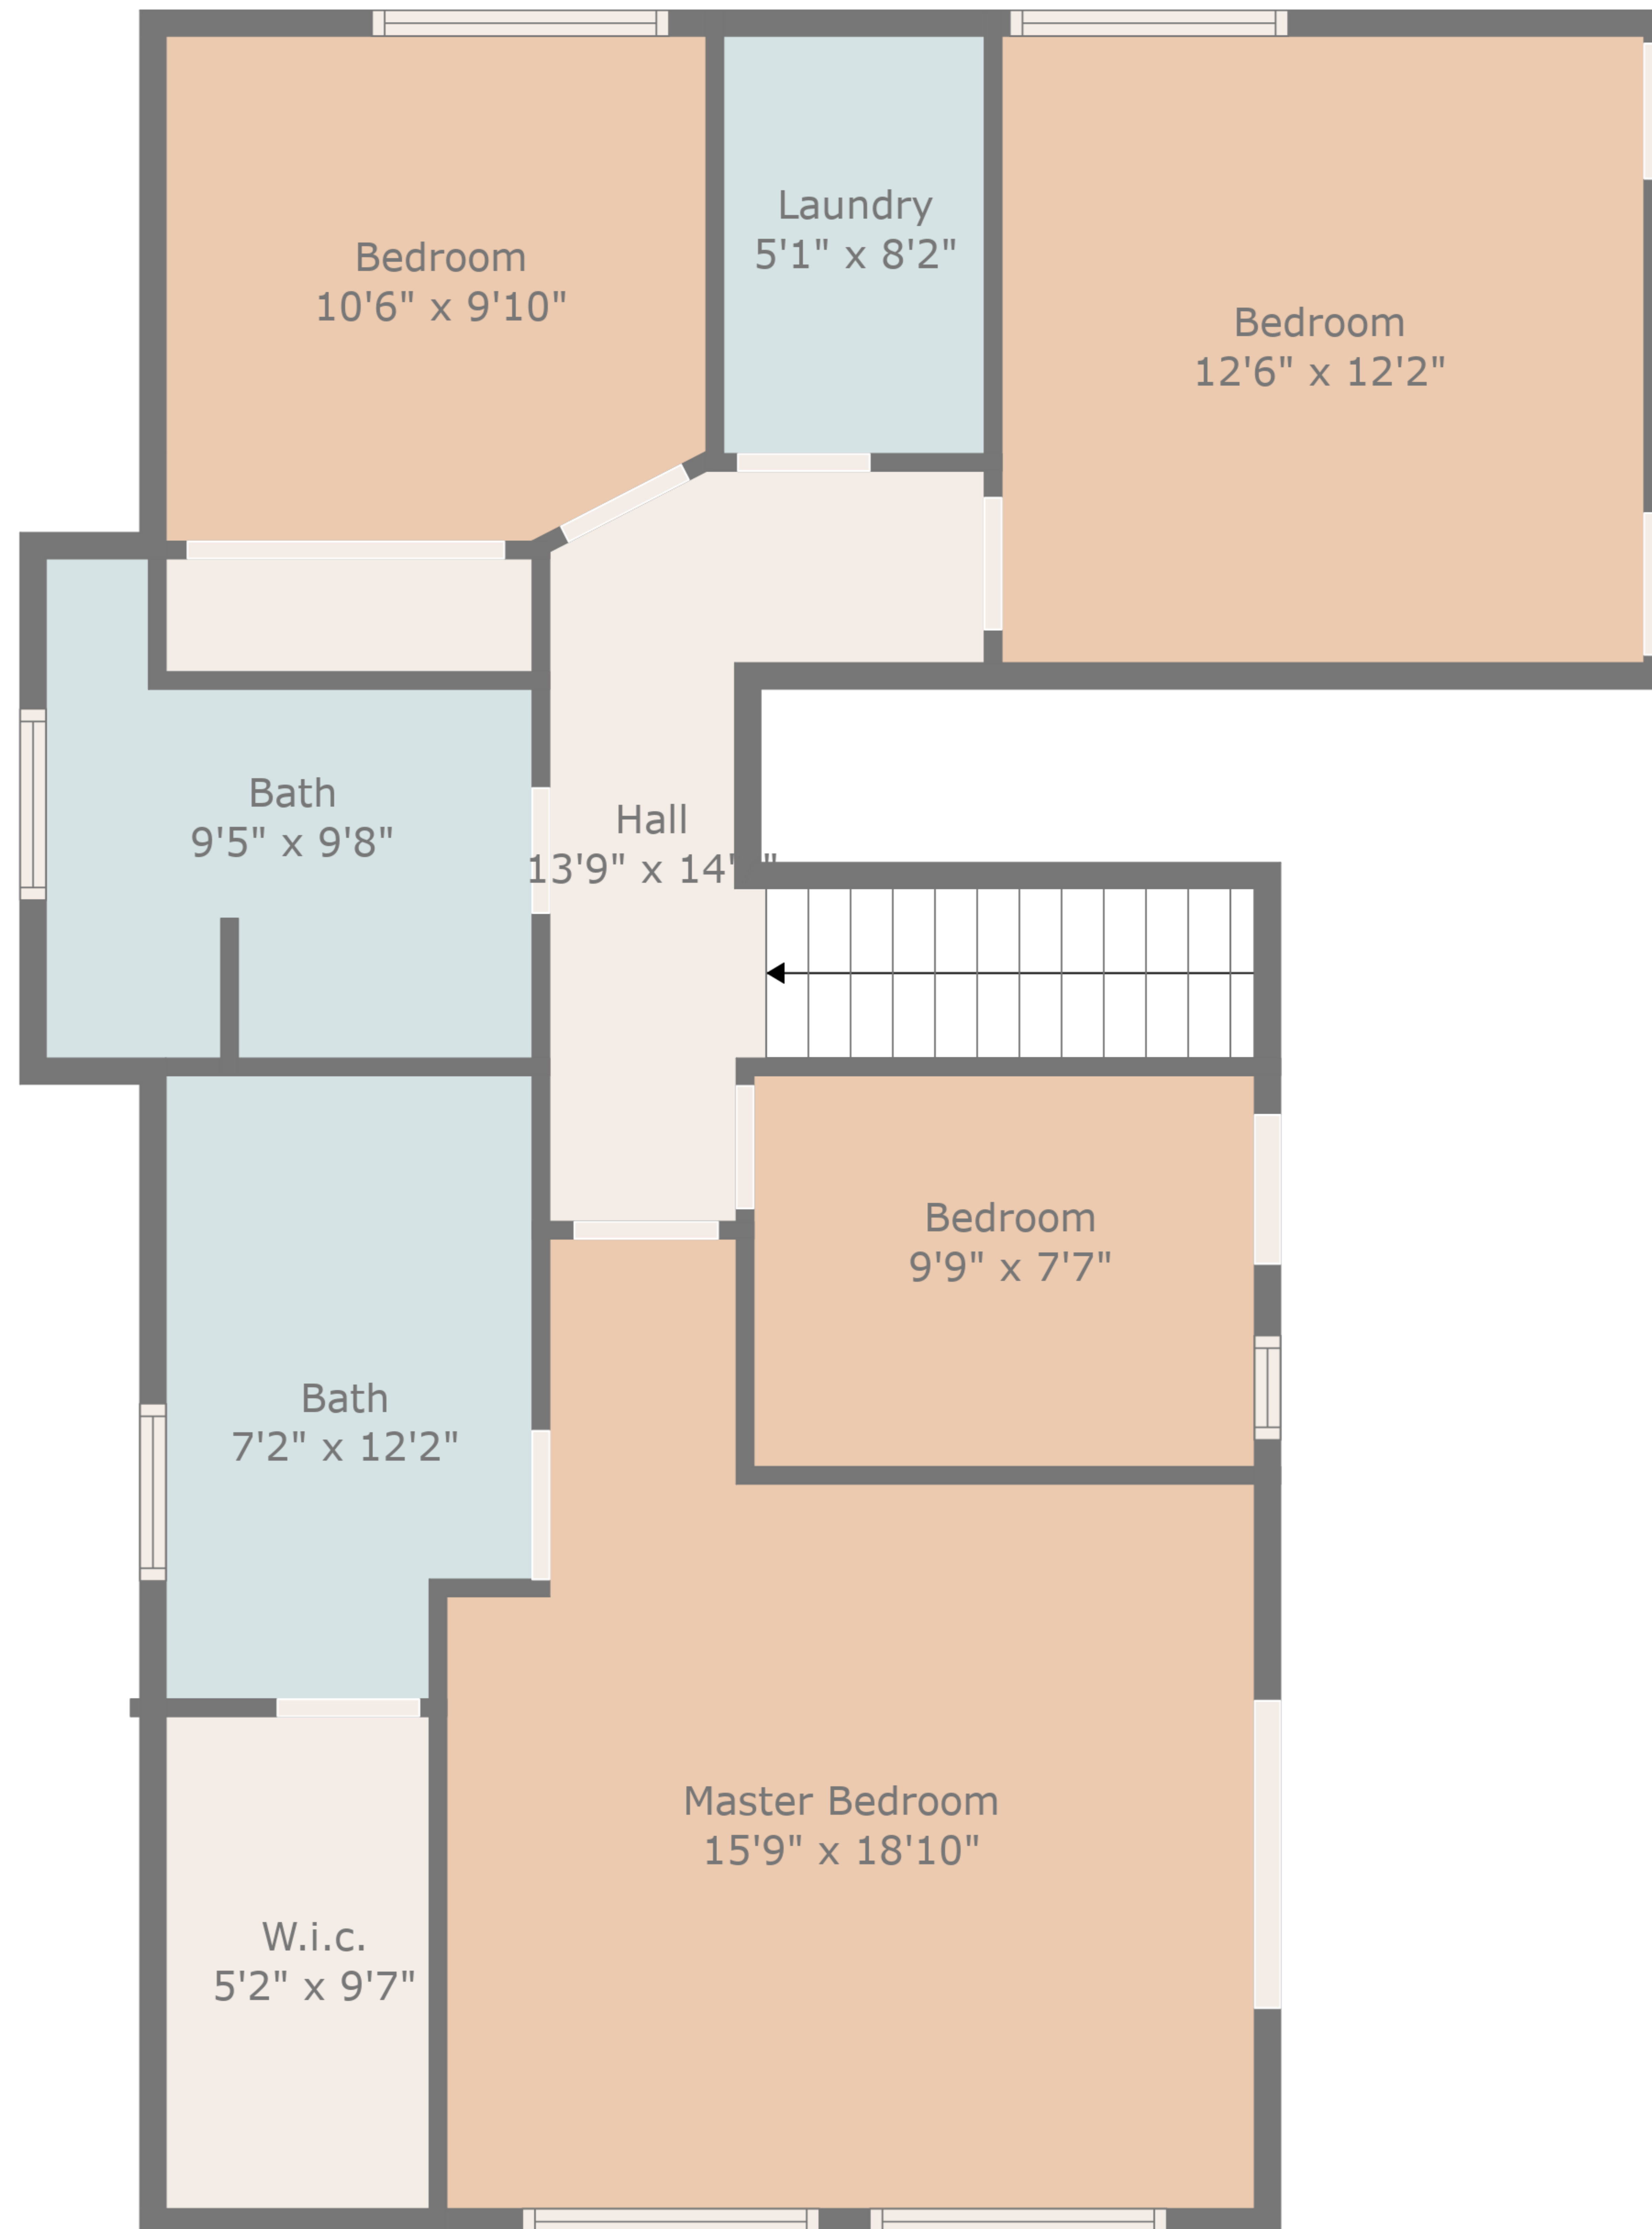

TOTAL: 2086 sq. ft

FLOOR 1: 1041 sq. ft, FLOOR 2: 1045 sq. ft

EXCLUDED AREAS: GARAGE: 439 sq. ft

TOTAL: 2086 sq. ft

FLOOR 1: 1041 sq. ft, FLOOR 2: 1045 sq. ft

EXCLUDED AREAS: GARAGE: 439 sq. ft

Floor 1

Floor 2