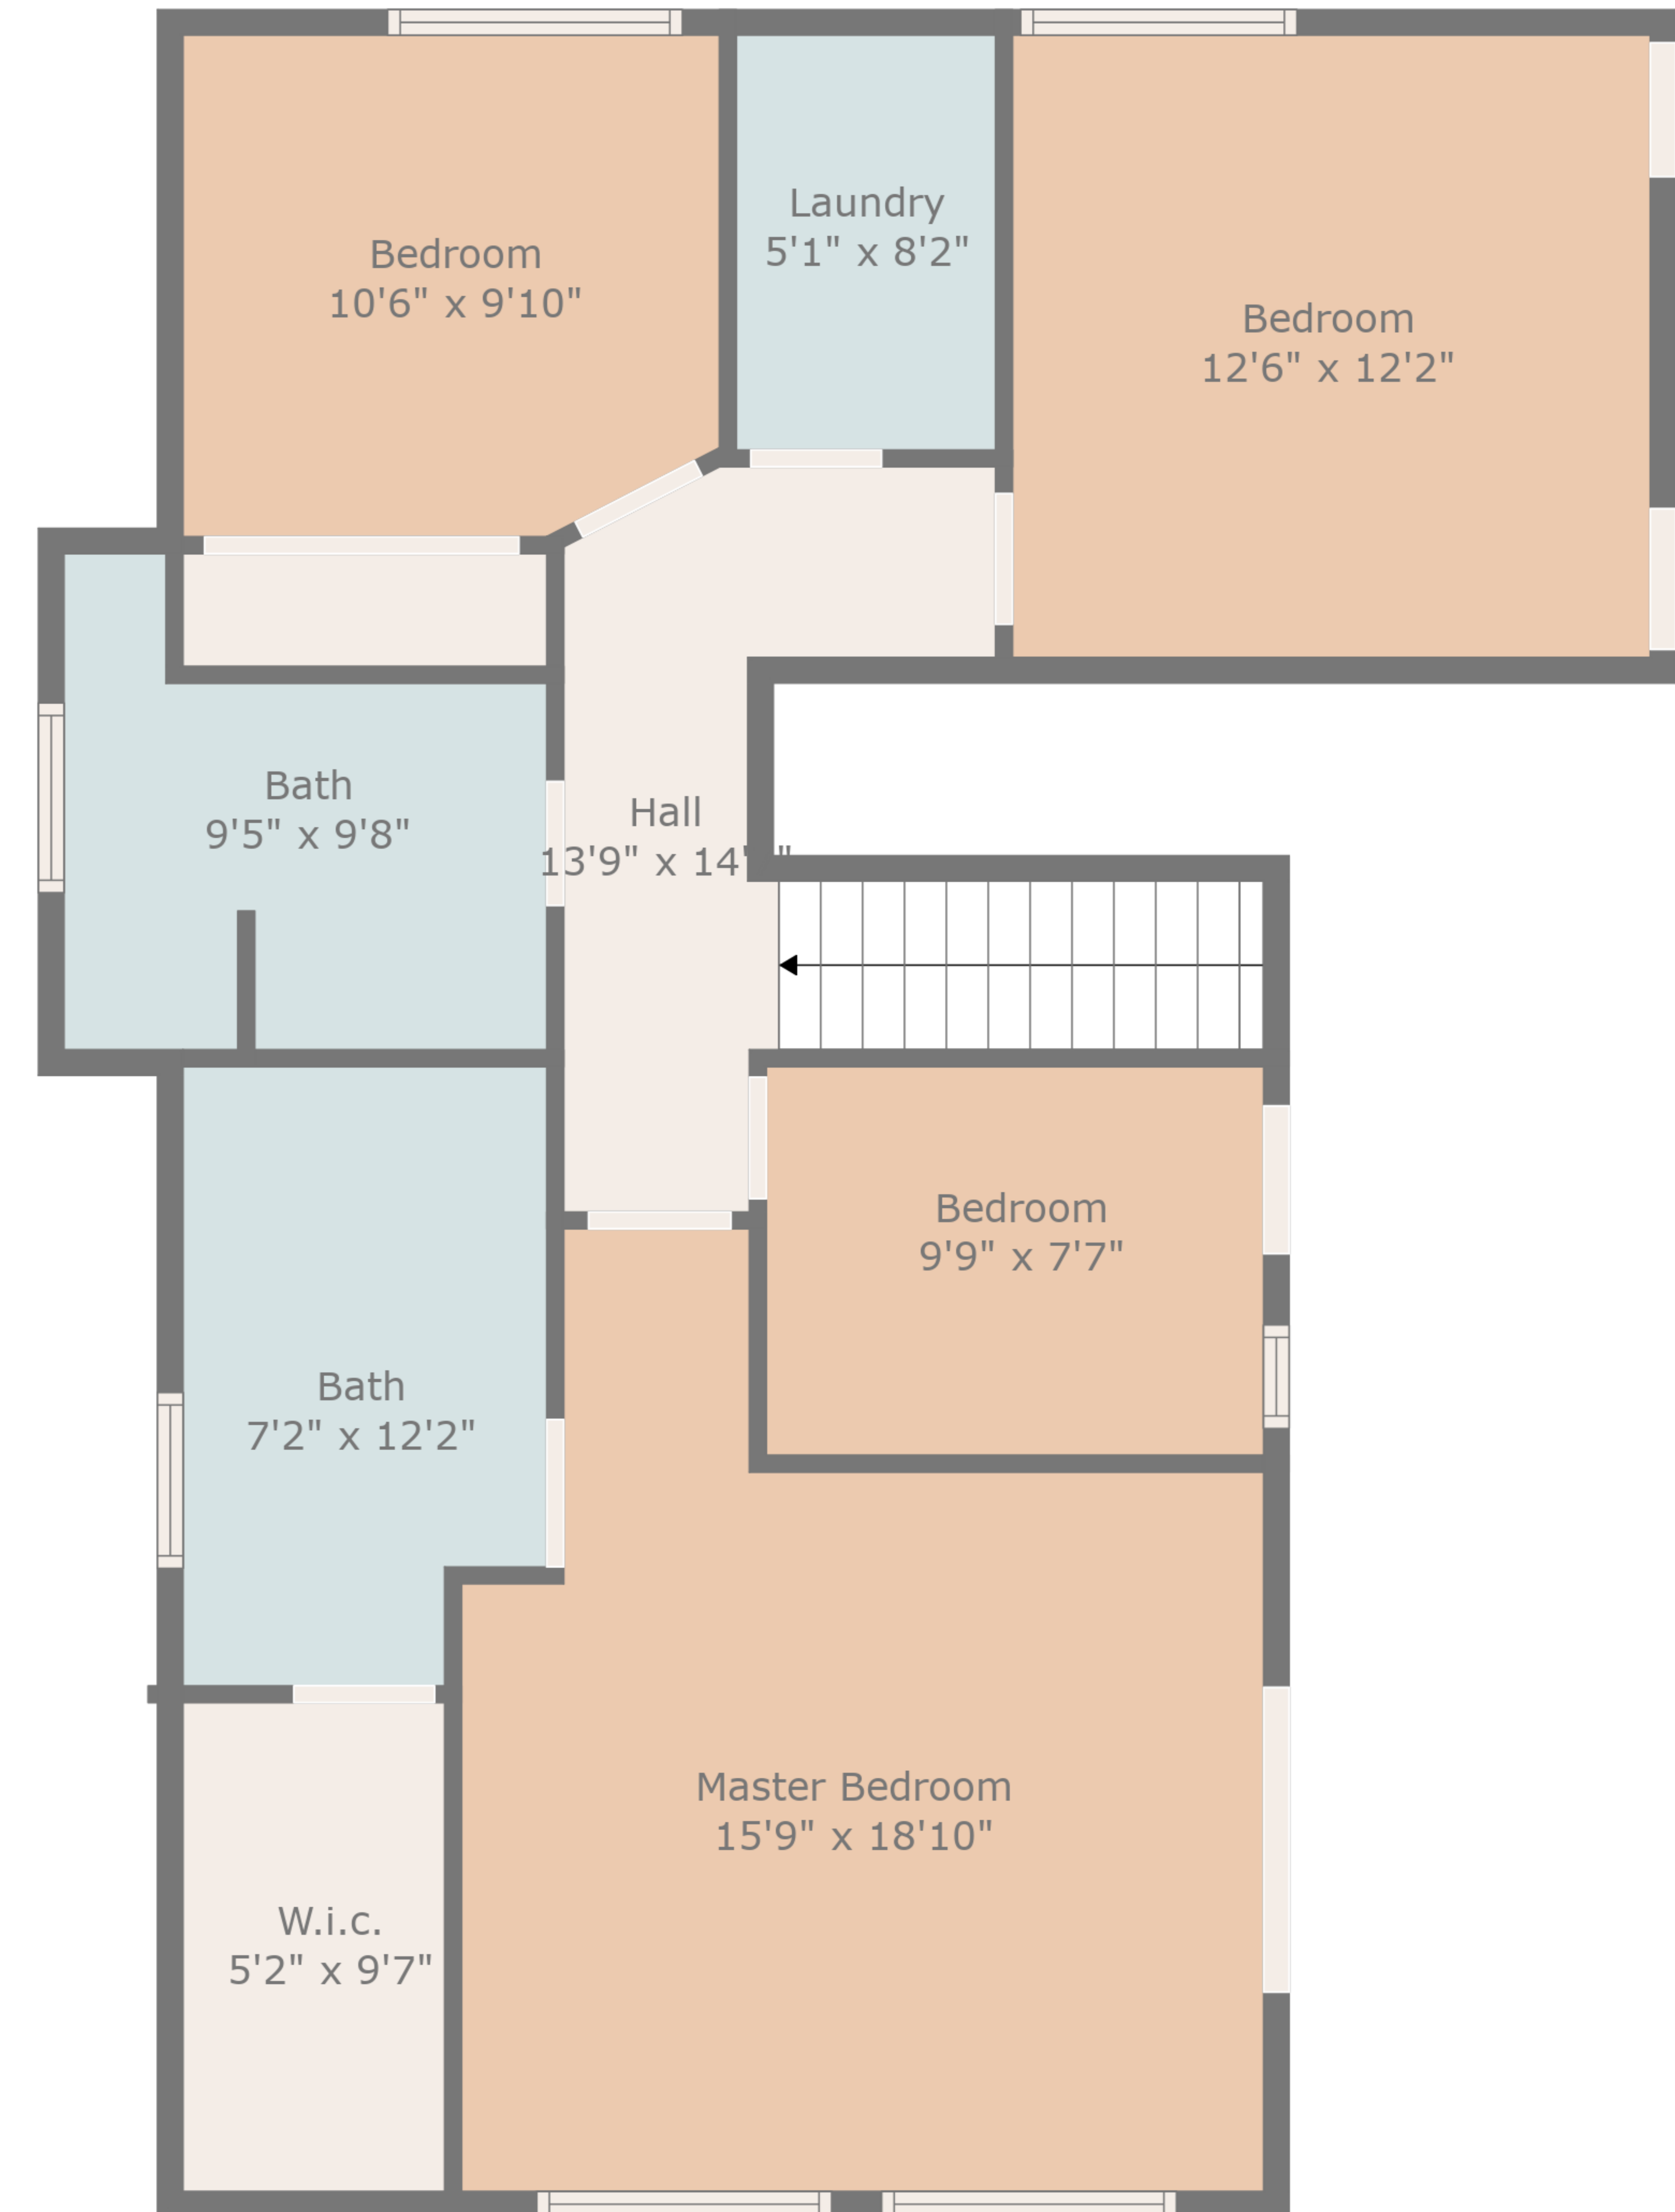

TOTAL: 2086 sq. ft

FLOOR 1: 1041 sq. ft, FLOOR 2: 1045 sq. ft

EXCLUDED AREAS: GARAGE: 439 sq. ft

TOTAL: 2086 sq. ft

FLOOR 1: 1041 sq. ft, FLOOR 2: 1045 sq. ft

EXCLUDED AREAS: GARAGE: 439 sq. ft

Floor 1

Floor 2