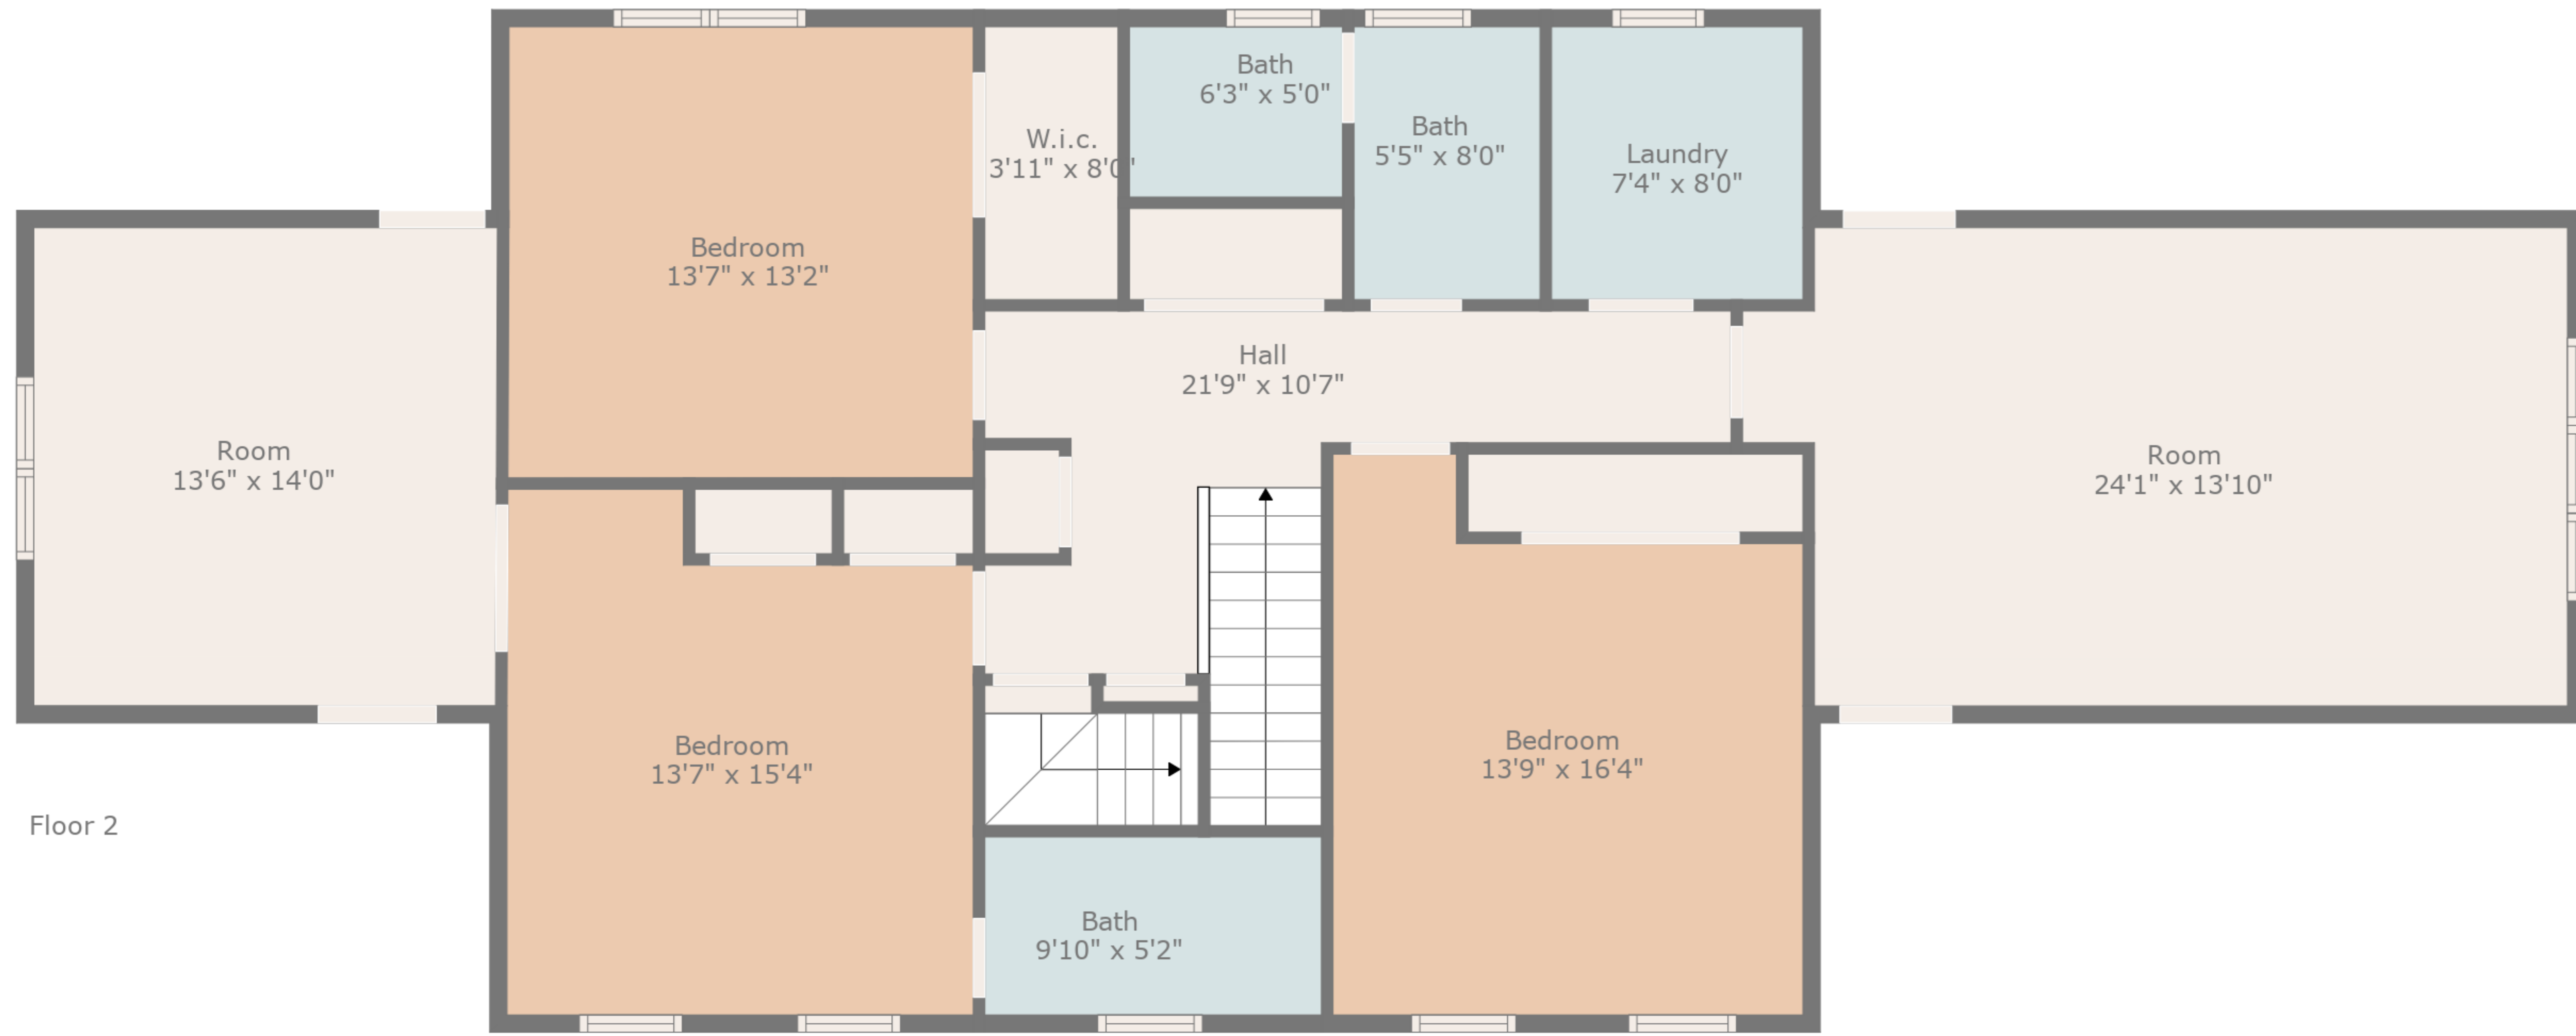

Room Dimensions Should Not Be Used For Total Sqft And Should Be Verified For Accuracy

Room Dimensions Should Not Be Used For Total Sqft And Should Be Verified For Accuracy

Attic
37'9" x 22'8"

Floor 2

Floor 3

Floor 1