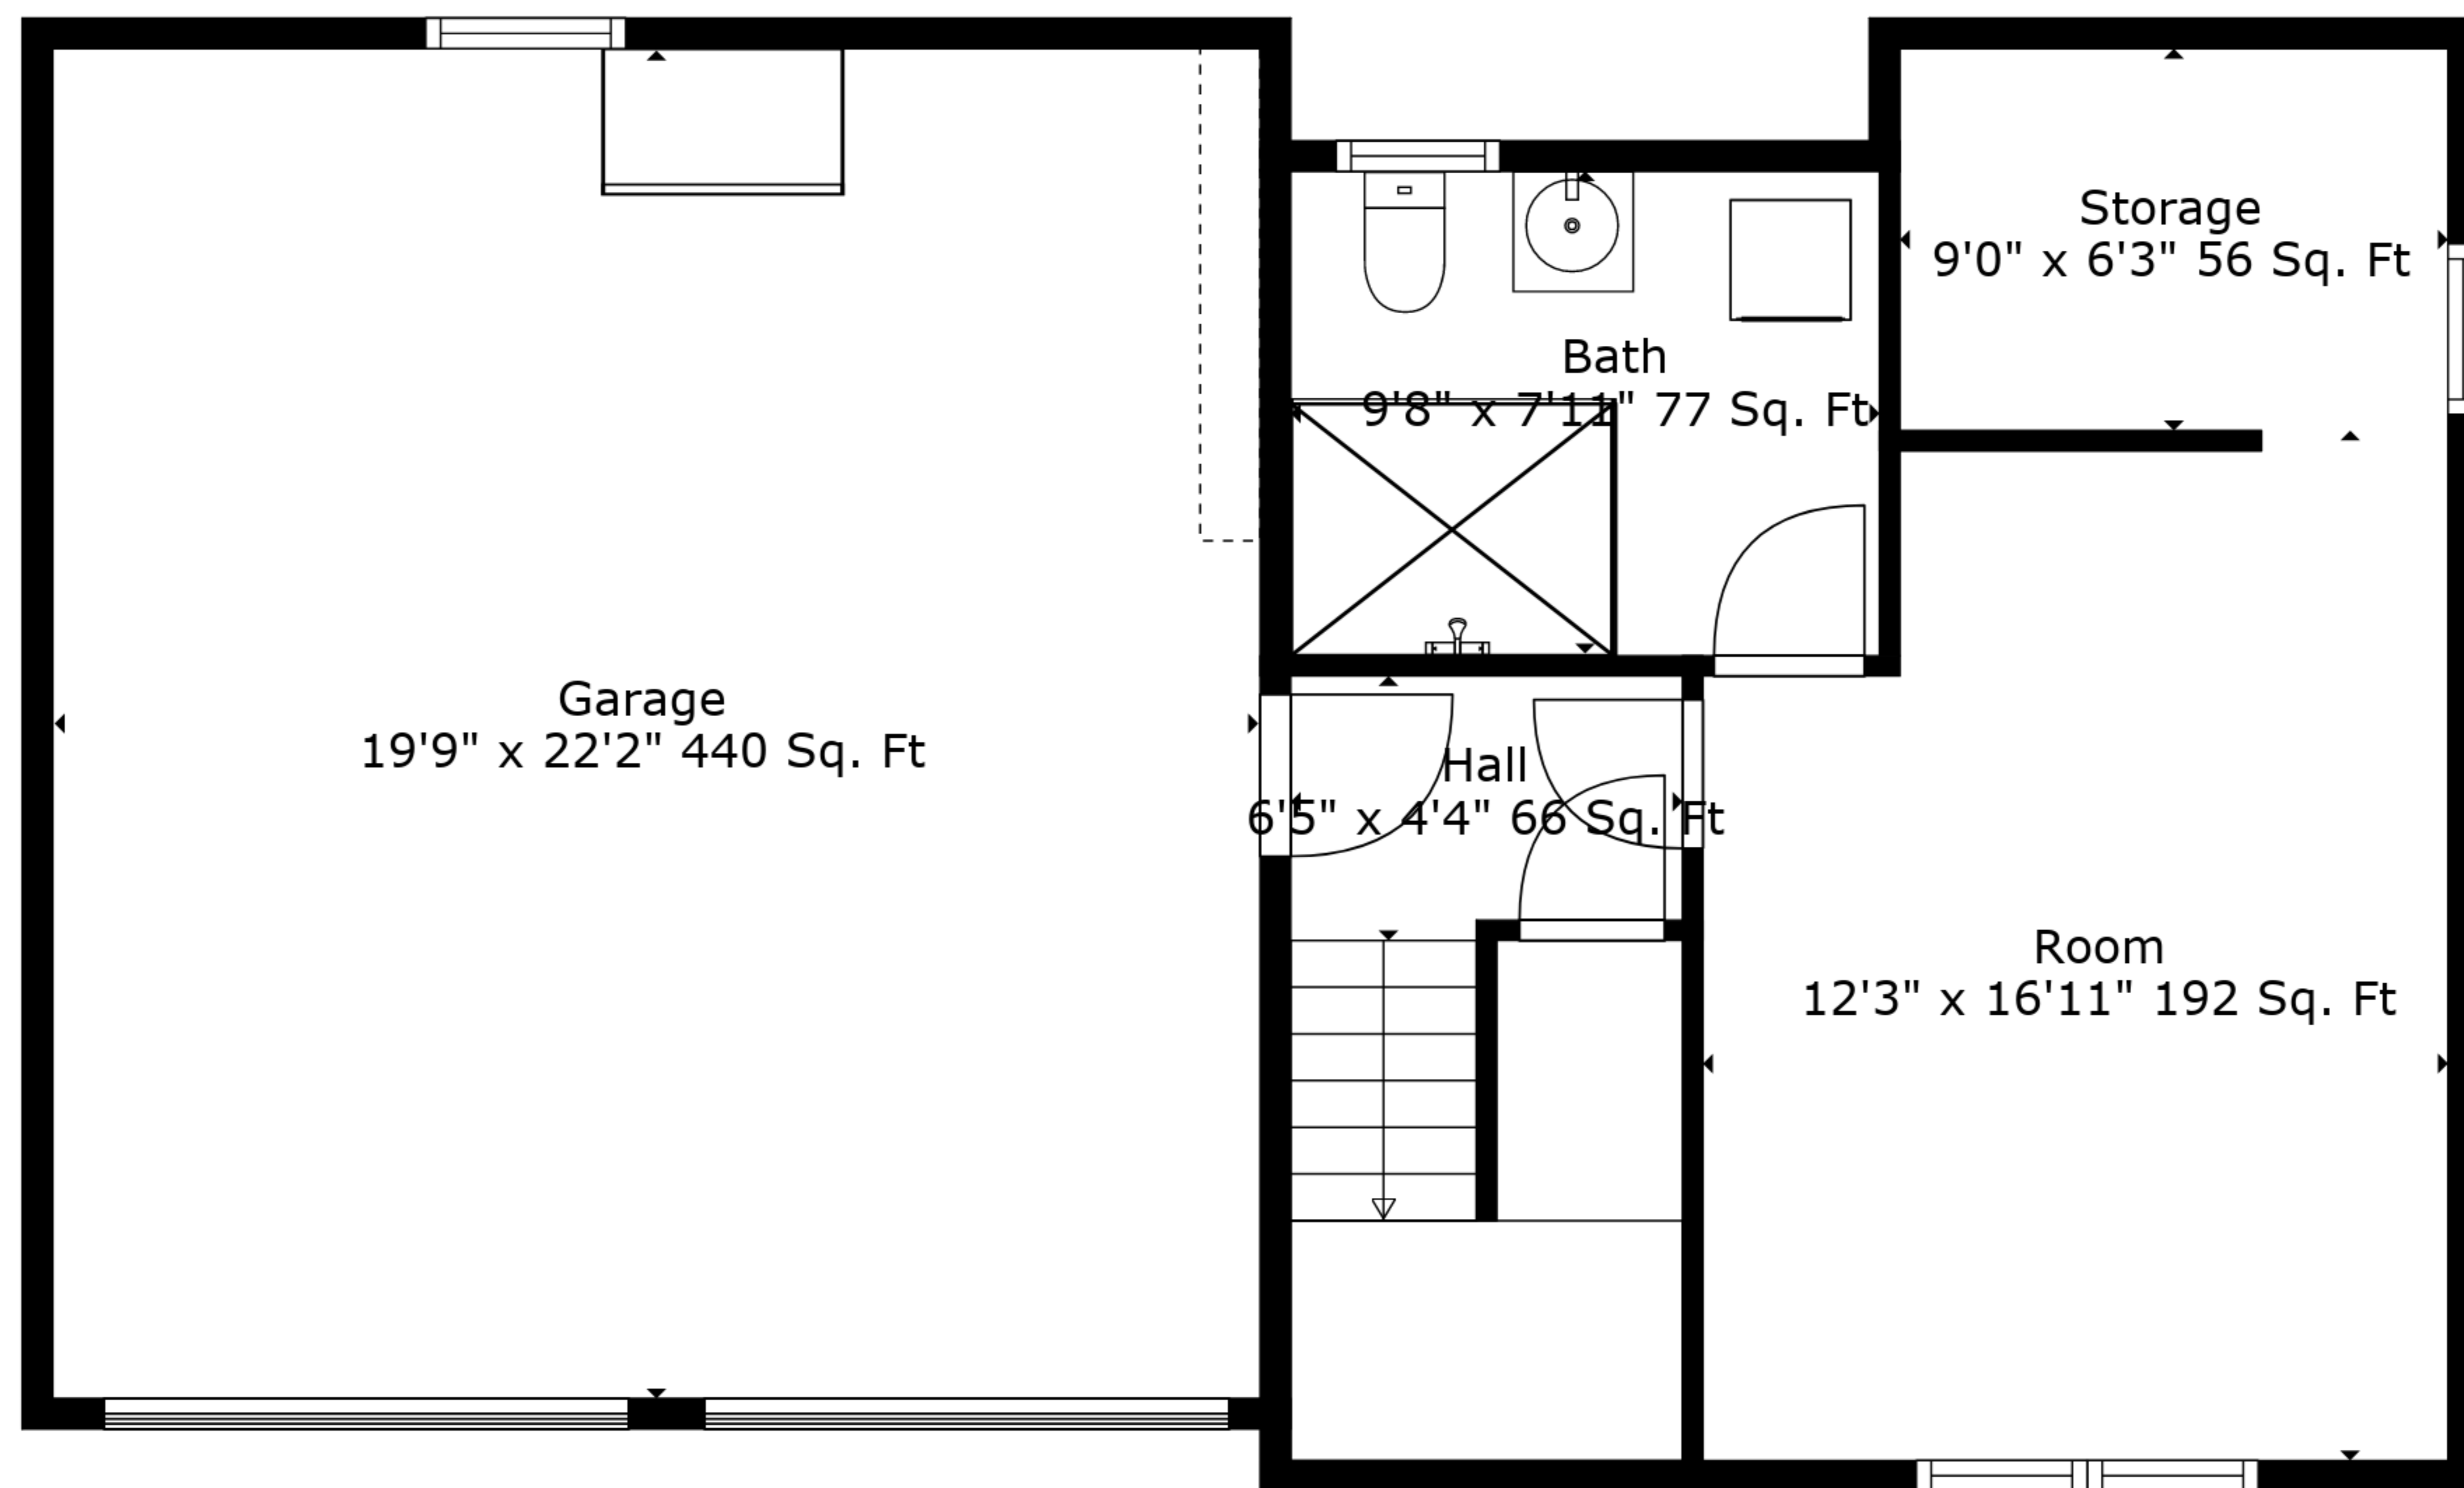

Garage  
19'9" x 22'2" 440 Sq. Ft

Bath  
9'8" x 7'11" 77 Sq. Ft

Storage  
9'0" x 6'3" 56 Sq. Ft

Hall  
6'5" x 4'4" 66 Sq. Ft

Room  
12'3" x 16'11" 192 Sq. Ft

**TOTAL: 1277 sq. ft**  
 FLOOR 1: 365 sq. ft, FLOOR 2: 912 sq. ft  
 EXCLUDED AREAS: GARAGE: 440 sq. ft, STORAGE: 56 sq. ft, BAY WINDOW: 10 sq. ft

Measurements Are Deemed Highly Reliable But Not Guaranteed.

**TOTAL: 1277 sq. ft**

FLOOR 1: 365 sq. ft, FLOOR 2: 912 sq. ft

EXCLUDED AREAS: GARAGE: 440 sq. ft, STORAGE: 56 sq. ft, BAY WINDOW: 10 sq. ft

Measurements Are Deemed Highly Reliable But Not Guaranteed.

Floor 2

Floor 1

**TOTAL: 1277 sq. ft**  
 FLOOR 1: 365 sq. ft, FLOOR 2: 912 sq. ft  
 EXCLUDED AREAS: GARAGE: 440 sq. ft, STORAGE: 56 sq. ft, BAY WINDOW: 10 sq. ft

Measurements Are Deemed Highly Reliable But Not Guaranteed.