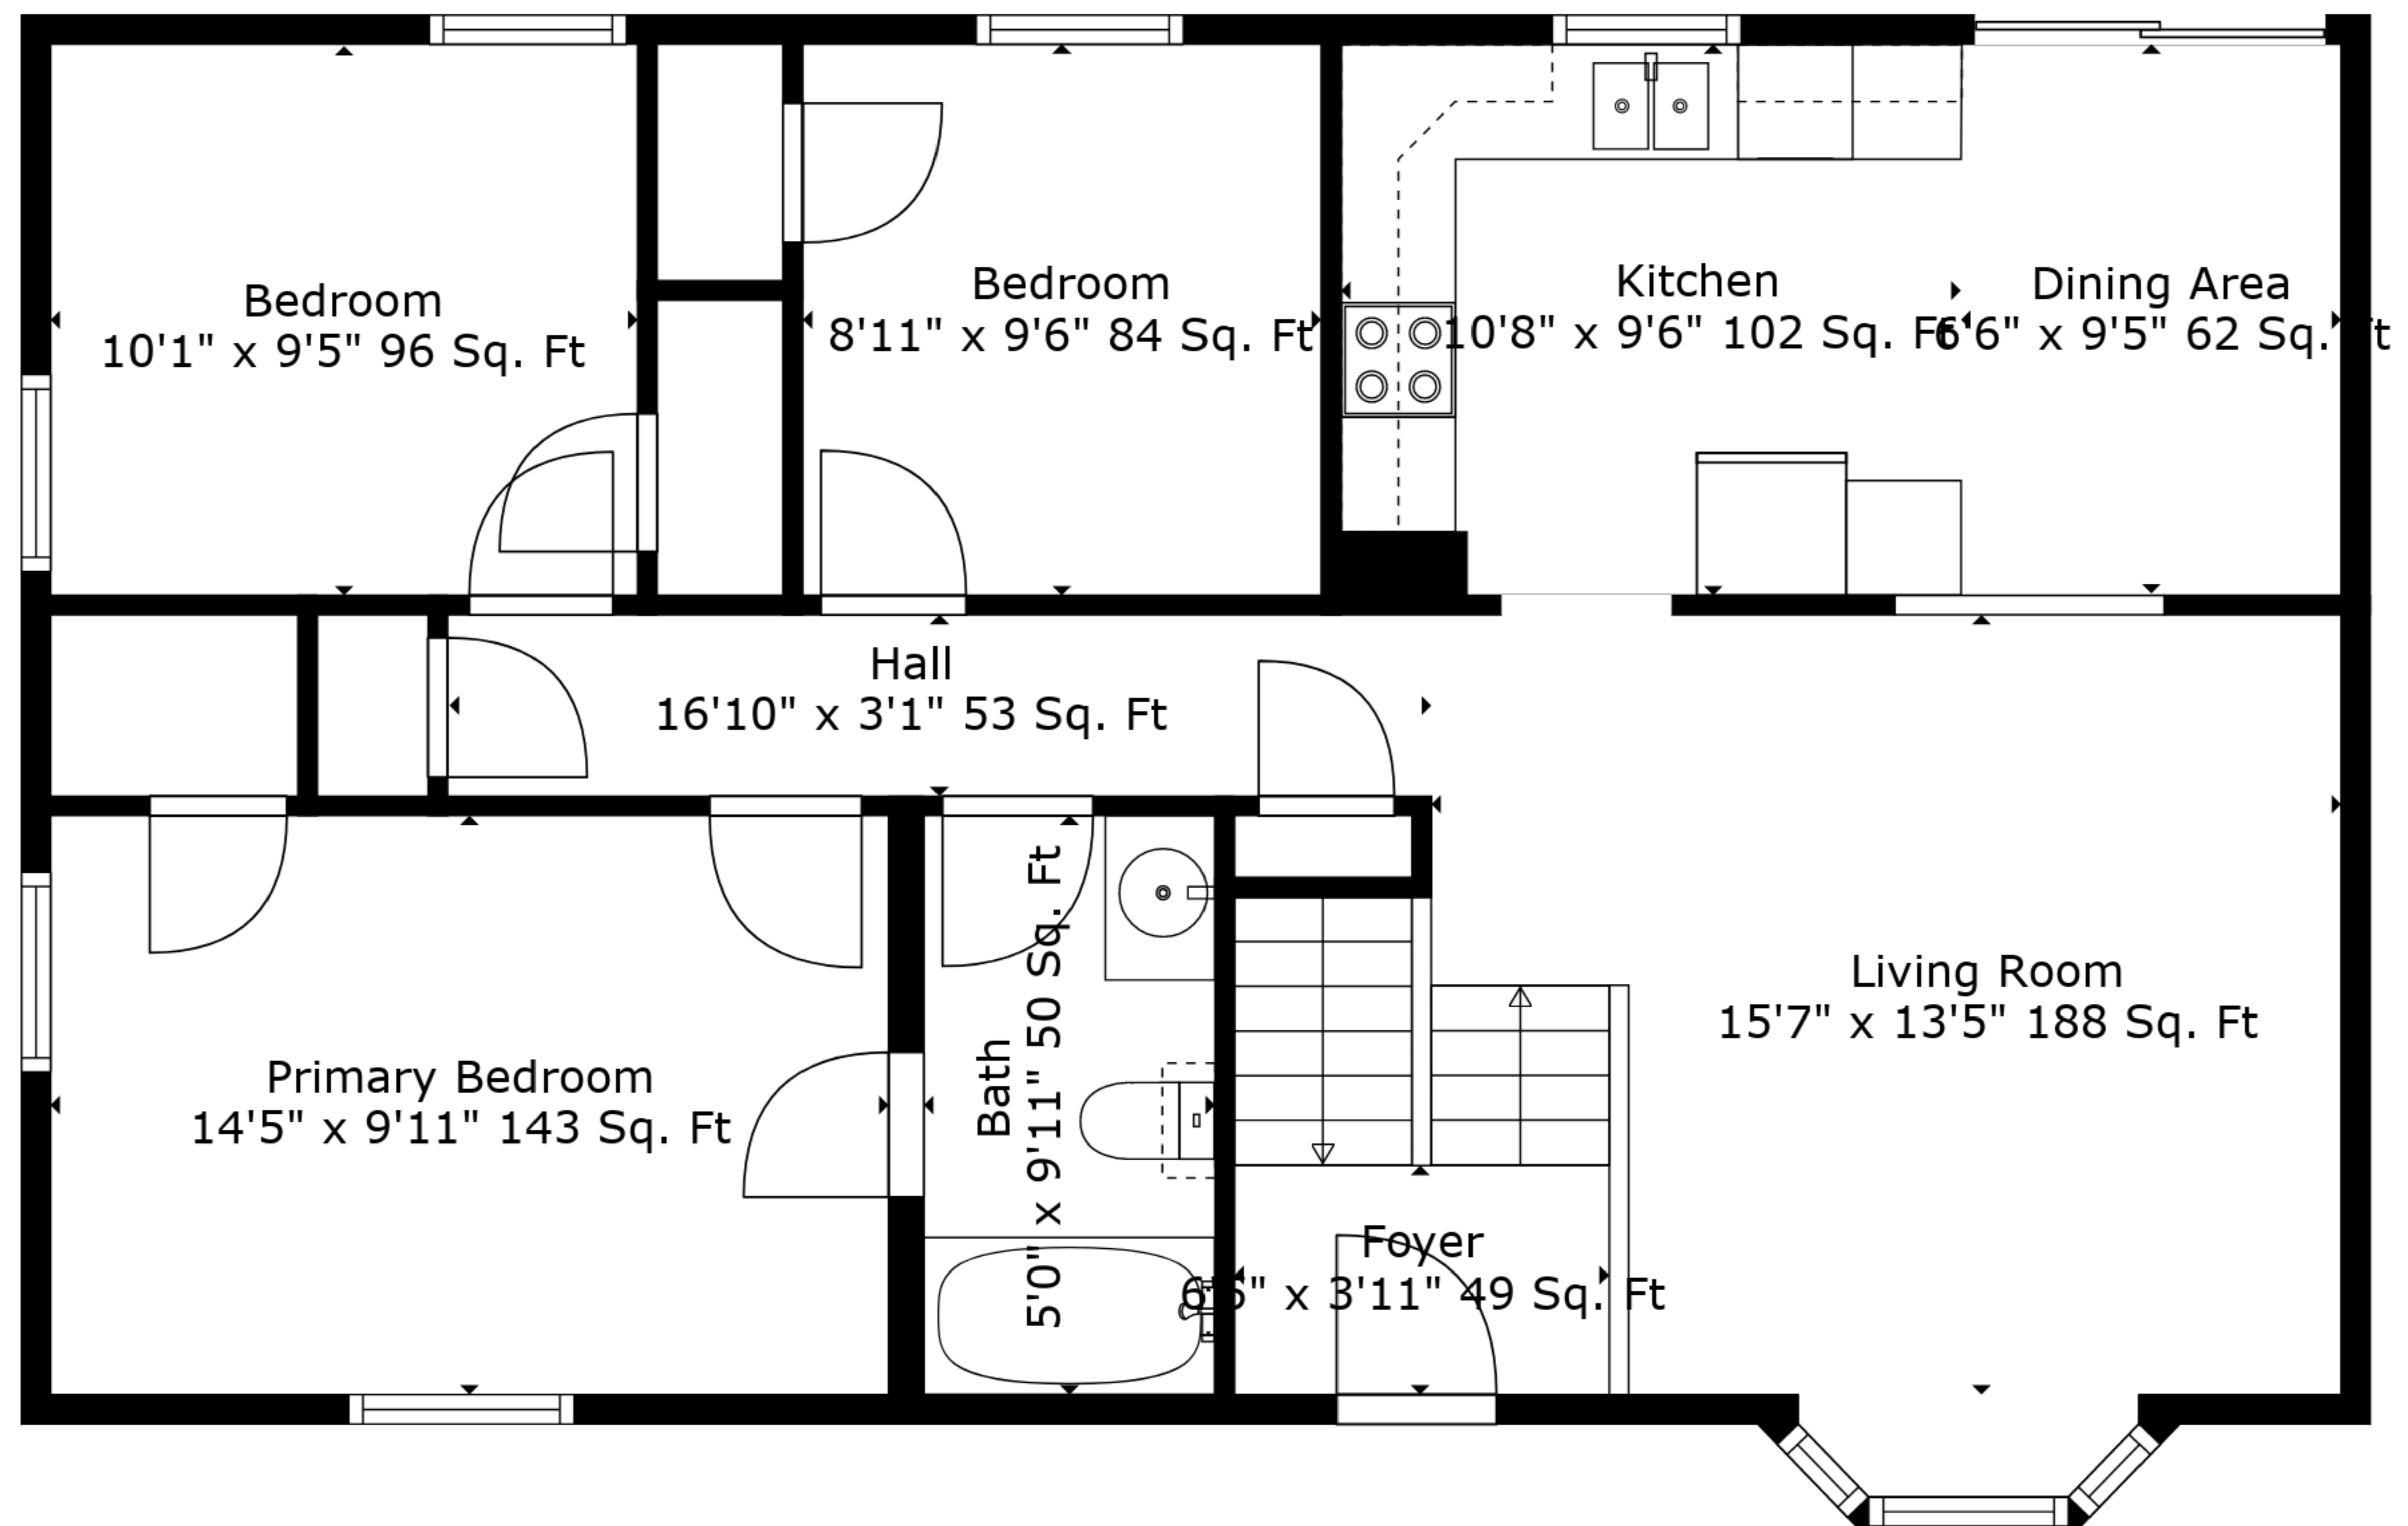

Garage  
19'9" x 22'2" 440 Sq. Ft

Bath  
9'8" x 7'11" 77 Sq. Ft

Storage  
9'0" x 6'3" 56 Sq. Ft

Hall  
6'5" x 4'4" 66 Sq. Ft

Room  
12'3" x 16'11" 192 Sq. Ft

**TOTAL: 1277 sq. ft**  
 FLOOR 1: 365 sq. ft, FLOOR 2: 912 sq. ft  
 EXCLUDED AREAS: GARAGE: 440 sq. ft, STORAGE: 56 sq. ft, BAY WINDOW: 10 sq. ft

Measurements Are Deemed Highly Reliable But Not Guaranteed.

**TOTAL: 1277 sq. ft**

FLOOR 1: 365 sq. ft, FLOOR 2: 912 sq. ft

EXCLUDED AREAS: GARAGE: 440 sq. ft, STORAGE: 56 sq. ft, BAY WINDOW: 10 sq. ft

Measurements Are Deemed Highly Reliable But Not Guaranteed.

Floor 2

Floor 1

**TOTAL: 1277 sq. ft**  
 FLOOR 1: 365 sq. ft, FLOOR 2: 912 sq. ft  
 EXCLUDED AREAS: GARAGE: 440 sq. ft, STORAGE: 56 sq. ft, BAY WINDOW: 10 sq. ft

Measurements Are Deemed Highly Reliable But Not Guaranteed.