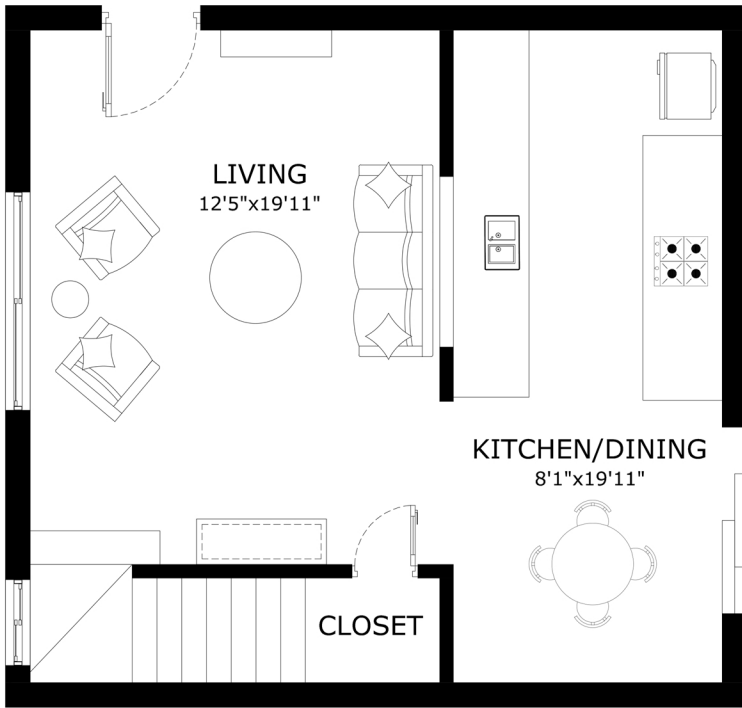

ADDRESS: 1504 137th Avenue, San Leandro, California, 94578, United States.

FIRST FLOOR

SECOND FLOOR