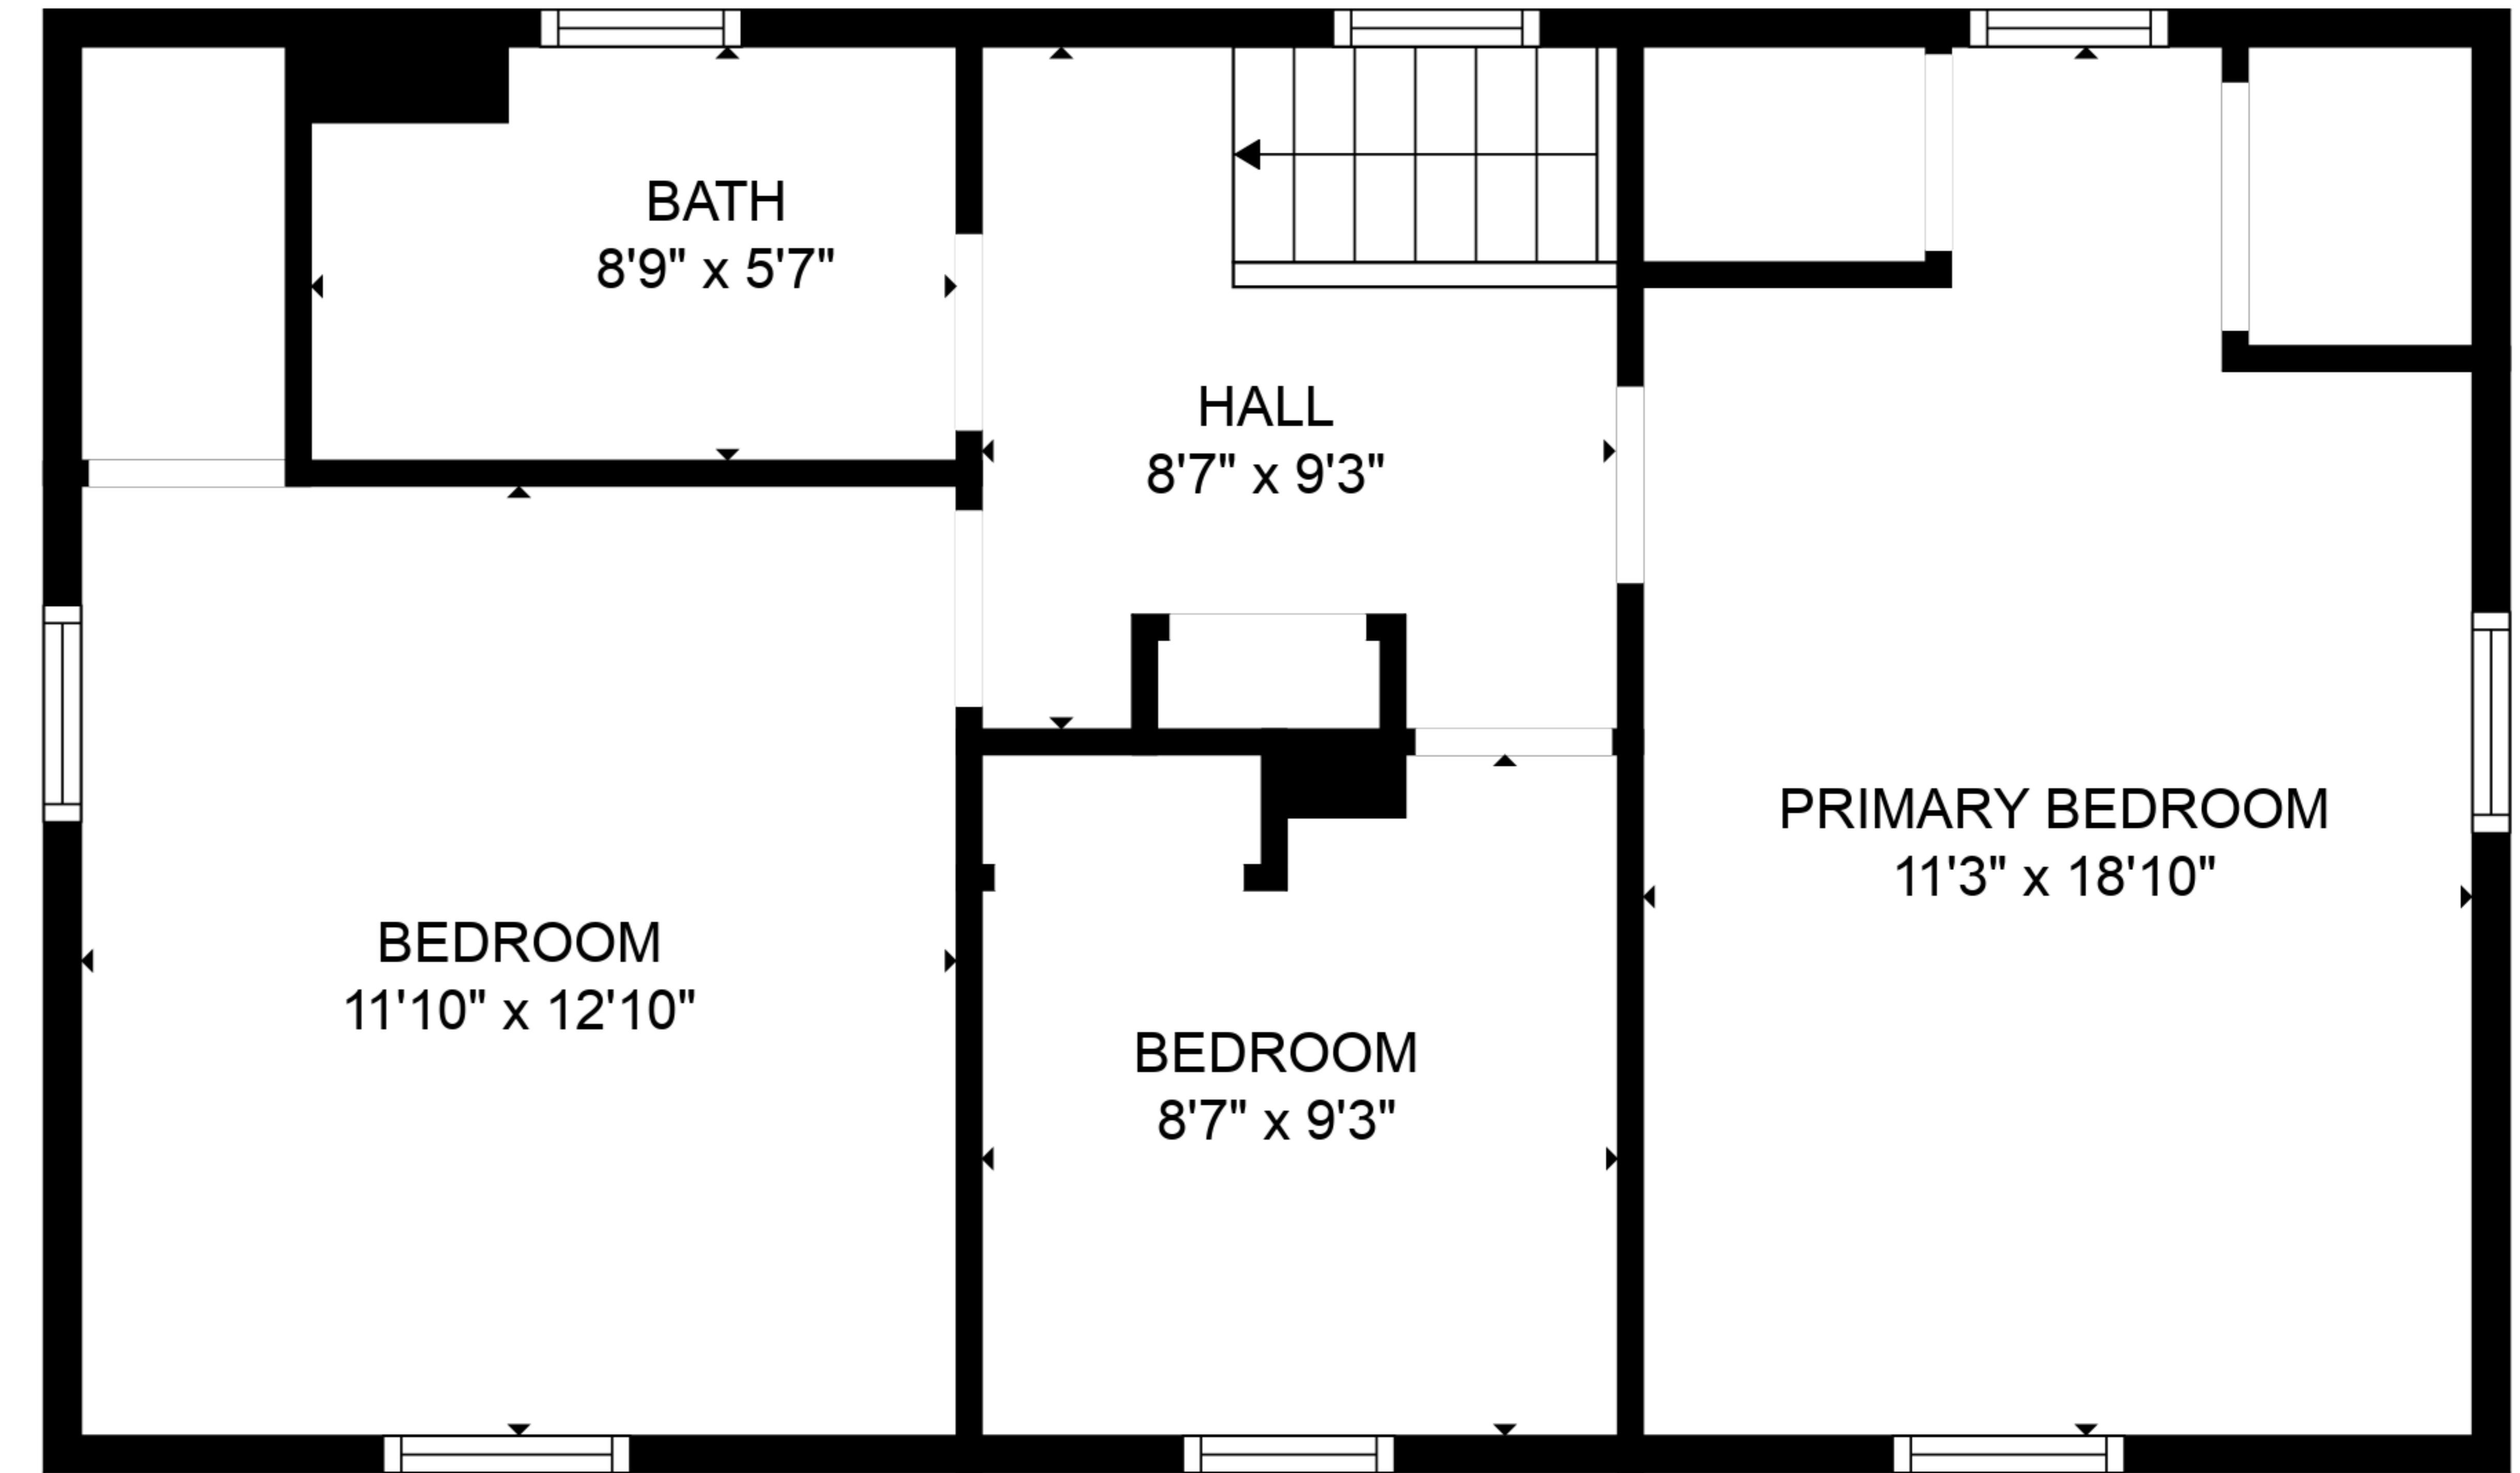

**TOTAL: 1523 sq. ft**  
BELOW GROUND: 912 sq. ft, FLOOR 2: 611 sq. ft  
EXCLUDED AREAS: DECK: 196 sq. ft

**TOTAL: 1523 sq. ft**  
BELOW GROUND: 912 sq. ft, FLOOR 2: 611 sq. ft  
EXCLUDED AREAS: DECK: 196 sq. ft

FLOOR 1

FLOOR 2

**TOTAL: 1523 sq. ft**  
 BELOW GROUND: 912 sq. ft, FLOOR 2: 611 sq. ft  
 EXCLUDED AREAS: DECK: 196 sq. ft