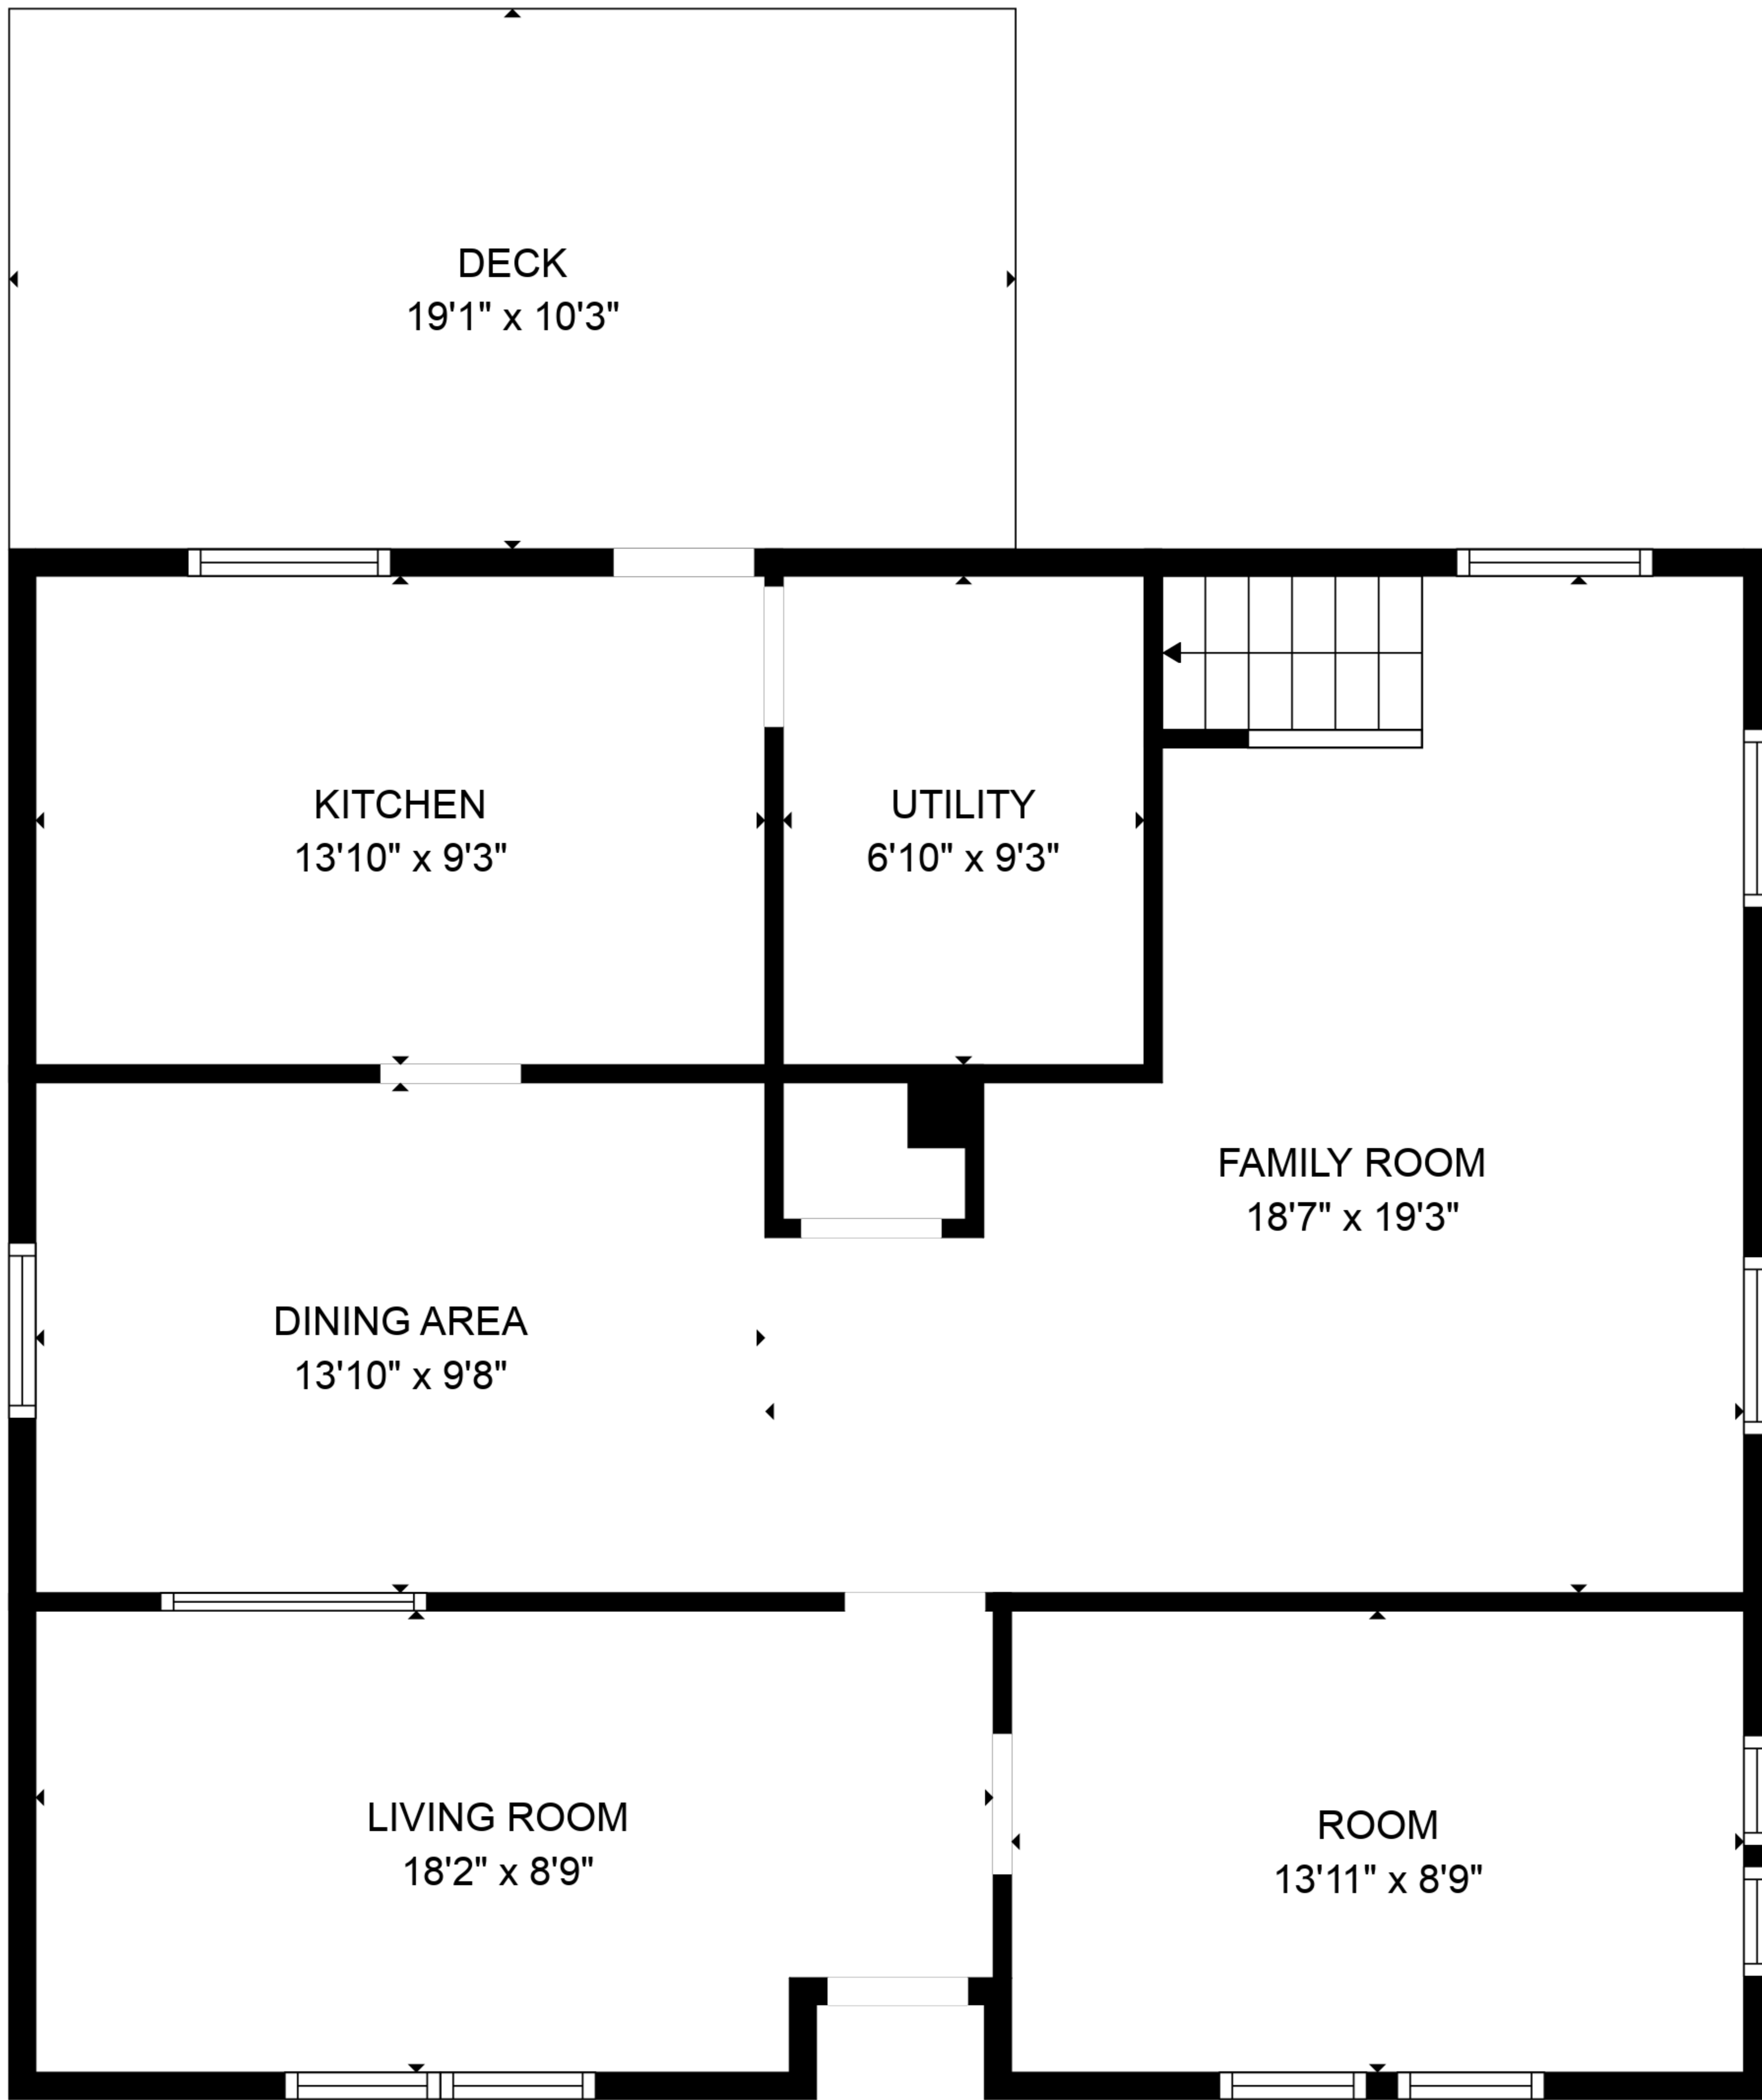

**TOTAL: 1523 sq. ft**  
BELOW GROUND: 912 sq. ft, FLOOR 2: 611 sq. ft  
EXCLUDED AREAS: DECK: 196 sq. ft

**TOTAL: 1523 sq. ft**  
BELOW GROUND: 912 sq. ft, FLOOR 2: 611 sq. ft  
EXCLUDED AREAS: DECK: 196 sq. ft

FLOOR 1

FLOOR 2

**TOTAL: 1523 sq. ft**  
 BELOW GROUND: 912 sq. ft, FLOOR 2: 611 sq. ft  
 EXCLUDED AREAS: DECK: 196 sq. ft