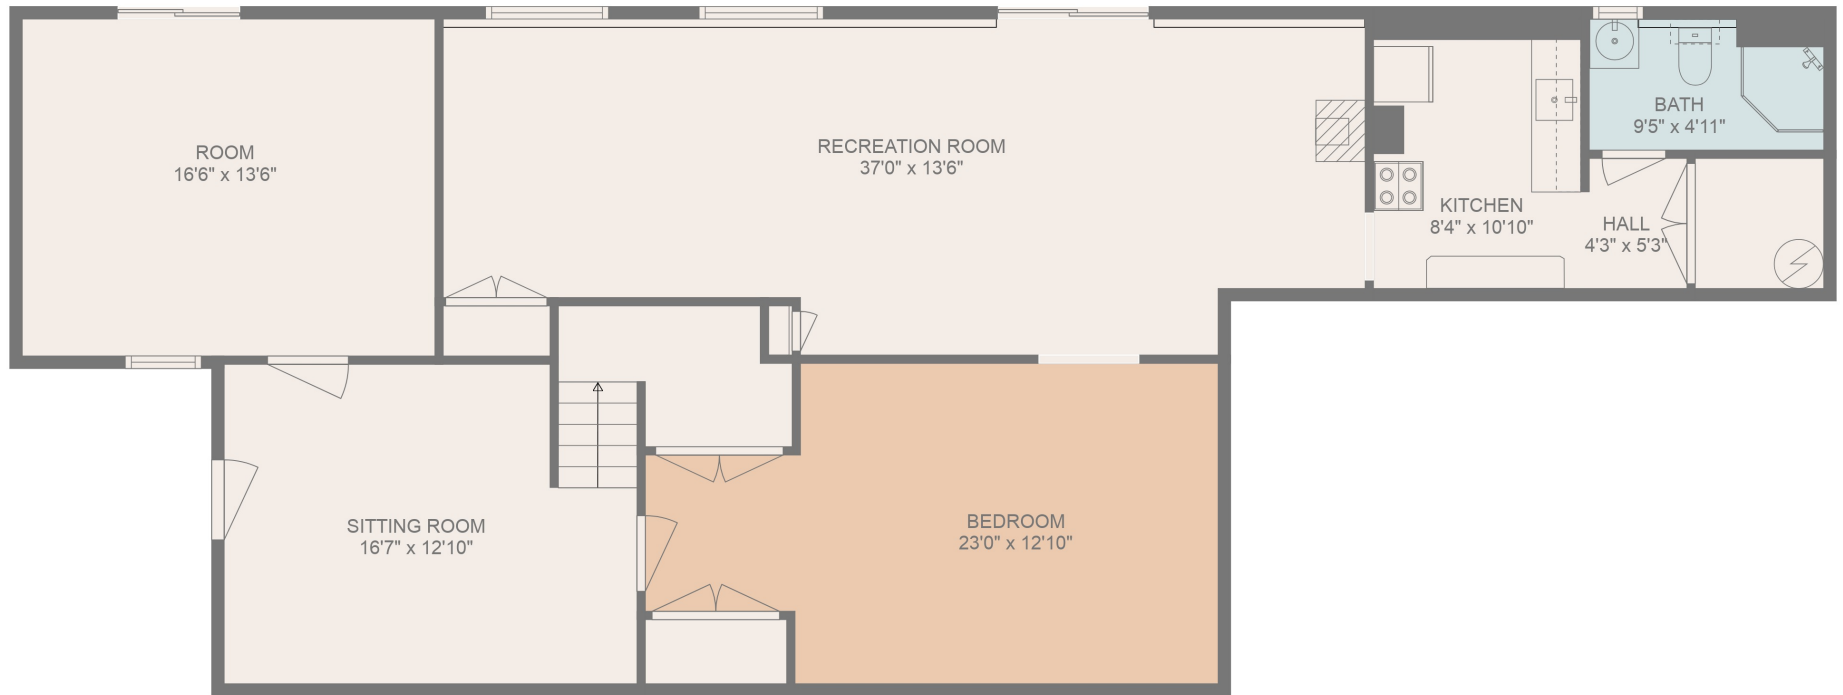

FLOOR 2

FLOOR 3

FLOOR 1

Total scanned area: 4996 sq. ft

FLOOR PLAN CREATED BY CUBICASA APP. MEASUREMENTS DEEMED HIGHLY RELIABLE BUT NOT GUARANTEED.

Total scanned area: 4996 sq. ft

FLOOR PLAN CREATED BY CUBICASA APP. MEASUREMENTS DEEMED HIGHLY RELIABLE BUT NOT GUARANTEED.

Total scanned area: 4996 sq. ft

FLOOR PLAN CREATED BY CUBICASA APP. MEASUREMENTS DEEMED HIGHLY RELIABLE BUT NOT GUARANTEED.

Total scanned area: 4996 sq. ft

FLOOR PLAN CREATED BY CUBICASA APP. MEASUREMENTS DEEMED HIGHLY RELIABLE BUT NOT GUARANTEED.