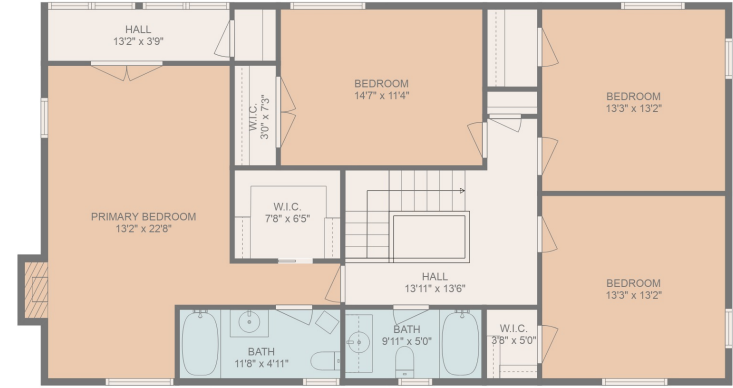

FLOOR 2

FLOOR 3

FLOOR 1

Total scanned area: 4996 sq. ft

FLOOR PLAN CREATED BY CUBICASA APP. MEASUREMENTS DEEMED HIGHLY RELIABLE BUT NOT GUARANTEED.

Total scanned area: 4996 sq. ft

FLOOR PLAN CREATED BY CUBICASA APP. MEASUREMENTS DEEMED HIGHLY RELIABLE BUT NOT GUARANTEED.

Total scanned area: 4996 sq. ft

FLOOR PLAN CREATED BY CUBICASA APP. MEASUREMENTS DEEMED HIGHLY RELIABLE BUT NOT GUARANTEED.

Total scanned area: 4996 sq. ft

FLOOR PLAN CREATED BY CUBICASA APP. MEASUREMENTS DEEMED HIGHLY RELIABLE BUT NOT GUARANTEED.