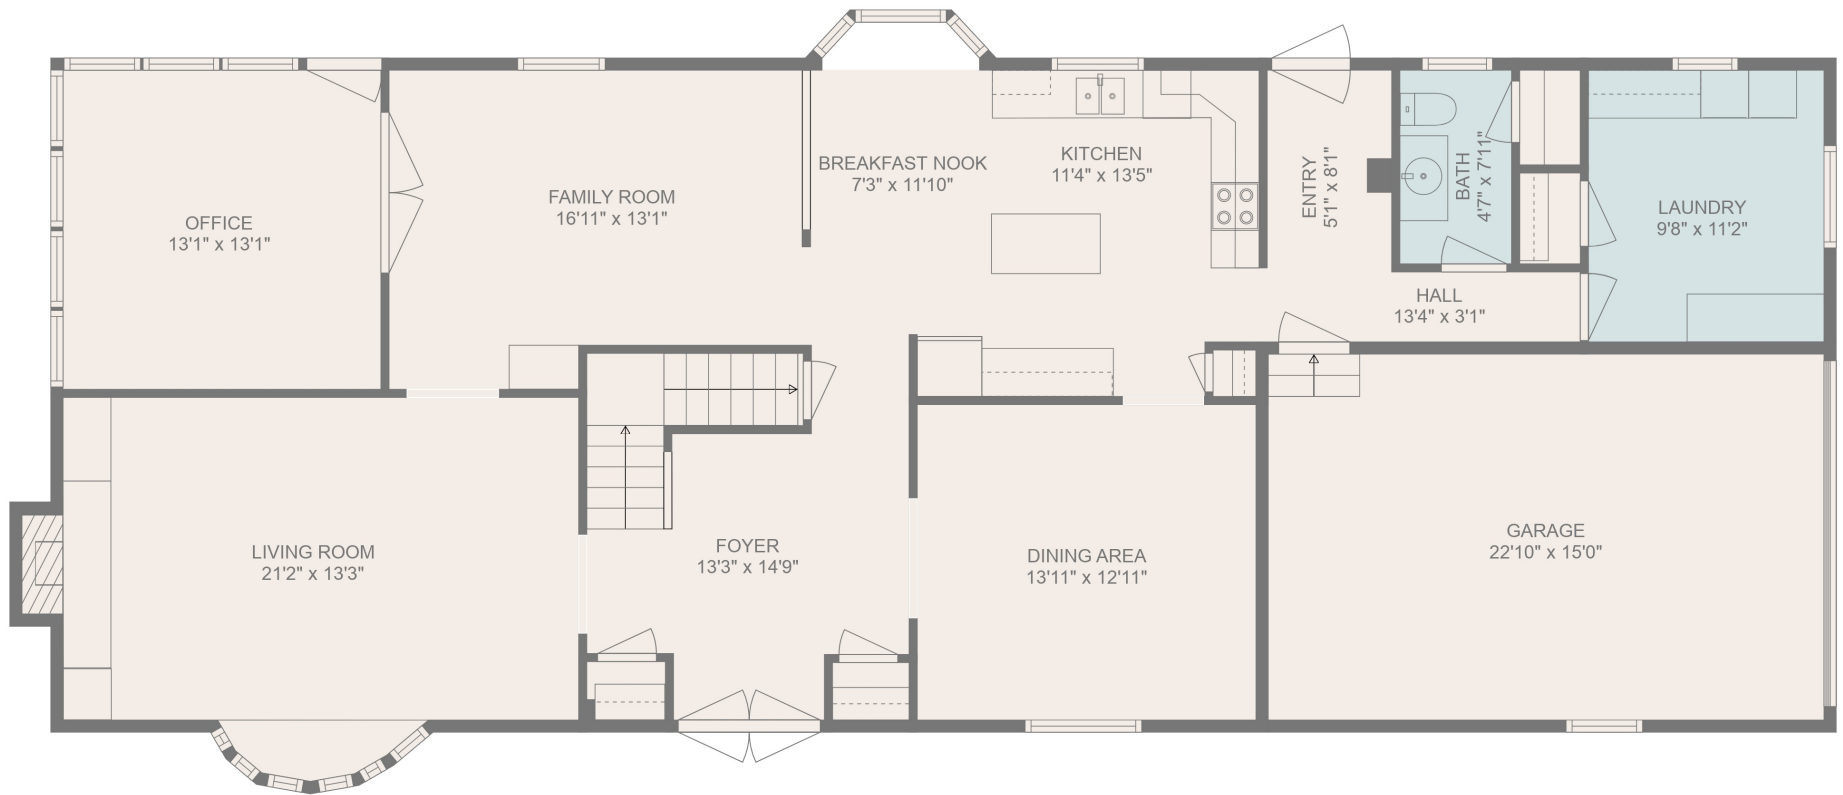

FLOOR 2

FLOOR 3

FLOOR 1

Total scanned area: 4996 sq. ft

FLOOR PLAN CREATED BY CUBICASA APP. MEASUREMENTS DEEMED HIGHLY RELIABLE BUT NOT GUARANTEED.

Total scanned area: 4996 sq. ft

FLOOR PLAN CREATED BY CUBICASA APP. MEASUREMENTS DEEMED HIGHLY RELIABLE BUT NOT GUARANTEED.

Total scanned area: 4996 sq. ft

FLOOR PLAN CREATED BY CUBICASA APP. MEASUREMENTS DEEMED HIGHLY RELIABLE BUT NOT GUARANTEED.

Total scanned area: 4996 sq. ft

FLOOR PLAN CREATED BY CUBICASA APP. MEASUREMENTS DEEMED HIGHLY RELIABLE BUT NOT GUARANTEED.