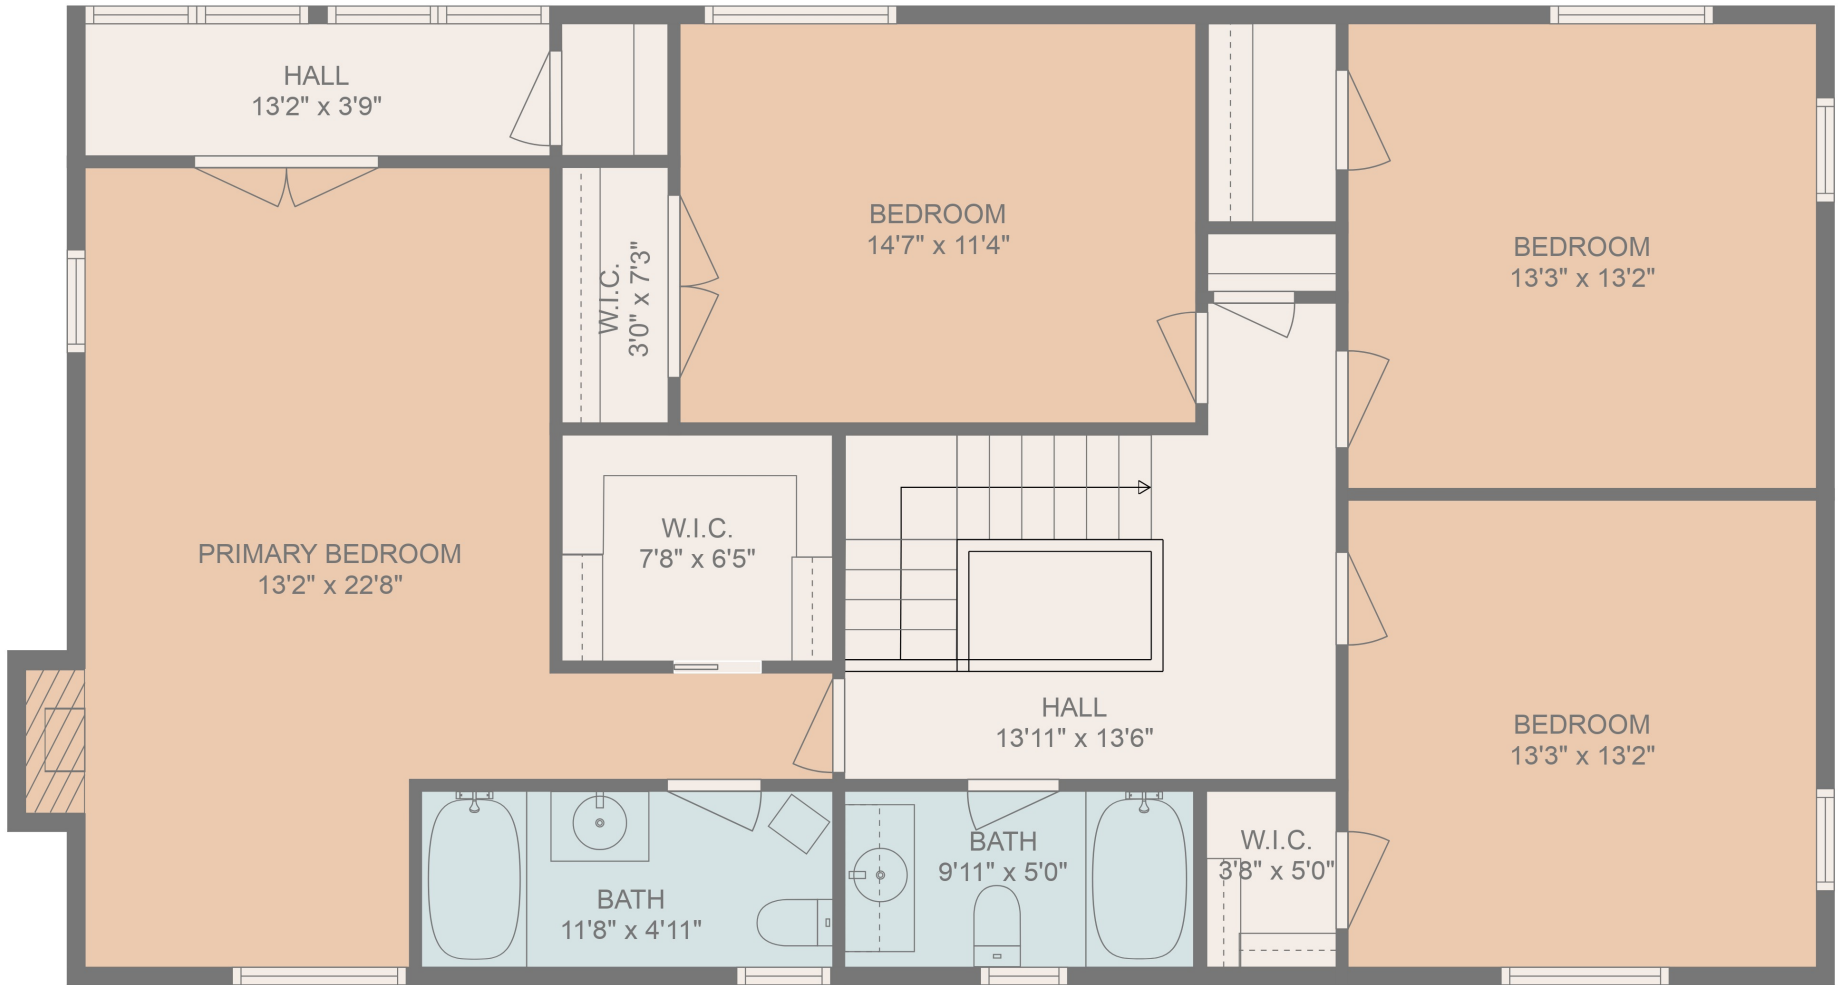

FLOOR 2

FLOOR 3

FLOOR 1

Total scanned area: 4996 sq. ft

FLOOR PLAN CREATED BY CUBICASA APP. MEASUREMENTS DEEMED HIGHLY RELIABLE BUT NOT GUARANTEED.

Total scanned area: 4996 sq. ft

FLOOR PLAN CREATED BY CUBICASA APP. MEASUREMENTS DEEMED HIGHLY RELIABLE BUT NOT GUARANTEED.

Total scanned area: 4996 sq. ft

FLOOR PLAN CREATED BY CUBICASA APP. MEASUREMENTS DEEMED HIGHLY RELIABLE BUT NOT GUARANTEED.

Total scanned area: 4996 sq. ft

FLOOR PLAN CREATED BY CUBICASA APP. MEASUREMENTS DEEMED HIGHLY RELIABLE BUT NOT GUARANTEED.