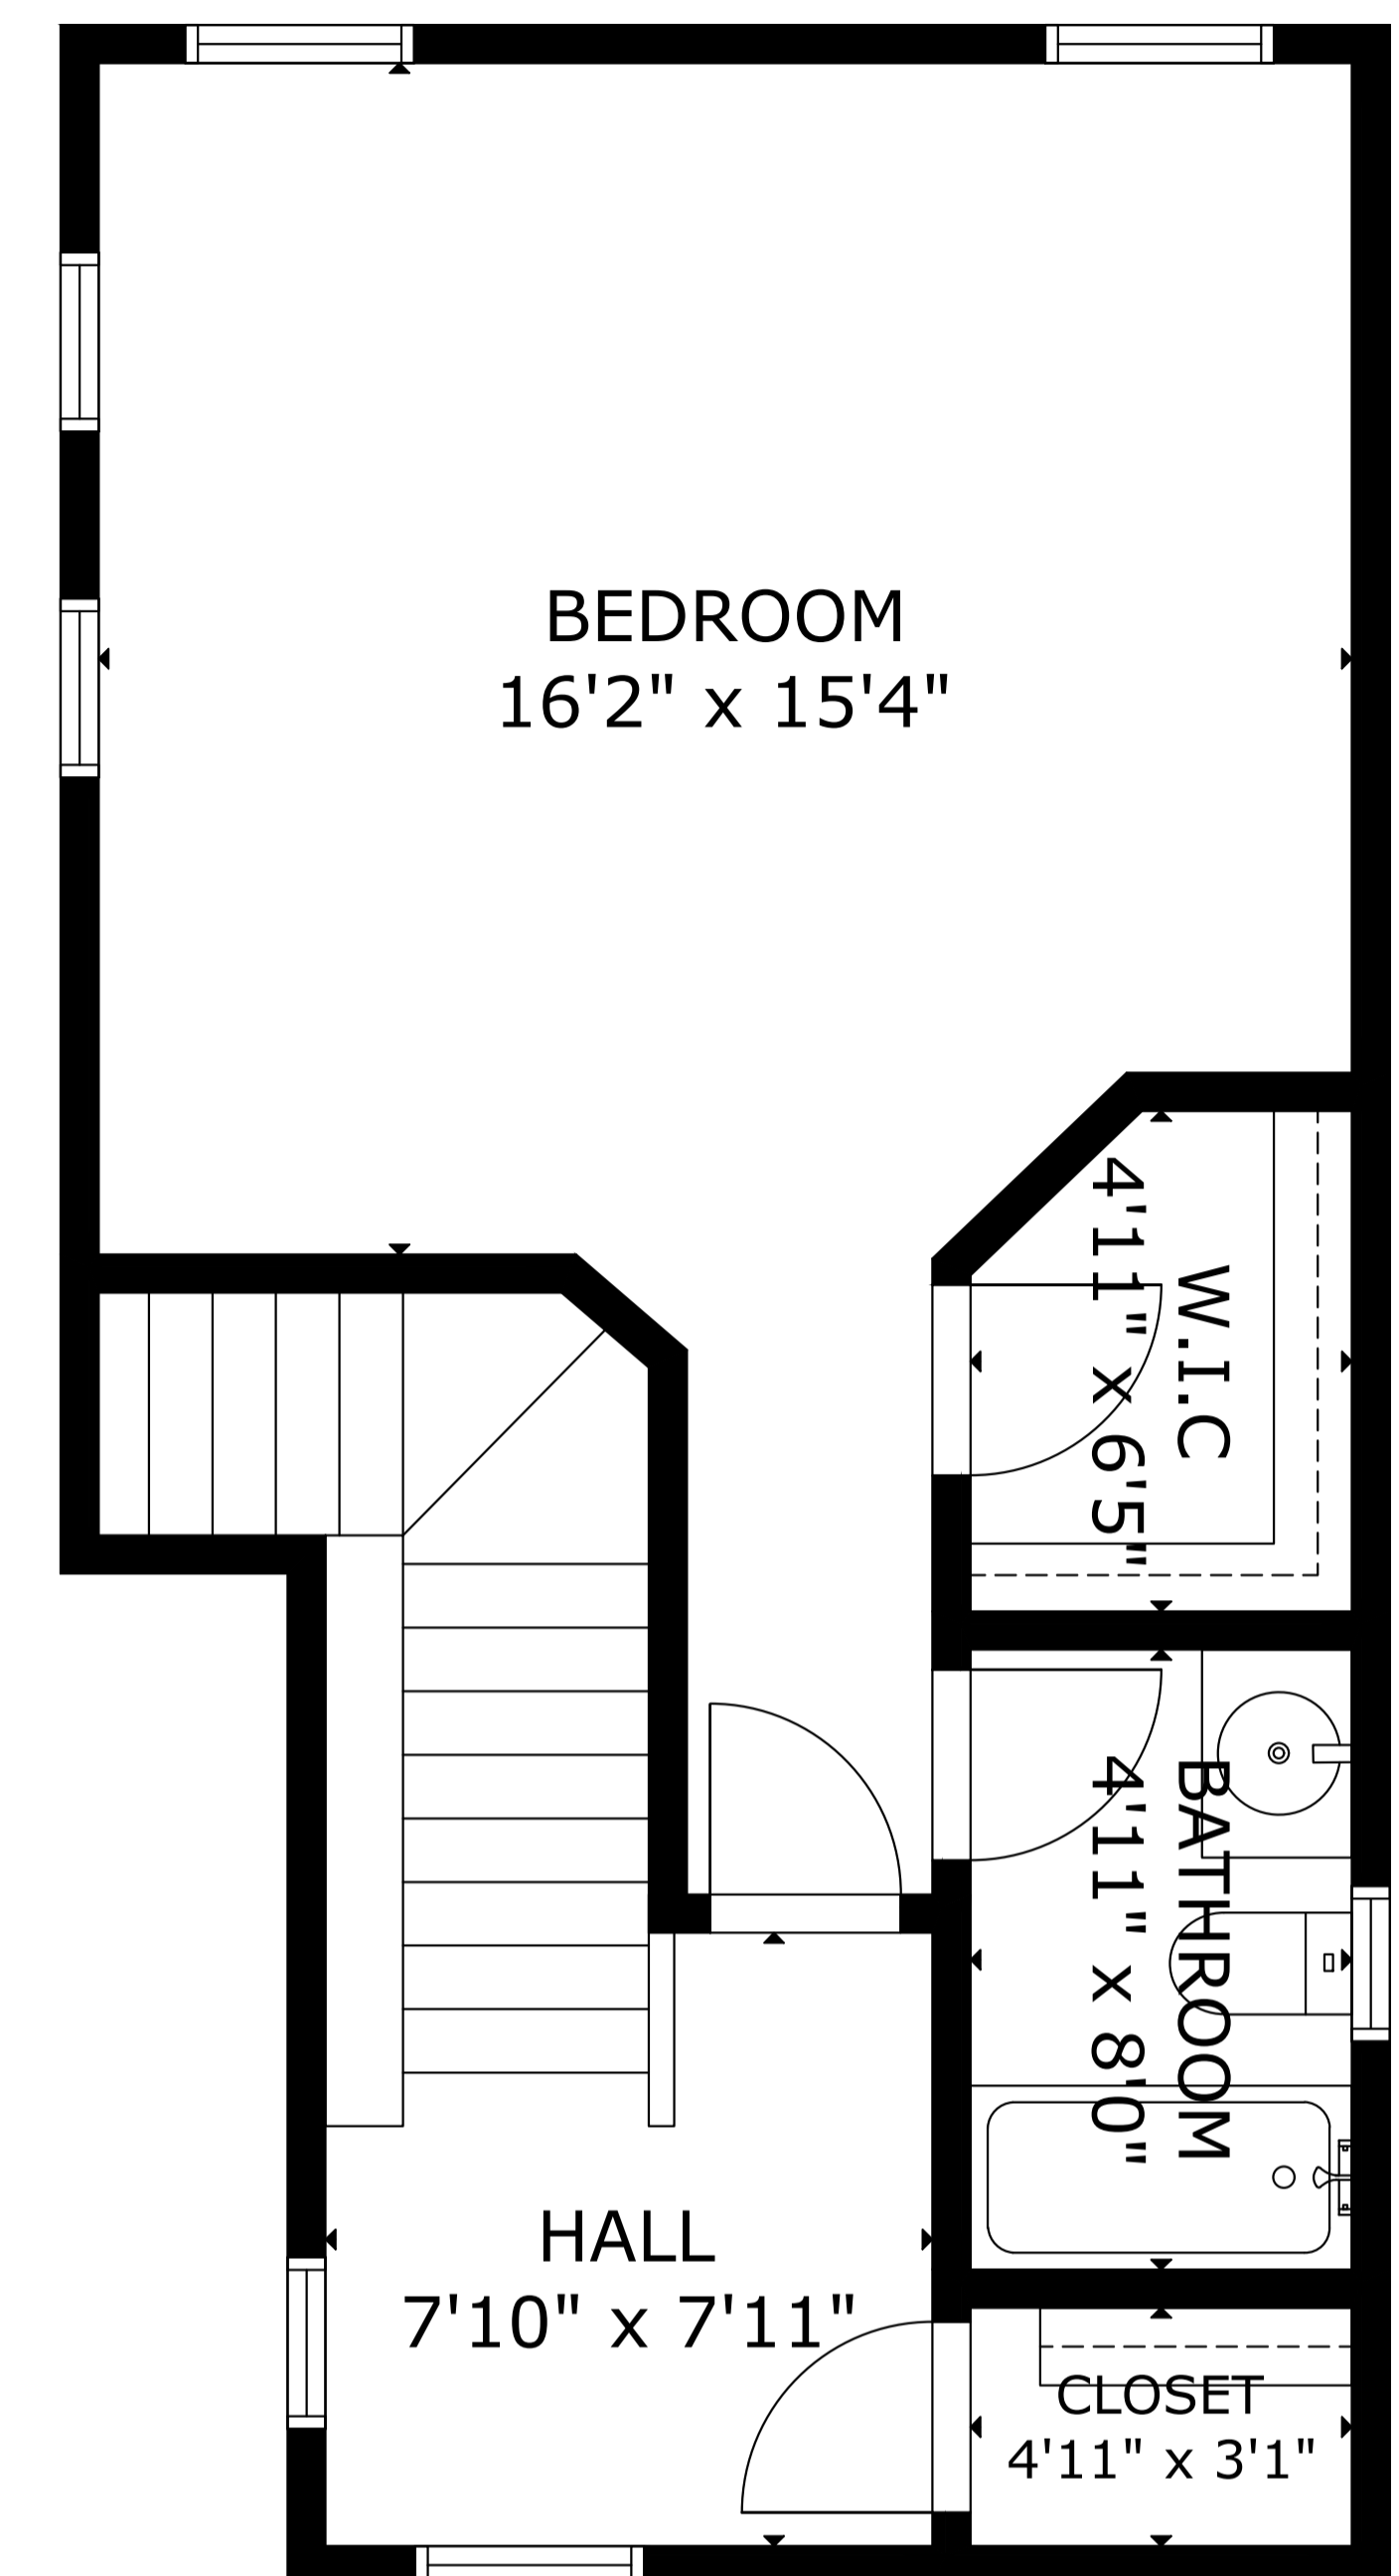

3870 Montana Verde Rd, Santa Fe NM

FLOOR 1

FLOOR 2

GROSS EXTERNAL AREA
TOTAL: 2869 sq.ft
FLOOR 1: 2341 sq.ft, FLOOR 2: 528 sq.ft
EXCLUDED AREAS: GARAGE: 619 sq.ft
SIZE AND DIMENSIONS ARE APPROXIMATE, ACTUAL MAY VARY