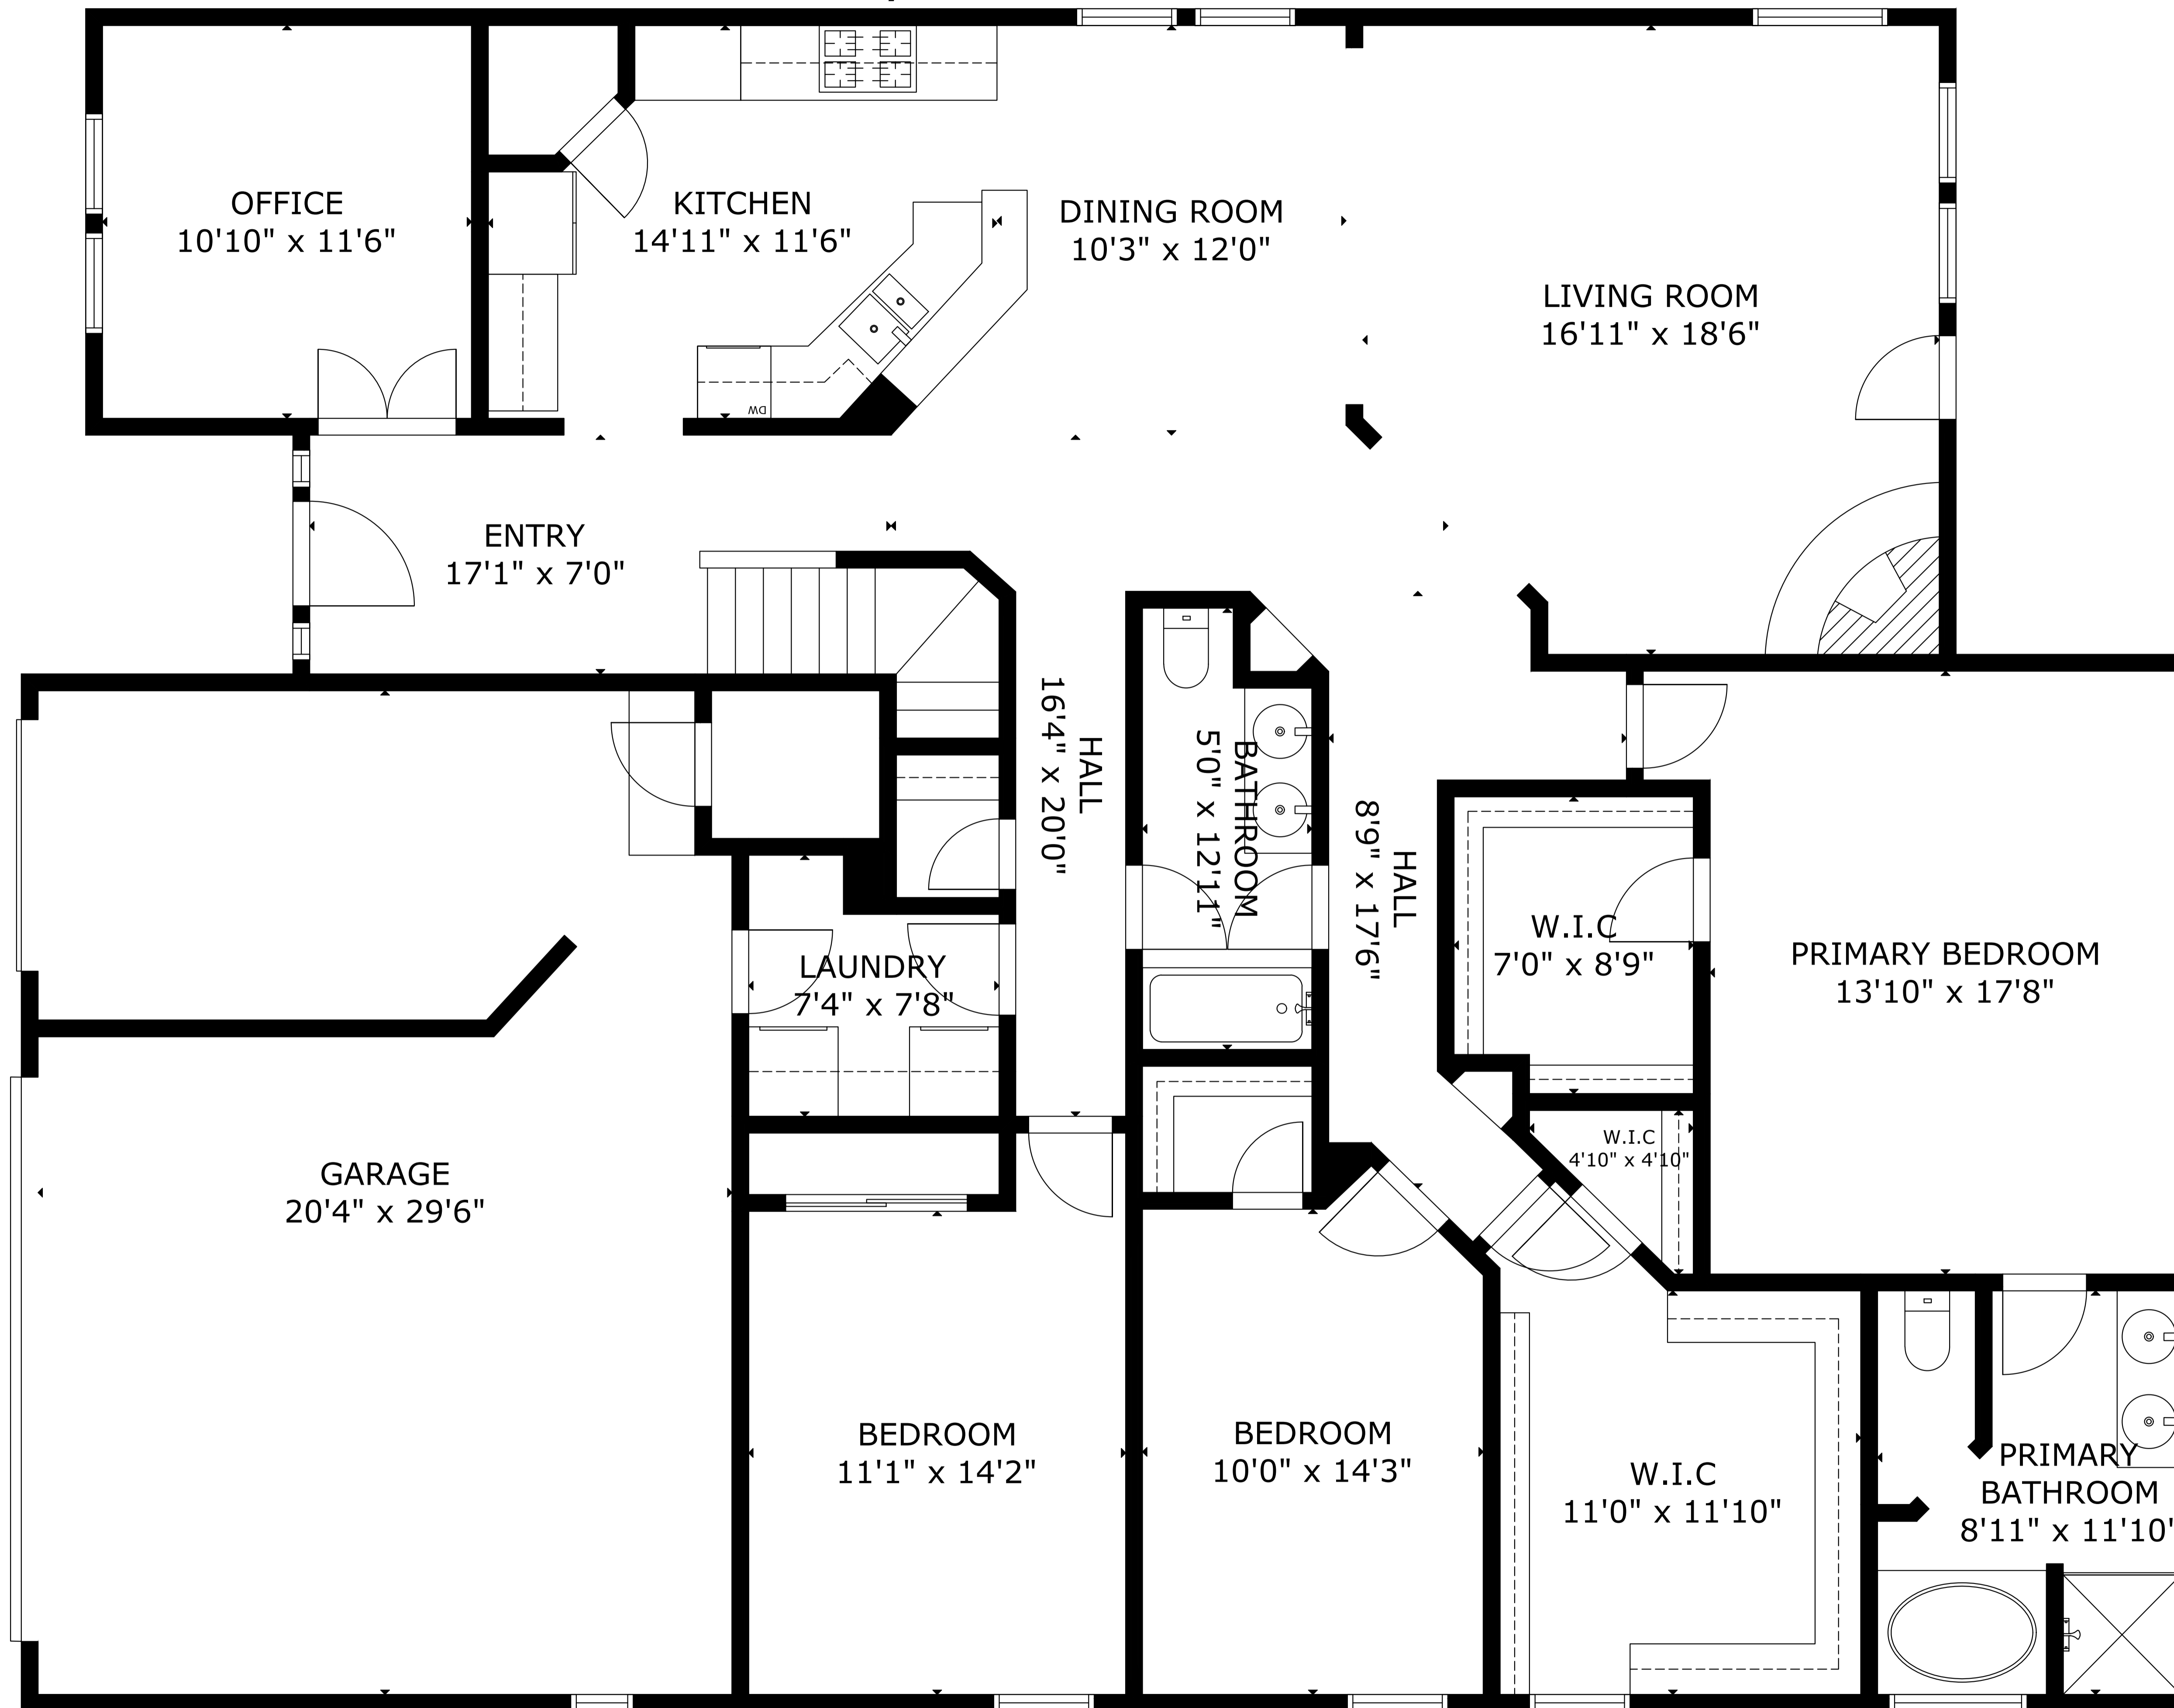

3870 Montana Verde Rd, Santa Fe NM

FLOOR 1

FLOOR 2

GROSS EXTERNAL AREA
TOTAL: 2869 sq.ft
FLOOR 1: 2341 sq.ft, FLOOR 2: 528 sq.ft
EXCLUDED AREAS: GARAGE: 619 sq.ft
SIZE AND DIMENSIONS ARE APPROXIMATE, ACTUAL MAY VARY