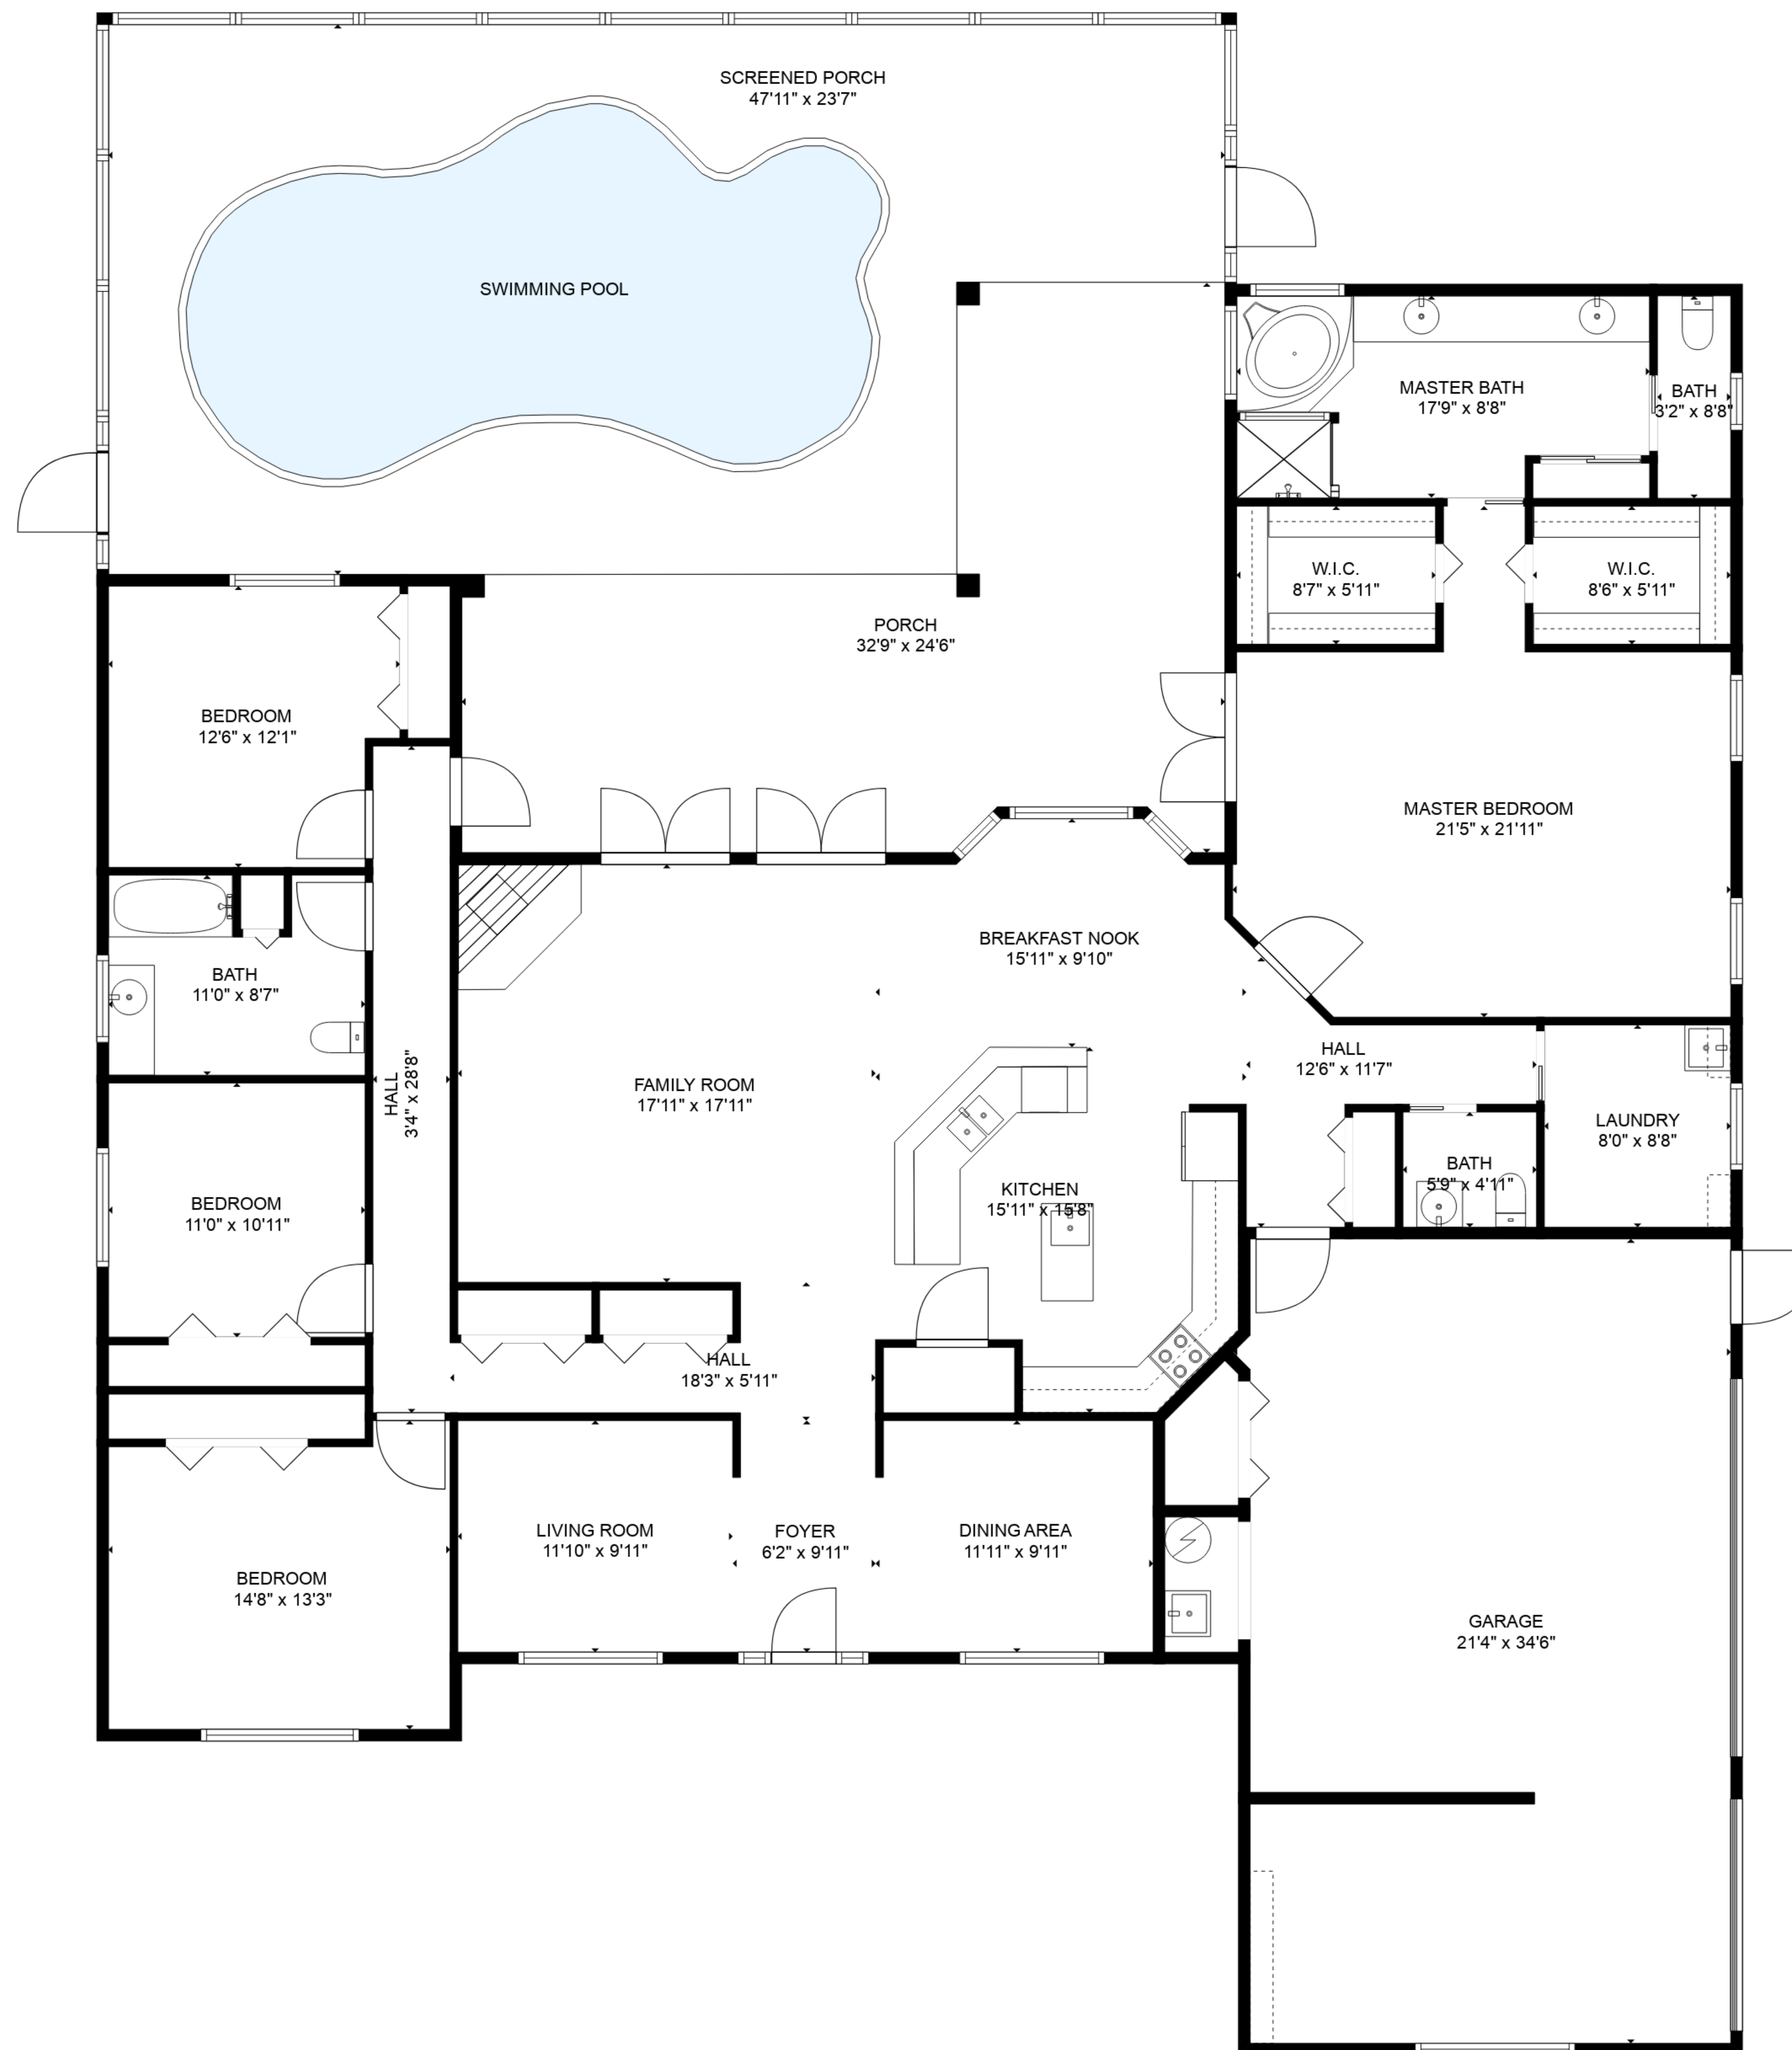

**TOTAL: 2722 sq. ft**

FLOOR 1: 2722 sq. ft

EXCLUDED AREAS: GARAGE: 707 sq. ft, SCREENED PORCH: 635 sq. ft, PORCH: 520 sq. ft

SIZES AND DIMENSIONS ARE APPROXIMATE, DEEMED HIGHLY RELIABLE BUT NOT GUARANTEED.