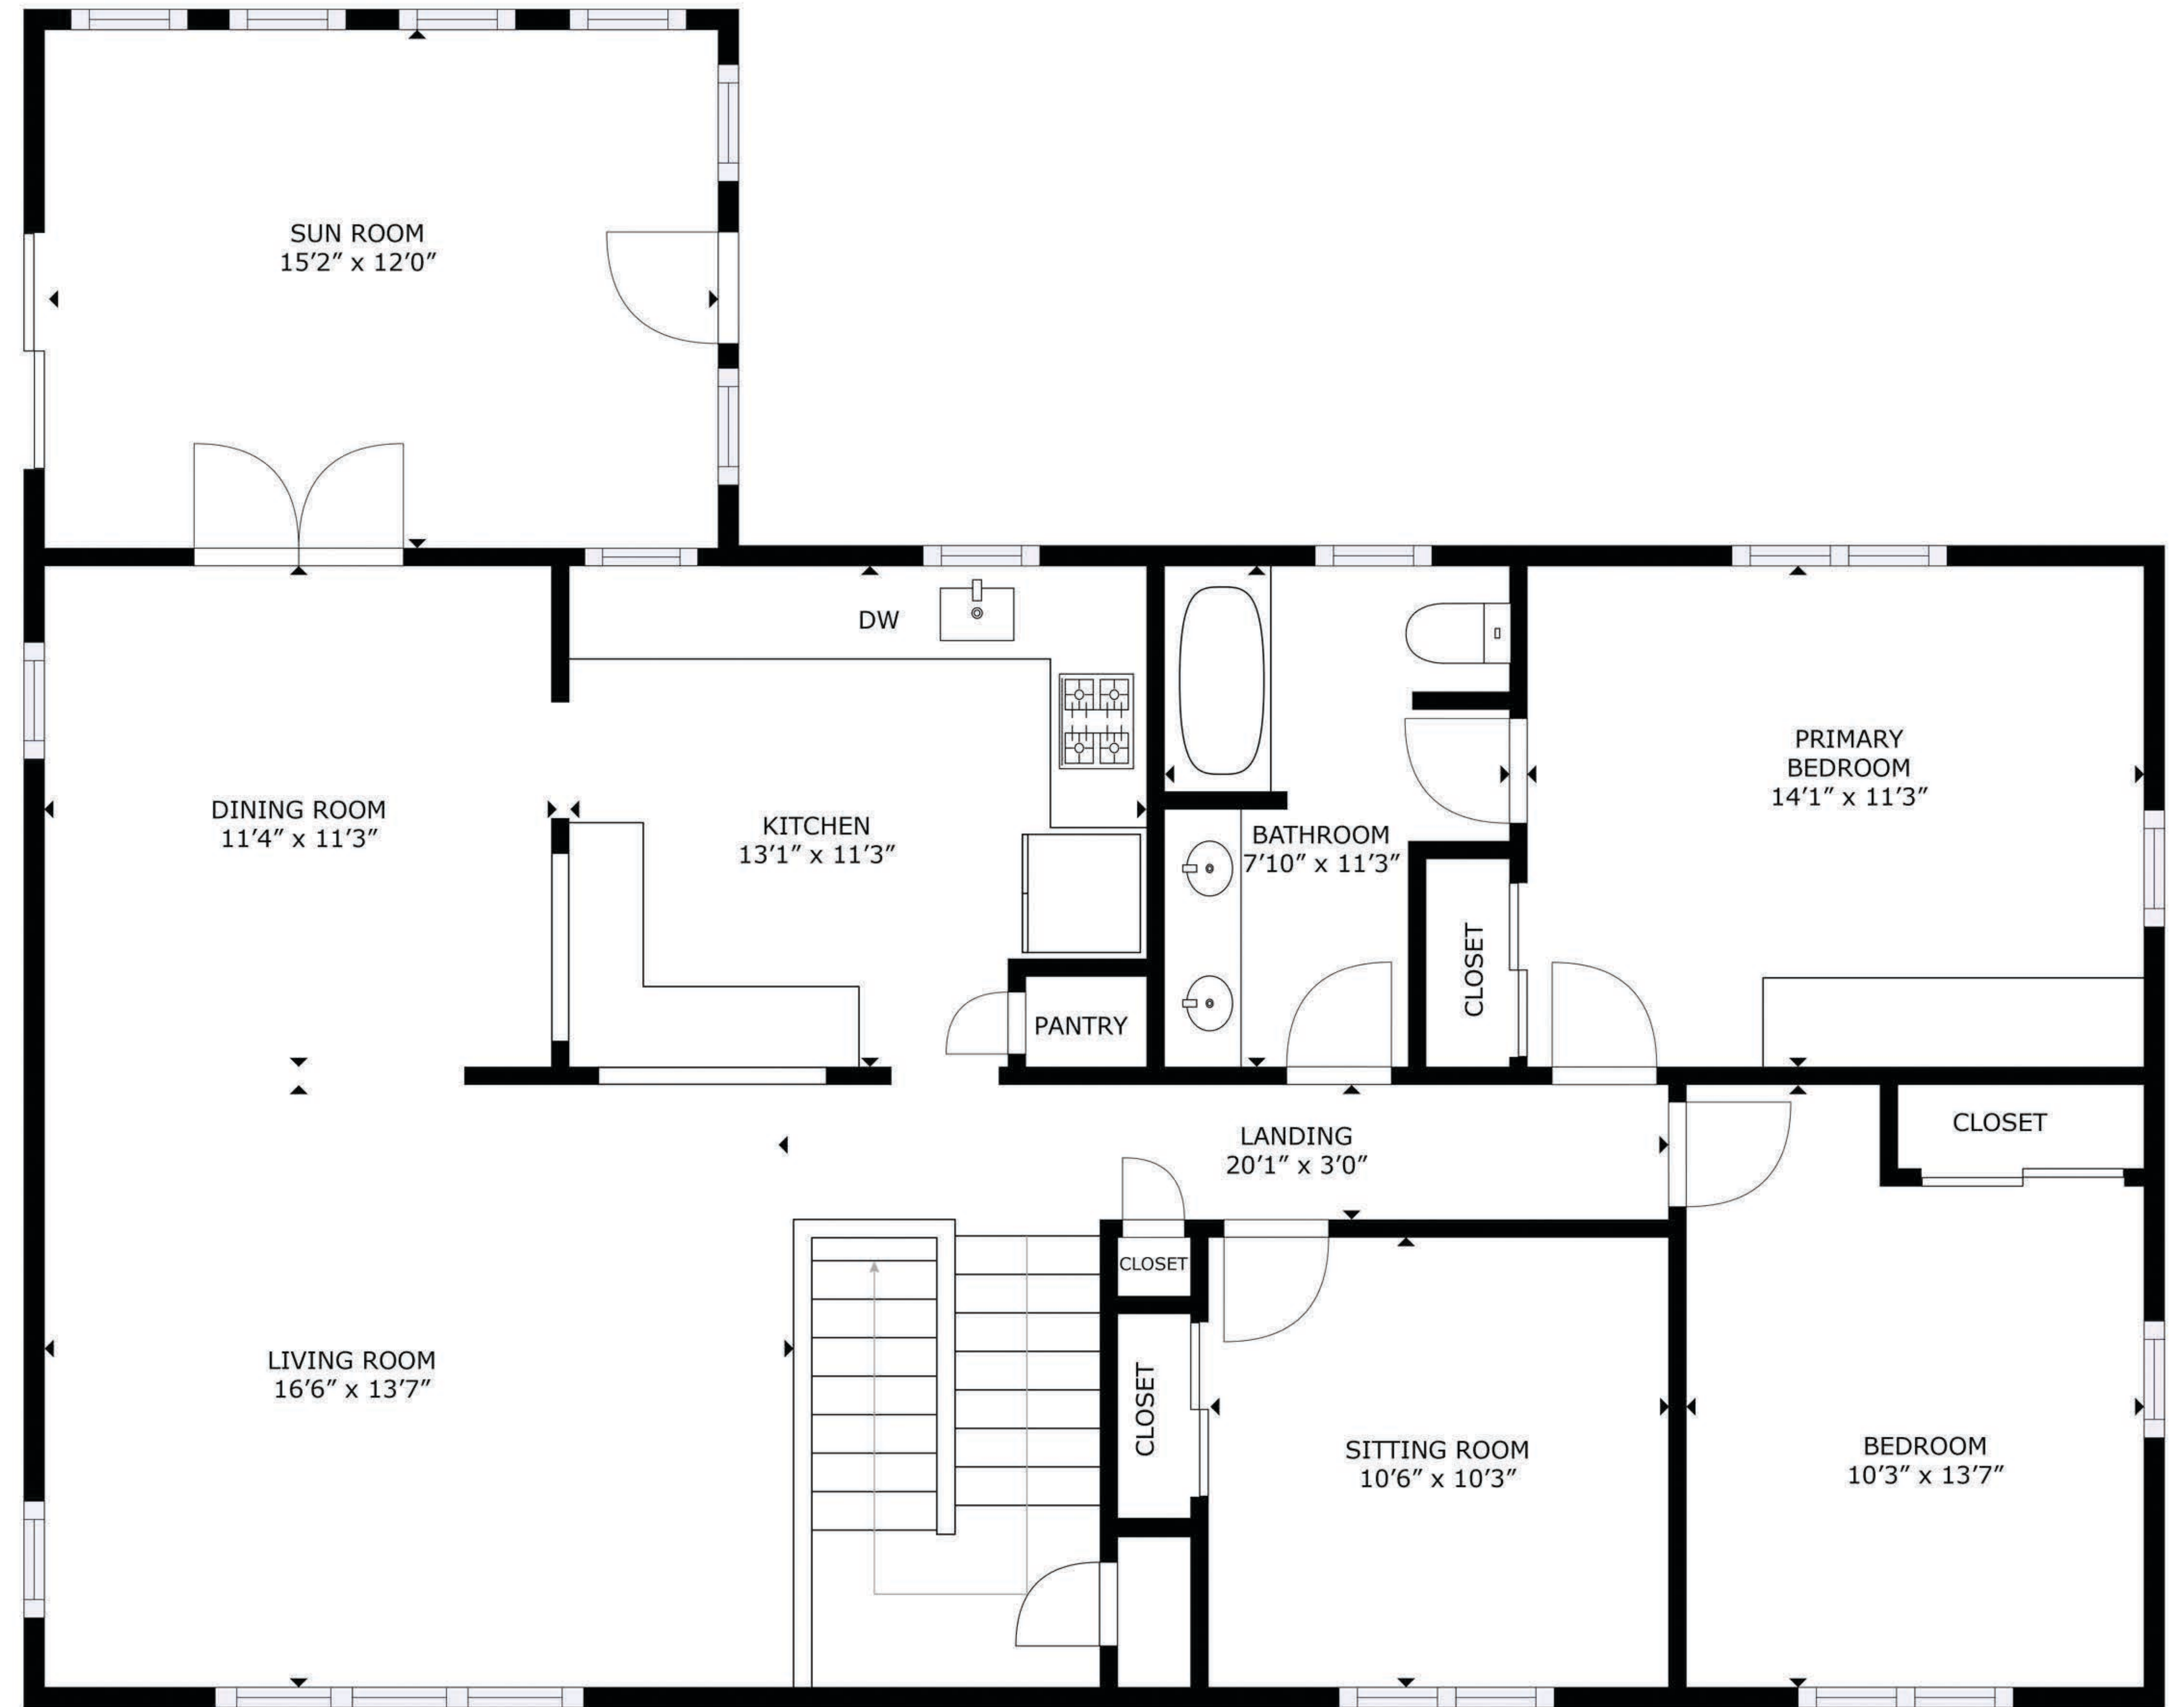

FLOOR 1

FLOOR 2

GROSS INTERNAL AREA
 FLOOR 1: 591 sq. ft, FLOOR 2: 1,383 sq. ft
 TOTAL: 1974 sq. ft

SIZES AND DIMENSIONS ARE APPROXIMATE, ACTUAL MAY VARY.