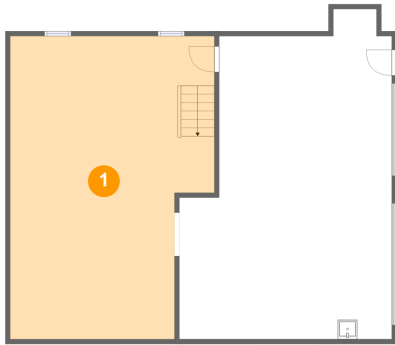

238 Longfield Road, Fincastle, Botetourt County, Virginia, United States, 24090

1 Floor 1 - Basement

Dimensions: 21'0" x 31'2"
Area: 594 sq. ft
Counted as living area: No

Heated: Yes
Finished: No
Enclosed: Yes
Contiguous: Yes
Permitted: Yes
Wet space: No
Addition: No
Conversion: No