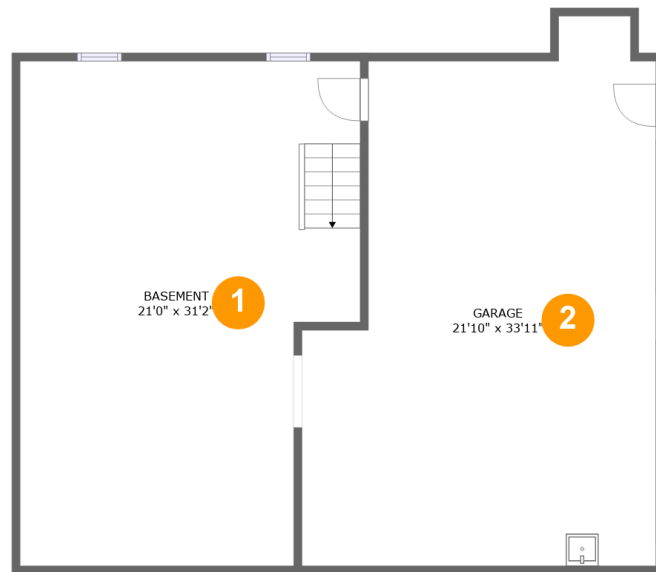

238 Longfield Road, Fincastle, Botetourt County,
Virginia, United States, 24090

Room dimensions

Floor 1

Total sqft: 1312 Living area: 0

#		Dimensions	sqft	Counted as living area
1	Basement	21'0" x 31'2"	594 sq. ft	No
2	Garage	21'10" x 33'11"	626 sq. ft	No