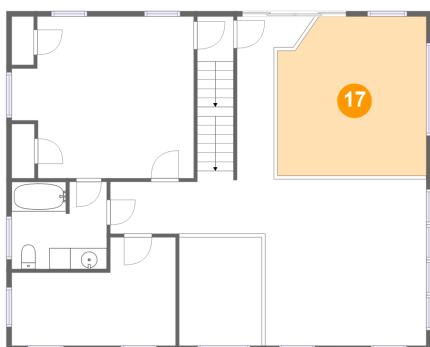

17 Floor 3 - Open To Below

Dimensions: 14'1" x 15'1"
Area: 204 sq. ft
Counted as living area: No

Heated: No
Finished: No
Enclosed: No
Contiguous: Yes
Permitted: No
Wet space: No
Addition: No
Conversion: No