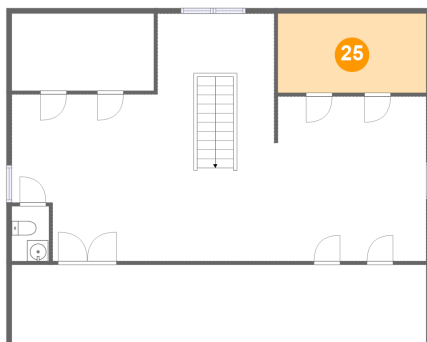

Dimensions: 13'5" x 7'4"
Area: 99 sq. ft
Counted as living area: No

Heated: No
Finished: No
Enclosed: No
Contiguous: No
Permitted: Yes
Wet space: No
Addition: No
Conversion: No

25 Floor 4 - Storage

Dimensions: 14'1" x 7'6"
Area: 106 sq. ft
Counted as living area: No