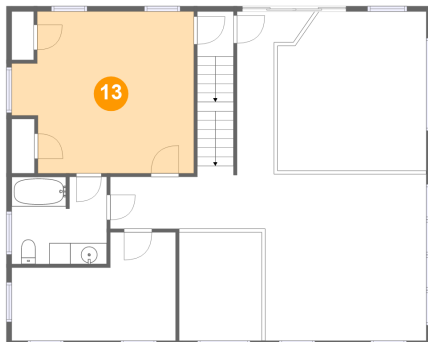

**238 Longfield Road, Fincastle, Botetourt County,
Virginia, United States, 24090**

12 Floor 3 - Open To Below

Dimensions: 7'10" x 10'3"
Area: 80 sq. ft
Counted as living area: No

Heated: No
Finished: No
Enclosed: No
Contiguous: Yes
Permitted: No
Wet space: No
Addition: No
Conversion: No

13 Floor 3 - Bedroom

Dimensions: 17'3" x 15'4"
Area: 239 sq. ft
Counted as living area: Yes

Heated: Yes
Finished: Yes
Enclosed: Yes
Contiguous: Yes
Permitted: Yes
Wet space: No
Addition: No
Conversion: No