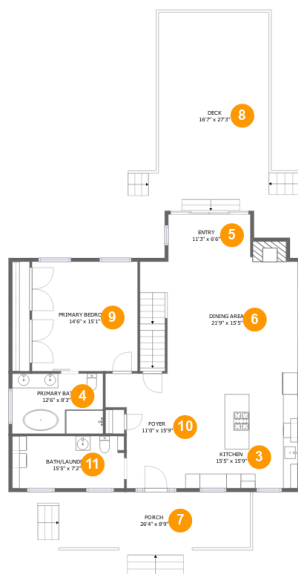

 **5,982** Total sqft

238 Longfield Road, Fincastle, Botetourt County,
Virginia, United States, 24090

Room dimensions

Floor 1

Total sqft: 1312 Living area: 0

| # | | Dimensions | sqft | Counted as living area |
|---|----------|-----------------|------------|------------------------|
| 1 | Basement | 21'0" x 31'2" | 594 sq. ft | No |
| 2 | Garage | 21'10" x 33'11" | 626 sq. ft | No |

238 Longfield Road, Fincastle, Botetourt County, Virginia, United States, 24090

Room dimensions

Floor 2

Total sqft: 2076 Living area: 1390

| # | | Dimensions | sqft | Counted as living area |
|----|--------------|---------------|------------|------------------------|
| 3 | Kitchen | 15'5" x 15'9" | 244 sq. ft | Yes |
| 4 | Bath | 12'6" x 8'3" | 103 sq. ft | Yes |
| 5 | Entry | 11'3" x 6'6" | 87 sq. ft | Yes |
| 6 | Dining Room | 21'9" x 15'5" | 330 sq. ft | Yes |
| 7 | Outdoor | 26'4" x 8'9" | 246 sq. ft | No |
| 8 | Outdoor | 16'7" x 27'3" | 440 sq. ft | No |
| 9 | Bedroom | 14'6" x 15'1" | 219 sq. ft | Yes |
| 10 | Entry | 11'0" x 15'9" | 142 sq. ft | Yes |
| 11 | BATH/LAUNDRY | 15'5" x 7'2" | 110 sq. ft | Yes |

6 Floor 2 - Dining Room

Dimensions: 21'9" x 15'5"
Area: 330 sq. ft
Counted as living area: Yes

Heated: Yes
Finished: Yes
Enclosed: Yes
Contiguous: Yes
Permitted: Yes
Wet space: No
Addition: No
Conversion: No

18 Floor 3 - Hall

Dimensions: 14'4" x 5'11"
Area: 114 sq. ft
Counted as living area: Yes

Heated: Yes
Finished: Yes
Enclosed: Yes
Contiguous: Yes
Permitted: Yes
Wet space: No
Addition: No
Conversion: No

19 Floor 3 - Office