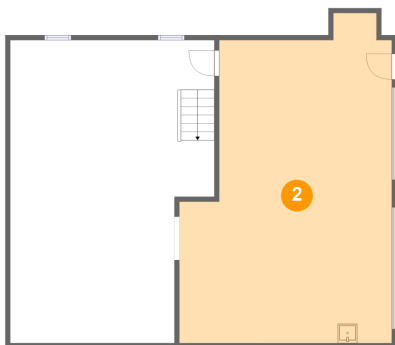

2 Floor 1 - Garage

Dimensions: 21'10" x 33'11"
Area: 626 sq. ft
Counted as living area: No

Heated: No
Finished: No
Enclosed: Yes
Contiguous: Yes
Permitted: Yes
Wet space: No
Addition: No
Conversion: No