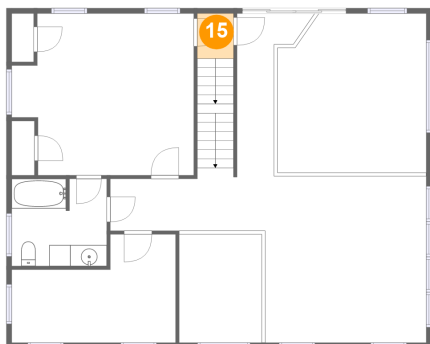

238 Longfield Road, Fincastle, Botetourt County,
Virginia, United States, 24090

15 Floor 3 - Hall

Dimensions: 3'5" x 4'3"
Area: 15 sq. ft
Counted as living area: Yes

Heated: Yes
Finished: Yes
Enclosed: Yes
Contiguous: Yes
Permitted: Yes
Wet space: No
Addition: No
Conversion: No