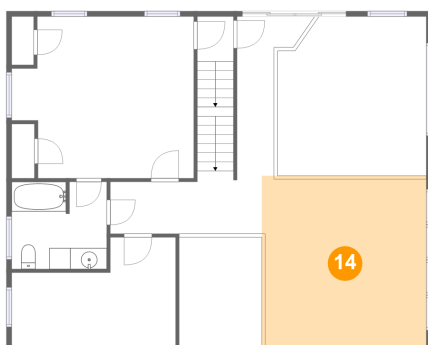

14 Floor 3 - Living Room

Dimensions: 15'7" x 15'9"
Area: 251 sq. ft
Counted as living area: Yes

Heated: Yes
Finished: Yes
Enclosed: Yes
Contiguous: Yes
Permitted: Yes
Wet space: No
Addition: No
Conversion: No