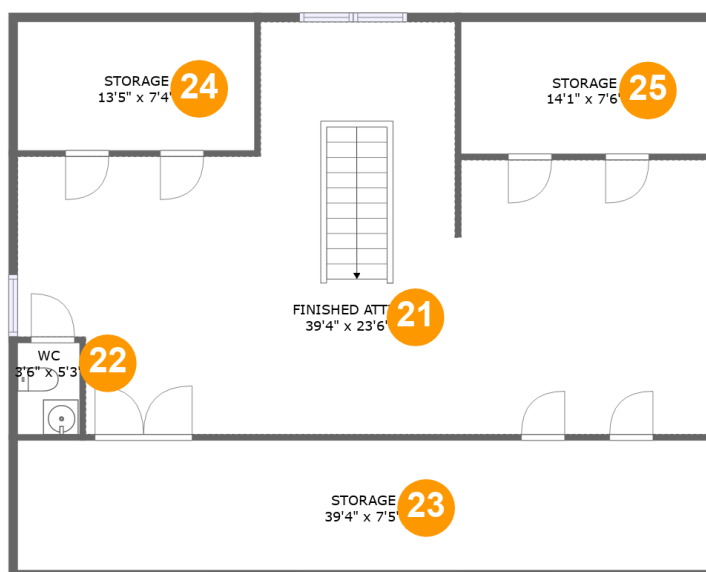

238 Longfield Road, Fincastle, Botetourt County, Virginia, United States, 24090

Room dimensions

Floor 4

Total sqft: 1298 Living area: 0

#		Dimensions	sqft	Counted as living area
21	Finished Attic	39'4" x 23'6"	680 sq. ft	No
22	Bath	3'6" x 5'3"	18 sq. ft	No
23	Storage	39'4" x 7'5"	290 sq. ft	No
24	Storage	13'5" x 7'4"	99 sq. ft	No
25	Storage	14'1" x 7'6"	106 sq. ft	No