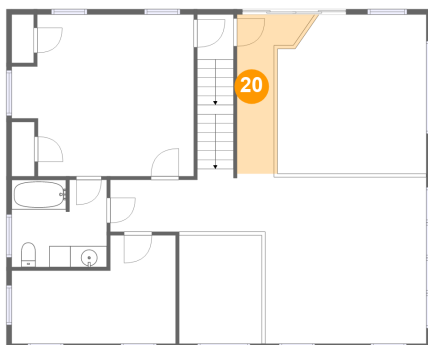

20 Floor 3 - Hall

Dimensions: 6'10" x 15'1"
Area: 67 sq. ft
Counted as living area: Yes

Heated: Yes
Finished: Yes
Enclosed: Yes
Contiguous: Yes
Permitted: Yes
Wet space: No
Addition: No
Conversion: No