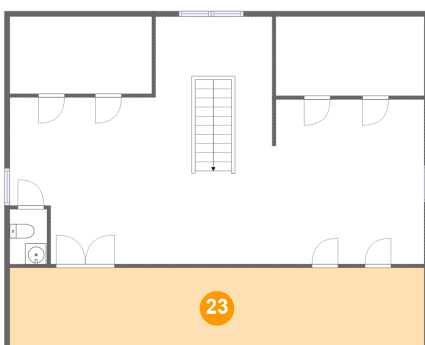

Heated: Yes
Finished: Yes
Enclosed: Yes
Contiguous: No
Permitted: Yes
Wet space: Yes
Addition: No
Conversion: No

23 Floor 4 - Storage

Dimensions: 39'4" x 7'5"
Area: 290 sq. ft
Counted as living area: No