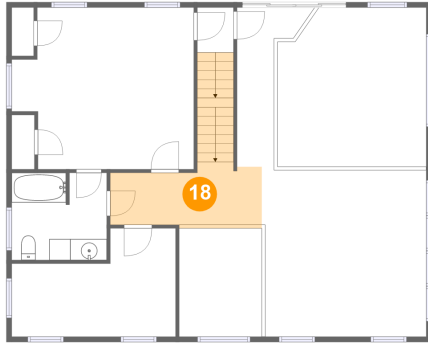

**238 Longfield Road, Fincastle, Botetourt County,
Virginia, United States, 24090**

18 Floor 3 - Hall

Dimensions: 14'4" x 5'11"
Area: 114 sq. ft
Counted as living area: Yes

Heated: Yes
Finished: Yes
Enclosed: Yes
Contiguous: Yes
Permitted: Yes
Wet space: No
Addition: No
Conversion: No