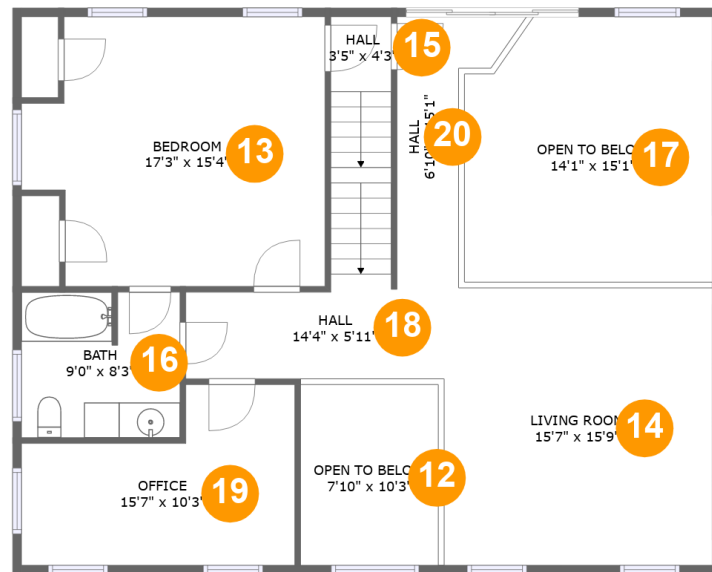

238 Longfield Road, Fincastle, Botetourt County, Virginia, United States, 24090

Room dimensions

Floor 2

Total sqft: 2076 Living area: 1390

| # | | Dimensions | sqft | Counted as living area |
|----|--------------|---------------|------------|------------------------|
| 3 | Kitchen | 15'5" x 15'9" | 244 sq. ft | Yes |
| 4 | Bath | 12'6" x 8'3" | 103 sq. ft | Yes |
| 5 | Entry | 11'3" x 6'6" | 87 sq. ft | Yes |
| 6 | Dining Room | 21'9" x 15'5" | 330 sq. ft | Yes |
| 7 | Outdoor | 26'4" x 8'9" | 246 sq. ft | No |
| 8 | Outdoor | 16'7" x 27'3" | 440 sq. ft | No |
| 9 | Bedroom | 14'6" x 15'1" | 219 sq. ft | Yes |
| 10 | Entry | 11'0" x 15'9" | 142 sq. ft | Yes |
| 11 | BATH/LAUNDRY | 15'5" x 7'2" | 110 sq. ft | Yes |

238 Longfield Road, Fincastle, Botetourt County, Virginia, United States, 24090

Room dimensions

Floor 3

Total sqft: 1296

Living area: 996

| # | | Dimensions | sqft | Counted as living area |
|----|---------------|---------------|------------|------------------------|
| 12 | Open To Below | 7'10" x 10'3" | 80 sq. ft | No |
| 13 | Bedroom | 17'3" x 15'4" | 239 sq. ft | Yes |
| 14 | Living Room | 15'7" x 15'9" | 251 sq. ft | Yes |
| 15 | Hall | 3'5" x 4'3" | 15 sq. ft | Yes |
| 16 | Bath | 9'0" x 8'3" | 73 sq. ft | Yes |
| 17 | Open To Below | 14'1" x 15'1" | 204 sq. ft | No |
| 18 | Hall | 14'4" x 5'11" | 114 sq. ft | Yes |
| 19 | Office | 15'7" x 10'3" | 128 sq. ft | Yes |
| 20 | Hall | 6'10" x 15'1" | 67 sq. ft | Yes |

6 Floor 2 - Dining Room

Dimensions: 21'9" x 15'5"
Area: 330 sq. ft
Counted as living area: Yes

Heated: Yes
Finished: Yes
Enclosed: Yes
Contiguous: Yes
Permitted: Yes
Wet space: No
Addition: No
Conversion: No

18 Floor 3 - Hall

Dimensions: 14'4" x 5'11"
Area: 114 sq. ft
Counted as living area: Yes

Heated: Yes
Finished: Yes
Enclosed: Yes
Contiguous: Yes
Permitted: Yes
Wet space: No
Addition: No
Conversion: No

19 Floor 3 - Office