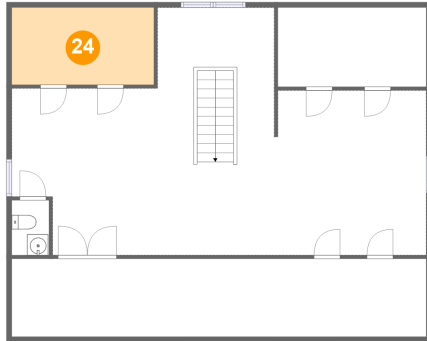

**238 Longfield Road, Fincastle, Botetourt County,
Virginia, United States, 24090**

24 Floor 4 - Storage

Dimensions: 13'5" x 7'4"
Area: 99 sq. ft
Counted as living area: No

Heated: No
Finished: No
Enclosed: No
Contiguous: No
Permitted: Yes
Wet space: No
Addition: No
Conversion: No