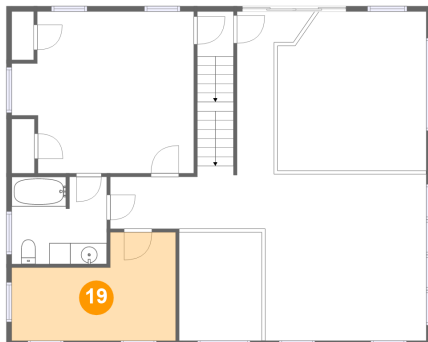

19 Floor 3 - Office

Dimensions: 15'7" x 10'3"
Area: 128 sq. ft
Counted as living area: Yes

Heated: Yes
Finished: Yes
Enclosed: Yes
Contiguous: Yes
Permitted: Yes
Wet space: No
Addition: No
Conversion: No