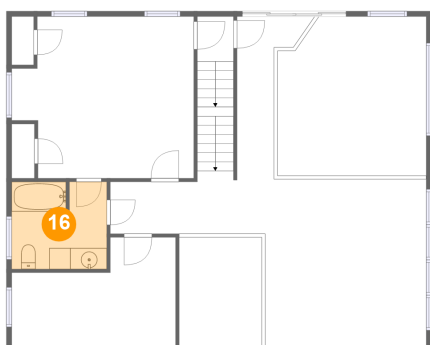

16 Floor 3 - Bath

Dimensions: 9'0" x 8'3"
Area: 73 sq. ft
Counted as living area: Yes

Heated: Yes
Finished: Yes
Enclosed: Yes
Contiguous: Yes
Permitted: Yes
Wet space: Yes
Addition: No
Conversion: No