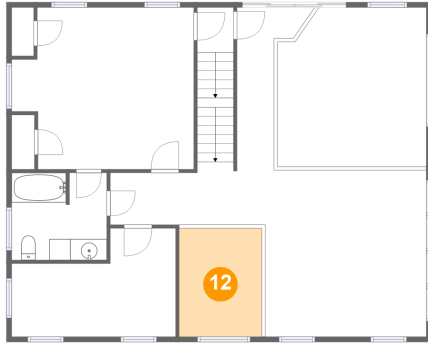

**238 Longfield Road, Fincastle, Botetourt County,
Virginia, United States, 24090**

12 Floor 3 - Open To Below

Dimensions: 7'10" x 10'3"
Area: 80 sq. ft
Counted as living area: No

Heated: No
Finished: No
Enclosed: No
Contiguous: Yes
Permitted: No
Wet space: No
Addition: No
Conversion: No