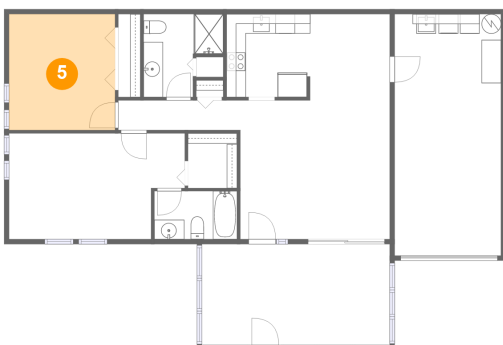

5 Floor 1 - Bedroom

Dimensions: 10'11" x 11'10"
Area: 129 sq. ft
Counted as Living Area: Yes

Heated: Yes
Finished: Yes
Enclosed: Yes
Contiguous: Yes
Permitted: Yes
Wet Space: No
Addition: No
Conversion: No