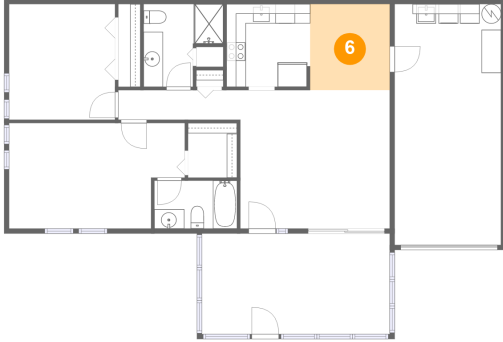

4 Floor 1 - Screened Porch

Dimensions: 19'4" x 10'4"
Area: 199 sq. ft
Counted as Living Area: No

Heated: No
Finished: Yes
Enclosed: No
Contiguous: Yes
Permitted: Yes
Wet Space: No
Addition: No
Conversion: No

5 Floor 1 - Bedroom

Dimensions: 10'11" x 11'10"
Area: 129 sq. ft
Counted as Living Area: Yes

Heated: Yes
Finished: Yes
Enclosed: Yes
Contiguous: Yes
Permitted: Yes
Wet Space: No
Addition: No
Conversion: No

1619 Whithorn Place, Highland Lakes, Palm Harbor, Pinellas County, Florida, United States,

6 Floor 1 - Dining Area

Dimensions: 8'2" x 8'10"
Area: 72 sq. ft
Counted as Living Area:
Yes

Heated: Yes
Finished: Yes
Enclosed: Yes
Contiguous:
Yes
Permitted: Yes
Wet Space: No
Addition: No
Conversion: No