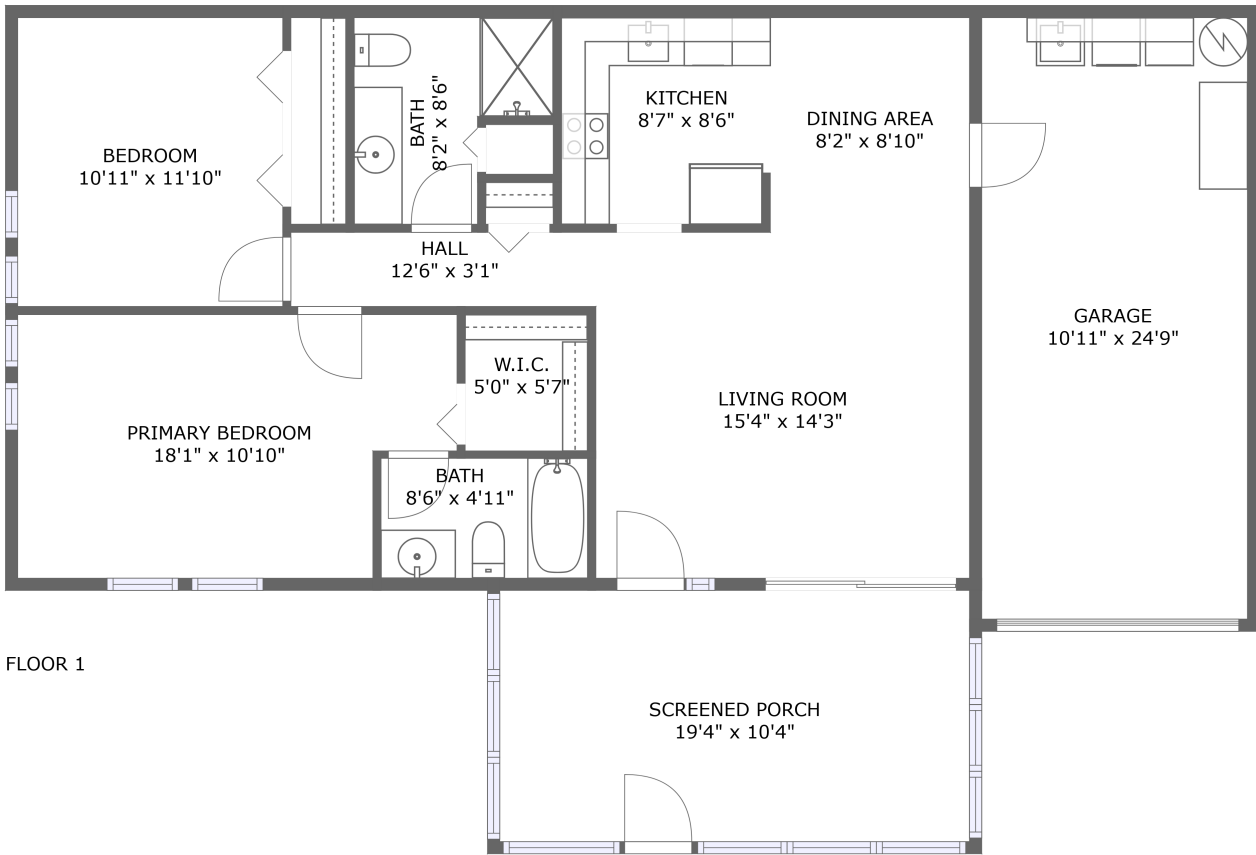

1619 Whithorn Place, Highland Lakes, Palm Harbor, Pinellas County, Florida, United States,

Property Summary

1 floors

2 bedrooms

2 bathrooms

1,478 total sqft

1 garages

964 Gross Living Area sqft