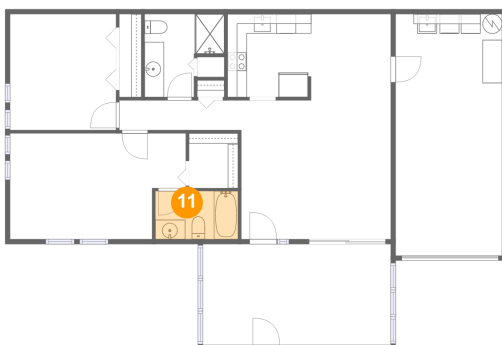

11 Floor 1 - Bath

Dimensions: 8'6" x 4'11"
Area: 42 sq. ft
Counted as Living Area:
Yes

Heated: Yes
Finished: Yes
Enclosed: Yes
Contiguous:
Yes
Permitted: Yes
Wet Space: Yes
Addition: No
Conversion: No