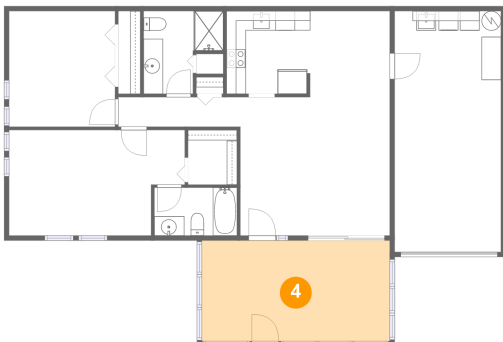

1619 Whithorn Place, Highland Lakes, Palm Harbor, Pinellas County, Florida, United States,

3 Floor 1 - Garage

Dimensions: 10'11" x 24'9"
Area: 270 sq. ft
Counted as Living Area: No

Heated: No
Finished: No
Enclosed: Yes
Contiguous: Yes
Permitted: Yes
Wet Space: No
Addition: No
Conversion: No

4 Floor 1 - Screened Porch

Dimensions: 19'4" x 10'4"
Area: 199 sq. ft
Counted as Living Area: No

Heated: No
Finished: Yes
Enclosed: No
Contiguous: Yes
Permitted: Yes
Wet Space: No
Addition: No
Conversion: No