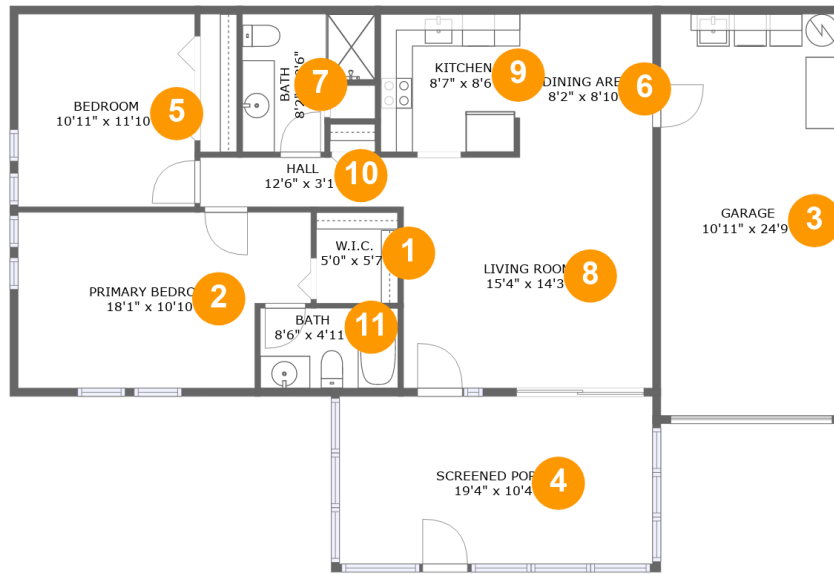

1619 Whithorn Place, Highland Lakes, Palm Harbor, Pinellas County, Florida, United States,

Room Dimensions

Floor 1

Total sqft: 1478

Living area: 964

#	Room name	Dimensions	Area (sqft)	Counted as Living Area
1	W.i.c.	5'0" x 5'7"	28 sq. ft	Yes
2	Primary Bedroom	18'1" x 10'10"	177 sq. ft	Yes
3	Garage	10'11" x 24'9"	270 sq. ft	No
4	Screened Porch	19'4" x 10'4"	199 sq. ft	No
5	Bedroom	10'11" x 11'10"	129 sq. ft	Yes
6	Dining Area	8'2" x 8'10"	72 sq. ft	Yes
7	Bath	8'2" x 8'6"	56 sq. ft	Yes
8	Living Room	15'4" x 14'3"	218 sq. ft	Yes
9	Kitchen	8'7" x 8'6"	72 sq. ft	Yes
10	Hall	12'6" x 3'1"	38 sq. ft	Yes
11	Bath	8'6" x 4'11"	42 sq. ft	Yes

4 Floor 1 - Screened Porch

Dimensions: 19'4" x 10'4"
Area: 199 sq. ft
Counted as Living Area: No

Heated: No
Finished: Yes
Enclosed: No
Contiguous: Yes
Permitted: Yes
Wet Space: No
Addition: No
Conversion: No

1619 Whithorn Place, Highland Lakes, Palm Harbor, Pinellas County, Florida, United States,

6 Floor 1 - Dining Area

Dimensions: 8'2" x 8'10"
Area: 72 sq. ft
Counted as Living Area:
Yes

Heated: Yes
Finished: Yes
Enclosed: Yes
Contiguous:
Yes
Permitted: Yes
Wet Space: No
Addition: No
Conversion: No

Dimensions: 15'4" x 14'3"
Area: 218 sq. ft
Counted as Living Area:
Yes

Heated: Yes
Finished: Yes
Enclosed: Yes
Contiguous:
Yes
Permitted: Yes
Wet Space: No
Addition: No
Conversion: No

1619 Whithorn Place, Highland Lakes, Palm Harbor, Pinellas County, Florida, United States,