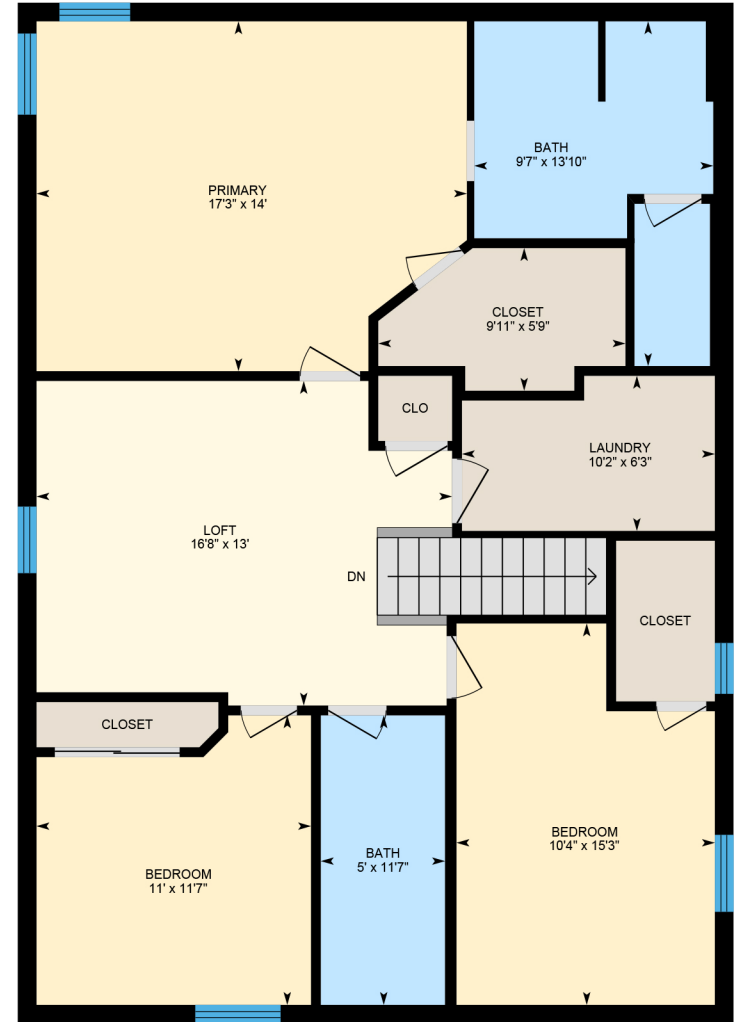

# 107 Hubbards Landing Blvd, Mt Washington, KY

Main Building: Above Grade Finished Area 2091.52 sq ft

**Main Floor**  
Finished Area 920.88 sq ft

**2nd Floor**  
Finished Area 1170.64 sq ft

PREPARED: 2023/09/09