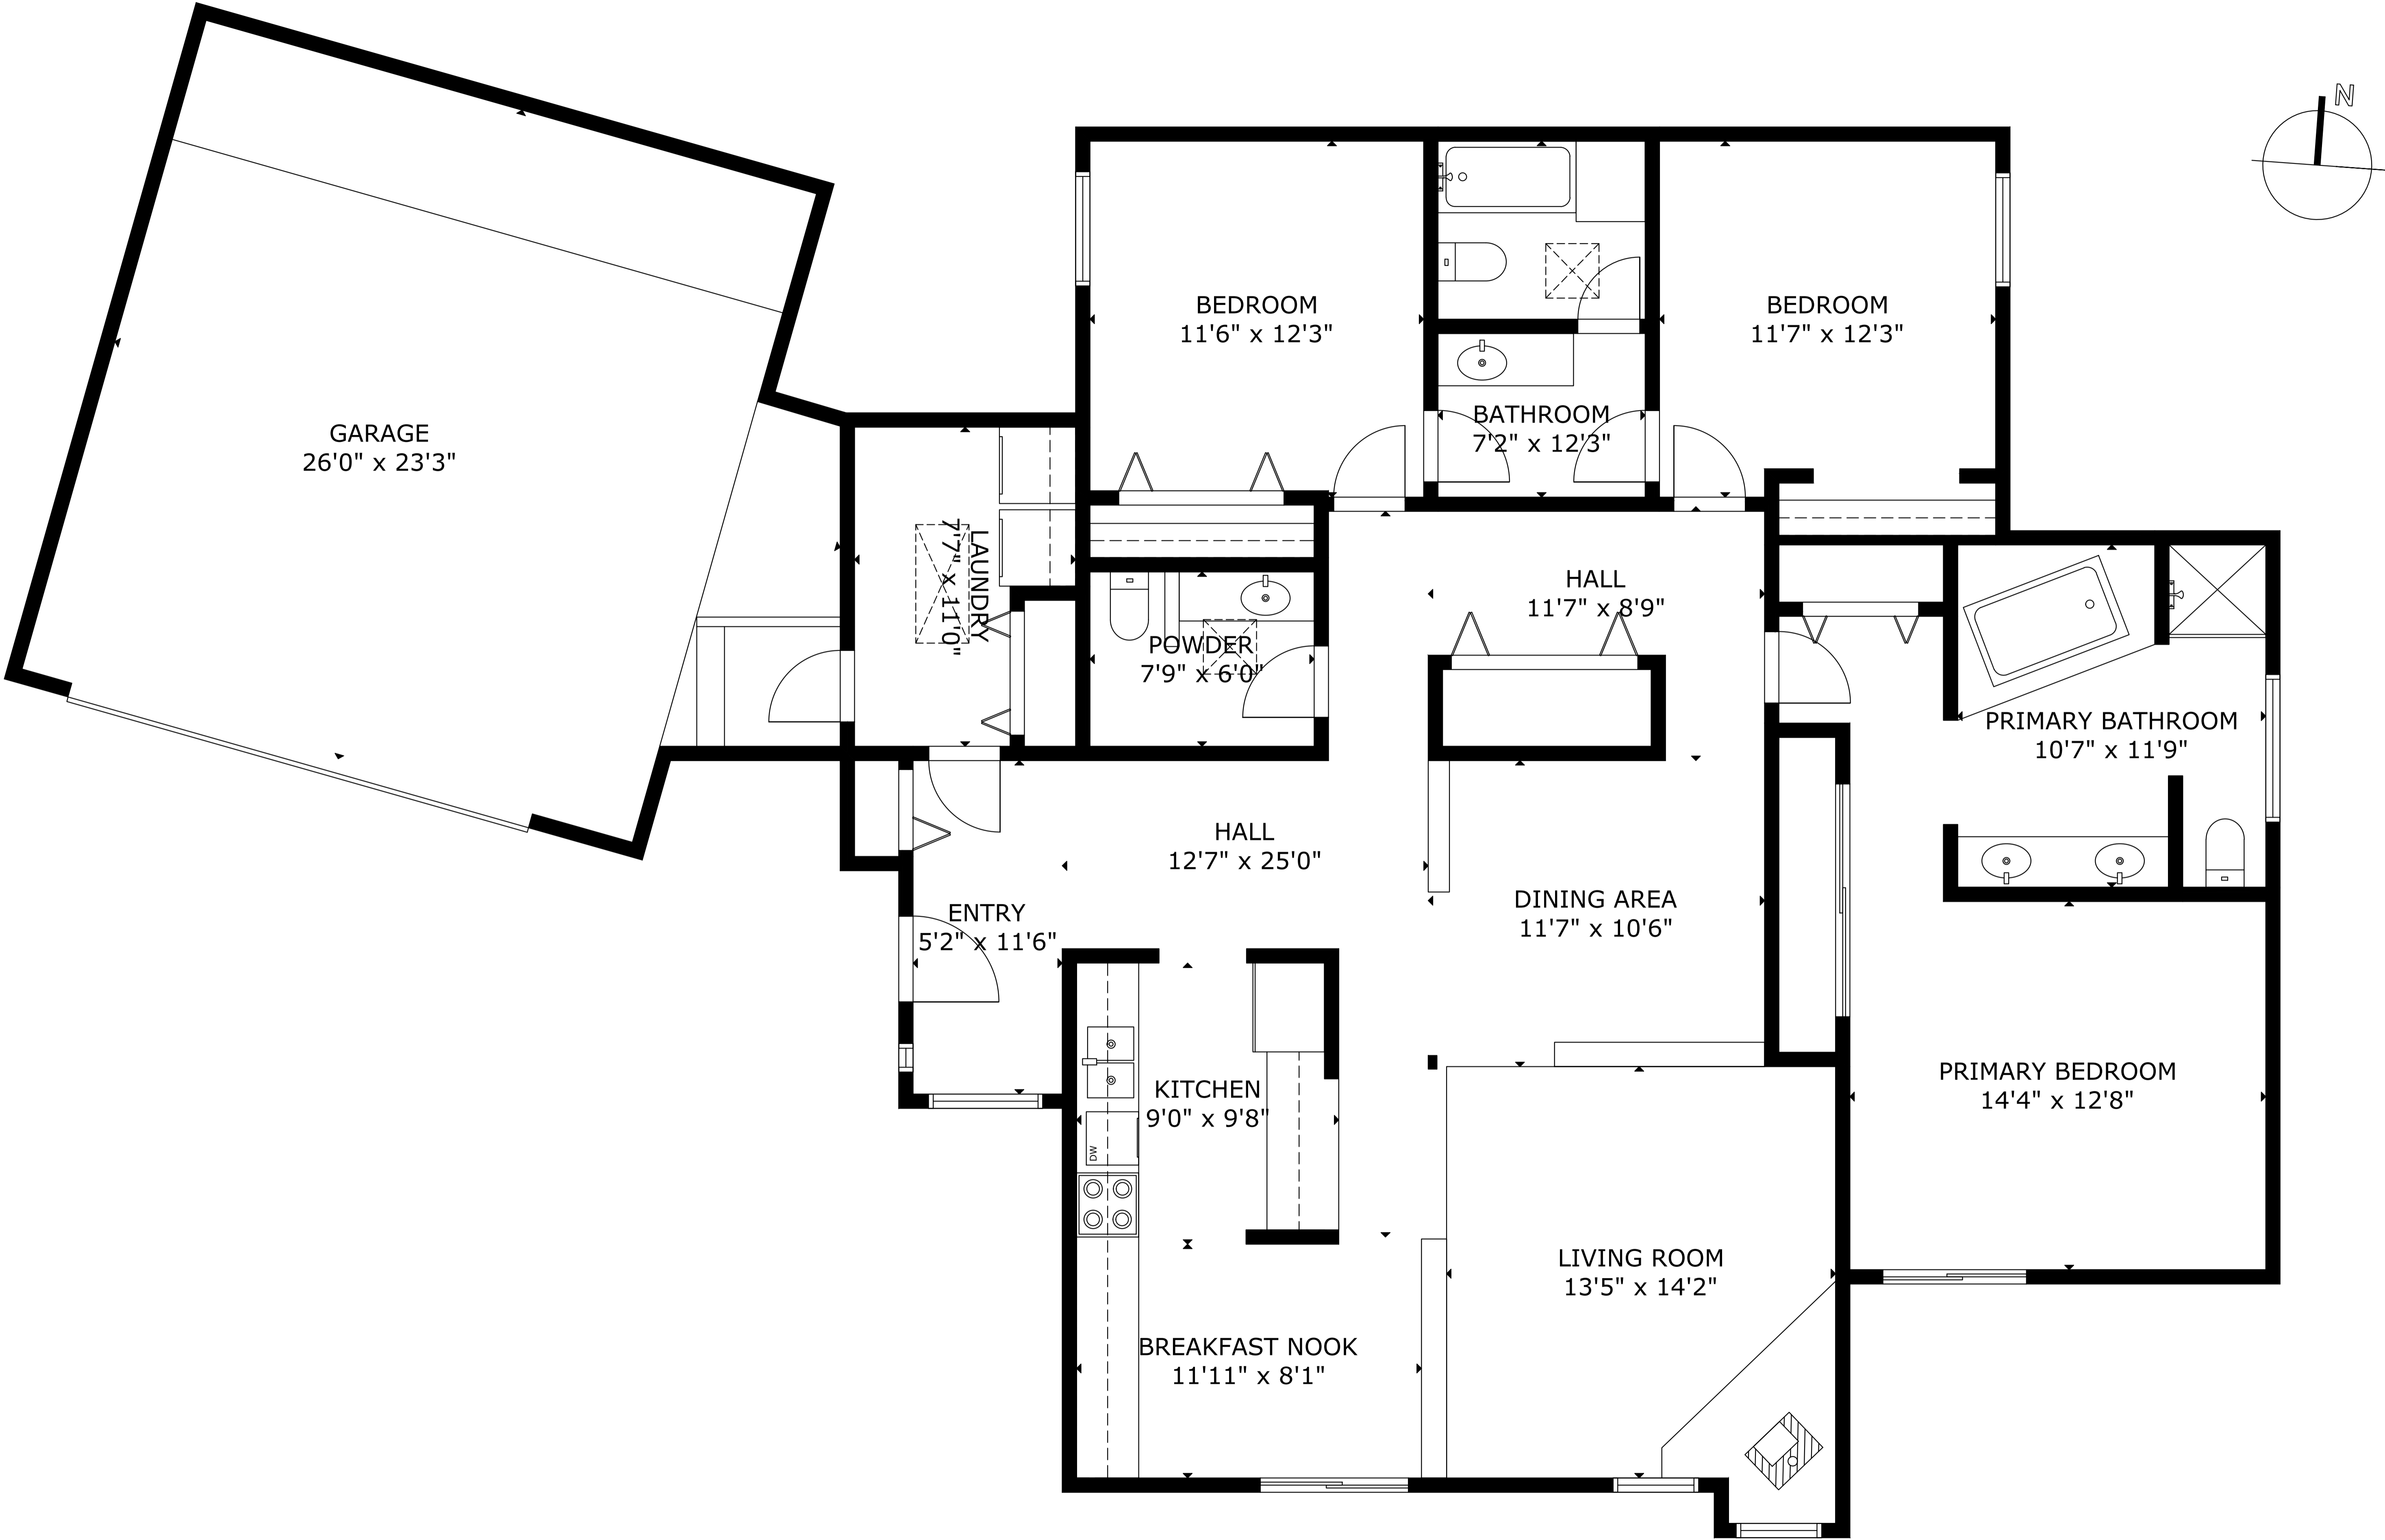

# 104 Colorado Mountain Road NE

GROSS EXTERNAL AREA

TOTAL: 1,905 sq ft

FLOOR 1: 1,905 sq ft

EXCLUDED AREAS: GARAGE: 560 sq ft

SIZE AND DIMENSIONS ARE APPROXIMATE, ACTUAL MAY VARY