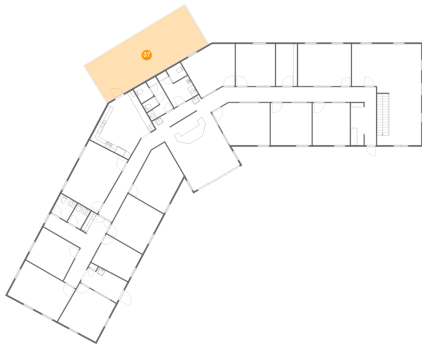

37 Floor 2 - Deck

Dimensions: 36'10" x 14'2"
Area: 515 sq. ft
Counted as Living Area: No

Heated: No
Finished: Yes
Enclosed: No
Contiguous: Yes
Permitted: Yes
Wet Space: No
Addition: No
Conversion: No