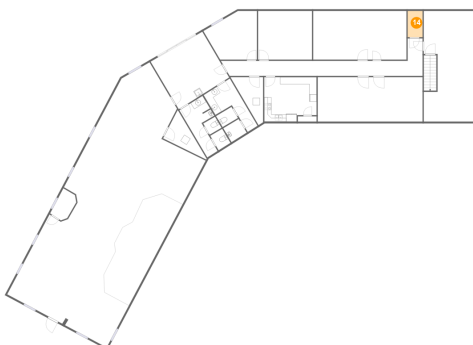

14 Floor 1 - Cl

Dimensions: 4'2" x 7'4"
Area: 31 sq. ft
Counted as Living Area:
Yes

Heated: Yes
Finished: Yes
Enclosed: Yes
Contiguous:
Yes
Permitted: Yes
Wet Space: No
Addition: No
Conversion: No