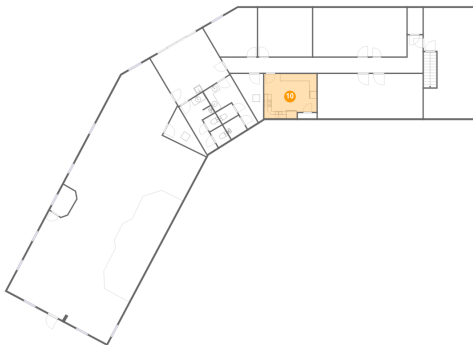

10 Floor 1 - Kitchen

Dimensions: 14'9" x 12'6"
Area: 173 sq. ft
Counted as Living Area:
Yes

Heated: Yes
Finished: Yes
Enclosed: Yes
Contiguous:
Yes
Permitted: Yes
Wet Space: No
Addition: No
Conversion: No