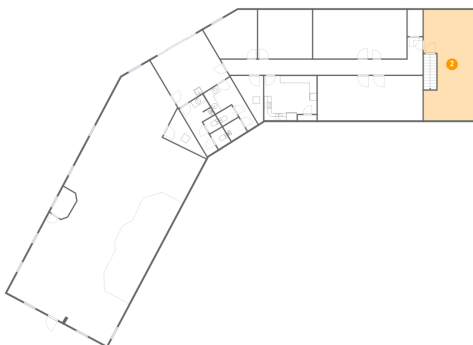

2 Floor 1 - Room

Dimensions: 14'0" x 31'0"
Area: 392 sq. ft
Counted as Living Area:
Yes

Heated: Yes
Finished: Yes
Enclosed: Yes
Contiguous:
Yes
Permitted: Yes
Wet Space: No
Addition: No
Conversion: No