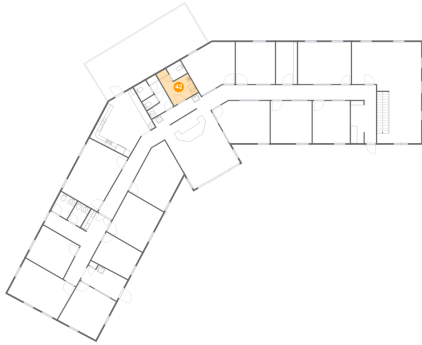

180 Amt Tech Drive, Rocky Mount, Franklin County, Virginia, United States, 24151

42 Floor 2 - Wc

Dimensions: 8'8" x 11'6"
Area: 74 sq. ft
Counted as Living Area:
Yes

Heated: Yes
Finished: Yes
Enclosed: Yes
Contiguous:
Yes
Permitted: Yes
Wet Space: Yes
Addition: No
Conversion: No