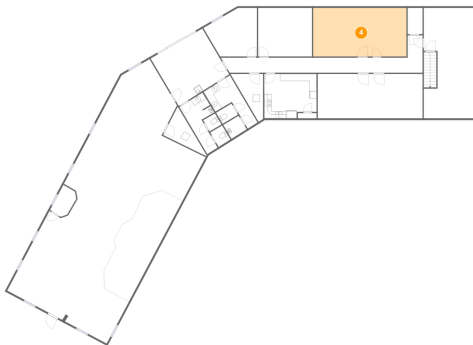

4 Floor 1 - Room

Dimensions: 26'3" x 13'8"
Area: 358 sq. ft
Counted as Living Area:
Yes

Heated: Yes
Finished: Yes
Enclosed: Yes
Contiguous:
Yes
Permitted: Yes
Wet Space: No
Addition: No
Conversion: No