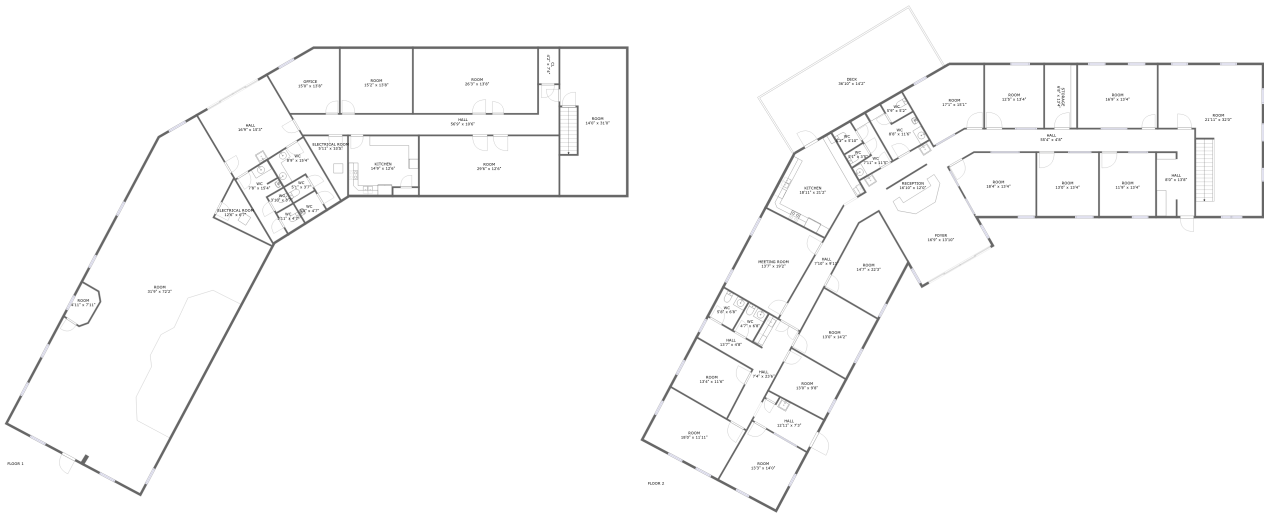

180 Amt Tech Drive, Rocky Mount, Franklin County, Virginia, United States, 24151

Property Summary

0 garages

0 bedrooms

0 bathrooms

5 half baths

2 floors

10,046 Gross Living Area sqft

10,787 total sqft