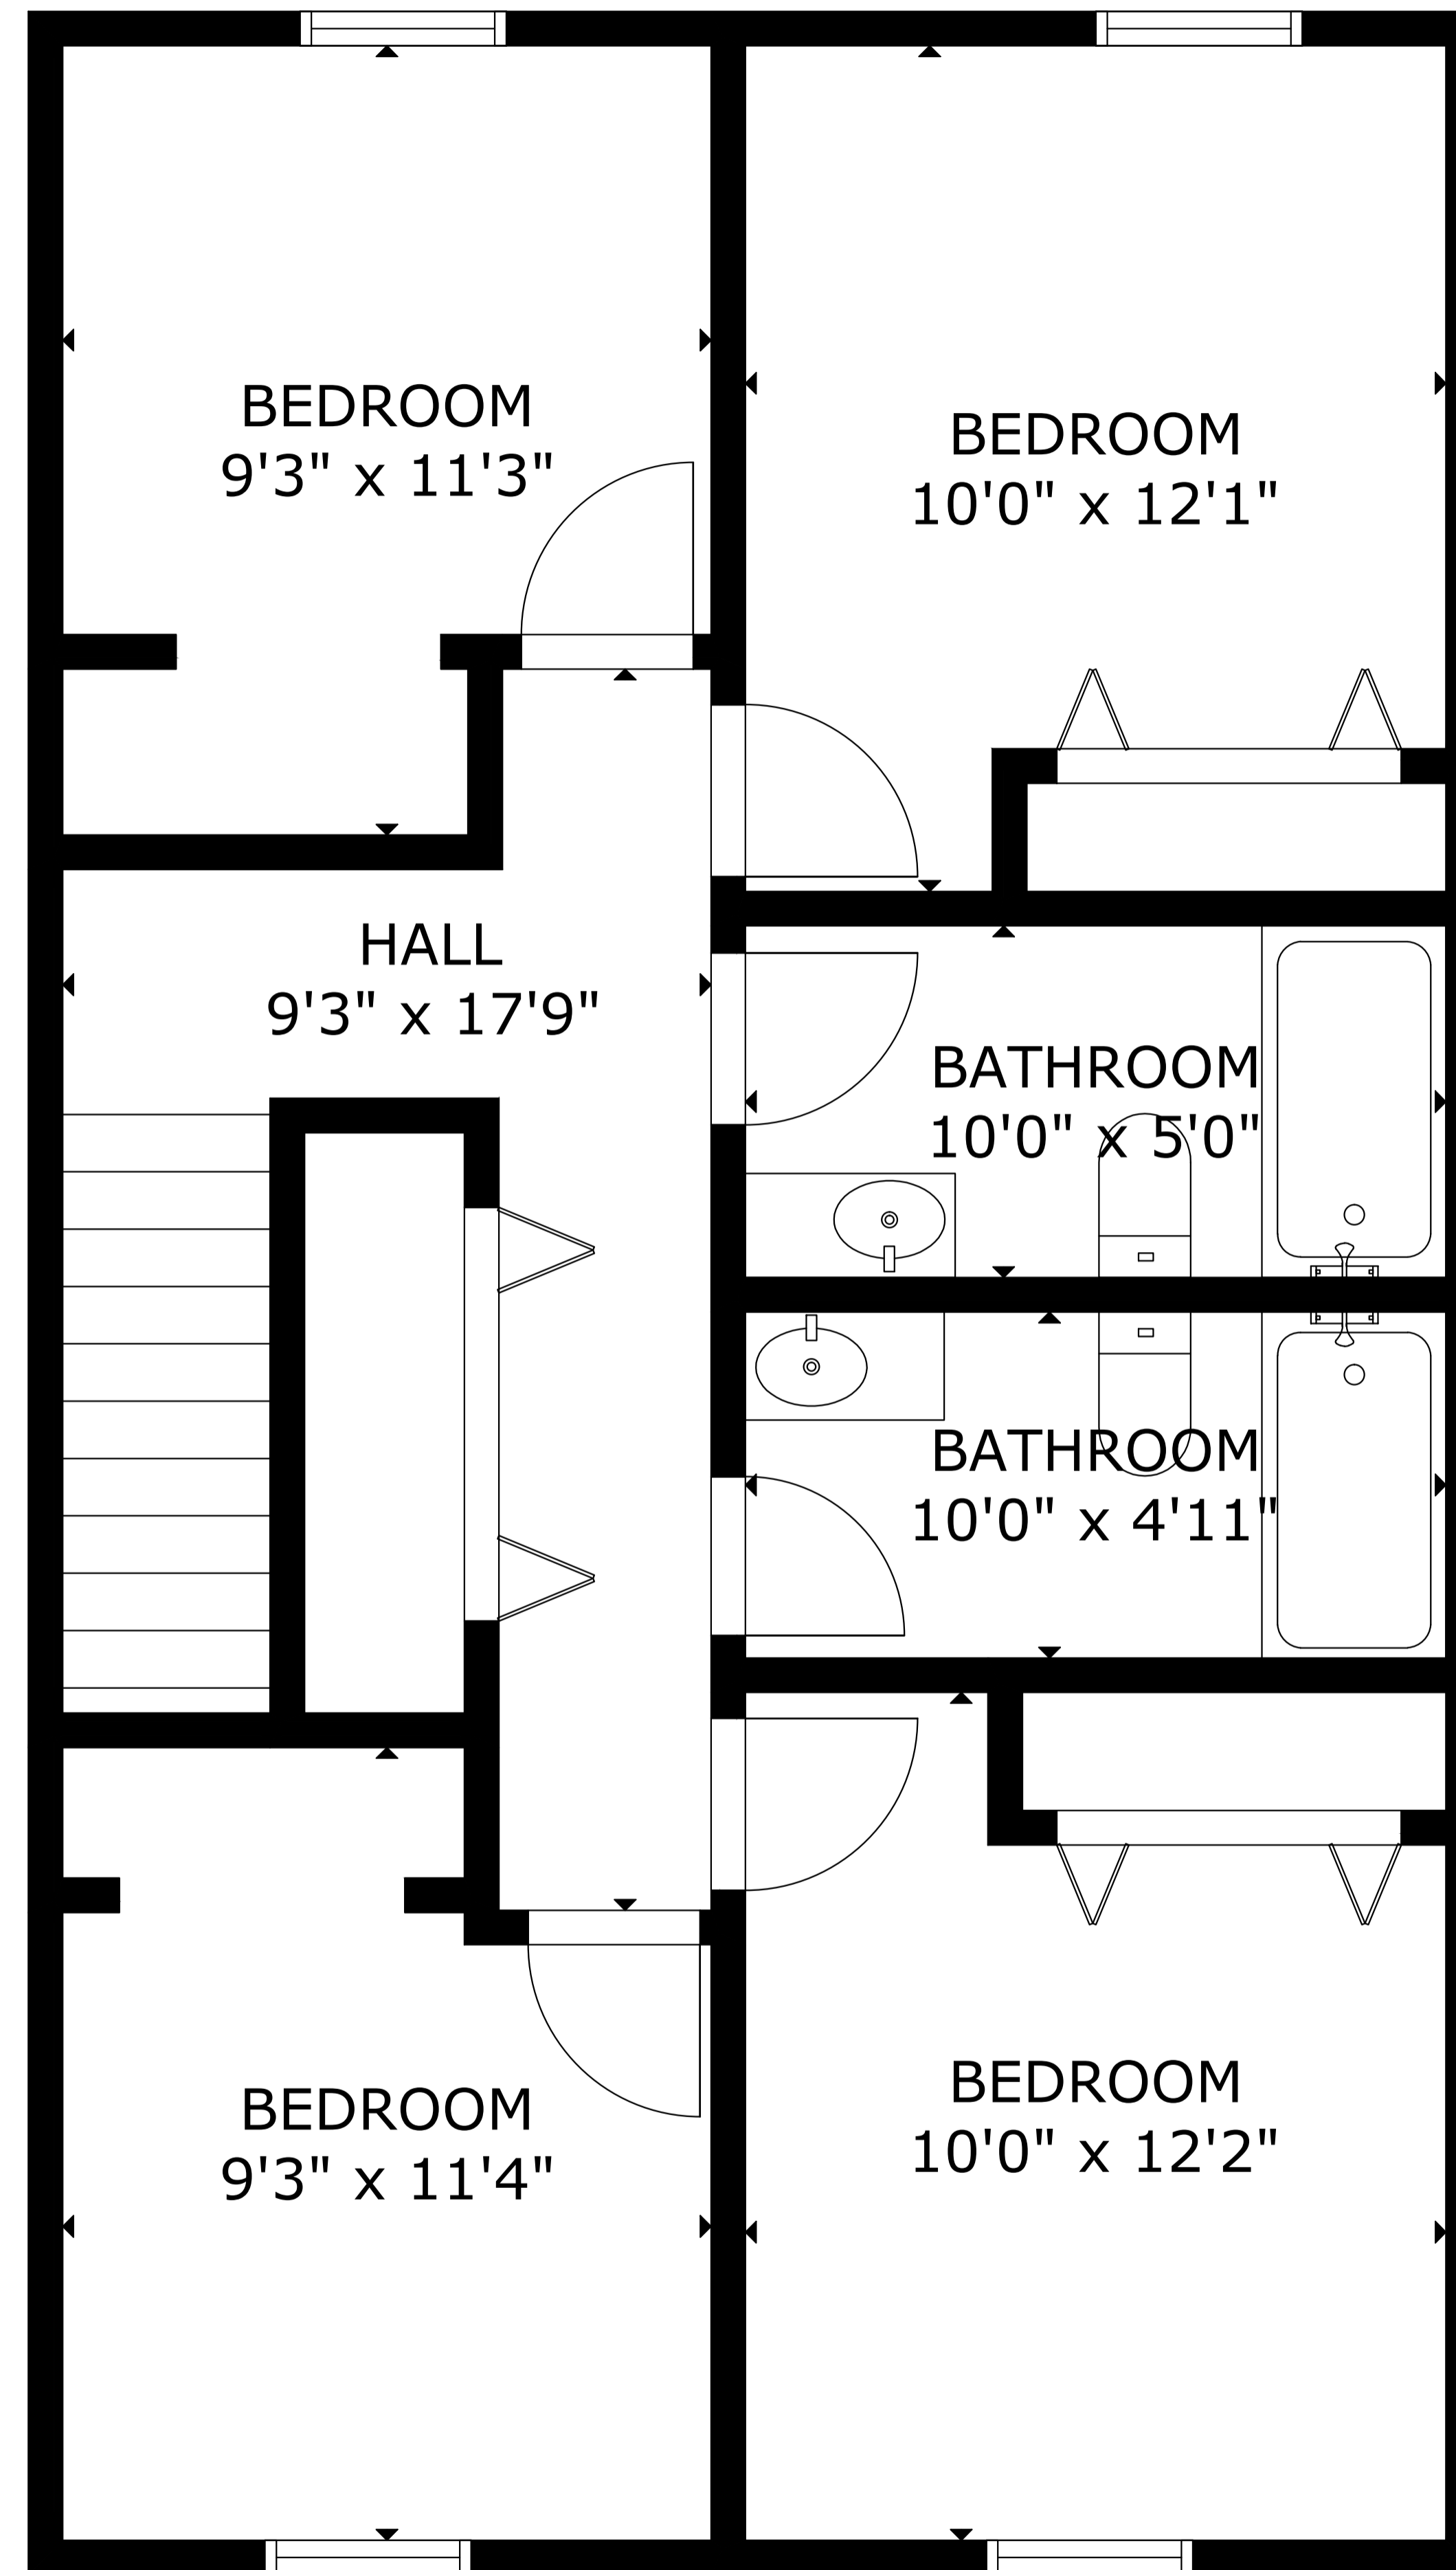

MAIN FLOOR

UPPER LEVEL 1

GROSS INTERNAL AREA
 TOTAL: 1,449 sq ft
 MAIN FLOOR: 743 sq ft, UPPER LEVEL 1: 706 sq ft
 SIZE AND DIMENSIONS ARE APPROXIMATE, ACTUAL MAY VARY