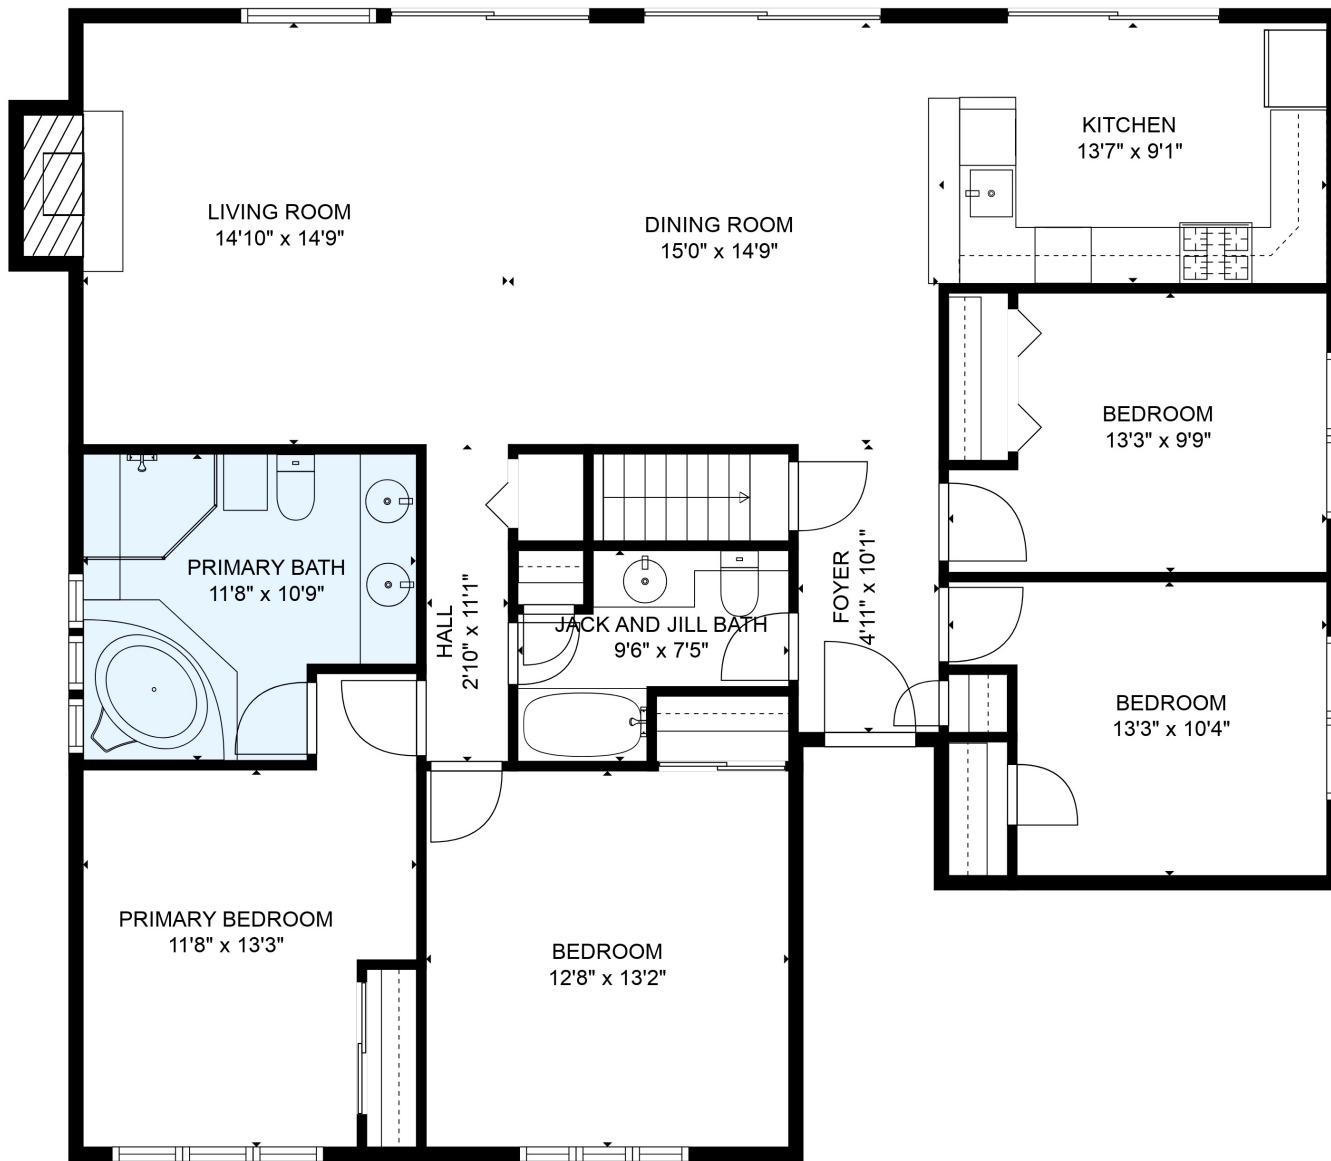

FLOOR 1

FLOOR 2

Total scanned area: 2728 sq. ft

SIZES AND DIMENSIONS ARE ESTIMATED