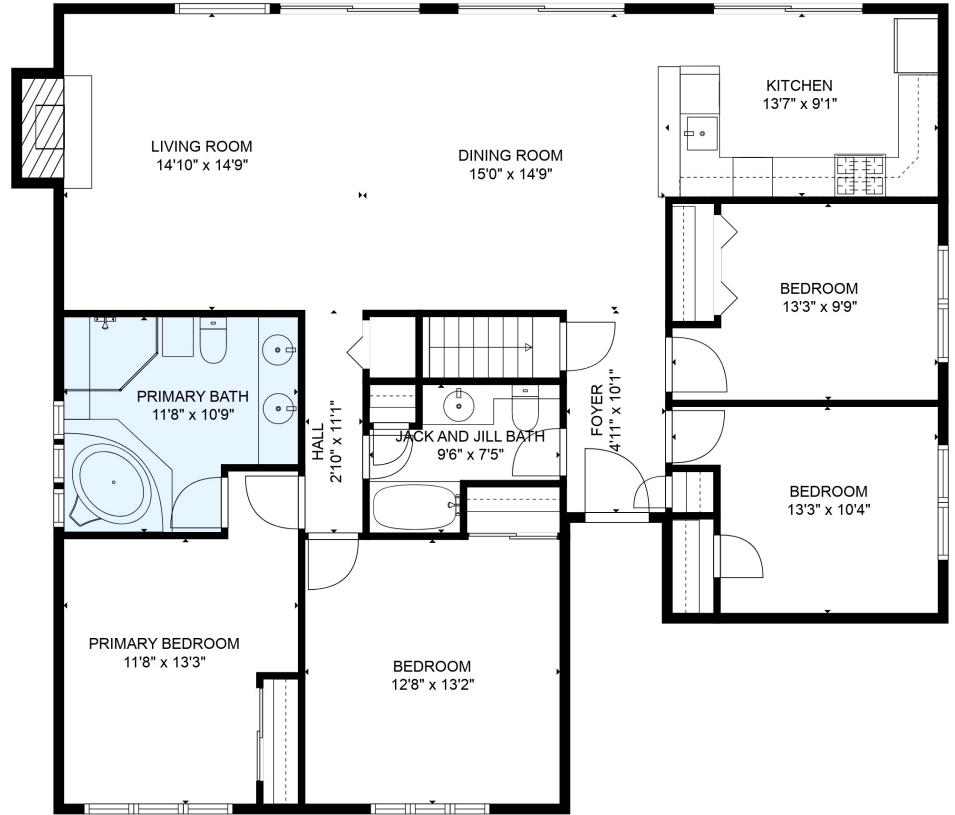

FLOOR 1

FLOOR 2

Total scanned area: 2728 sq. ft

SIZES AND DIMENSIONS ARE ESTIMATED