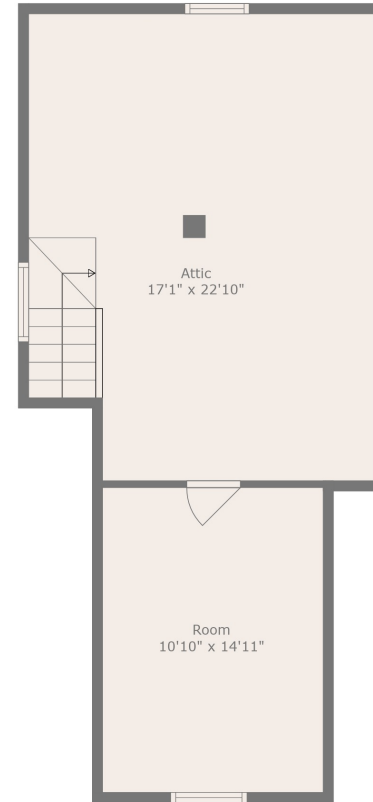

Floor 1

Floor 2

Floor 3

Beyond Limits Productions

**TOTAL: 1389 sq. ft**

FLOOR 1: 644 sq. ft, FLOOR 2: 651 sq. ft, FLOOR 3: 94 sq. ft

EXCLUDED AREAS: PORCH: 190 sq. ft, LOW CEILING: 266 sq. ft, ATTIC: 181 sq. ft

Measurements Are Taken Using Lidar Technology, Deemed Highly Reliable But Not Guaranteed

**TOTAL: 1389 sq. ft**

FLOOR 1: 644 sq. ft, FLOOR 2: 651 sq. ft, FLOOR 3: 94 sq. ft

EXCLUDED AREAS: PORCH: 190 sq. ft, LOW CEILING: 266 sq. ft, ATTIC: 181 sq. ft

Measurements Are Taken Using Lidar Technology, Deemed Highly Reliable But Not Guaranteed

Beyond Limits Productions

**TOTAL: 1389 sq. ft**

FLOOR 1: 644 sq. ft, FLOOR 2: 651 sq. ft, FLOOR 3: 94 sq. ft

EXCLUDED AREAS: PORCH: 190 sq. ft, LOW CEILING: 266 sq. ft, ATTIC: 181 sq. ft