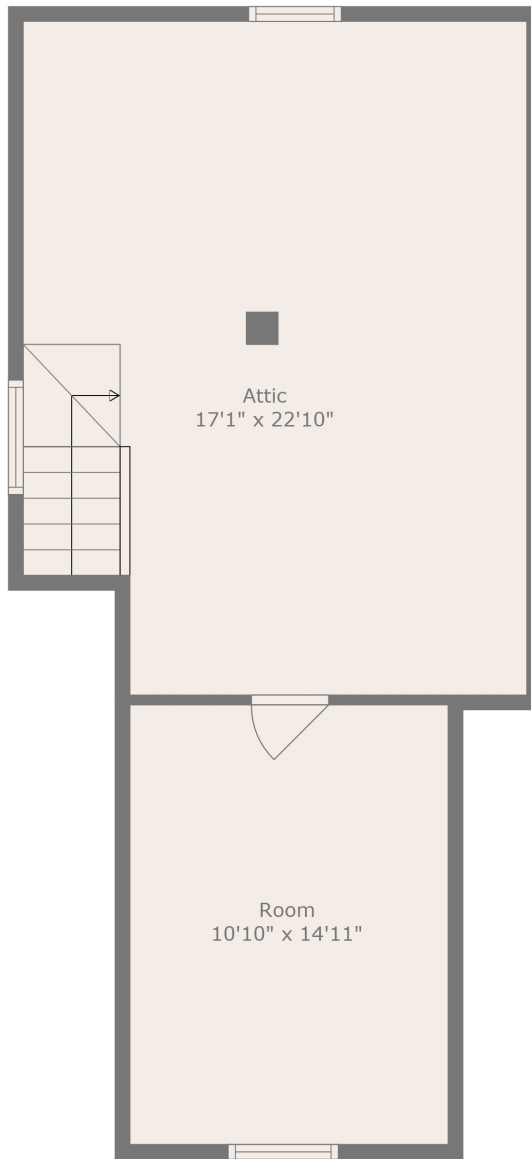

Floor 1

Floor 2

Floor 3

Beyond Limits Productions

**TOTAL: 1389 sq. ft**

FLOOR 1: 644 sq. ft, FLOOR 2: 651 sq. ft, FLOOR 3: 94 sq. ft

EXCLUDED AREAS: PORCH: 190 sq. ft, LOW CEILING: 266 sq. ft, ATTIC: 181 sq. ft

Measurements Are Taken Using Lidar Technology, Deemed Highly Reliable But Not Guaranteed

**TOTAL: 1389 sq. ft**

FLOOR 1: 644 sq. ft, FLOOR 2: 651 sq. ft, FLOOR 3: 94 sq. ft

EXCLUDED AREAS: PORCH: 190 sq. ft, LOW CEILING: 266 sq. ft, ATTIC: 181 sq. ft

Measurements Are Taken Using Lidar Technology, Deemed Highly Reliable But Not Guaranteed

Beyond Limits Productions

**TOTAL: 1389 sq. ft**

FLOOR 1: 644 sq. ft, FLOOR 2: 651 sq. ft, FLOOR 3: 94 sq. ft

EXCLUDED AREAS: PORCH: 190 sq. ft, LOW CEILING: 266 sq. ft, ATTIC: 181 sq. ft