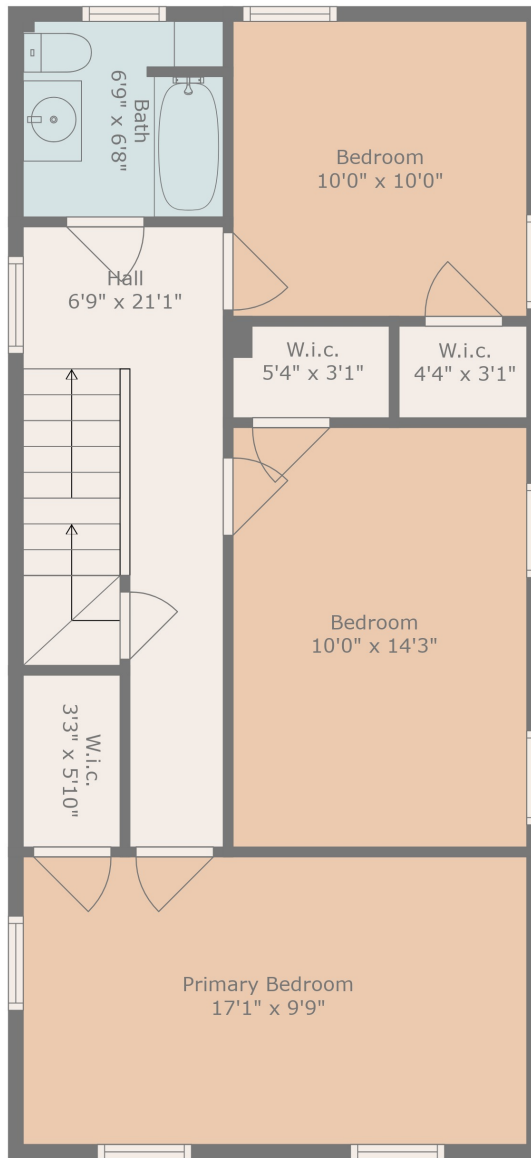

Floor 1

Floor 2

Floor 3

Beyond Limits Productions

**TOTAL: 1389 sq. ft**

FLOOR 1: 644 sq. ft, FLOOR 2: 651 sq. ft, FLOOR 3: 94 sq. ft

EXCLUDED AREAS: PORCH: 190 sq. ft, LOW CEILING: 266 sq. ft, ATTIC: 181 sq. ft

Measurements Are Taken Using Lidar Technology, Deemed Highly Reliable But Not Guaranteed

**TOTAL: 1389 sq. ft**

FLOOR 1: 644 sq. ft, FLOOR 2: 651 sq. ft, FLOOR 3: 94 sq. ft

EXCLUDED AREAS: PORCH: 190 sq. ft, LOW CEILING: 266 sq. ft, ATTIC: 181 sq. ft

Measurements Are Taken Using Lidar Technology, Deemed Highly Reliable But Not Guaranteed

Beyond Limits Productions

**TOTAL: 1389 sq. ft**

FLOOR 1: 644 sq. ft, FLOOR 2: 651 sq. ft, FLOOR 3: 94 sq. ft

EXCLUDED AREAS: PORCH: 190 sq. ft, LOW CEILING: 266 sq. ft, ATTIC: 181 sq. ft