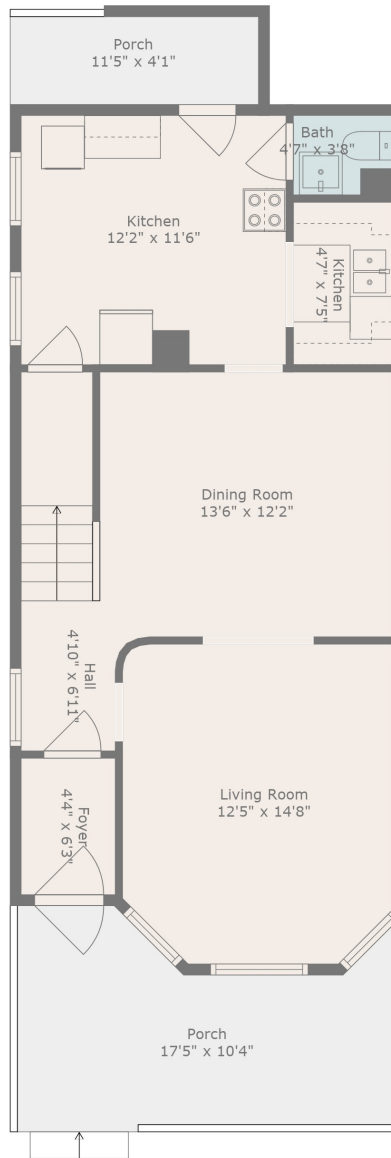

Floor 1

Floor 2

Floor 3

Beyond Limits Productions

**TOTAL: 1389 sq. ft**

FLOOR 1: 644 sq. ft, FLOOR 2: 651 sq. ft, FLOOR 3: 94 sq. ft

EXCLUDED AREAS: PORCH: 190 sq. ft, LOW CEILING: 266 sq. ft, ATTIC: 181 sq. ft

Measurements Are Taken Using Lidar Technology, Deemed Highly Reliable But Not Guaranteed

**TOTAL: 1389 sq. ft**

FLOOR 1: 644 sq. ft, FLOOR 2: 651 sq. ft, FLOOR 3: 94 sq. ft

EXCLUDED AREAS: PORCH: 190 sq. ft, LOW CEILING: 266 sq. ft, ATTIC: 181 sq. ft

Measurements Are Taken Using Lidar Technology, Deemed Highly Reliable But Not Guaranteed

Beyond Limits Productions

**TOTAL: 1389 sq. ft**

FLOOR 1: 644 sq. ft, FLOOR 2: 651 sq. ft, FLOOR 3: 94 sq. ft

EXCLUDED AREAS: PORCH: 190 sq. ft, LOW CEILING: 266 sq. ft, ATTIC: 181 sq. ft