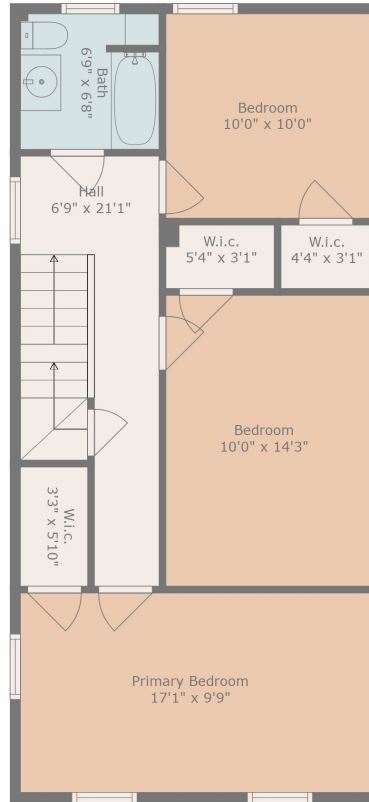

Floor 1

Floor 2

Floor 3

Beyond Limits Productions

**TOTAL: 1389 sq. ft**

FLOOR 1: 644 sq. ft, FLOOR 2: 651 sq. ft, FLOOR 3: 94 sq. ft

EXCLUDED AREAS: PORCH: 190 sq. ft, LOW CEILING: 266 sq. ft, ATTIC: 181 sq. ft

Measurements Are Taken Using Lidar Technology, Deemed Highly Reliable But Not Guaranteed

**TOTAL: 1389 sq. ft**

FLOOR 1: 644 sq. ft, FLOOR 2: 651 sq. ft, FLOOR 3: 94 sq. ft

EXCLUDED AREAS: PORCH: 190 sq. ft, LOW CEILING: 266 sq. ft, ATTIC: 181 sq. ft

Measurements Are Taken Using Lidar Technology, Deemed Highly Reliable But Not Guaranteed

Beyond Limits Productions

**TOTAL: 1389 sq. ft**

FLOOR 1: 644 sq. ft, FLOOR 2: 651 sq. ft, FLOOR 3: 94 sq. ft

EXCLUDED AREAS: PORCH: 190 sq. ft, LOW CEILING: 266 sq. ft, ATTIC: 181 sq. ft