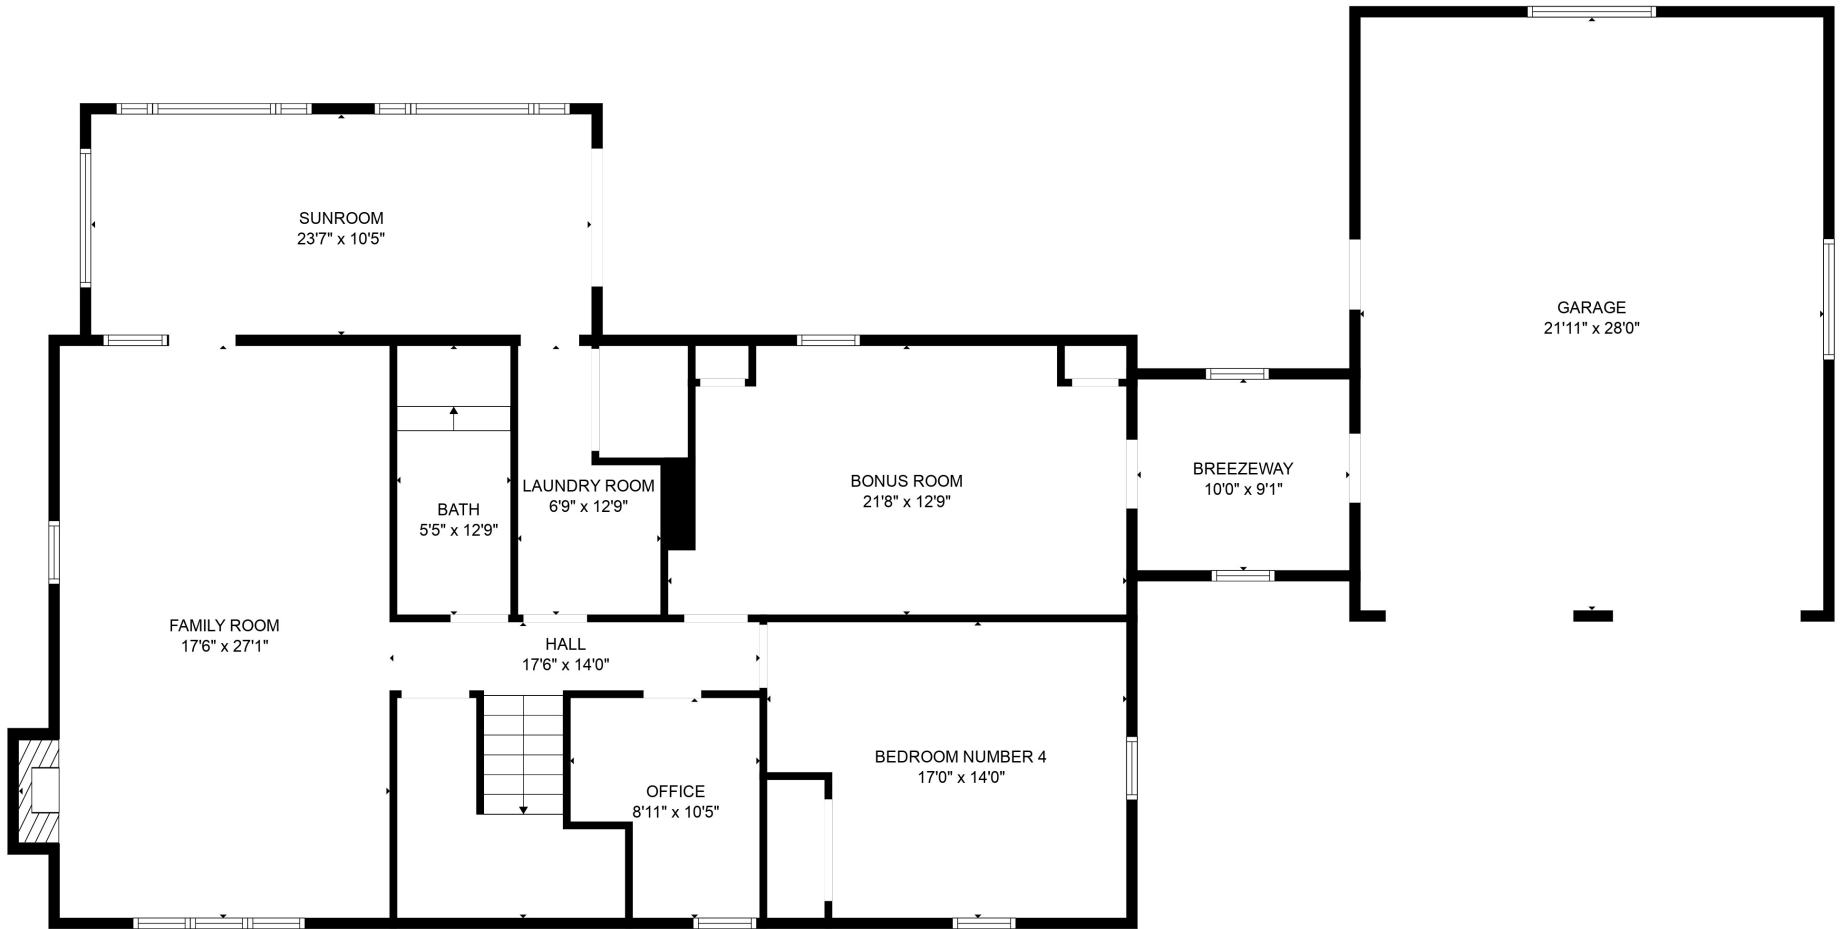

FLOOR 2

FLOOR 1

GROSS INTERNAL AREA  
 FLOOR 1: 1729 sq. ft, FLOOR 2: 1375 sq. ft  
 EXCLUDED AREAS: , GARAGE: 615 sq. ft  
 TOTAL: 3104 sq. ft

SIZES AND DIMENSIONS ARE APPROXIMATE, ACTUAL MAY VARY.

GROSS INTERNAL AREA  
FLOOR 1: 1729 sq. ft, FLOOR 2: 1375 sq. ft  
EXCLUDED AREAS: , GARAGE: 615 sq. ft  
TOTAL: 3104 sq. ft  
SIZES AND DIMENSIONS ARE APPROXIMATE, ACTUAL MAY VARY.

GROSS INTERNAL AREA  
 FLOOR 1: 1729 sq. ft, FLOOR 2: 1375 sq. ft  
 EXCLUDED AREAS: , GARAGE: 615 sq. ft  
 TOTAL: 3104 sq. ft  
 SIZES AND DIMENSIONS ARE APPROXIMATE, ACTUAL MAY VARY.