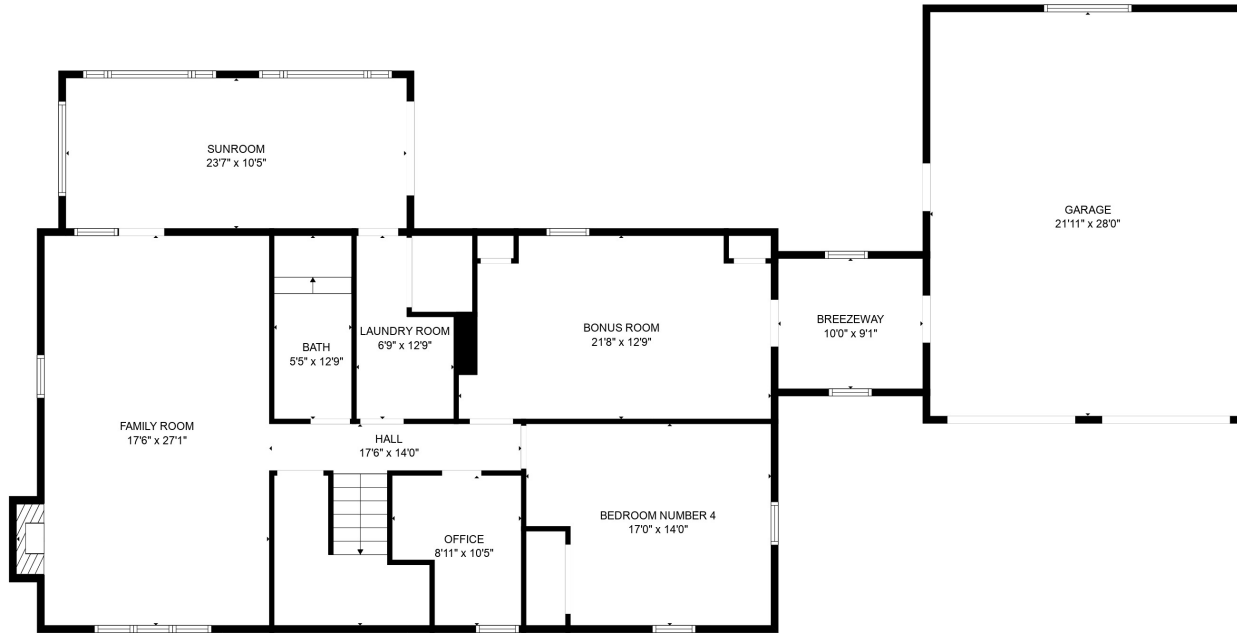

FLOOR 2

FLOOR 1

GROSS INTERNAL AREA  
 FLOOR 1: 1729 sq. ft, FLOOR 2: 1375 sq. ft  
 EXCLUDED AREAS: , GARAGE: 615 sq. ft  
 TOTAL: 3104 sq. ft

SIZES AND DIMENSIONS ARE APPROXIMATE, ACTUAL MAY VARY.

GROSS INTERNAL AREA  
FLOOR 1: 1729 sq. ft, FLOOR 2: 1375 sq. ft  
EXCLUDED AREAS: , GARAGE: 615 sq. ft  
TOTAL: 3104 sq. ft  
SIZES AND DIMENSIONS ARE APPROXIMATE, ACTUAL MAY VARY.

GROSS INTERNAL AREA  
 FLOOR 1: 1729 sq. ft, FLOOR 2: 1375 sq. ft  
 EXCLUDED AREAS: , GARAGE: 615 sq. ft  
 TOTAL: 3104 sq. ft  
 SIZES AND DIMENSIONS ARE APPROXIMATE, ACTUAL MAY VARY.