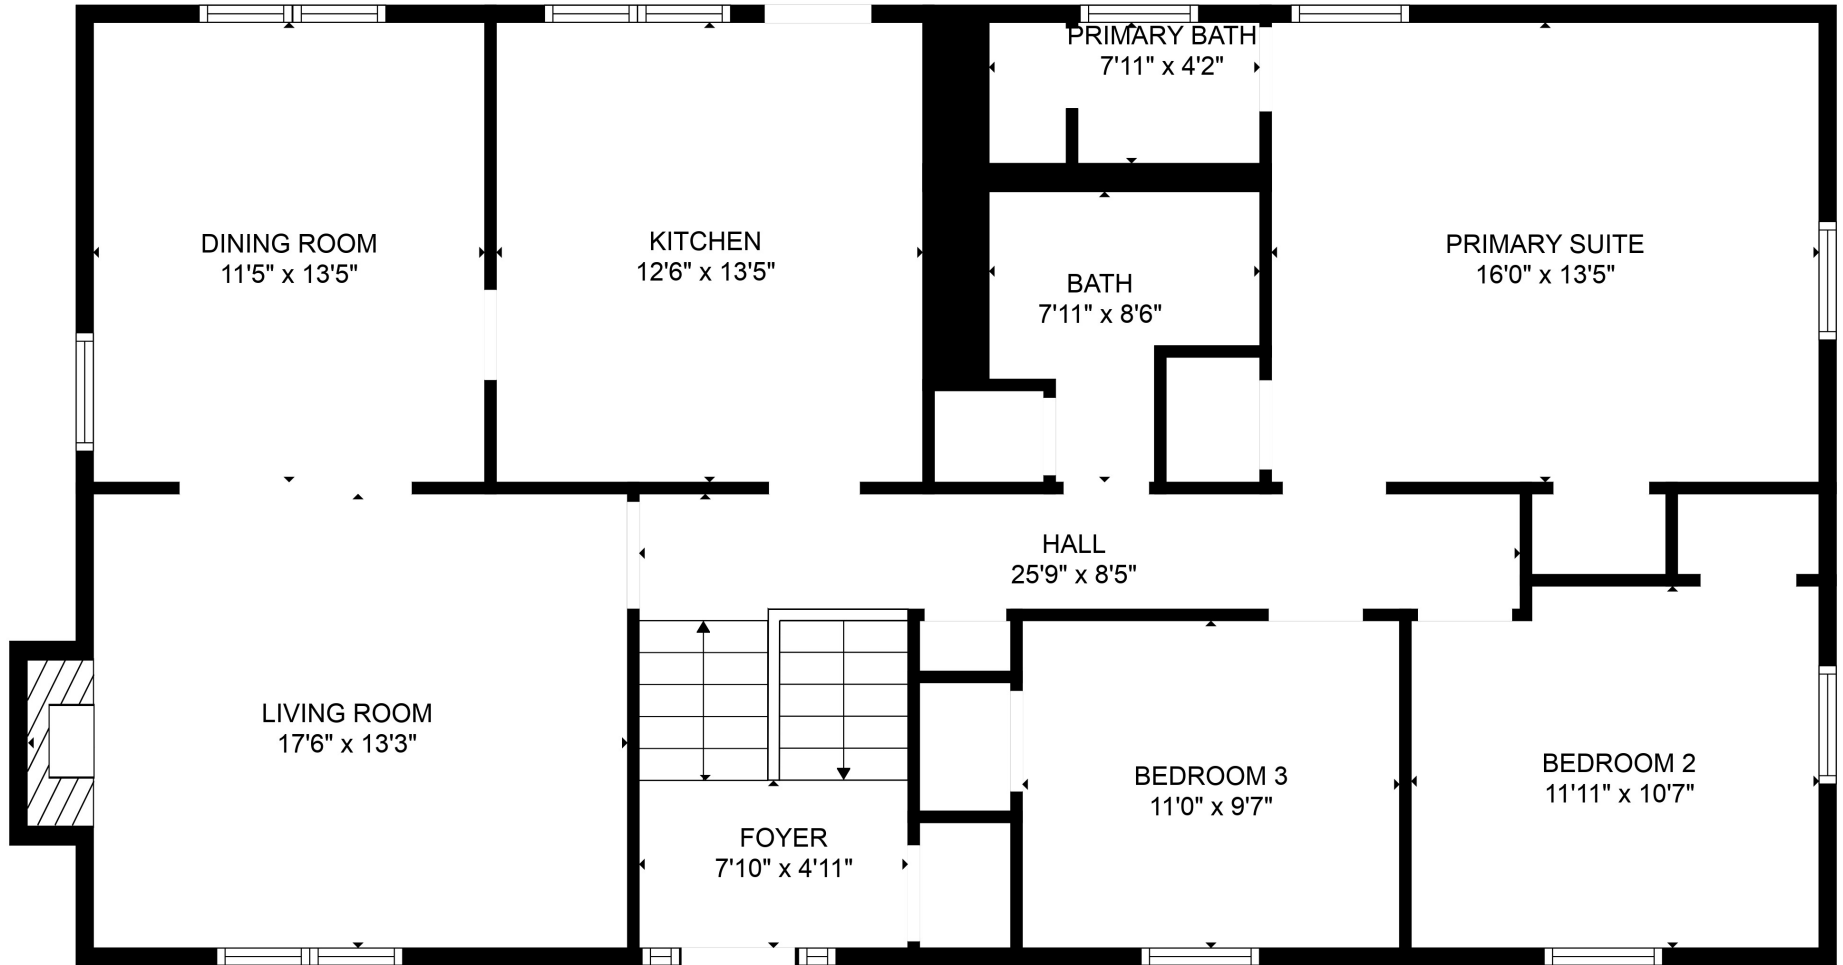

FLOOR 2

FLOOR 1

GROSS INTERNAL AREA  
 FLOOR 1: 1729 sq. ft, FLOOR 2: 1375 sq. ft  
 EXCLUDED AREAS: , GARAGE: 615 sq. ft  
 TOTAL: 3104 sq. ft

SIZES AND DIMENSIONS ARE APPROXIMATE, ACTUAL MAY VARY.

GROSS INTERNAL AREA  
FLOOR 1: 1729 sq. ft, FLOOR 2: 1375 sq. ft  
EXCLUDED AREAS: , GARAGE: 615 sq. ft  
TOTAL: 3104 sq. ft  
SIZES AND DIMENSIONS ARE APPROXIMATE, ACTUAL MAY VARY.

GROSS INTERNAL AREA  
 FLOOR 1: 1729 sq. ft, FLOOR 2: 1375 sq. ft  
 EXCLUDED AREAS: , GARAGE: 615 sq. ft  
 TOTAL: 3104 sq. ft  
 SIZES AND DIMENSIONS ARE APPROXIMATE, ACTUAL MAY VARY.