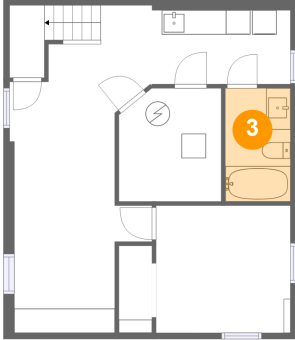

## 1 Floor 1 - Recreation Room

Dimensions: 11'3" x 26'10"  
Area: 255 sq. ft  
Counted as Living Area: No

Heated: Yes  
Finished: No  
Enclosed: Yes  
Contiguous: Yes  
Permitted: Yes  
Wet Space: No  
Addition: No  
Conversion: No

## 2 Floor 1 - Laundry

Dimensions: 11'4" x 6'0"  
Area: 69 sq. ft  
Counted as Living Area: No

Heated: Yes  
Finished: No  
Enclosed: Yes  
Contiguous: Yes  
Permitted: Yes  
Wet Space: No  
Addition: No  
Conversion: No

**132 South 13th Avenue, College, Pocatello,  
Bannock County, Idaho, United States, 83201**

**3 Floor 1 - Bath**

Dimensions: 5'4" x 9'3"  
Area: 50 sq. ft  
Counted as Living Area: No

Heated: Yes  
Finished: Yes  
Enclosed: Yes  
Contiguous: No  
Permitted: Yes  
Wet Space: Yes  
Addition: No  
Conversion: No