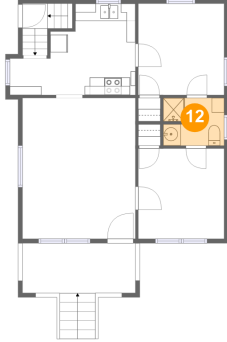

## 10 Floor 2 - Porch

Dimensions: 12'10" x 5'8"  
Area: 73 sq. ft  
Counted as Living Area: No

Heated: No  
Finished: Yes  
Enclosed: No  
Contiguous: Yes  
Permitted: Yes  
Wet Space: No  
Addition: No  
Conversion: No

## 11 Floor 2 - Entry

Dimensions: 2'10" x 2'10"  
Area: 25 sq. ft  
Counted as Living Area:  
Yes

Heated: Yes  
Finished: Yes  
Enclosed: Yes  
Contiguous:  
Yes  
Permitted: Yes  
Wet Space: No  
Addition: No  
Conversion: No

**132 South 13th Avenue, College, Pocatello,  
Bannock County, Idaho, United States, 83201**

**12 Floor 2 - Bath**

**Dimensions:** 6'11" x 5'5"  
**Area:** 37 sq. ft  
**Counted as Living Area:**  
Yes

**Heated:** Yes  
**Finished:** Yes  
**Enclosed:** Yes  
**Contiguous:**  
Yes  
**Permitted:** Yes  
**Wet Space:** Yes  
**Addition:** No  
**Conversion:** No