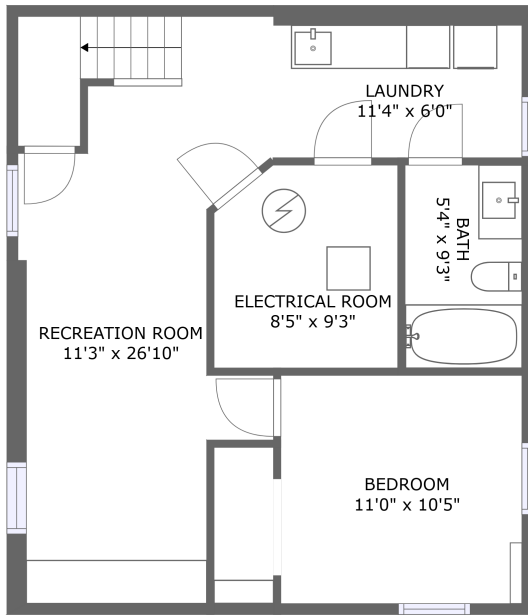

132 South 13th Avenue, College, Pocatello, Bannock County, Idaho, United States, 83201

FLOOR 1