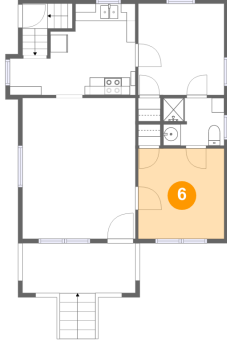

132 South 13th Avenue, College, Pocatello, Bannock County, Idaho, United States, 83201

6 Floor 2 - Bedroom

Dimensions: 9'10" x 10'4"
Area: 101 sq. ft
Counted as Living Area:
Yes

Heated: Yes
Finished: Yes
Enclosed: Yes
Contiguous:
Yes
Permitted: Yes
Wet Space: No
Addition: No
Conversion: No