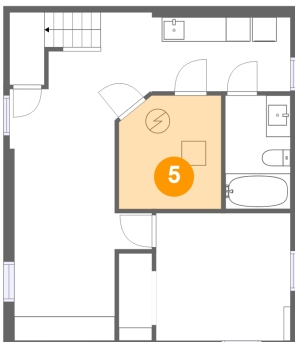

5 Floor 1 - Electrical Room

Dimensions: 8'5" x 9'3"
Area: 75 sq. ft
Counted as Living Area: No

Heated: No
Finished: No
Enclosed: Yes
Contiguous: Yes
Permitted: Yes
Wet Space: No
Addition: No
Conversion: No