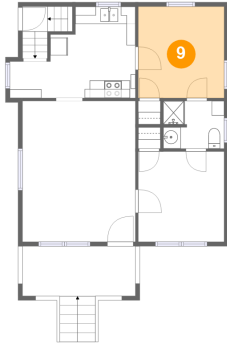

132 South 13th Avenue, College, Pocatello, Bannock County, Idaho, United States, 83201

9 Floor 2 - Bedroom

Dimensions: 9'10" x 10'5"
Area: 102 sq. ft
Counted as Living Area:
Yes

Heated: Yes
Finished: Yes
Enclosed: Yes
Contiguous:
Yes
Permitted: Yes
Wet Space: No
Addition: No
Conversion: No