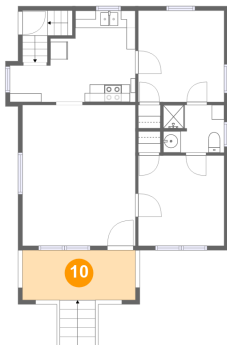

10 Floor 2 - Porch

Dimensions: 12'10" x 5'8"
Area: 73 sq. ft
Counted as Living Area: No

Heated: No
Finished: Yes
Enclosed: No
Contiguous: Yes
Permitted: Yes
Wet Space: No
Addition: No
Conversion: No