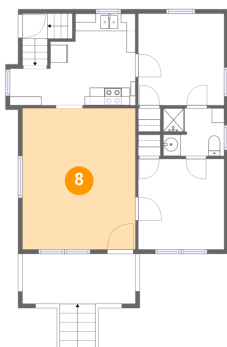

8 Floor 2 - Living Room

Dimensions: 12'10" x 16'1"
Area: 207 sq. ft
Counted as Living Area:
Yes

Heated: Yes
Finished: Yes
Enclosed: Yes
Contiguous:
Yes
Permitted: Yes
Wet Space: No
Addition: No
Conversion: No