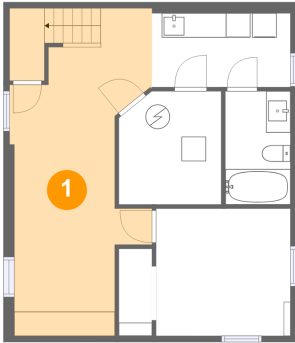

### Room Dimensions

Floor 1

Total sqft: 671

Living area: 0

#	Room name	Dimensions	Area (sqft)	Counted as Living Area
1	Recreation Room	11'3" x 26'10"	255 sq. ft	No
2	Laundry	11'4" x 6'0"	69 sq. ft	No
3	Bath	5'4" x 9'3"	50 sq. ft	No
4	Bedroom	11'0" x 10'5"	115 sq. ft	No
5	Electrical Room	8'5" x 9'3"	75 sq. ft	No

**132 South 13th Avenue, College, Pocatello, Bannock County, Idaho, United States, 83201**

**Room Dimensions**

**Floor 2**

**Total sqft: 749**

**Living area: 676**

#	Room name	Dimensions	Area (sqft)	Counted as Living Area
6	Bedroom	9'10" x 10'4"	101 sq. ft	Yes
7	Kitchen	14'4" x 10'5"	111 sq. ft	Yes
8	Living Room	12'10" x 16'1"	207 sq. ft	Yes
9	Bedroom	9'10" x 10'5"	102 sq. ft	Yes
10	Porch	12'10" x 5'8"	73 sq. ft	No
11	Entry	2'10" x 2'10"	25 sq. ft	Yes
12	Bath	6'11" x 5'5"	37 sq. ft	Yes

## 1 Floor 1 - Recreation Room

Dimensions: 11'3" x 26'10"  
Area: 255 sq. ft  
Counted as Living Area: No

Heated: Yes  
Finished: No  
Enclosed: Yes  
Contiguous: Yes  
Permitted: Yes  
Wet Space: No  
Addition: No  
Conversion: No