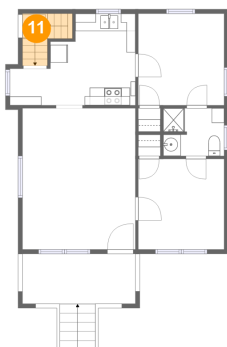

11 Floor 2 - Entry

Dimensions: 2'10" x 2'10"
Area: 25 sq. ft
Counted as Living Area:
Yes

Heated: Yes
Finished: Yes
Enclosed: Yes
Contiguous:
Yes
Permitted: Yes
Wet Space: No
Addition: No
Conversion: No