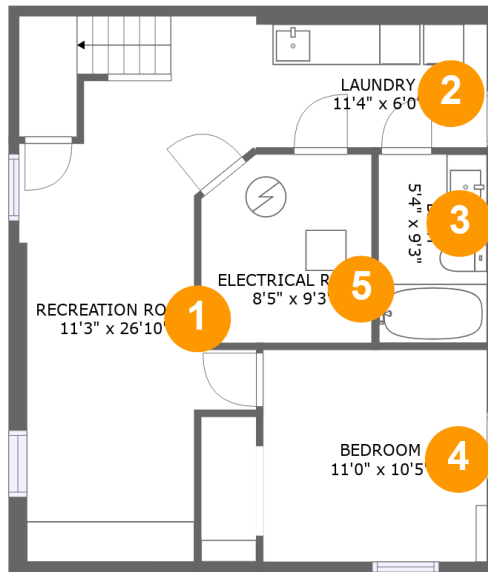

### Room Dimensions

Floor 1

Total sqft: 671

Living area: 0

#	Room name	Dimensions	Area (sqft)	Counted as Living Area
1	Recreation Room	11'3" x 26'10"	255 sq. ft	No
2	Laundry	11'4" x 6'0"	69 sq. ft	No
3	Bath	5'4" x 9'3"	50 sq. ft	No
4	Bedroom	11'0" x 10'5"	115 sq. ft	No
5	Electrical Room	8'5" x 9'3"	75 sq. ft	No

**132 South 13th Avenue, College, Pocatello, Bannock County, Idaho, United States, 83201**

**Room Dimensions**

**Floor 2**

**Total sqft: 749**

**Living area: 676**

#	Room name	Dimensions	Area (sqft)	Counted as Living Area
6	Bedroom	9'10" x 10'4"	101 sq. ft	Yes
7	Kitchen	14'4" x 10'5"	111 sq. ft	Yes
8	Living Room	12'10" x 16'1"	207 sq. ft	Yes
9	Bedroom	9'10" x 10'5"	102 sq. ft	Yes
10	Porch	12'10" x 5'8"	73 sq. ft	No
11	Entry	2'10" x 2'10"	25 sq. ft	Yes
12	Bath	6'11" x 5'5"	37 sq. ft	Yes

**132 South 13th Avenue, College, Pocatello,  
Bannock County, Idaho, United States, 83201**

**3 Floor 1 - Bath**

Dimensions: 5'4" x 9'3"  
Area: 50 sq. ft  
Counted as Living Area: No

Heated: Yes  
Finished: Yes  
Enclosed: Yes  
Contiguous: No  
Permitted: Yes  
Wet Space: Yes  
Addition: No  
Conversion: No

**132 South 13th Avenue, College, Pocatello,  
Bannock County, Idaho, United States, 83201**

**12 Floor 2 - Bath**

**Dimensions:** 6'11" x 5'5"  
**Area:** 37 sq. ft  
**Counted as Living Area:**  
Yes

**Heated:** Yes  
**Finished:** Yes  
**Enclosed:** Yes  
**Contiguous:**  
Yes  
**Permitted:** Yes  
**Wet Space:** Yes  
**Addition:** No  
**Conversion:** No