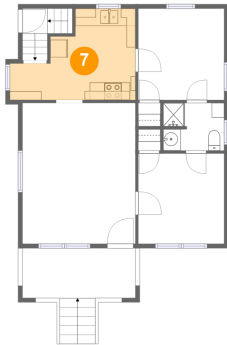

7 Floor 2 - Kitchen

Dimensions: 14'4" x 10'5"
Area: 111 sq. ft
Counted as Living Area:
Yes

Heated: Yes
Finished: Yes
Enclosed: Yes
Contiguous:
Yes
Permitted: Yes
Wet Space: No
Addition: No
Conversion: No