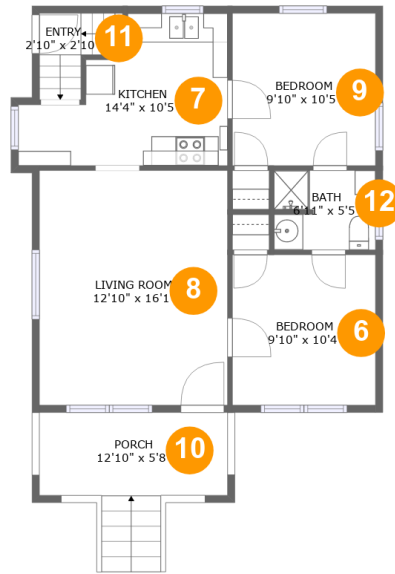

### Room Dimensions

Floor 1

Total sqft: 671

Living area: 0

#	Room name	Dimensions	Area (sqft)	Counted as Living Area
1	Recreation Room	11'3" x 26'10"	255 sq. ft	No
2	Laundry	11'4" x 6'0"	69 sq. ft	No
3	Bath	5'4" x 9'3"	50 sq. ft	No
4	Bedroom	11'0" x 10'5"	115 sq. ft	No
5	Electrical Room	8'5" x 9'3"	75 sq. ft	No

**132 South 13th Avenue, College, Pocatello, Bannock County, Idaho, United States, 83201**

**Room Dimensions**

**Floor 2**

**Total sqft: 749**

**Living area: 676**

#	Room name	Dimensions	Area (sqft)	Counted as Living Area
6	Bedroom	9'10" x 10'4"	101 sq. ft	Yes
7	Kitchen	14'4" x 10'5"	111 sq. ft	Yes
8	Living Room	12'10" x 16'1"	207 sq. ft	Yes
9	Bedroom	9'10" x 10'5"	102 sq. ft	Yes
10	Porch	12'10" x 5'8"	73 sq. ft	No
11	Entry	2'10" x 2'10"	25 sq. ft	Yes
12	Bath	6'11" x 5'5"	37 sq. ft	Yes

**132 South 13th Avenue, College, Pocatello,  
Bannock County, Idaho, United States, 83201**

**3 Floor 1 - Bath**

Dimensions: 5'4" x 9'3"  
Area: 50 sq. ft  
Counted as Living Area: No

Heated: Yes  
Finished: Yes  
Enclosed: Yes  
Contiguous: No  
Permitted: Yes  
Wet Space: Yes  
Addition: No  
Conversion: No

## 8 Floor 2 - Living Room

Dimensions: 12'10" x 16'1"  
Area: 207 sq. ft  
Counted as Living Area:  
Yes

Heated: Yes  
Finished: Yes  
Enclosed: Yes  
Contiguous:  
Yes  
Permitted: Yes  
Wet Space: No  
Addition: No  
Conversion: No