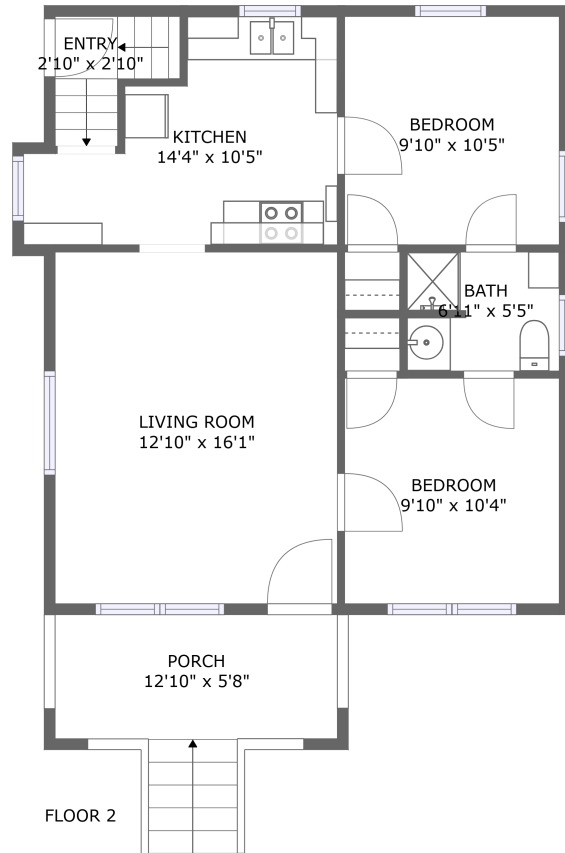

FLOOR 2

Property Summary

0 garages   **3** bedrooms   **2** bathrooms   **0** half baths

2 floors   **676** Gross Living Area sqft   **1,420** total sqft