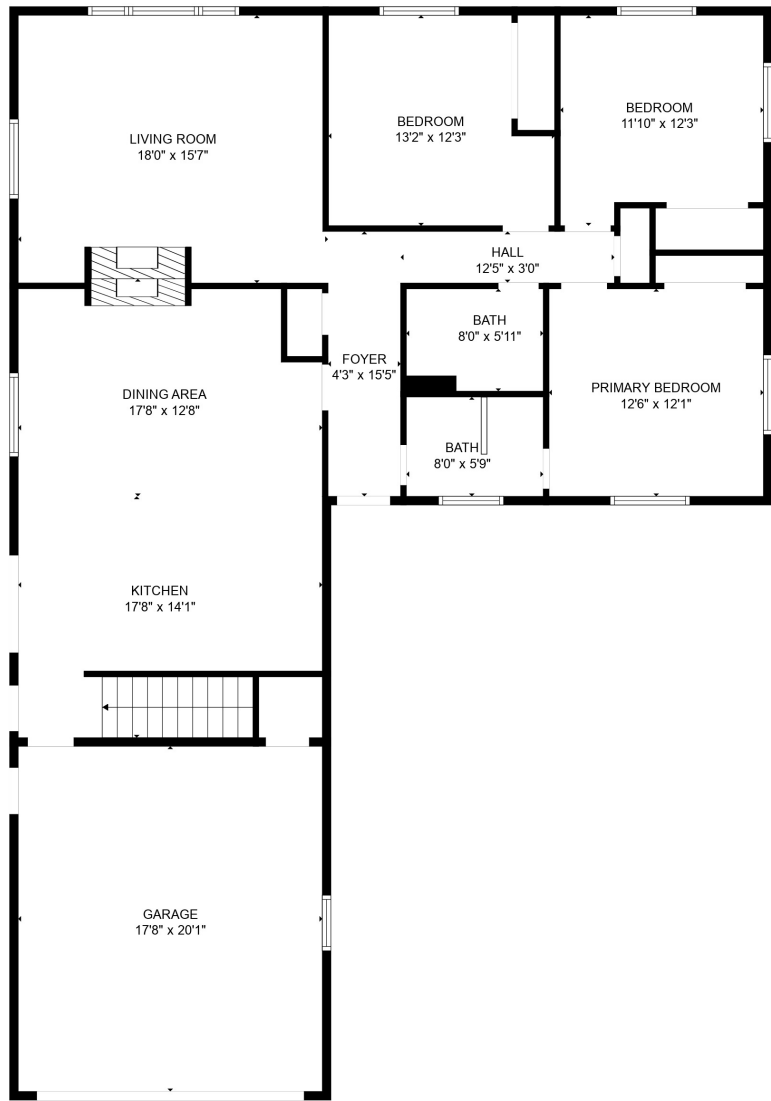

FLOOR 1

FLOOR 2

Total scanned area: 3480 sq. ft

SIZES AND DIMENSIONS ARE APPROXIMATE, ACTUAL MAY VARY.

Total scanned area: 3480 sq. ft

SIZES AND DIMENSIONS ARE APPROXIMATE, ACTUAL MAY VARY.

Total scanned area: 3480 sq. ft

SIZES AND DIMENSIONS ARE APPROXIMATE, ACTUAL MAY VARY.