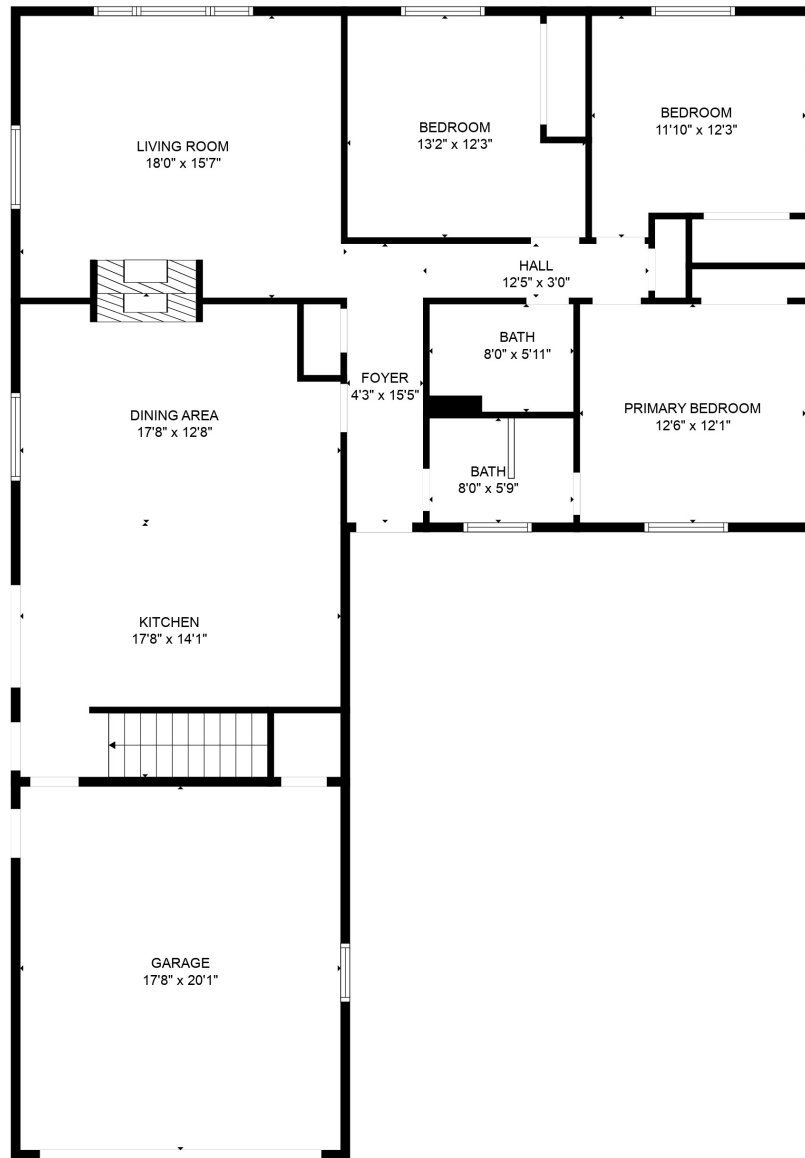

FLOOR 1

FLOOR 2

Total scanned area: 3480 sq. ft

SIZES AND DIMENSIONS ARE APPROXIMATE, ACTUAL MAY VARY.

Total scanned area: 3480 sq. ft

SIZES AND DIMENSIONS ARE APPROXIMATE, ACTUAL MAY VARY.

Total scanned area: 3480 sq. ft

SIZES AND DIMENSIONS ARE APPROXIMATE, ACTUAL MAY VARY.