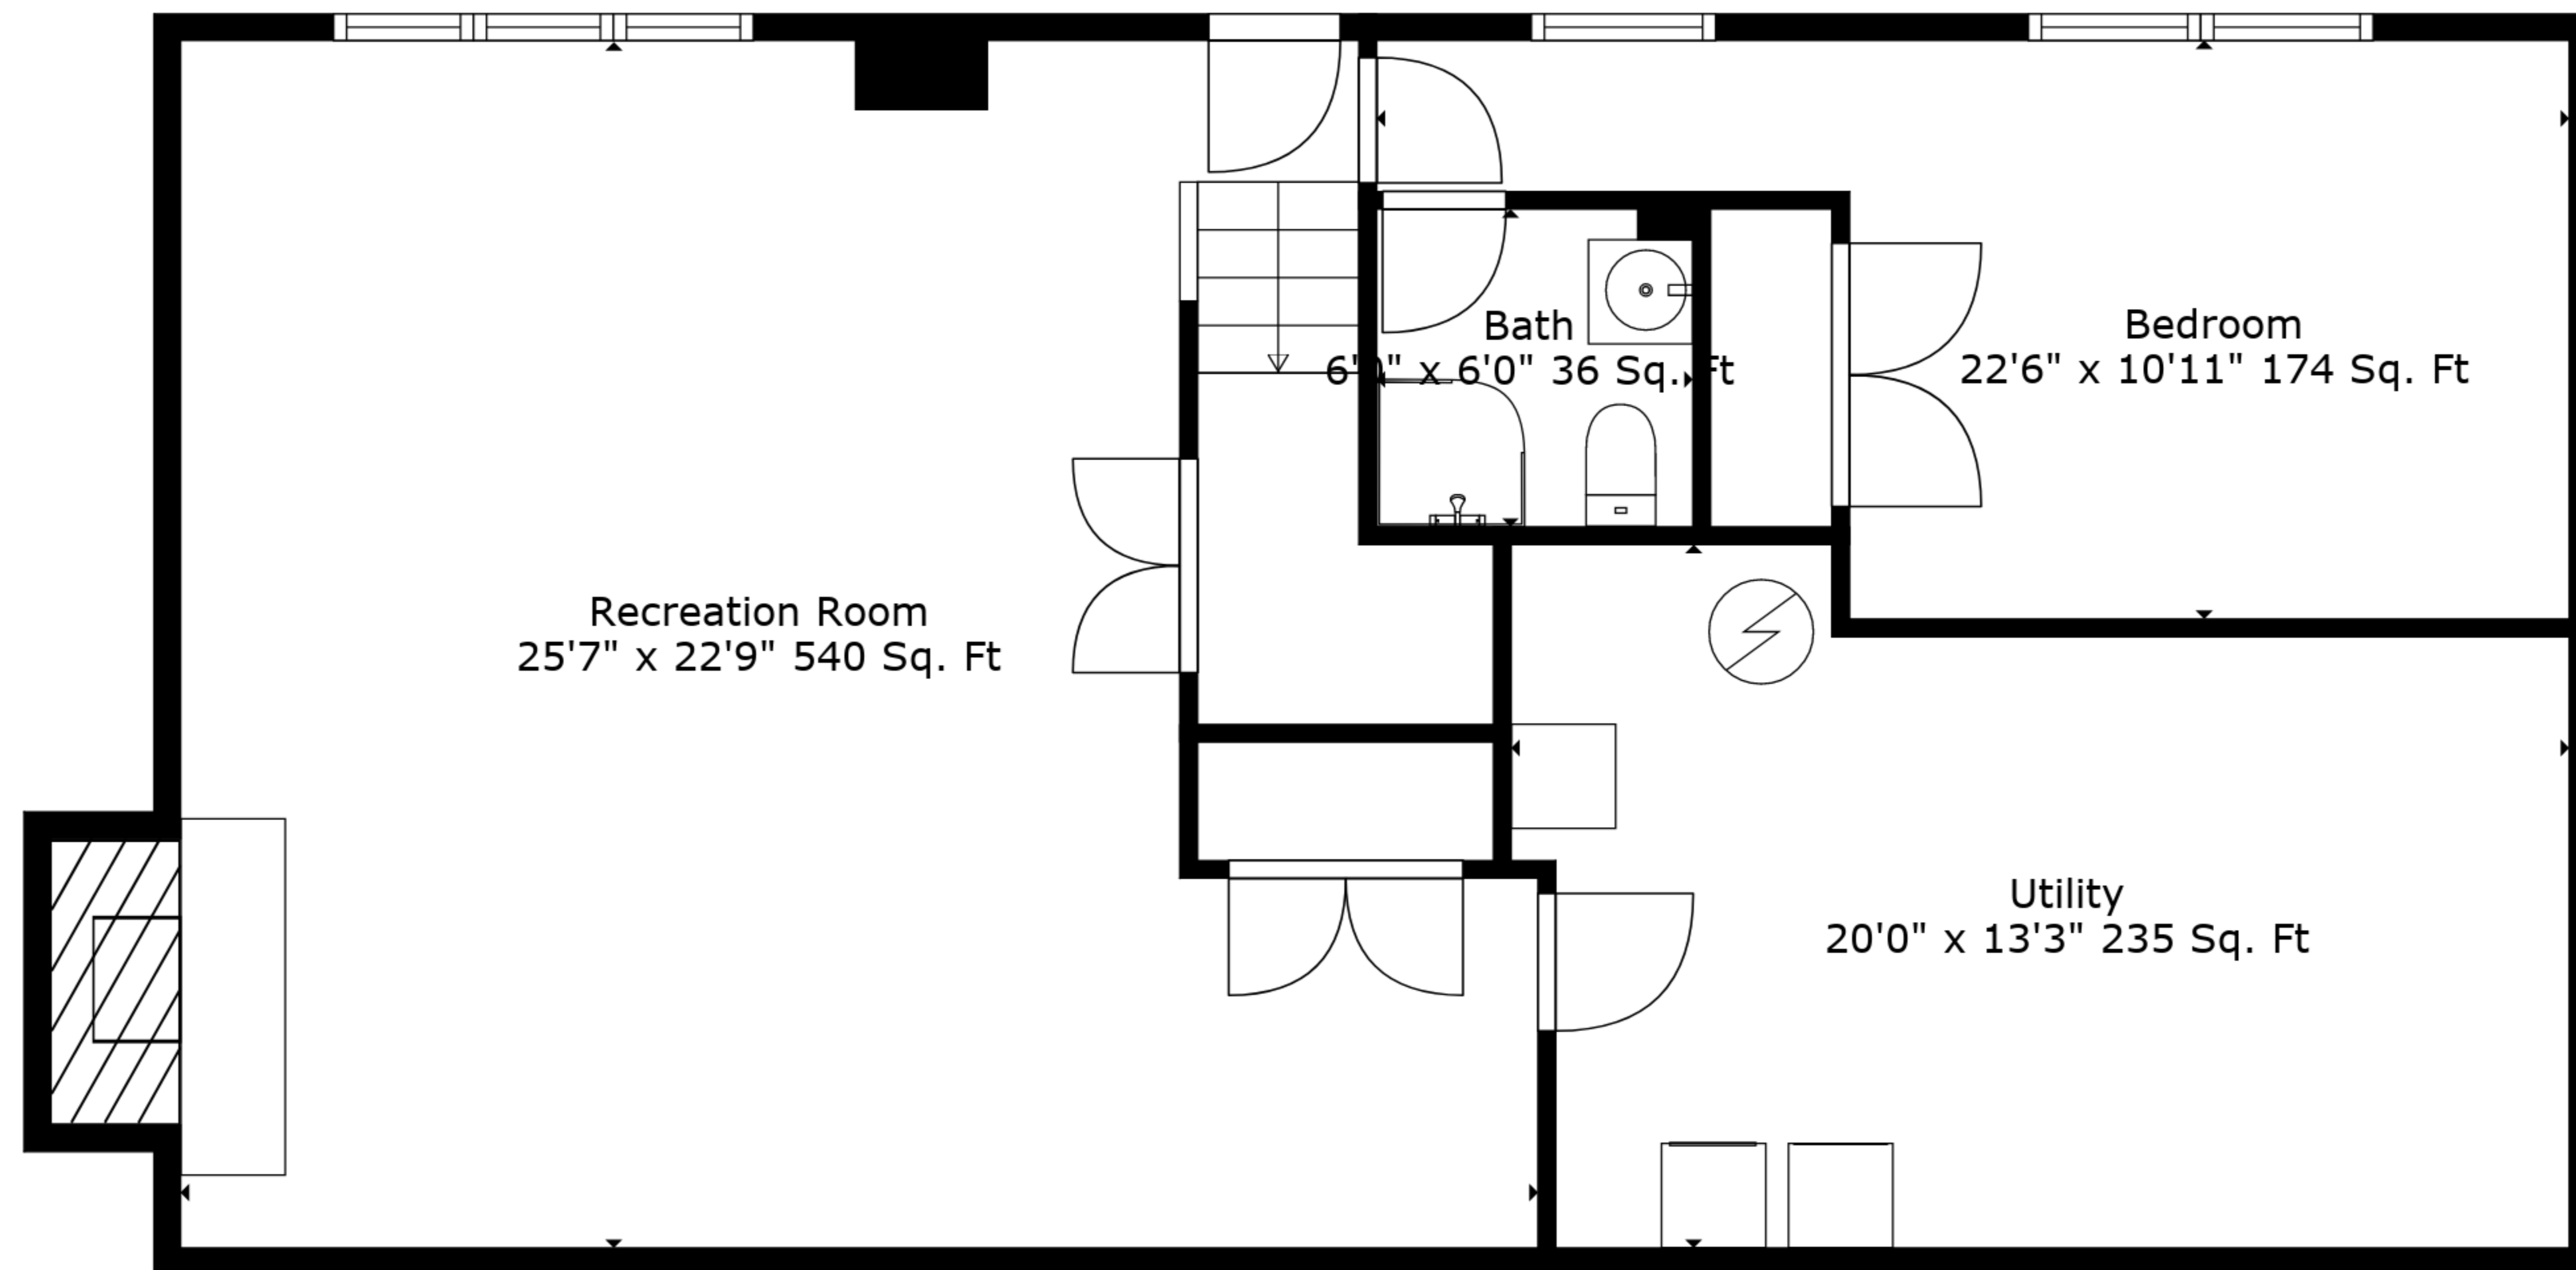

**TOTAL: 2080 sq. ft**  
 BELOW GROUND: 1031 sq. ft, FLOOR 2: 1049 sq. ft  
 EXCLUDED AREAS: FIREPLACE: 27 sq. ft

Measurements Are Deemed Highly Reliable But Not Guaranteed.

**TOTAL: 2080 sq. ft**

BELOW GROUND: 1031 sq. ft, FLOOR 2: 1049 sq. ft

EXCLUDED AREAS: FIREPLACE: 27 sq. ft

Measurements Are Deemed Highly Reliable But Not Guaranteed.

Floor 2

Floor 1

**TOTAL: 2080 sq. ft**  
 BELOW GROUND: 1031 sq. ft, FLOOR 2: 1049 sq. ft  
 EXCLUDED AREAS: FIREPLACE: 27 sq. ft