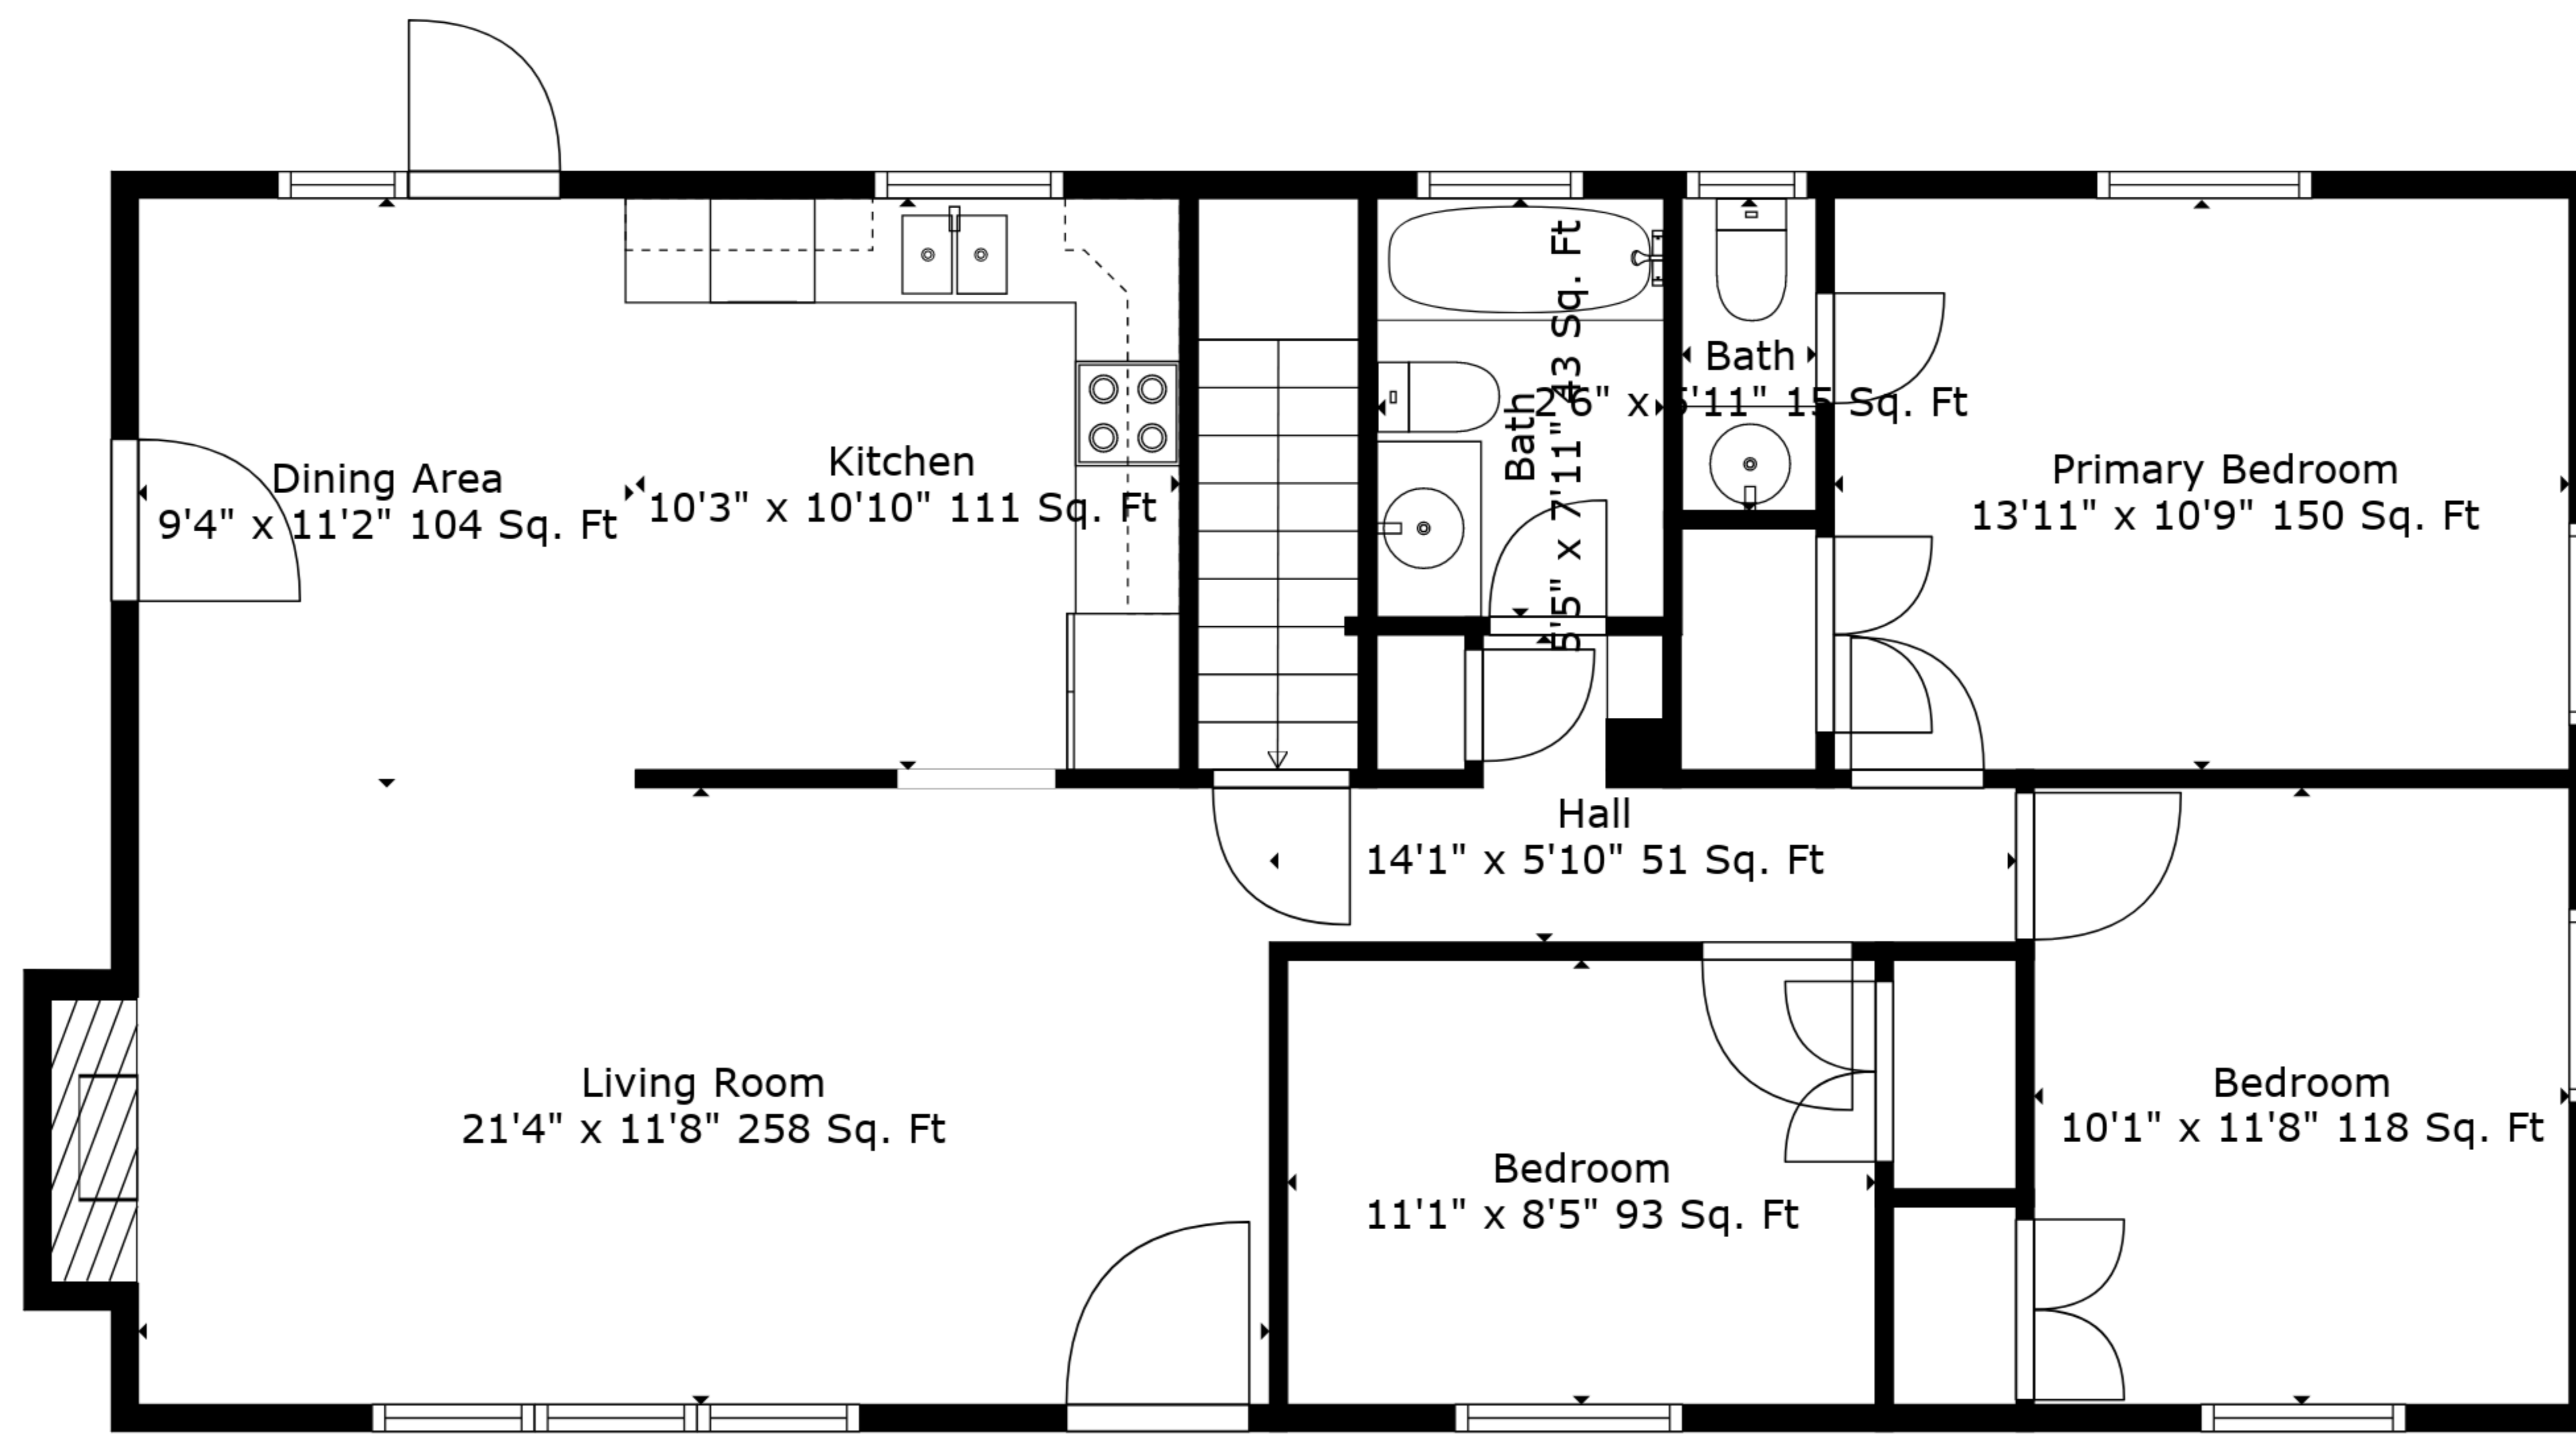

**TOTAL: 2080 sq. ft**  
 BELOW GROUND: 1031 sq. ft, FLOOR 2: 1049 sq. ft  
 EXCLUDED AREAS: FIREPLACE: 27 sq. ft

Measurements Are Deemed Highly Reliable But Not Guaranteed.

**TOTAL: 2080 sq. ft**

BELOW GROUND: 1031 sq. ft, FLOOR 2: 1049 sq. ft

EXCLUDED AREAS: FIREPLACE: 27 sq. ft

Measurements Are Deemed Highly Reliable But Not Guaranteed.

Floor 2

Floor 1

**TOTAL: 2080 sq. ft**  
 BELOW GROUND: 1031 sq. ft, FLOOR 2: 1049 sq. ft  
 EXCLUDED AREAS: FIREPLACE: 27 sq. ft