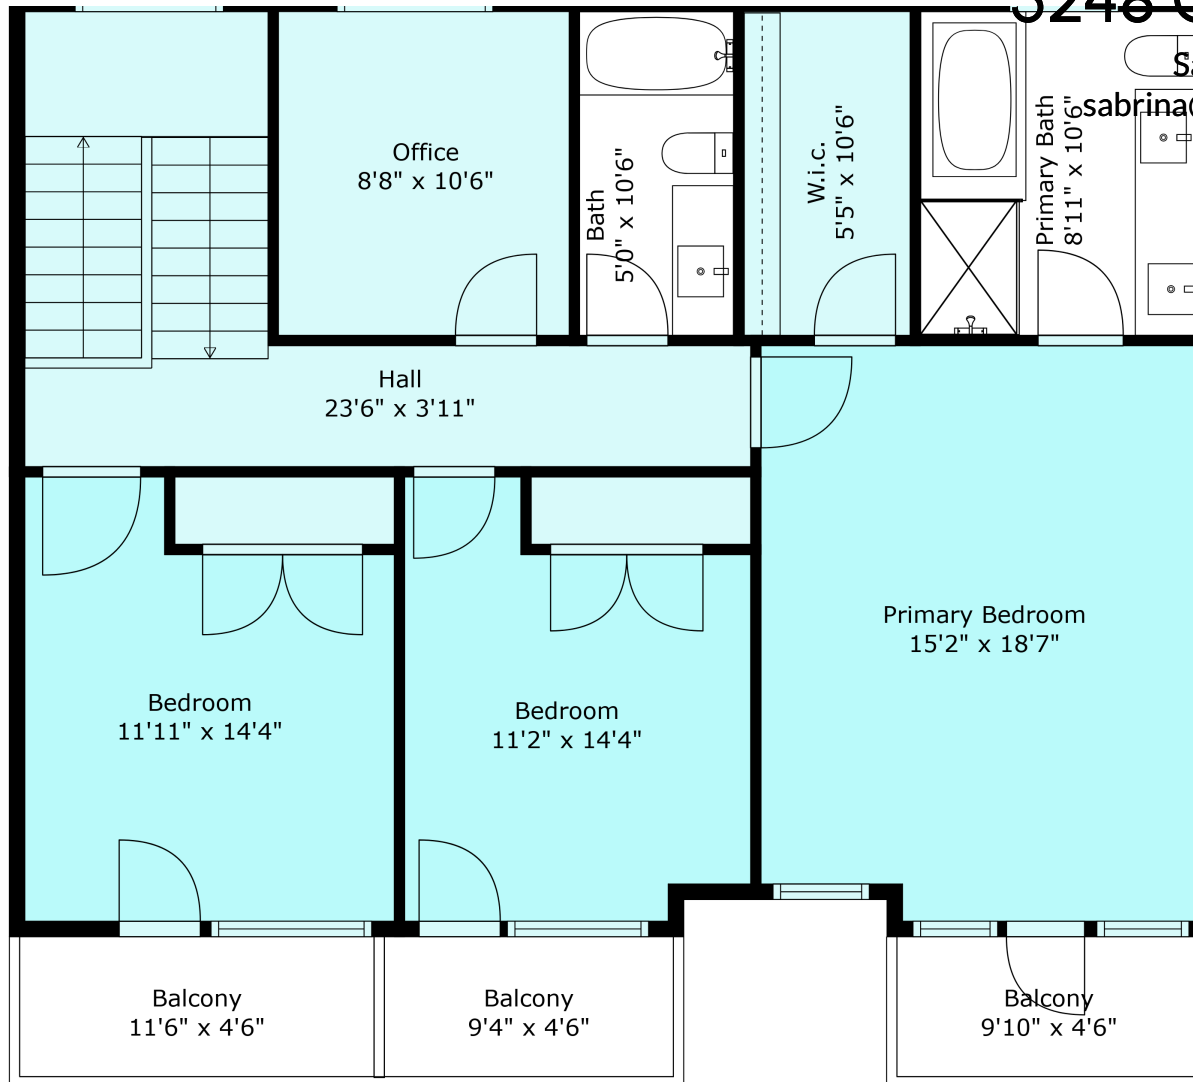

## Estimated Areas:

Below Main: 792 sq. ft (74 sq. ft unfinished)

Main Floor: 1174 sq. ft

Above Main: 1242 sq. ft

**Total: 3208 Sq. Ft**

# 5248 Goldspring Pl

Sabrina Vandenberg PREC  
sabrina@chilliwackproperties.net

**Estimated Areas:**  
Below Main: 792 sq. ft (74 sq. ft unfinished)  
Main Floor: 1174 sq. ft  
Above Main: 1242 sq. ft  
**Total: 3208 Sq. Ft**