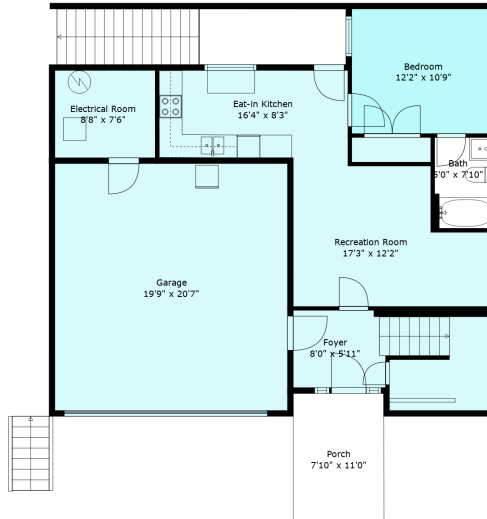

Floor 1

Estimated Areas:

Below Main: 792 sq. ft (74 sq. ft unfinished)

Main Floor: 1174 sq. ft

Above Main: 1242 sq. ft

Total: 3208 Sq. Ft