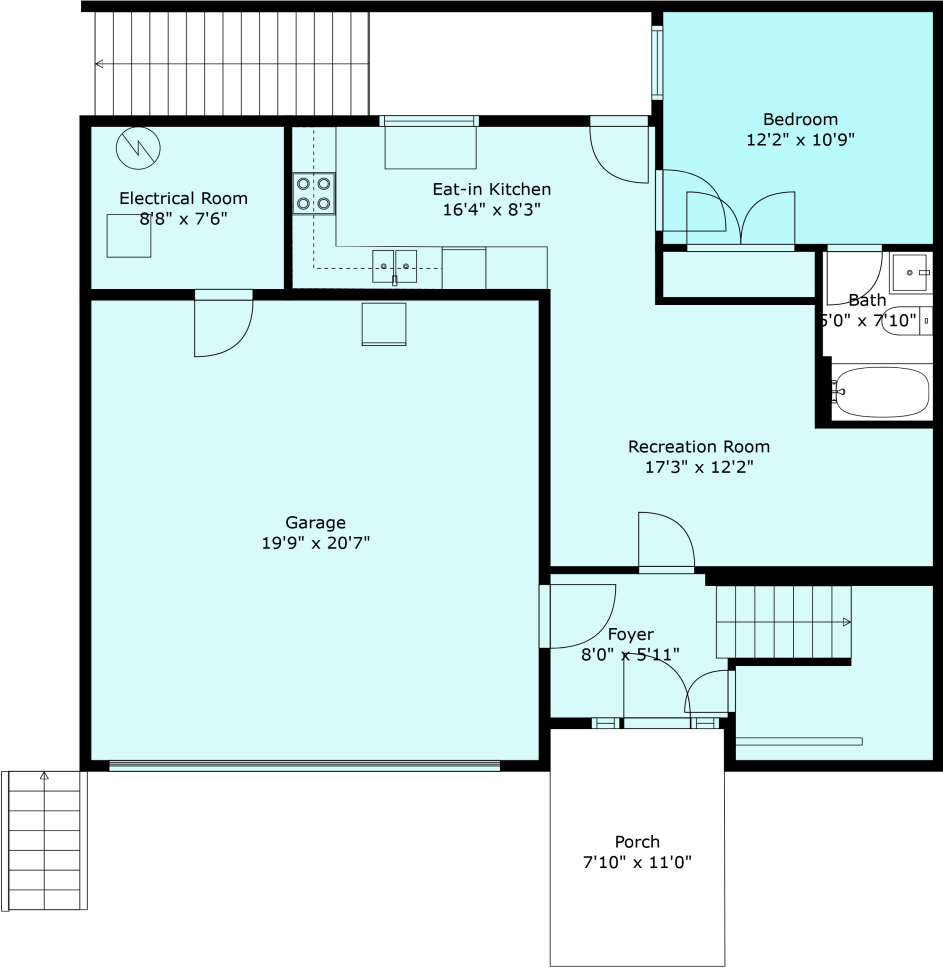

## Estimated Areas:

Below Main: 792 sq. ft (74 sq. ft unfinished)

Main Floor: 1174 sq. ft

Above Main: 1242 sq. ft

**Total: 3208 Sq. Ft**

# 5248 Goldspring Pl

Sabrina Vandenberg PREC  
sabrina@chilliwackproperties.net

**Estimated Areas:**  
Below Main: 792 sq. ft (74 sq. ft unfinished)  
Main Floor: 1174 sq. ft  
Above Main: 1242 sq. ft  
**Total: 3208 Sq. Ft**