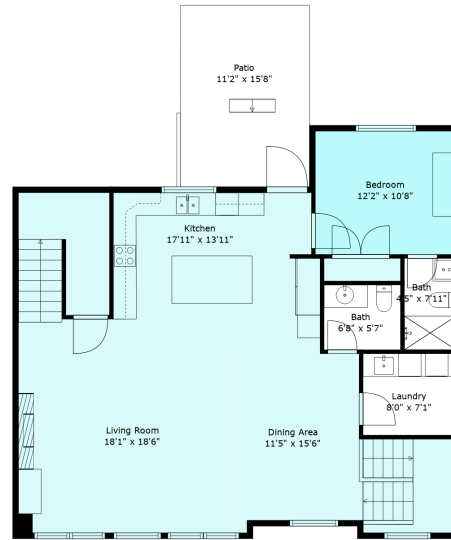

5248 Goldspring Pl

Sabrina Vandenberg PREC
sabrina@chilliwackproperties.net

Floor 2