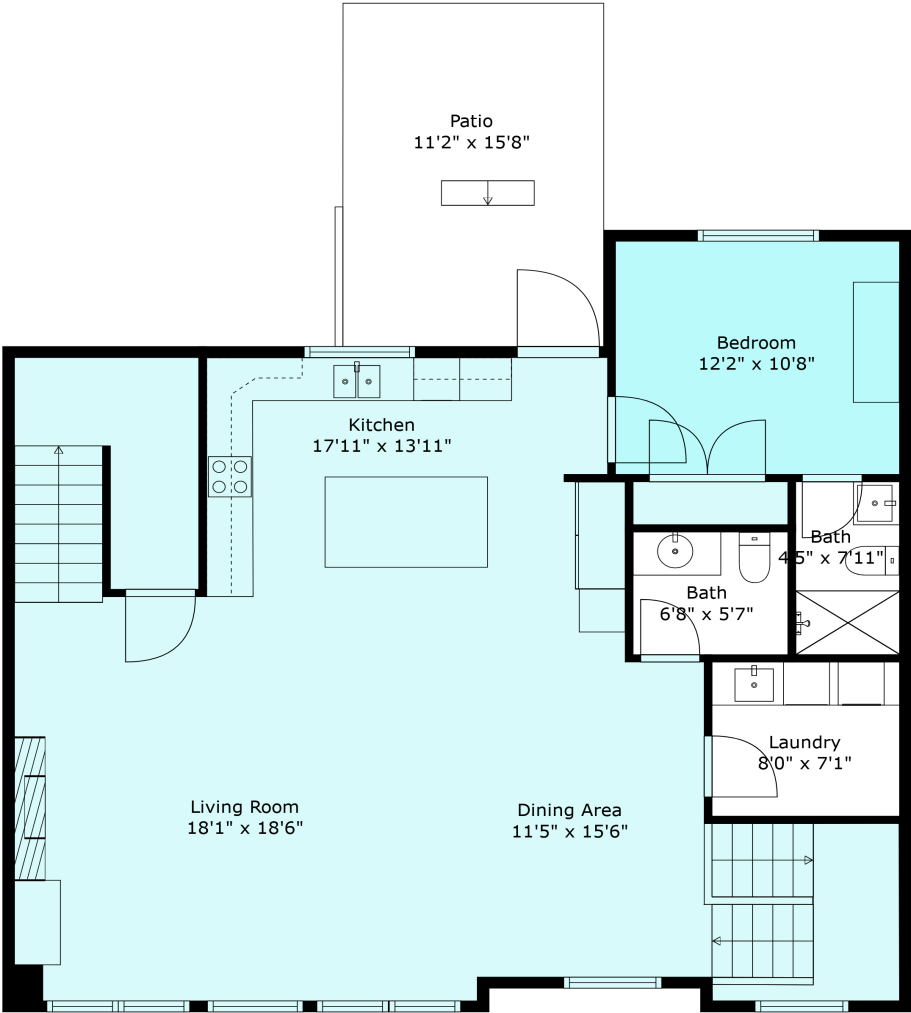

## Estimated Areas:

Below Main: 792 sq. ft (74 sq. ft unfinished)

Main Floor: 1174 sq. ft

Above Main: 1242 sq. ft

**Total: 3208 Sq. Ft**

# 5248 Goldspring Pl

Sabrina Vandenberg PREC  
sabrina@chilliwackproperties.net

**Estimated Areas:**  
Below Main: 792 sq. ft (74 sq. ft unfinished)  
Main Floor: 1174 sq. ft  
Above Main: 1242 sq. ft  
**Total: 3208 Sq. Ft**