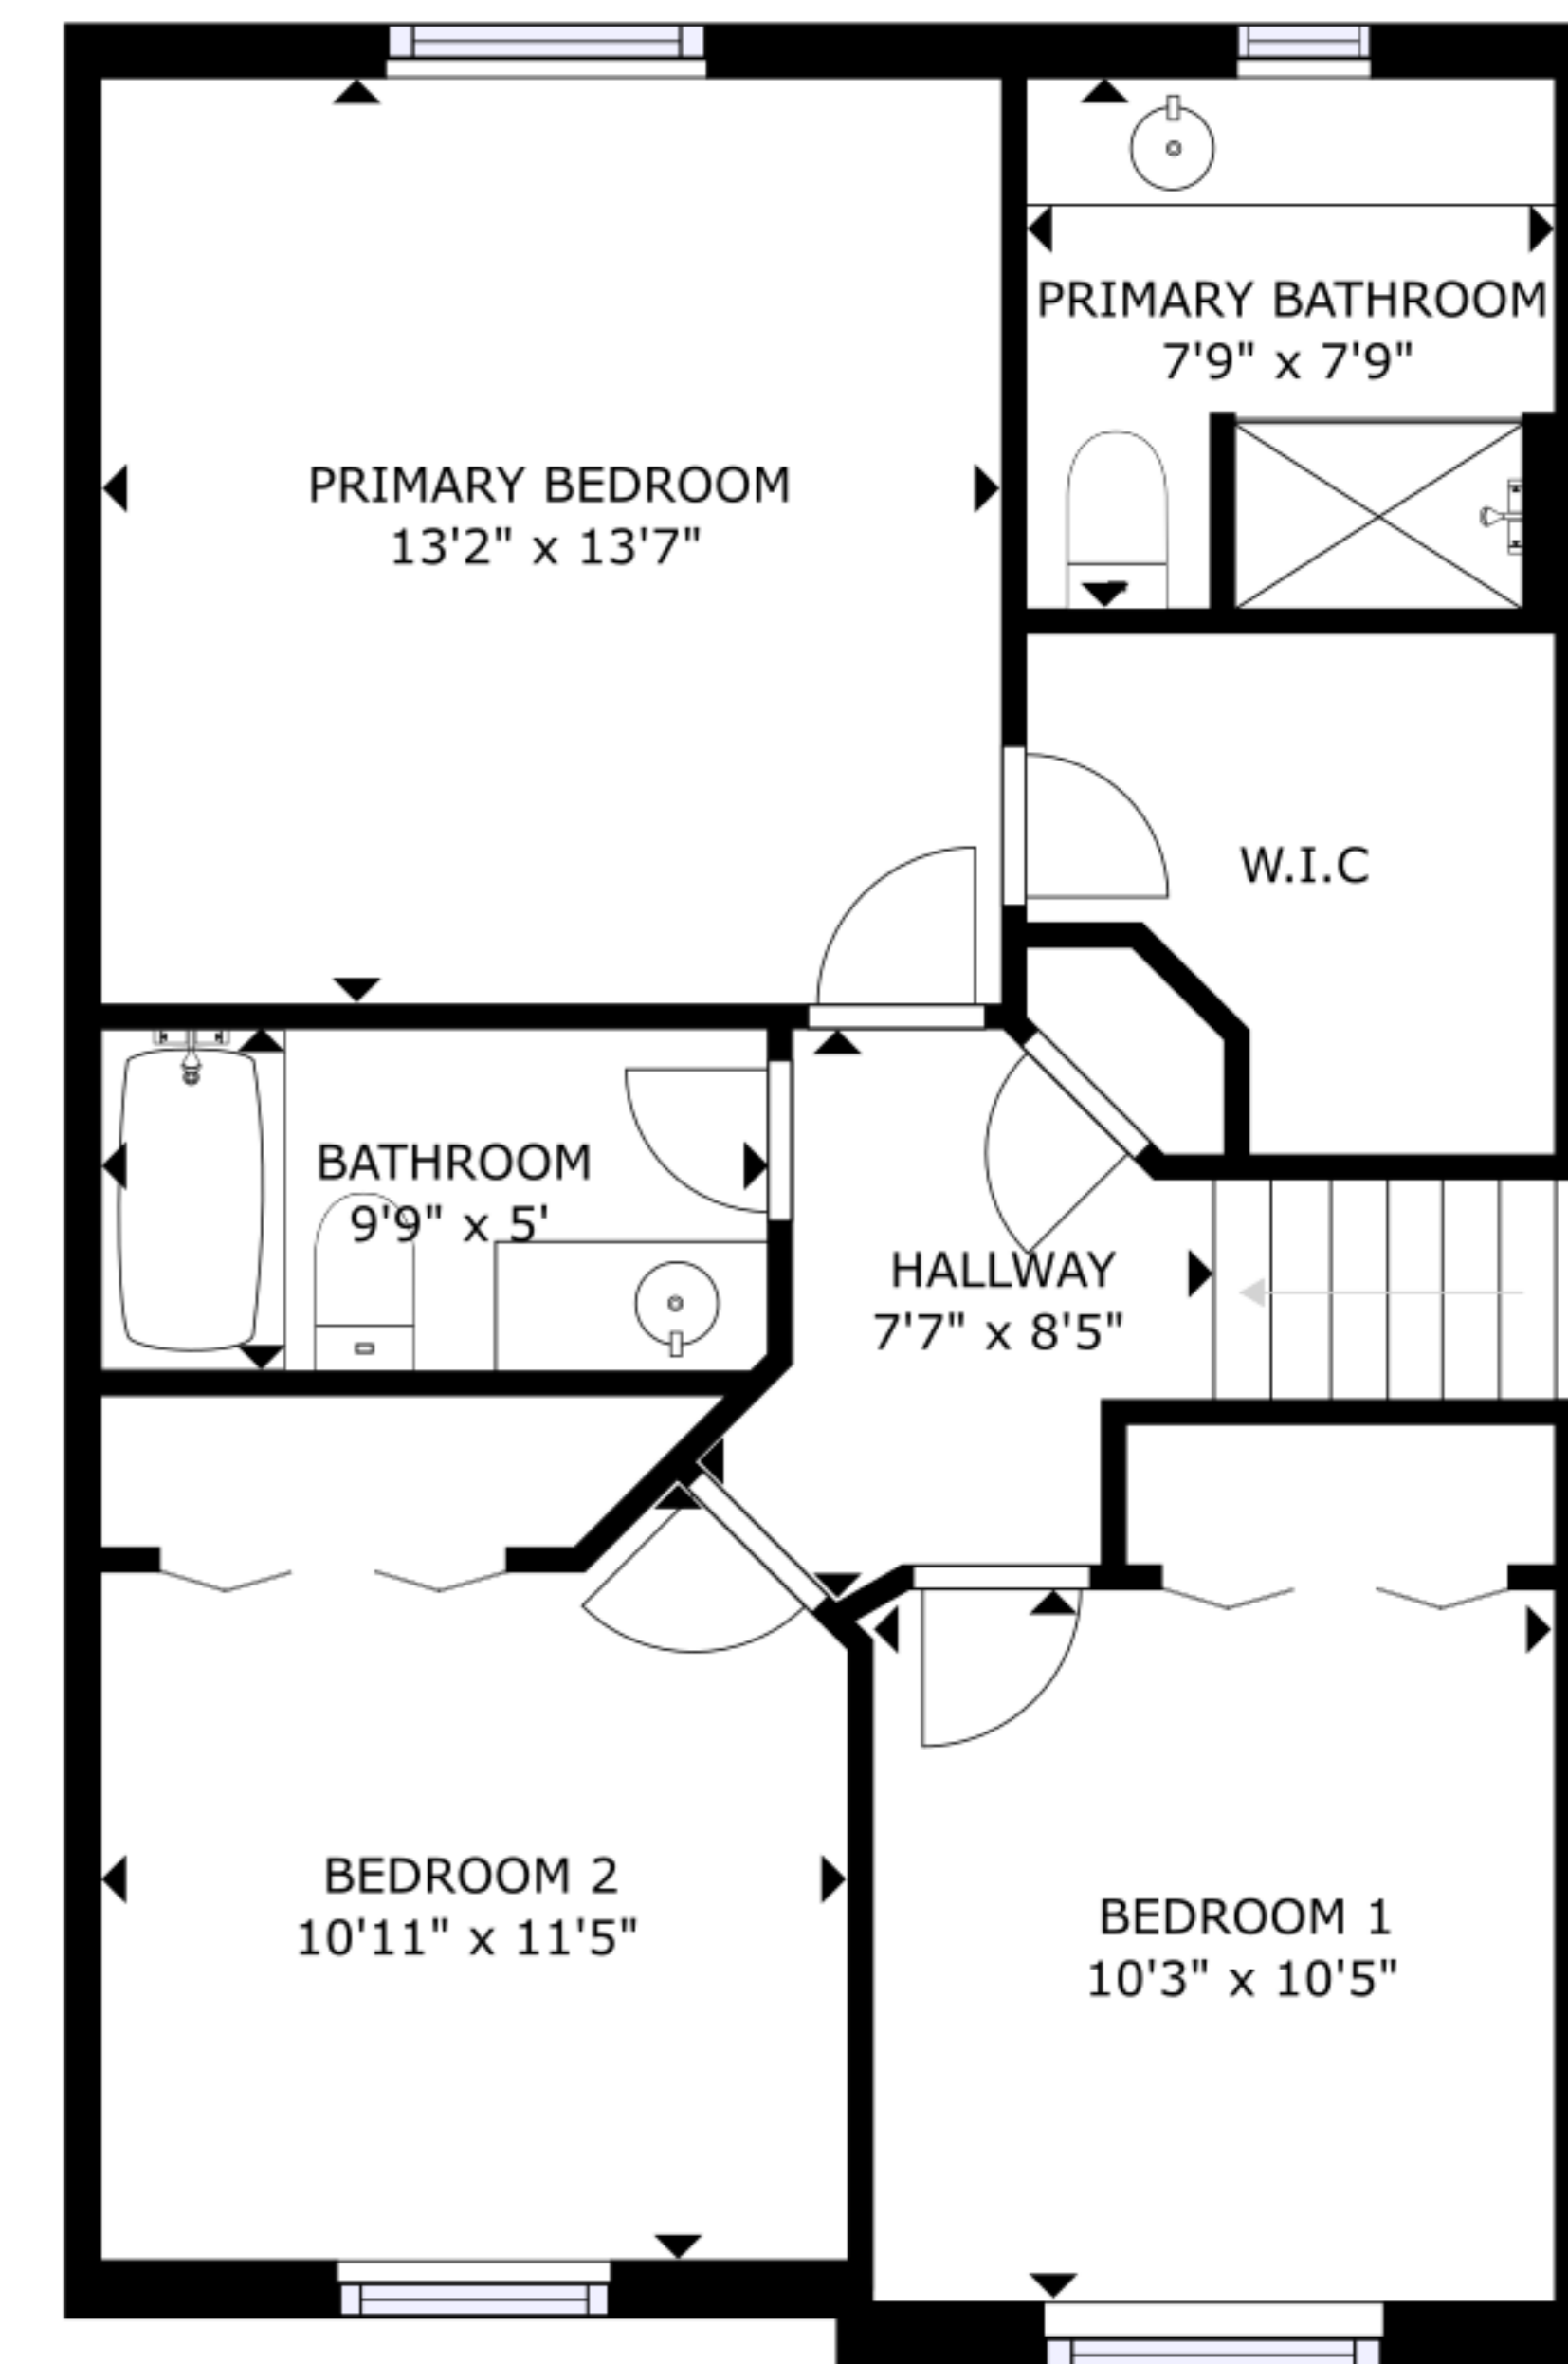

FLOOR 1

FLOOR 2

FLOOR 3

GROSS INTERNAL AREA
 FLOOR 1: 546 sq ft, FLOOR 2: 1361 sq ft, FLOOR 3: 697 sq ft
 TOTAL: 2604 sq ft
 SIZES AND DIMENSIONS ARE APPROXIMATE, ACTUAL MAY VARY.