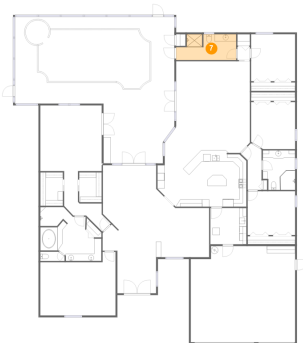

7 Floor 1 - Bath

Dimensions: 16'7" x 7'2"
Area: 107 sq. ft
Counted as living area: Yes

Heated: Yes
Finished: Yes
Enclosed: Yes
Contiguous: Yes
Permitted: Yes
Wet space: Yes
Addition: No
Conversion: No