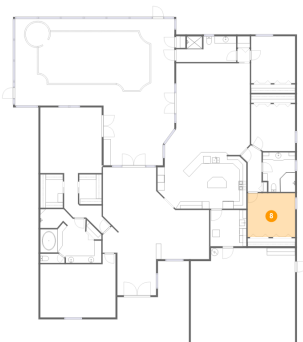

8 Floor 1 - Bedroom

Dimensions: 13'1" x 12'1"
Area: 159 sq. ft
Counted as living area: Yes

Heated: Yes
Finished: Yes
Enclosed: Yes
Contiguous: Yes
Permitted: Yes
Wet space: No
Addition: No
Conversion: No