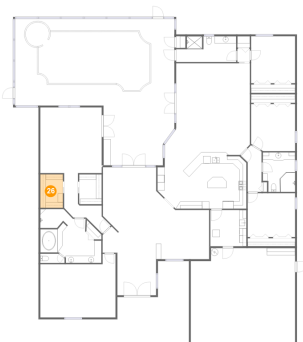

26 Floor 1 - W.I.C.

Dimensions: 6'3" x 9'3"
Area: 58 sq. ft
Counted as living area: Yes

Heated: Yes
Finished: Yes
Enclosed: Yes
Contiguous: Yes
Permitted: Yes
Wet space: No
Addition: No
Conversion: No