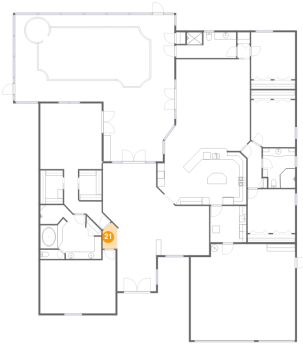

109 Live Oak Lane, Harbor Bluffs, Largo, Pinellas County, Florida, United States, 33770

21 Floor 1 - Hall

Dimensions: 4'1" x 7'3"
Area: 25 sq. ft
Counted as living area: Yes

Heated: Yes
Finished: Yes
Enclosed: Yes
Contiguous: Yes
Permitted: Yes
Wet space: No
Addition: No
Conversion: No