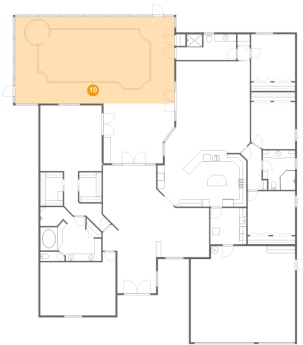

Dimensions: 13'1" x 12'1"
Area: 159 sq. ft
Counted as living area: Yes

Heated: Yes
Finished: Yes
Enclosed: Yes
Contiguous: Yes
Permitted: Yes
Wet space: No
Addition: No
Conversion: No

109 Live Oak Lane, Harbor Bluffs, Largo, Pinellas County, Florida, United States, 33770

9 Floor 1 - Foyer

Dimensions: 10'9" x 11'9"
Area: 126 sq. ft
Counted as living area: Yes

Heated: Yes
Finished: Yes
Enclosed: Yes
Contiguous: Yes
Permitted: Yes
Wet space: No
Addition: No
Conversion: No

10 Floor 1 - Screened Porch