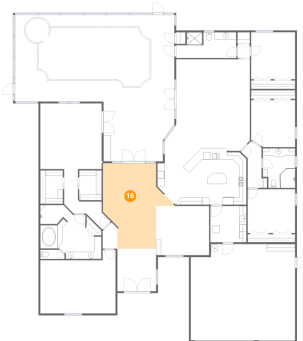

Heated: Yes
Finished: Yes
Enclosed: Yes
Contiguous: Yes
Permitted: Yes
Wet space: No
Addition: No
Conversion: No

109 Live Oak Lane, Harbor Bluffs, Largo, Pinellas County, Florida, United States, 33770

15 Floor 1 - Utility

Dimensions: 10'0" x 10'0"
Area: 100 sq. ft
Counted as living area: Yes

Heated: Yes
Finished: Yes
Enclosed: Yes
Contiguous: Yes
Permitted: Yes
Wet space: No
Addition: No
Conversion: No

16 Floor 1 - Living Room