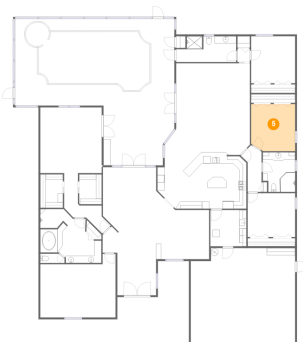

5 Floor 1 - Bedroom

Dimensions: 12'2" x 13'0"
Area: 155 sq. ft
Counted as living area: Yes

Heated: Yes
Finished: Yes
Enclosed: Yes
Contiguous: Yes
Permitted: Yes
Wet space: No
Addition: No
Conversion: No