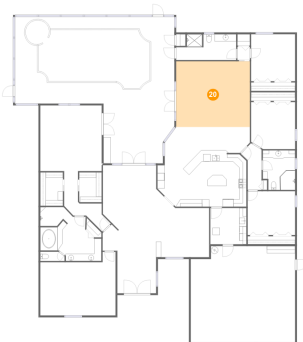

20 Floor 1 - Living Room

Dimensions: 20'5" x 18'2"
Area: 370 sq. ft
Counted as living area: Yes

Heated: Yes
Finished: Yes
Enclosed: Yes
Contiguous: Yes
Permitted: Yes
Wet space: No
Addition: No
Conversion: No