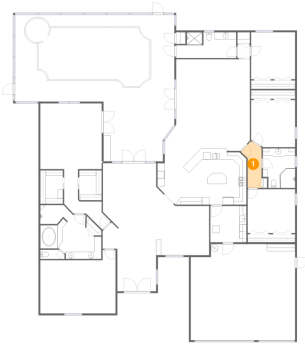

 **5,532**
Total sqft

109 Live Oak Lane, Harbor Bluffs, Largo, Pinellas County, Florida, United States, 33770

Room dimensions

Floor 1

Total sqft: 5532 Living area: 3799

#		Dimensions	sqft	Counted as living area
1	Hall	5'8" x 12'11"	50 sq. ft	Yes
2	Swimming Pool	32'11" x 16'2"	460 sq. ft	No
3	W.I.C.	6'3" x 8'3"	51 sq. ft	Yes
4	Dining Area	14'7" x 13'7"	199 sq. ft	Yes
5	Bedroom	12'2" x 13'0"	155 sq. ft	Yes
6	Office	20'9" x 17'7"	316 sq. ft	Yes
7	Bath	16'7" x 7'2"	107 sq. ft	Yes
8	Bedroom	13'1" x 12'1"	159 sq. ft	Yes
9	Foyer	10'9" x 11'9"	126 sq. ft	Yes
10	Screened Porch	44'1" x 24'0"	1058 sq. ft	No
11	WC	6'9" x 2'7"	16 sq. ft	Yes

**109 Live Oak Lane, Harbor Bluffs, Largo, Pinellas
County, Florida, United States, 33770**

#		Dimensions	sqft	Counted as living area
12	Primary Bedroom	17'0" x 18'2"	308 sq. ft	Yes
13	Garage	28'10" x 26'7"	746 sq. ft	No
14	Hall	3'6" x 3'8"	13 sq. ft	Yes
15	Utility	10'0" x 10'0"	100 sq. ft	Yes
16	Living Room	19'10" x 23'7"	329 sq. ft	Yes
17	Bedroom	12'2" x 13'0"	158 sq. ft	Yes
18	Hall	5'5" x 9'6"	36 sq. ft	Yes
19	Primary Bath	16'11" x 13'4"	181 sq. ft	Yes
20	Living Room	20'5" x 18'2"	370 sq. ft	Yes
21	Hall	4'1" x 7'3"	25 sq. ft	Yes
22	Hall	4'3" x 12'3"	45 sq. ft	Yes
23	Eat-in Kitchen	24'7" x 22'0"	500 sq. ft	Yes
24	Porch	19'7" x 16'6"	298 sq. ft	No
25	Bath	8'11" x 10'11"	93 sq. ft	Yes
26	W.I.C.	6'3" x 9'3"	58 sq. ft	Yes

109 Live Oak Lane, Harbor Bluffs, Largo, Pinellas County, Florida, United States, 33770

1 Floor 1 - Hall

Dimensions: 5'8" x 12'11"
Area: 50 sq. ft
Counted as living area: Yes

Heated: Yes
Finished: Yes
Enclosed: Yes
Contiguous: Yes
Permitted: Yes
Wet space: No
Addition: No
Conversion: No