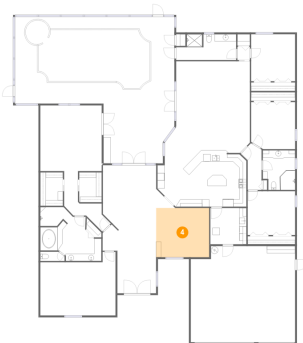

109 Live Oak Lane, Harbor Bluffs, Largo, Pinellas County, Florida, United States, 33770

3 Floor 1 - W.I.C.

Dimensions: 6'3" x 8'3"
Area: 51 sq. ft
Counted as living area: Yes

Heated: Yes
Finished: Yes
Enclosed: Yes
Contiguous: Yes
Permitted: Yes
Wet space: No
Addition: No
Conversion: No

4 Floor 1 - Dining Area

Dimensions: 14'7" x 13'7"
Area: 199 sq. ft
Counted as living area: Yes

Heated: Yes
Finished: Yes
Enclosed: Yes
Contiguous: Yes
Permitted: Yes
Wet space: No
Addition: No
Conversion: No