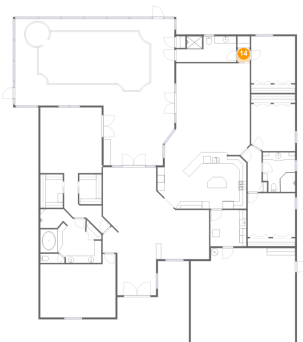

14 Floor 1 - Hall

Dimensions: 3'6" x 3'8"
Area: 13 sq. ft
Counted as living area: Yes

Heated: Yes
Finished: Yes
Enclosed: Yes
Contiguous: Yes
Permitted: Yes
Wet space: No
Addition: No
Conversion: No