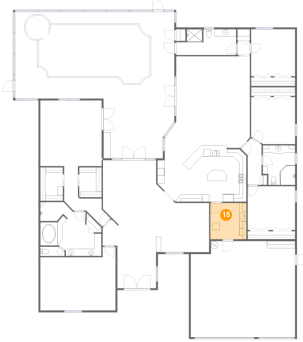

109 Live Oak Lane, Harbor Bluffs, Largo, Pinellas County, Florida, United States, 33770

15 Floor 1 - Utility

Dimensions: 10'0" x 10'0"
Area: 100 sq. ft
Counted as living area: Yes

Heated: Yes
Finished: Yes
Enclosed: Yes
Contiguous: Yes
Permitted: Yes
Wet space: No
Addition: No
Conversion: No