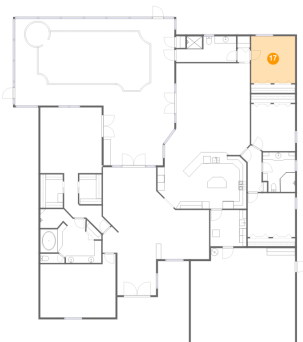

17 Floor 1 - Bedroom

Dimensions: 12'2" x 13'0"
Area: 158 sq. ft
Counted as living area: Yes

Heated: Yes
Finished: Yes
Enclosed: Yes
Contiguous: Yes
Permitted: Yes
Wet space: No
Addition: No
Conversion: No