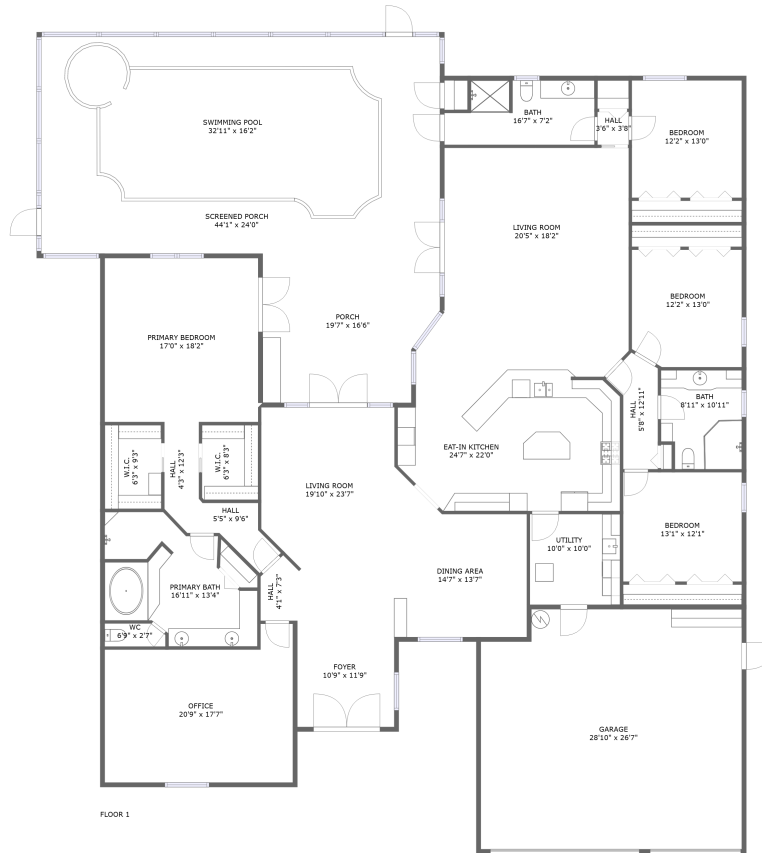

109 Live Oak Lane, Harbor Bluffs, Largo, Pinellas County, Florida, United States, 33770

Property summary

 **1** Garages

 **4** Bedrooms

 **3** Bathrooms

 **0** Half baths

 **1** Floors

 **3,799**
Gross living
area sqft

 **5,532**
Total sqft

109 Live Oak Lane, Harbor Bluffs, Largo, Pinellas County, Florida, United States, 33770

Room dimensions

Floor 1

Total sqft: 5532 Living area: 3799

#		Dimensions	sqft	Counted as living area
1	Hall	5'8" x 12'11"	50 sq. ft	Yes
2	Swimming Pool	32'11" x 16'2"	460 sq. ft	No
3	W.I.C.	6'3" x 8'3"	51 sq. ft	Yes
4	Dining Area	14'7" x 13'7"	199 sq. ft	Yes
5	Bedroom	12'2" x 13'0"	155 sq. ft	Yes
6	Office	20'9" x 17'7"	316 sq. ft	Yes
7	Bath	16'7" x 7'2"	107 sq. ft	Yes
8	Bedroom	13'1" x 12'1"	159 sq. ft	Yes
9	Foyer	10'9" x 11'9"	126 sq. ft	Yes
10	Screened Porch	44'1" x 24'0"	1058 sq. ft	No
11	WC	6'9" x 2'7"	16 sq. ft	Yes

**109 Live Oak Lane, Harbor Bluffs, Largo, Pinellas
County, Florida, United States, 33770**

#		Dimensions	sqft	Counted as living area
12	Primary Bedroom	17'0" x 18'2"	308 sq. ft	Yes
13	Garage	28'10" x 26'7"	746 sq. ft	No
14	Hall	3'6" x 3'8"	13 sq. ft	Yes
15	Utility	10'0" x 10'0"	100 sq. ft	Yes
16	Living Room	19'10" x 23'7"	329 sq. ft	Yes
17	Bedroom	12'2" x 13'0"	158 sq. ft	Yes
18	Hall	5'5" x 9'6"	36 sq. ft	Yes
19	Primary Bath	16'11" x 13'4"	181 sq. ft	Yes
20	Living Room	20'5" x 18'2"	370 sq. ft	Yes
21	Hall	4'1" x 7'3"	25 sq. ft	Yes
22	Hall	4'3" x 12'3"	45 sq. ft	Yes
23	Eat-in Kitchen	24'7" x 22'0"	500 sq. ft	Yes
24	Porch	19'7" x 16'6"	298 sq. ft	No
25	Bath	8'11" x 10'11"	93 sq. ft	Yes
26	W.I.C.	6'3" x 9'3"	58 sq. ft	Yes

9 Floor 1 - Foyer

Dimensions: 10'9" x 11'9"
Area: 126 sq. ft
Counted as living area: Yes

Heated: Yes
Finished: Yes
Enclosed: Yes
Contiguous: Yes
Permitted: Yes
Wet space: No
Addition: No
Conversion: No

10 Floor 1 - Screened Porch