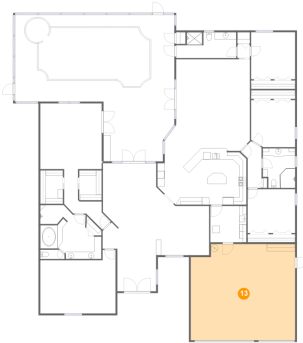

Heated: Yes
Finished: Yes
Enclosed: Yes
Contiguous: Yes
Permitted: Yes
Wet space: No
Addition: No
Conversion: No

109 Live Oak Lane, Harbor Bluffs, Largo, Pinellas County, Florida, United States, 33770

12 Floor 1 - Primary Bedroom

Dimensions: 17'0" x 18'2"
Area: 308 sq. ft
Counted as living area: Yes

Heated: Yes
Finished: Yes
Enclosed: Yes
Contiguous: Yes
Permitted: Yes
Wet space: No
Addition: No
Conversion: No

13 Floor 1 - Garage