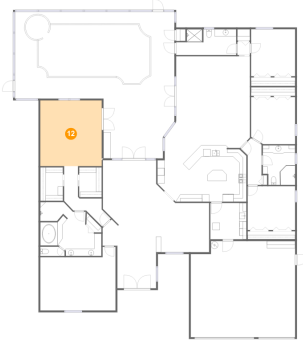

9 Floor 1 - Foyer

Dimensions: 10'9" x 11'9"
Area: 126 sq. ft
Counted as living area: Yes

Heated: Yes
Finished: Yes
Enclosed: Yes
Contiguous: Yes
Permitted: Yes
Wet space: No
Addition: No
Conversion: No

10 Floor 1 - Screened Porch

Heated: Yes
Finished: Yes
Enclosed: Yes
Contiguous: Yes
Permitted: Yes
Wet space: No
Addition: No
Conversion: No

109 Live Oak Lane, Harbor Bluffs, Largo, Pinellas County, Florida, United States, 33770

12 Floor 1 - Primary Bedroom