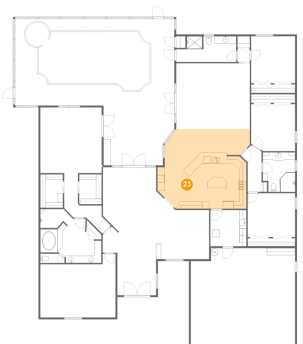

23 Floor 1 - Eat-in Kitchen

Dimensions: 24'7" x 22'0"
Area: 500 sq. ft
Counted as living area: Yes

Heated: Yes
Finished: Yes
Enclosed: Yes
Contiguous: Yes
Permitted: Yes
Wet space: No
Addition: No
Conversion: No