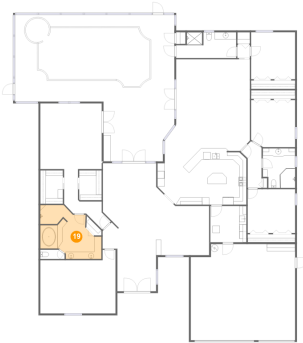

19 Floor 1 - Primary Bath

Dimensions: 16'11" x 13'4"
Area: 181 sq. ft
Counted as living area: Yes

Heated: Yes
Finished: Yes
Enclosed: Yes
Contiguous: Yes
Permitted: Yes
Wet space: Yes
Addition: No
Conversion: No