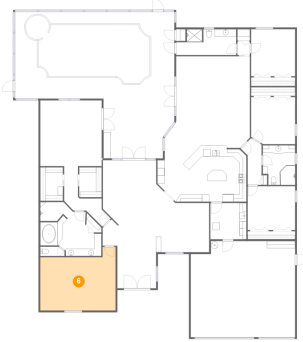

4 Floor 1 - Dining Area

Dimensions: 14'7" x 13'7"
Area: 199 sq. ft
Counted as living area: Yes

Heated: Yes
Finished: Yes
Enclosed: Yes
Contiguous: Yes
Permitted: Yes
Wet space: No
Addition: No
Conversion: No

5 Floor 1 - Bedroom

Dimensions: 12'2" x 13'0"
Area: 155 sq. ft
Counted as living area: Yes

Heated: Yes
Finished: Yes
Enclosed: Yes
Contiguous: Yes
Permitted: Yes
Wet space: No
Addition: No
Conversion: No

109 Live Oak Lane, Harbor Bluffs, Largo, Pinellas County, Florida, United States, 33770

6 Floor 1 - Office

Dimensions: 20'9" x 17'7"
Area: 316 sq. ft
Counted as living area: Yes

Heated: Yes
Finished: Yes
Enclosed: Yes
Contiguous: Yes
Permitted: Yes
Wet space: No
Addition: No
Conversion: No