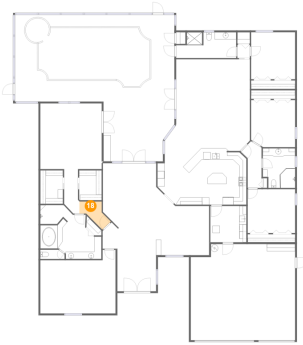

109 Live Oak Lane, Harbor Bluffs, Largo, Pinellas County, Florida, United States, 33770

18 Floor 1 - Hall

Dimensions: 5'5" x 9'6"
Area: 36 sq. ft
Counted as living area: Yes

Heated: Yes
Finished: Yes
Enclosed: Yes
Contiguous: Yes
Permitted: Yes
Wet space: No
Addition: No
Conversion: No