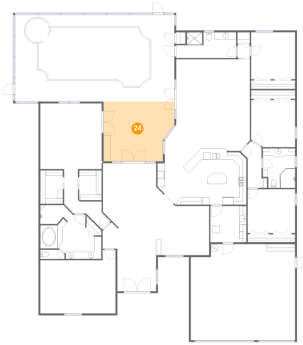

109 Live Oak Lane, Harbor Bluffs, Largo, Pinellas County, Florida, United States, 33770

24 Floor 1 - Porch

Dimensions: 19'7" x 16'6"
Area: 298 sq. ft
Counted as living area: No

Heated: No
Finished: Yes
Enclosed: No
Contiguous: Yes
Permitted: Yes
Wet space: No
Addition: No
Conversion: No