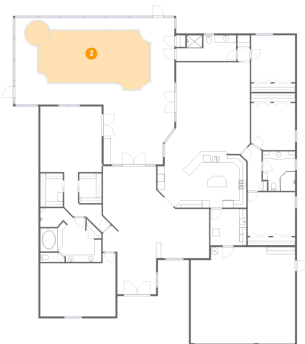

2 Floor 1 - Swimming Pool

Dimensions: 32'11" x 16'2"
Area: 460 sq. ft
Counted as living area: No

Heated: No
Finished: No
Enclosed: No
Contiguous: Yes
Permitted: No
Wet space: No
Addition: No
Conversion: No