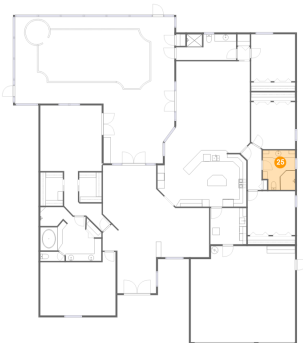

25 Floor 1 - Bath

Dimensions: 8'11" x 10'11"
Area: 93 sq. ft
Counted as living area: Yes

Heated: Yes
Finished: Yes
Enclosed: Yes
Contiguous: Yes
Permitted: Yes
Wet space: Yes
Addition: No
Conversion: No