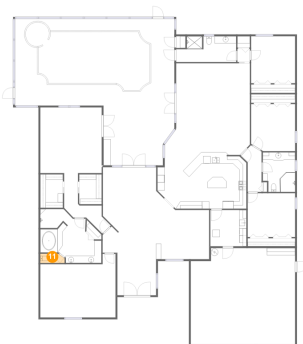

11 Floor 1 - WC

Dimensions: 6'9" x 2'7"
Area: 16 sq. ft
Counted as living area: Yes

Heated: Yes
Finished: Yes
Enclosed: Yes
Contiguous: Yes
Permitted: Yes
Wet space: No
Addition: No
Conversion: No