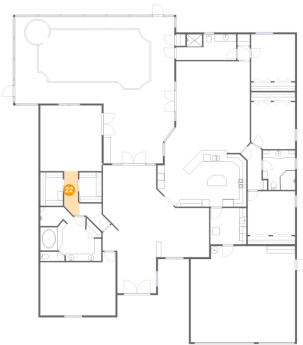

22 Floor 1 - Hall

Dimensions: 4'3" x 12'3"
Area: 45 sq. ft
Counted as living area: Yes

Heated: Yes
Finished: Yes
Enclosed: Yes
Contiguous: Yes
Permitted: Yes
Wet space: No
Addition: No
Conversion: No