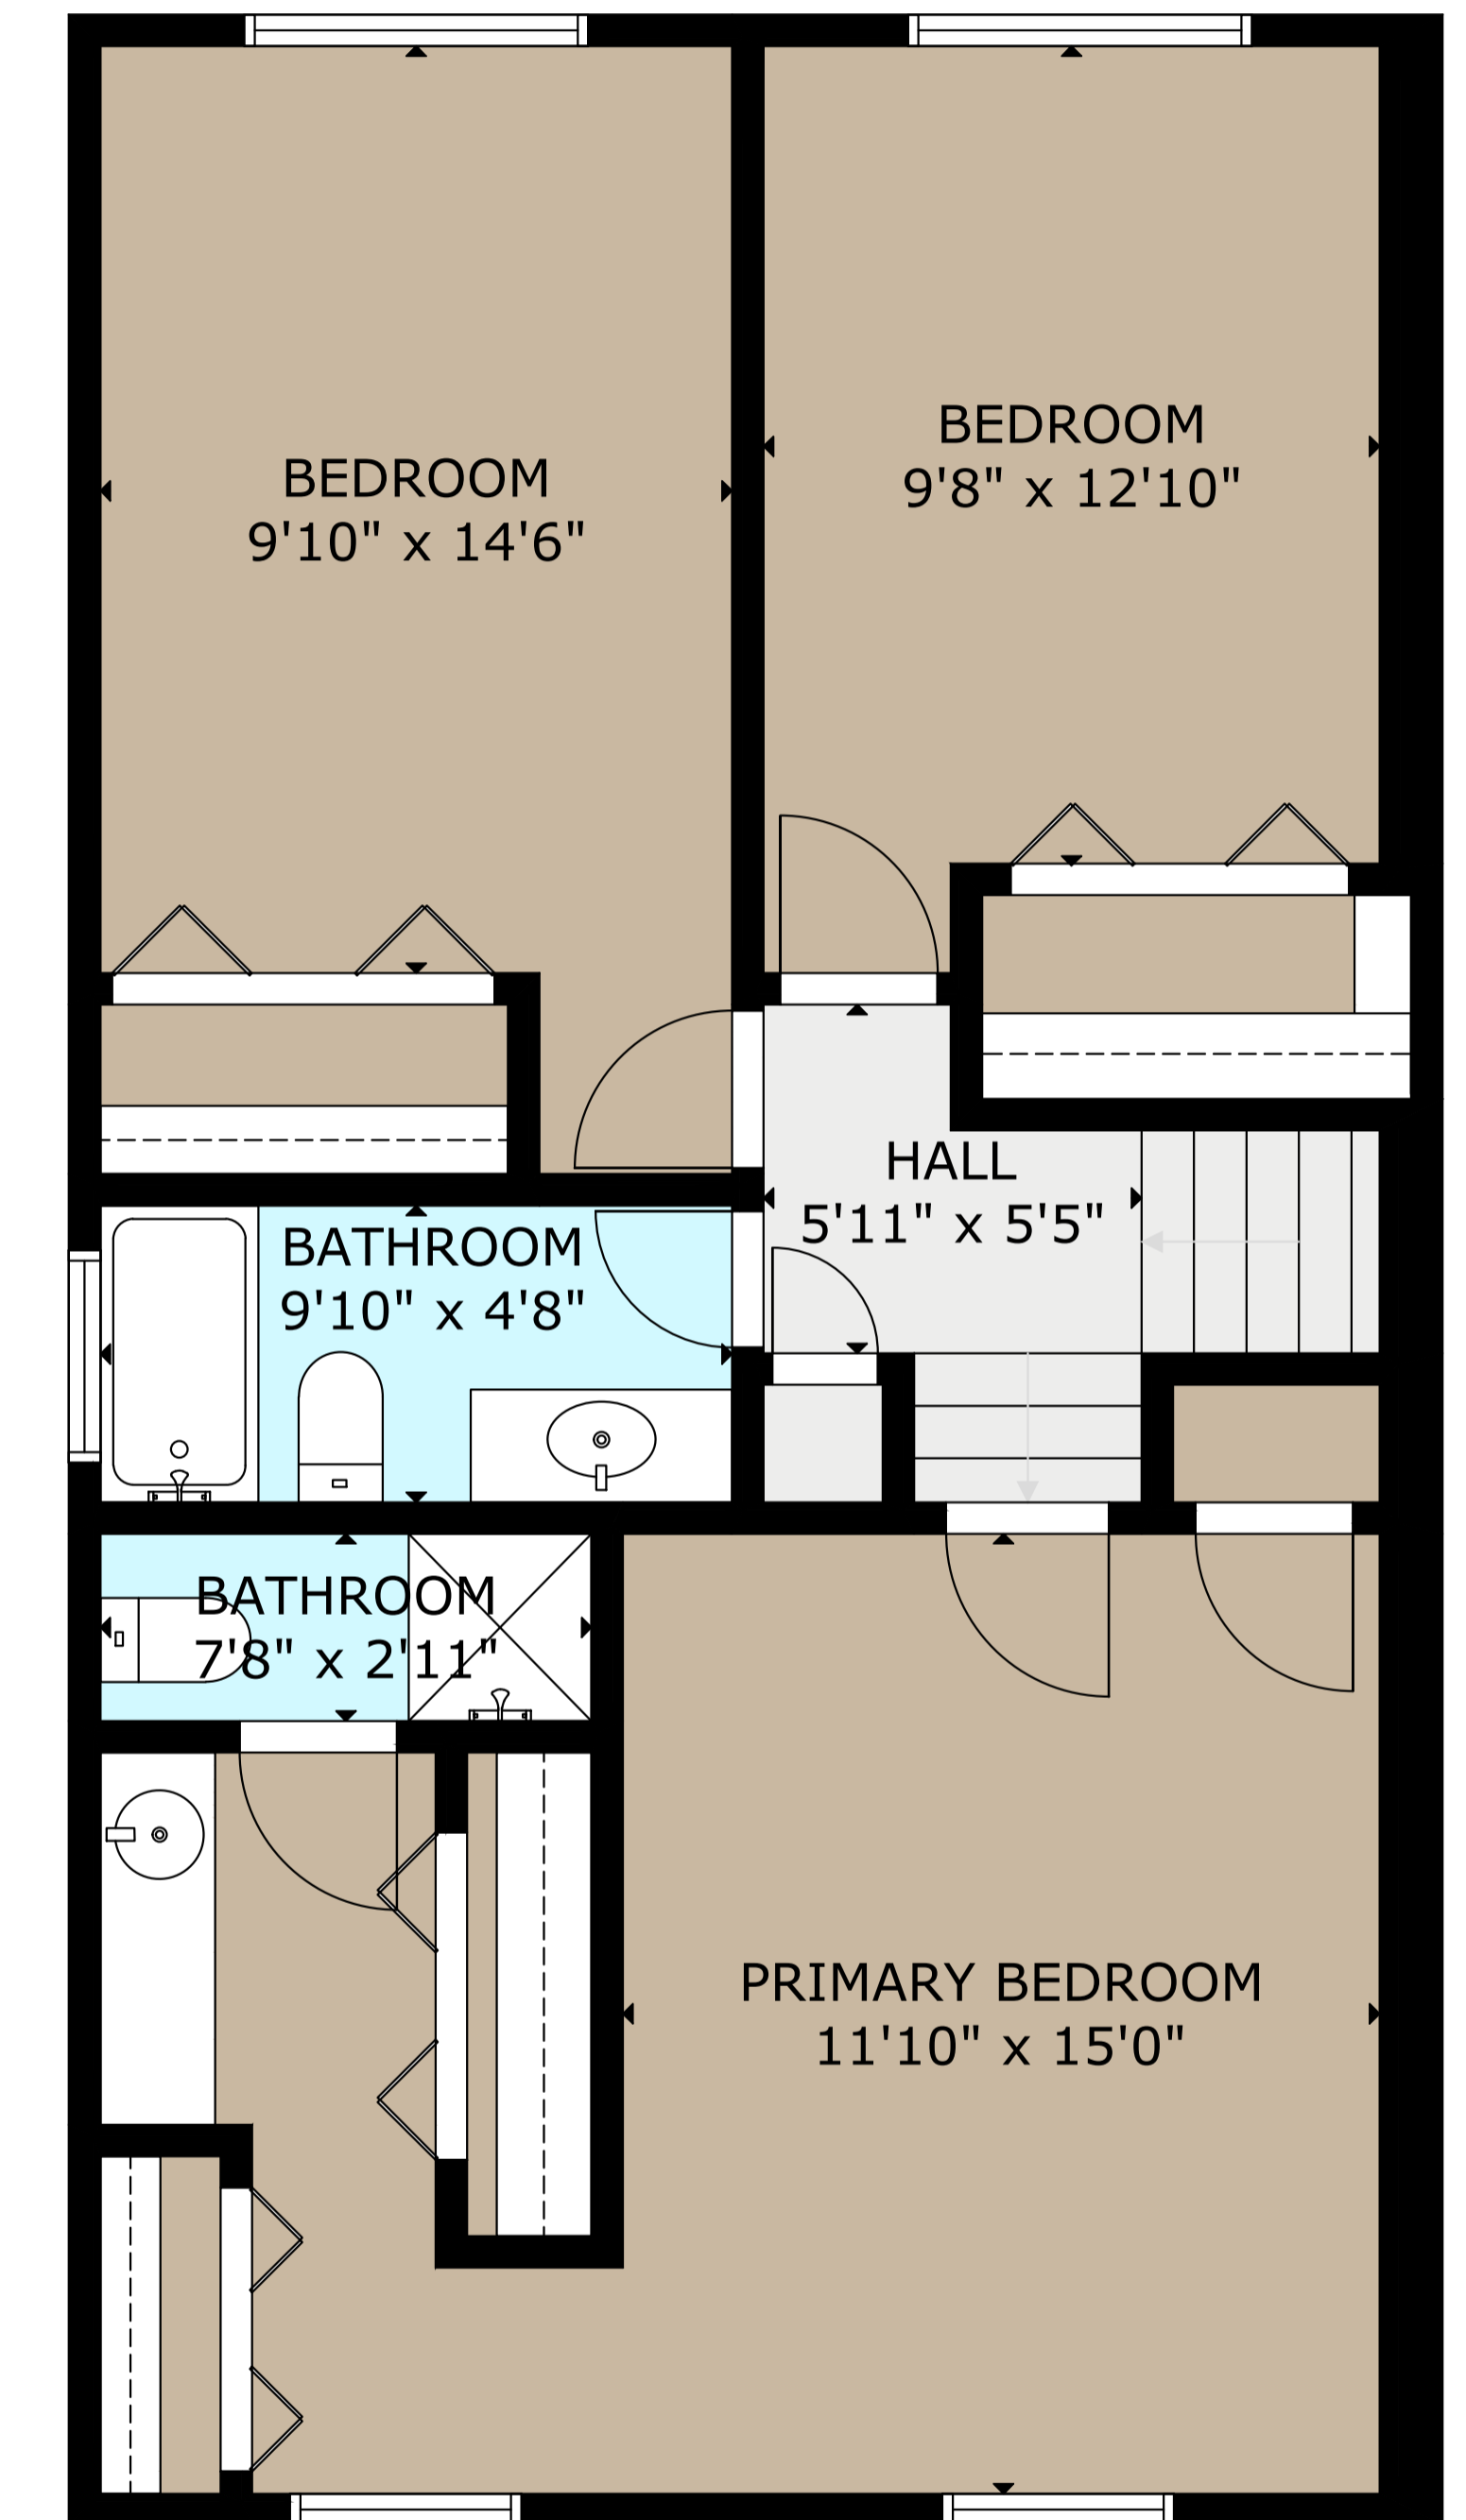

LEVEL 1

LEVEL 2

LEVEL 3

GROSS INTERNAL AREA
 TOTAL: 2,785 sq ft
 LEVEL 1: 743 sq ft, LEVEL 2: 1,277 sq ft, LEVEL 3: 765 sq ft
 EXCLUDED AREA: GARAGE: 409 sq ft, PATIO: 173 sq ft
 SIZE AND DIMENSIONS ARE APPROXIMATE, ACTUAL MAY VARY