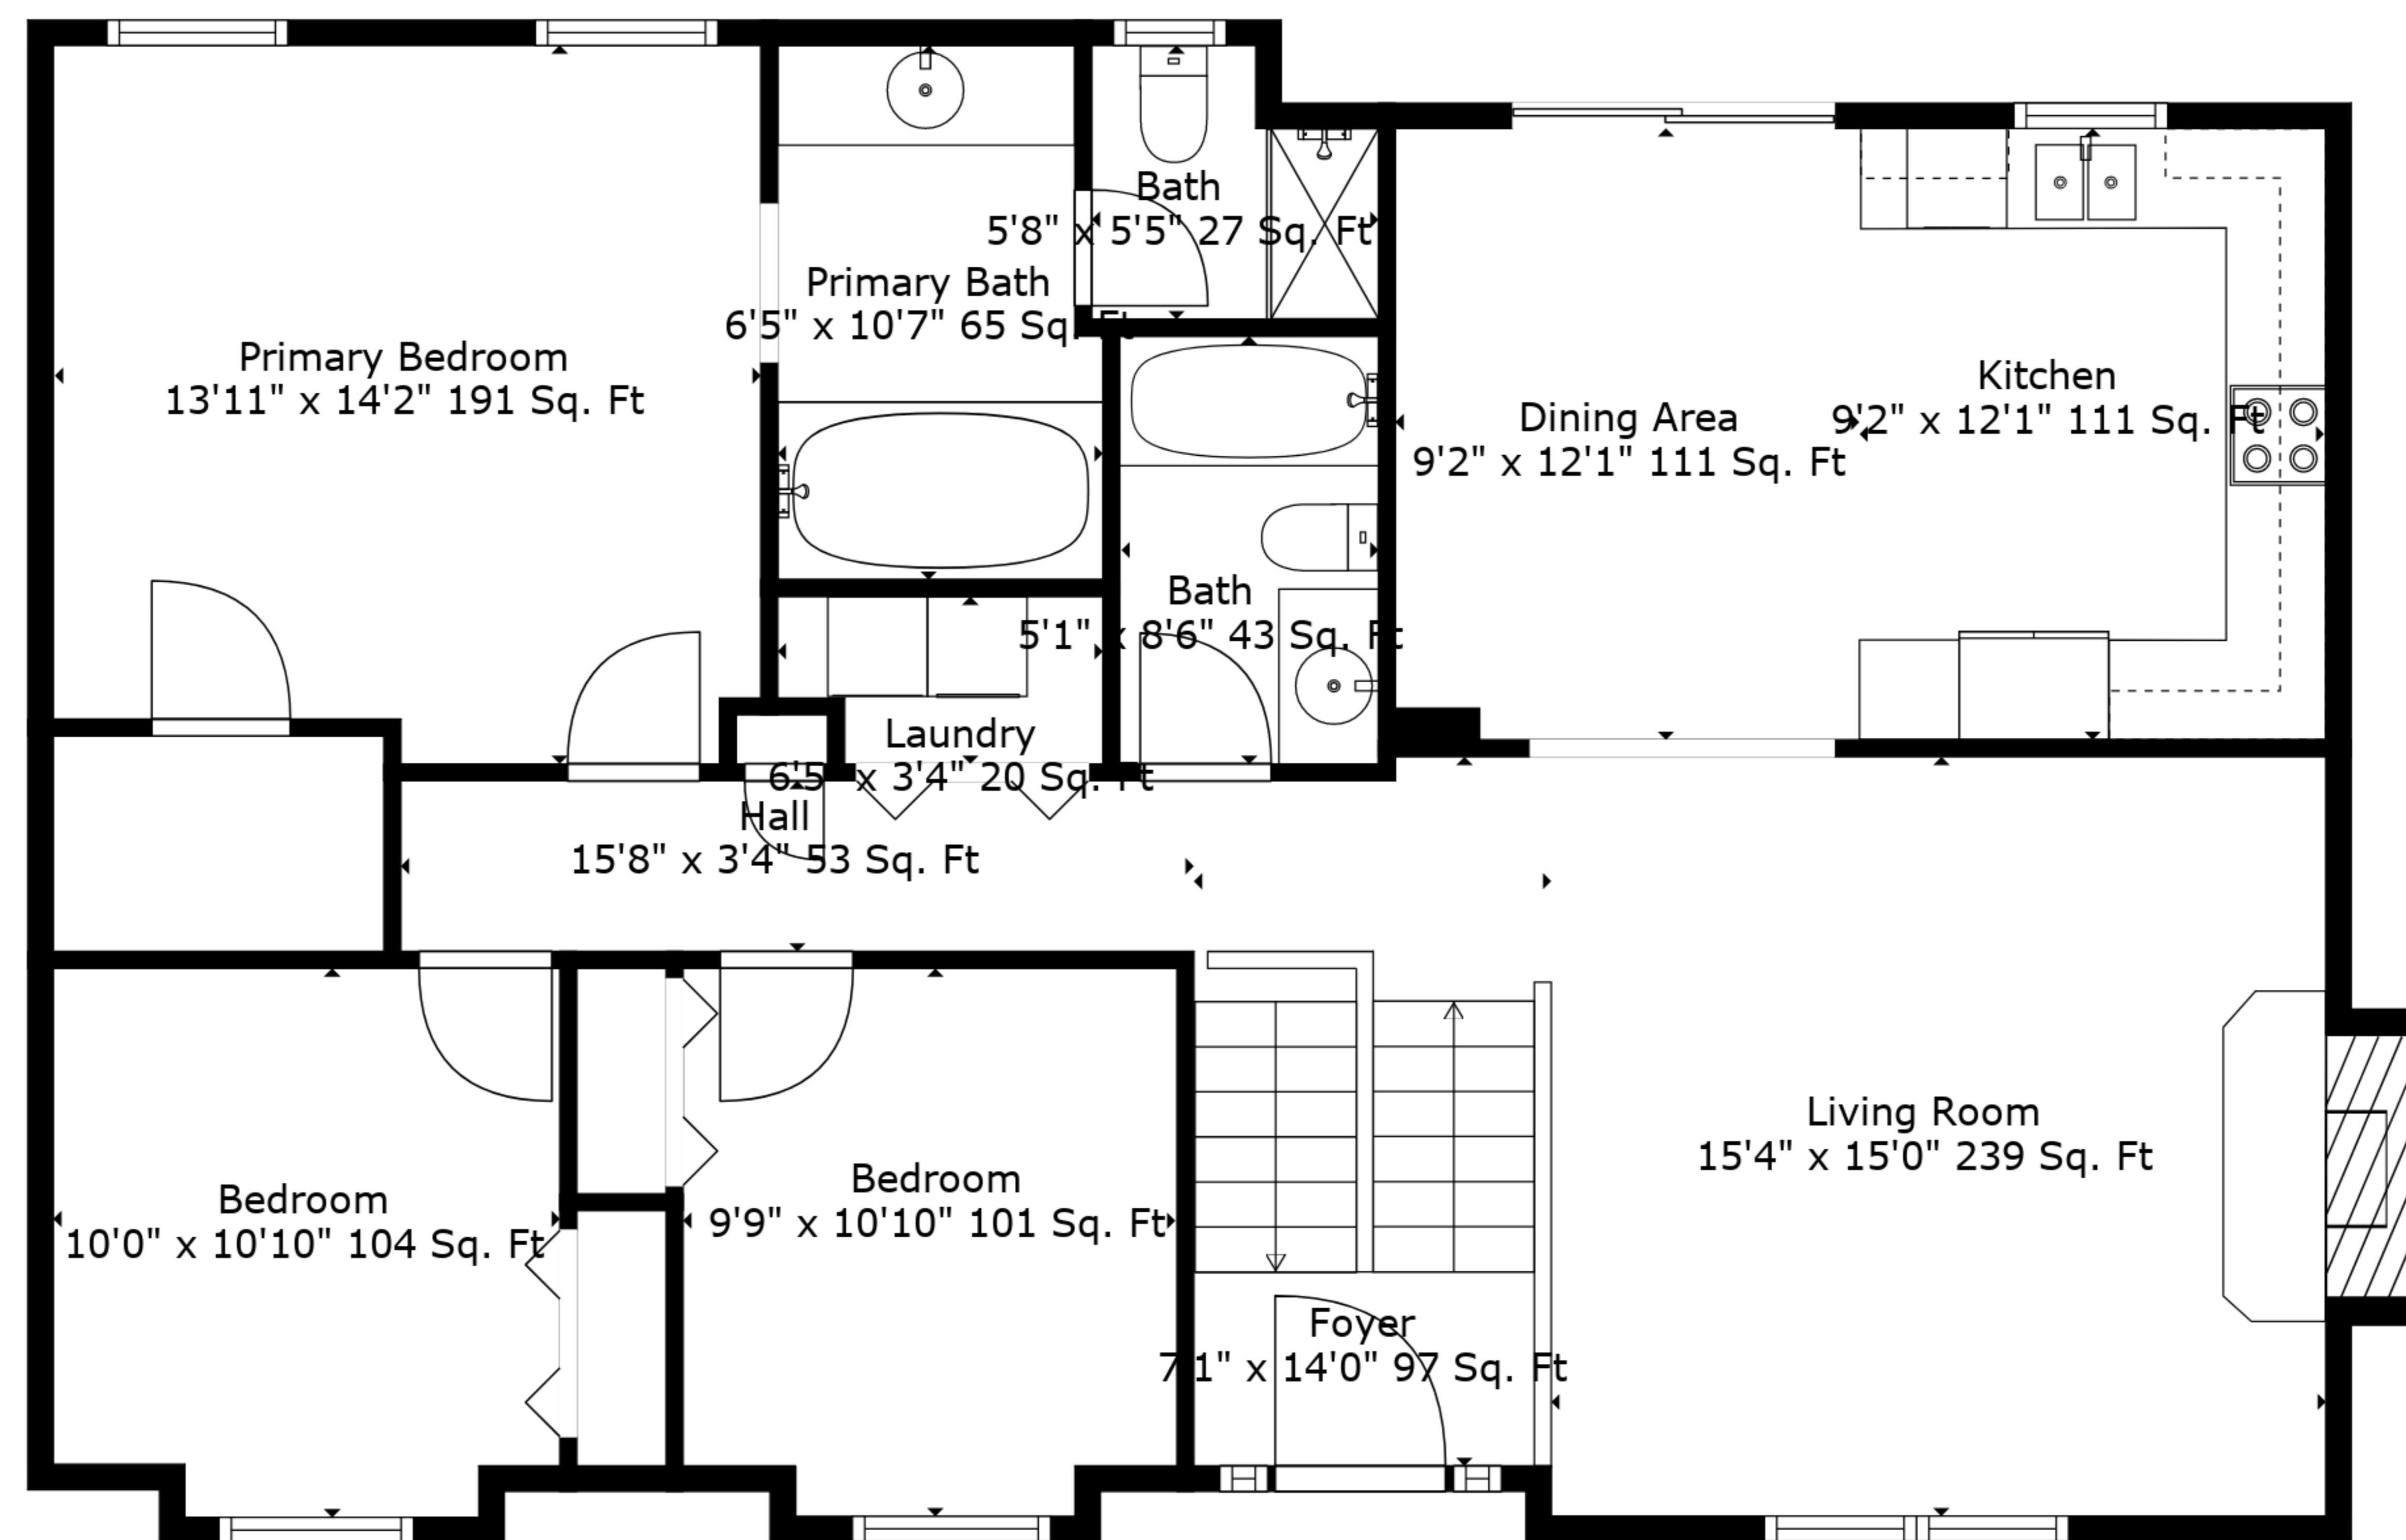

Garage
22'2" x 23'5" 521 Sq. Ft

Bath
6'8" x 5'0" 34 Sq. Ft

Storage
15'4" x 6'1" 93 Sq. Ft

Hall
6'8" x 3'5" 68 Sq. Ft

Recreation Room
18'6" x 18'11" 315 Sq. Ft

TOTAL: 1740 sq. ft
 FLOOR 1: 480 sq. ft, FLOOR 2: 1260 sq. ft
 EXCLUDED AREAS: GARAGE: 521 sq. ft, STORAGE: 93 sq. ft, FIREPLACE: 11 sq. ft

Measurements Are Deemed Highly Reliable But Not Guaranteed.

TOTAL: 1740 sq. ft

FLOOR 1: 480 sq. ft, FLOOR 2: 1260 sq. ft

EXCLUDED AREAS: GARAGE: 521 sq. ft, STORAGE: 93 sq. ft, FIREPLACE: 11 sq. ft

Measurements Are Deemed Highly Reliable But Not Guaranteed.

Floor 2

Floor 1

TOTAL: 1740 sq. ft
 FLOOR 1: 480 sq. ft, FLOOR 2: 1260 sq. ft
 EXCLUDED AREAS: GARAGE: 521 sq. ft, STORAGE: 93 sq. ft, FIREPLACE: 11 sq. ft

Measurements Are Deemed Highly Reliable But Not Guaranteed.