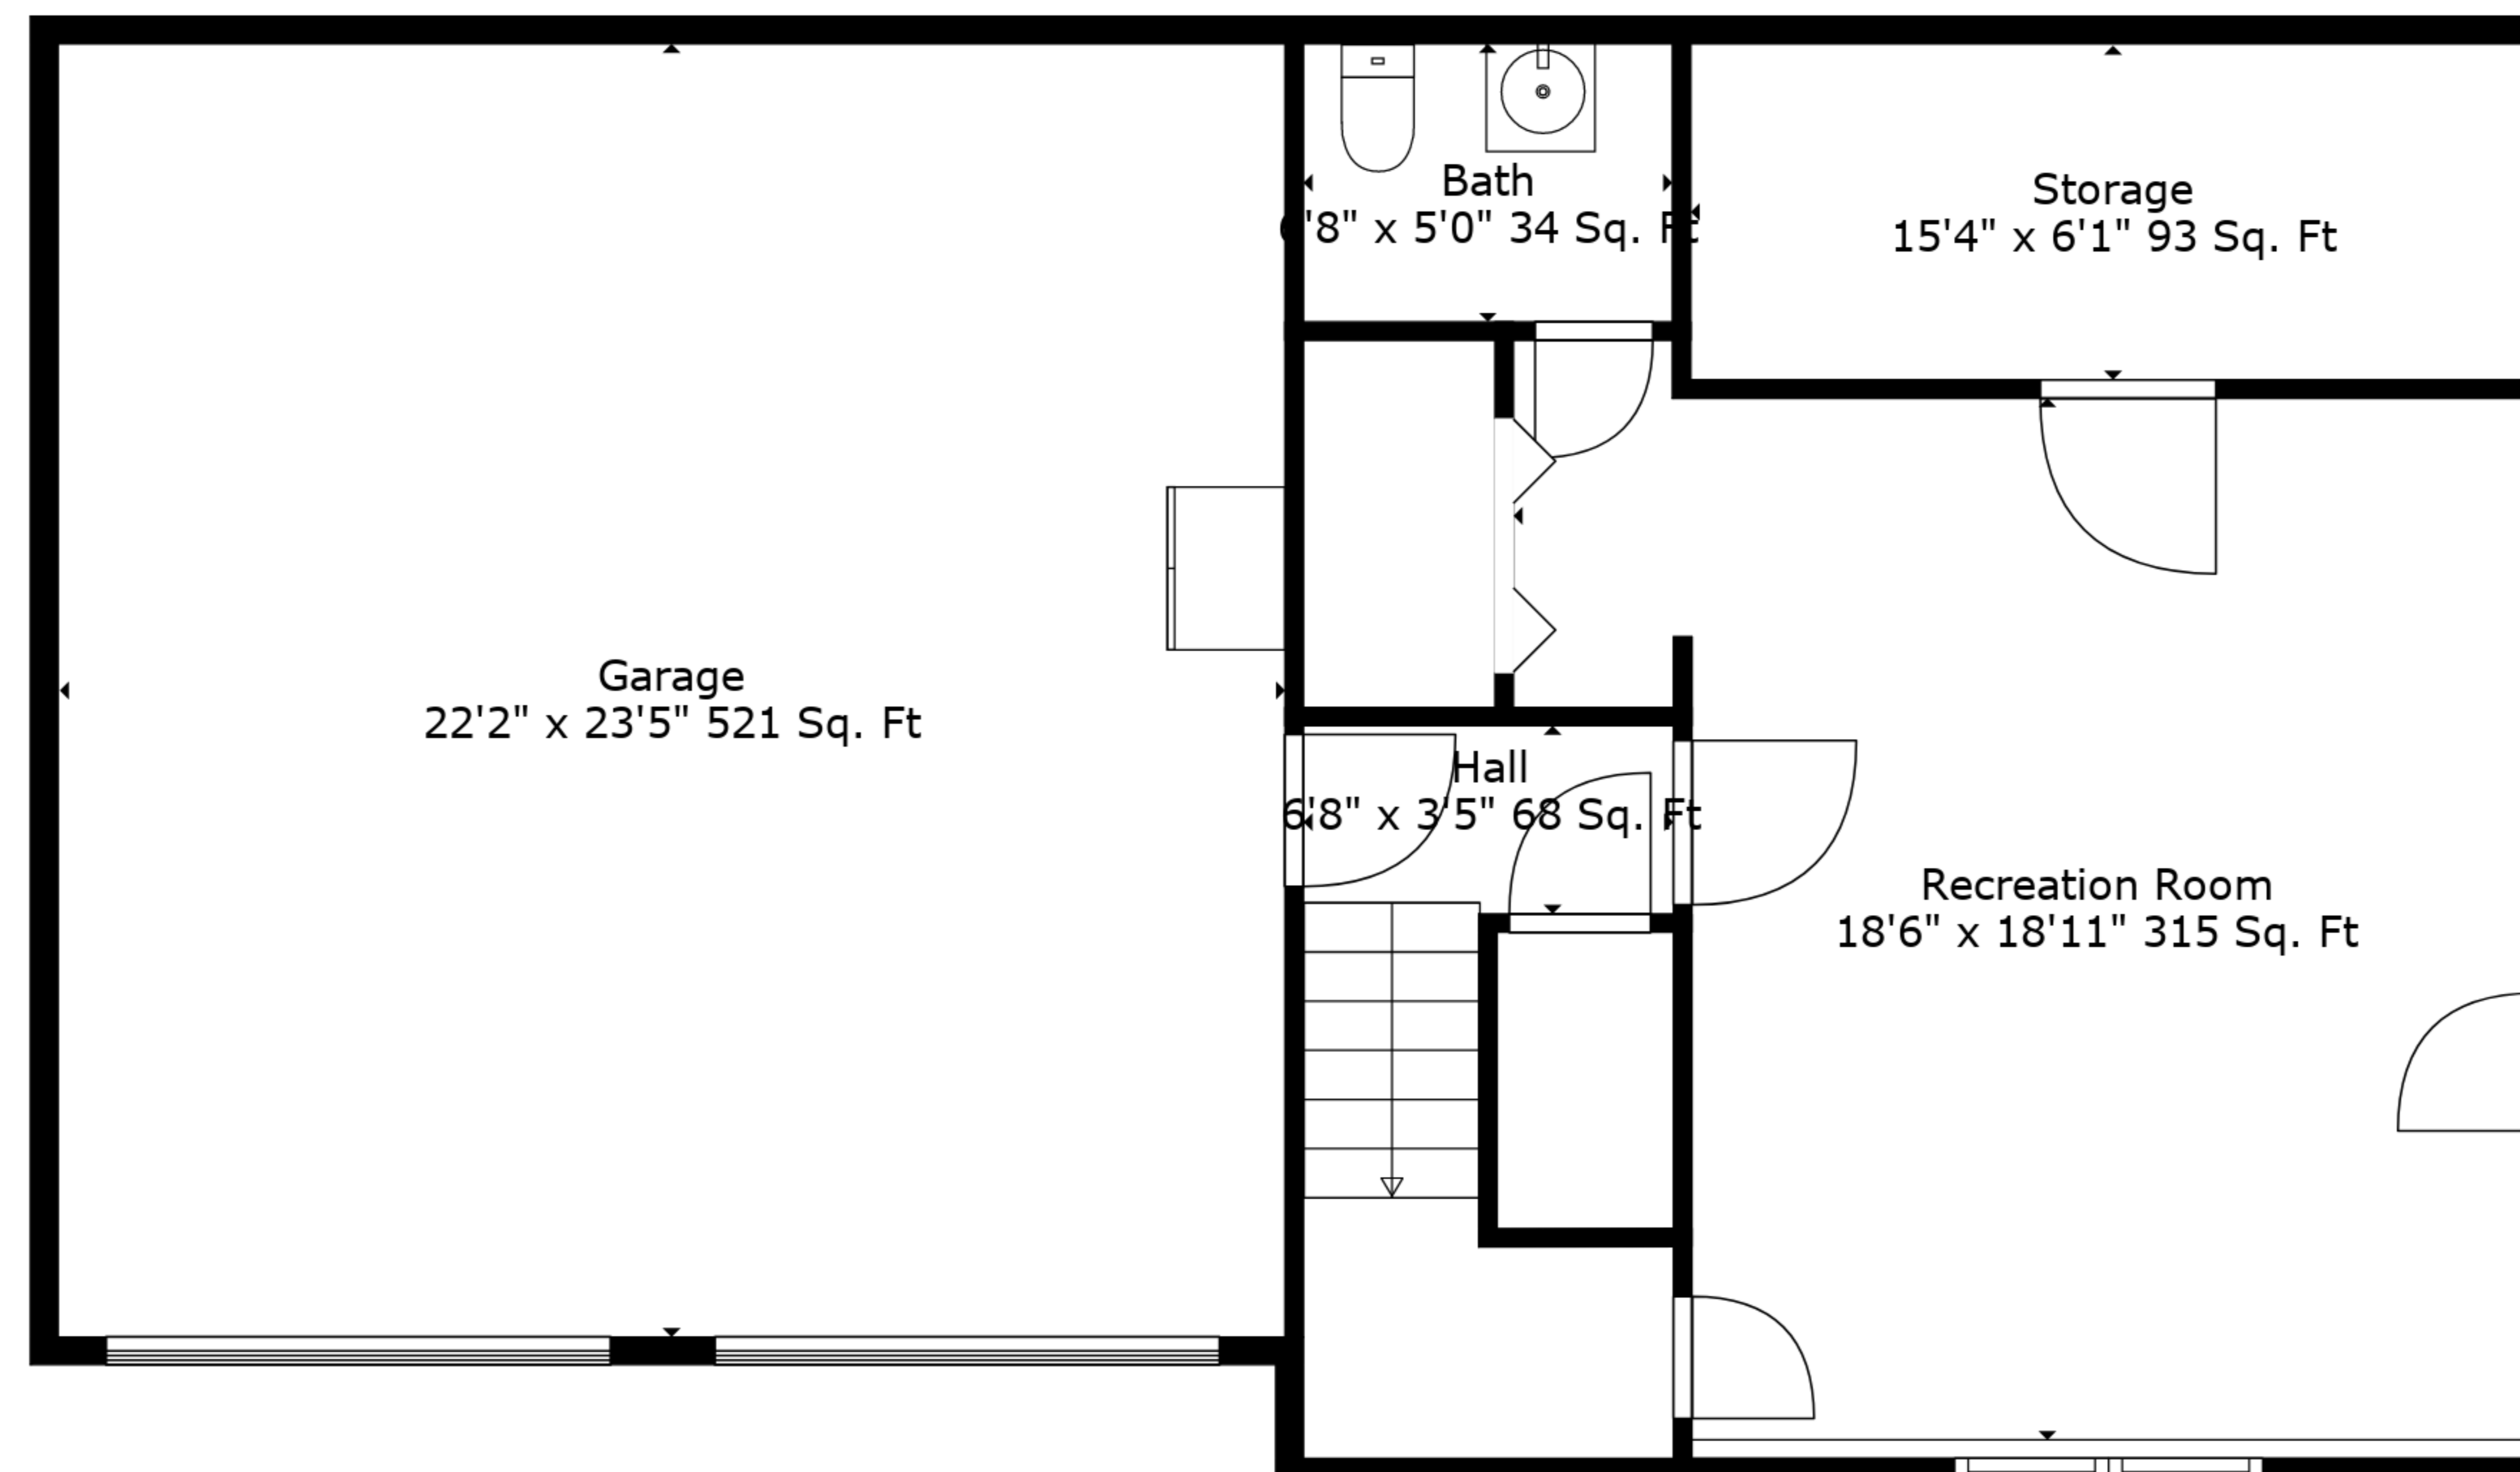

Garage
22'2" x 23'5" 521 Sq. Ft

Bath
6'8" x 5'0" 34 Sq. Ft

Storage
15'4" x 6'1" 93 Sq. Ft

Hall
6'8" x 3'5" 68 Sq. Ft

Recreation Room
18'6" x 18'11" 315 Sq. Ft

TOTAL: 1740 sq. ft
 FLOOR 1: 480 sq. ft, FLOOR 2: 1260 sq. ft
 EXCLUDED AREAS: GARAGE: 521 sq. ft, STORAGE: 93 sq. ft, FIREPLACE: 11 sq. ft

Measurements Are Deemed Highly Reliable But Not Guaranteed.

TOTAL: 1740 sq. ft

FLOOR 1: 480 sq. ft, FLOOR 2: 1260 sq. ft

EXCLUDED AREAS: GARAGE: 521 sq. ft, STORAGE: 93 sq. ft, FIREPLACE: 11 sq. ft

Measurements Are Deemed Highly Reliable But Not Guaranteed.

Floor 2

Floor 1

TOTAL: 1740 sq. ft
 FLOOR 1: 480 sq. ft, FLOOR 2: 1260 sq. ft
 EXCLUDED AREAS: GARAGE: 521 sq. ft, STORAGE: 93 sq. ft, FIREPLACE: 11 sq. ft

Measurements Are Deemed Highly Reliable But Not Guaranteed.